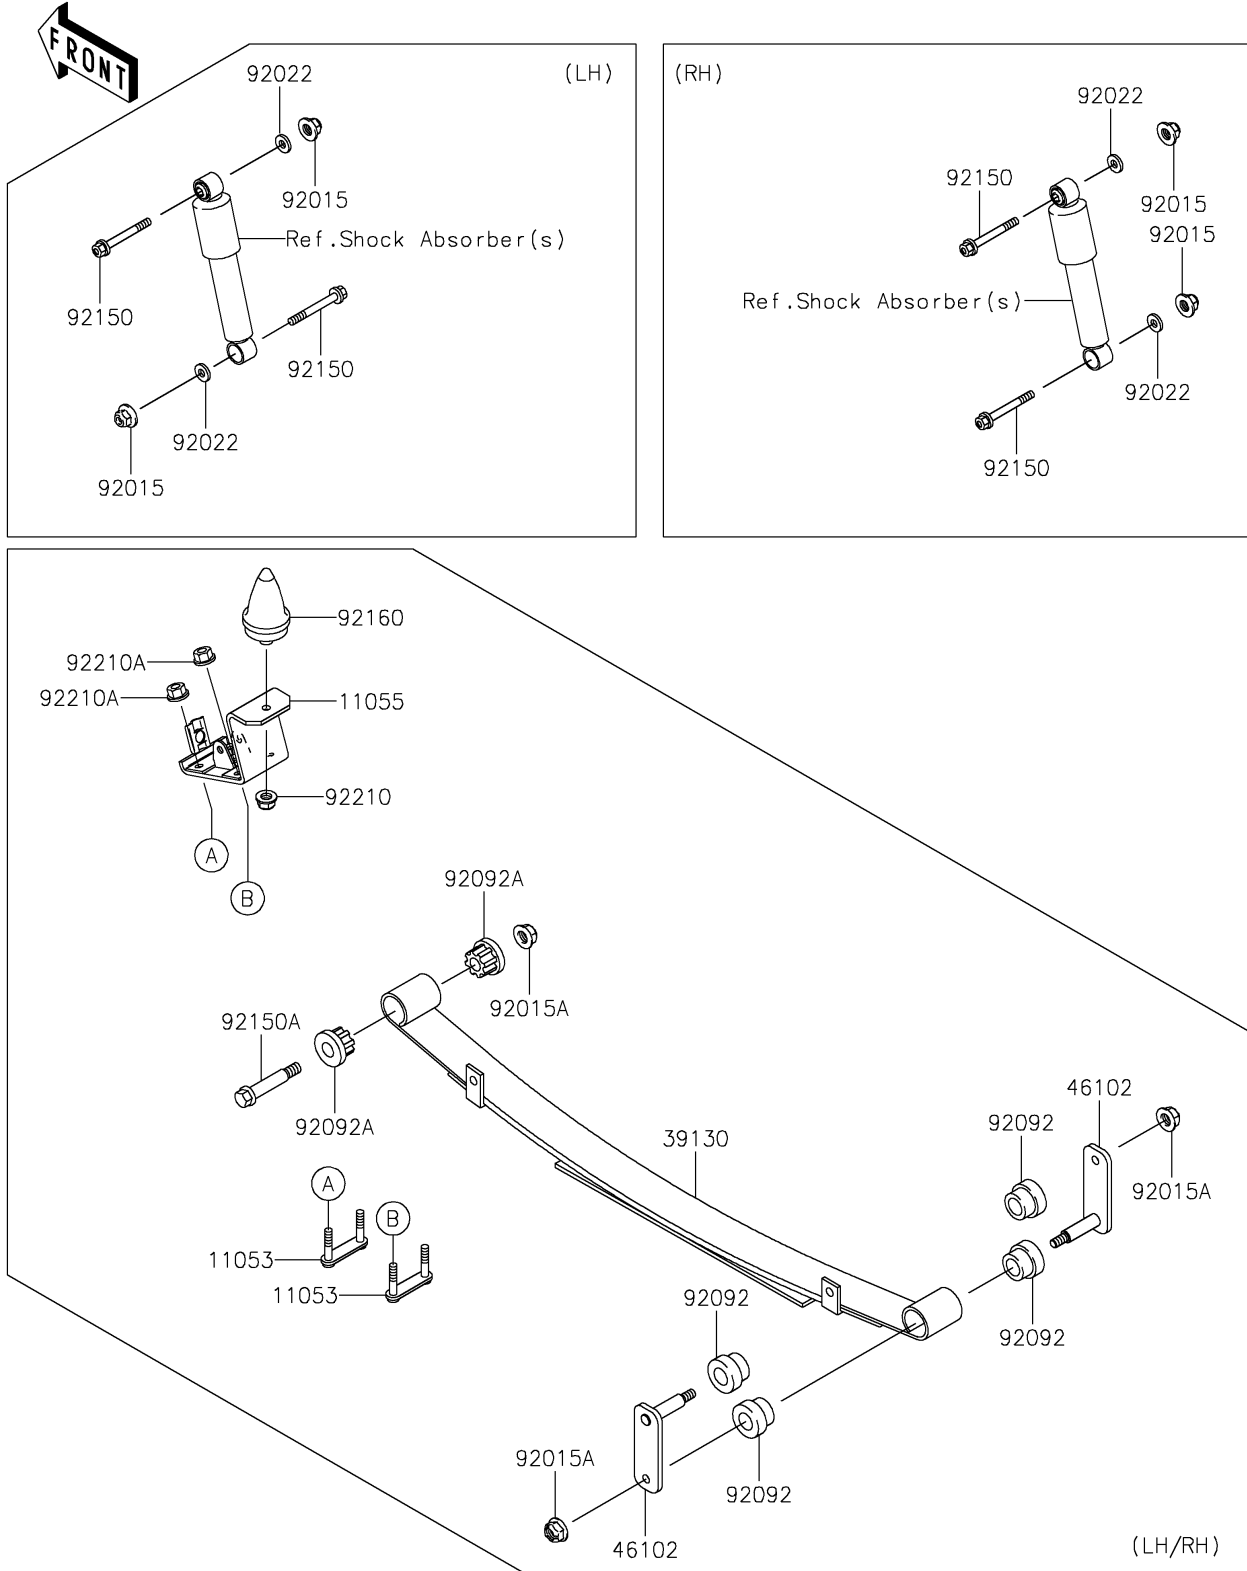

2020 Mule 4000

PARTS DIAGRAM

Rear Suspension

F2153

2020 Mule 4000

PARTS LIST

Rear Suspension

ITEM NAME	PART NUMBER	QUANTITY
BRACKET,LEAF SPRING (Ref # 11053)	11053-7564	4
BRACKET,LEAF SPRING (Ref # 11055)	11055-7504	2
SPRING-LEAF (Ref # 39130)	39130-1066	2
ROD,LEAF SPRING,RR (Ref # 46102)	46102-1338	4
NUT,LOCK,10MM (Ref # 92015)	92015-1597	4
NUT,12MM (Ref # 92015A)	92015-1706	6
WASHER,11.5X20.5X1.6 (Ref # 92022)	92022-1768	4
BUSHING-RUBBER (Ref # 92092)	92092-1083	8
BUSHING-RUBBER (Ref # 92092A)	92092-1084	4
BOLT,FLANGED,10X57 (Ref # 92150)	92150-1227	4
BOLT,12MM (Ref # 92150A)	92150-1284	2
DAMPER,BUMP STOPPER (Ref # 92160)	92160-1136	2
NUT,LOCK,FLANGED,10MM (Ref # 92210)	92210-0276	2
NUT,LOCK,10MM (Ref # 92210A)	92210-1204	8