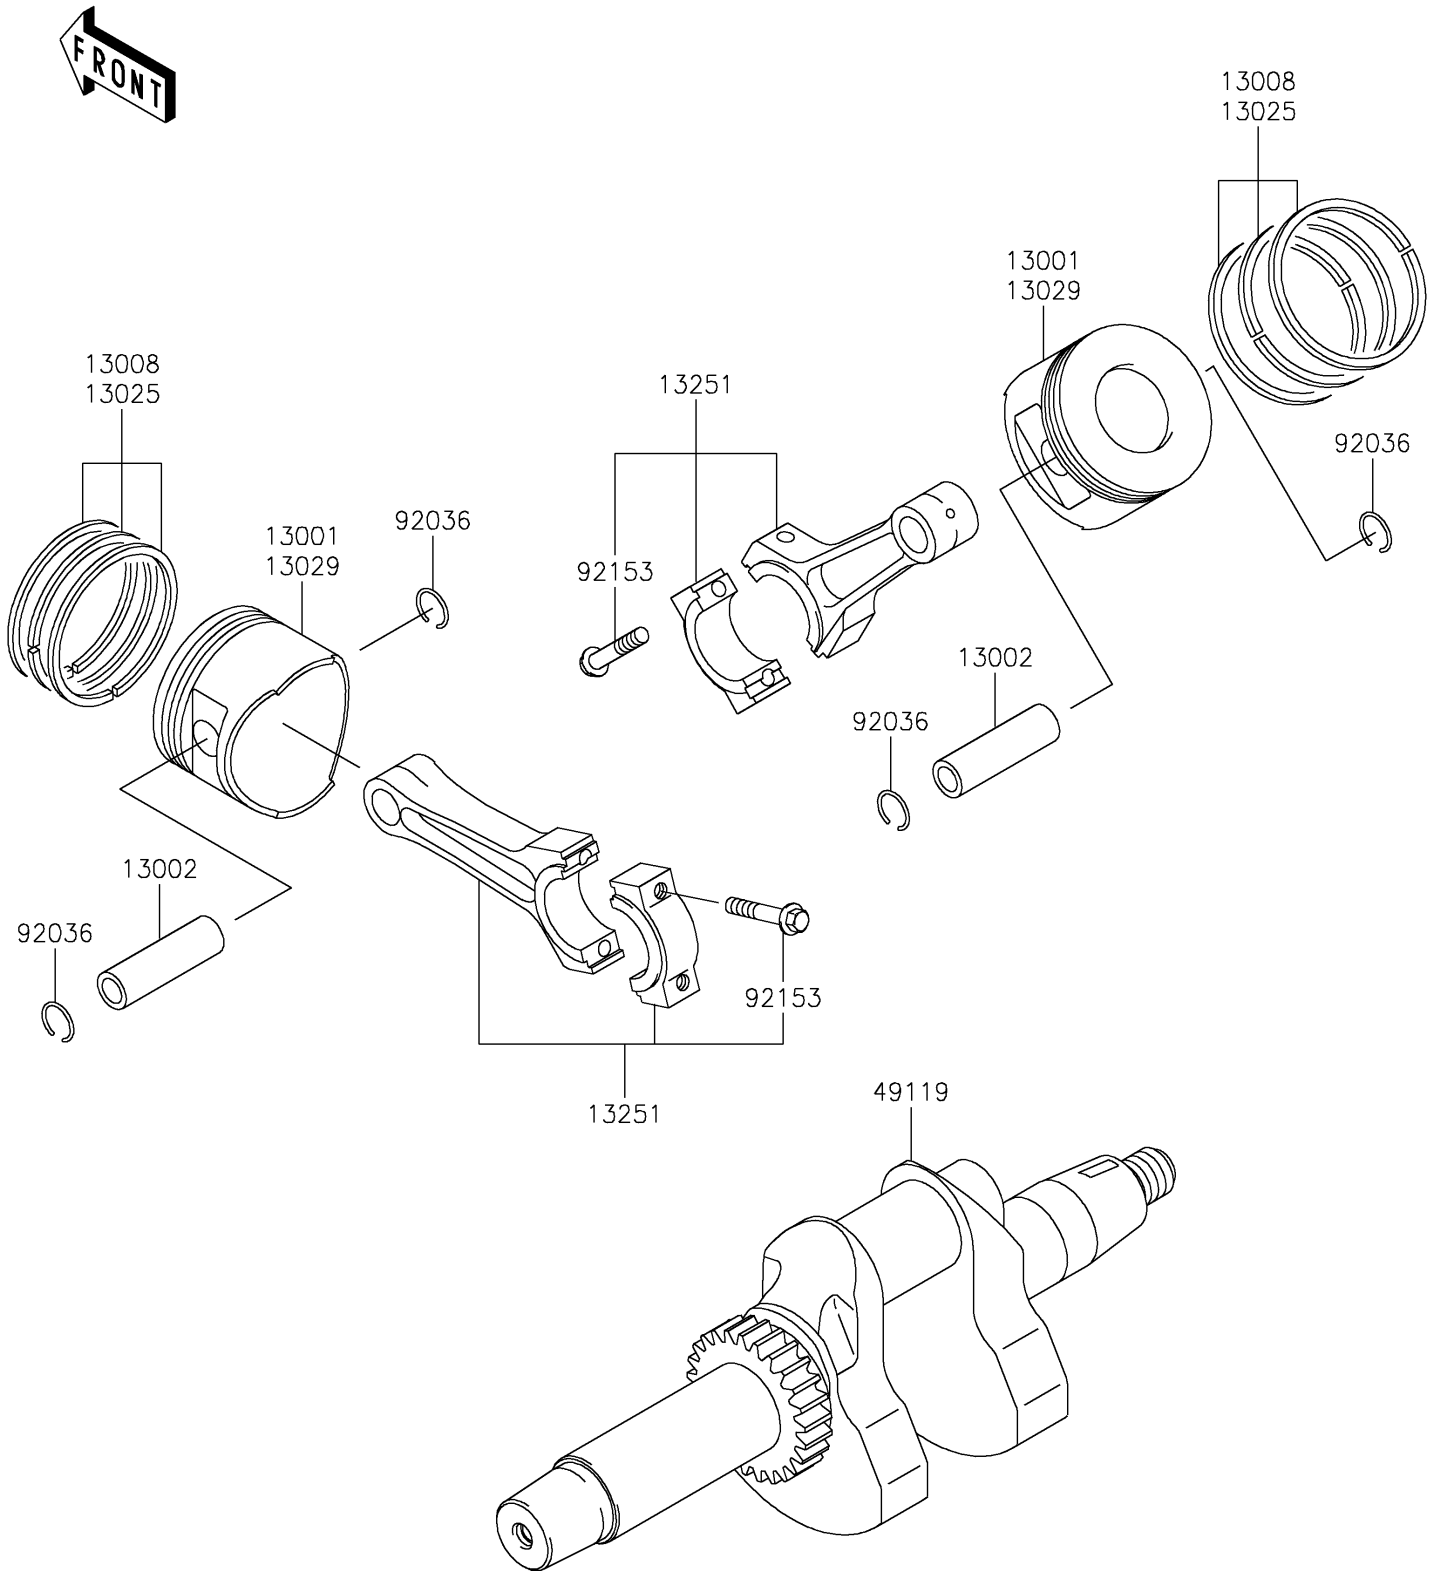

2020 Mule 4000

PARTS DIAGRAM

Crankshaft/Piston(s)

E1320

2020 Mule 4000

PARTS LIST

Crankshaft/Piston(s)

ITEM NAME	PART NUMBER	QUANTITY
PISTON-ENGINE,STD (Ref # 13001)	13001-2210	2
PIN-PISTON (Ref # 13002)	13002-1013	2
RING-SET-PISTON,STD (Ref # 13008)	13008-6025	2
RING-SET-PISTON L,0.50 (Ref # 13025)	13025-6008	AR
PISTON-ENGINE L,0.50 (Ref # 13029)	13029-0033	AR
ROD-ASSY-CONNECTING (Ref # 13251)	13251-0034	2
CRANKSHAFT-ASSY (Ref # 49119)	49119-0015	1
RING-SNAP,PISTON PIN (Ref # 92036)	92036-021	4
BOLT,7X35.2 (Ref # 92153)	92153-2054	4