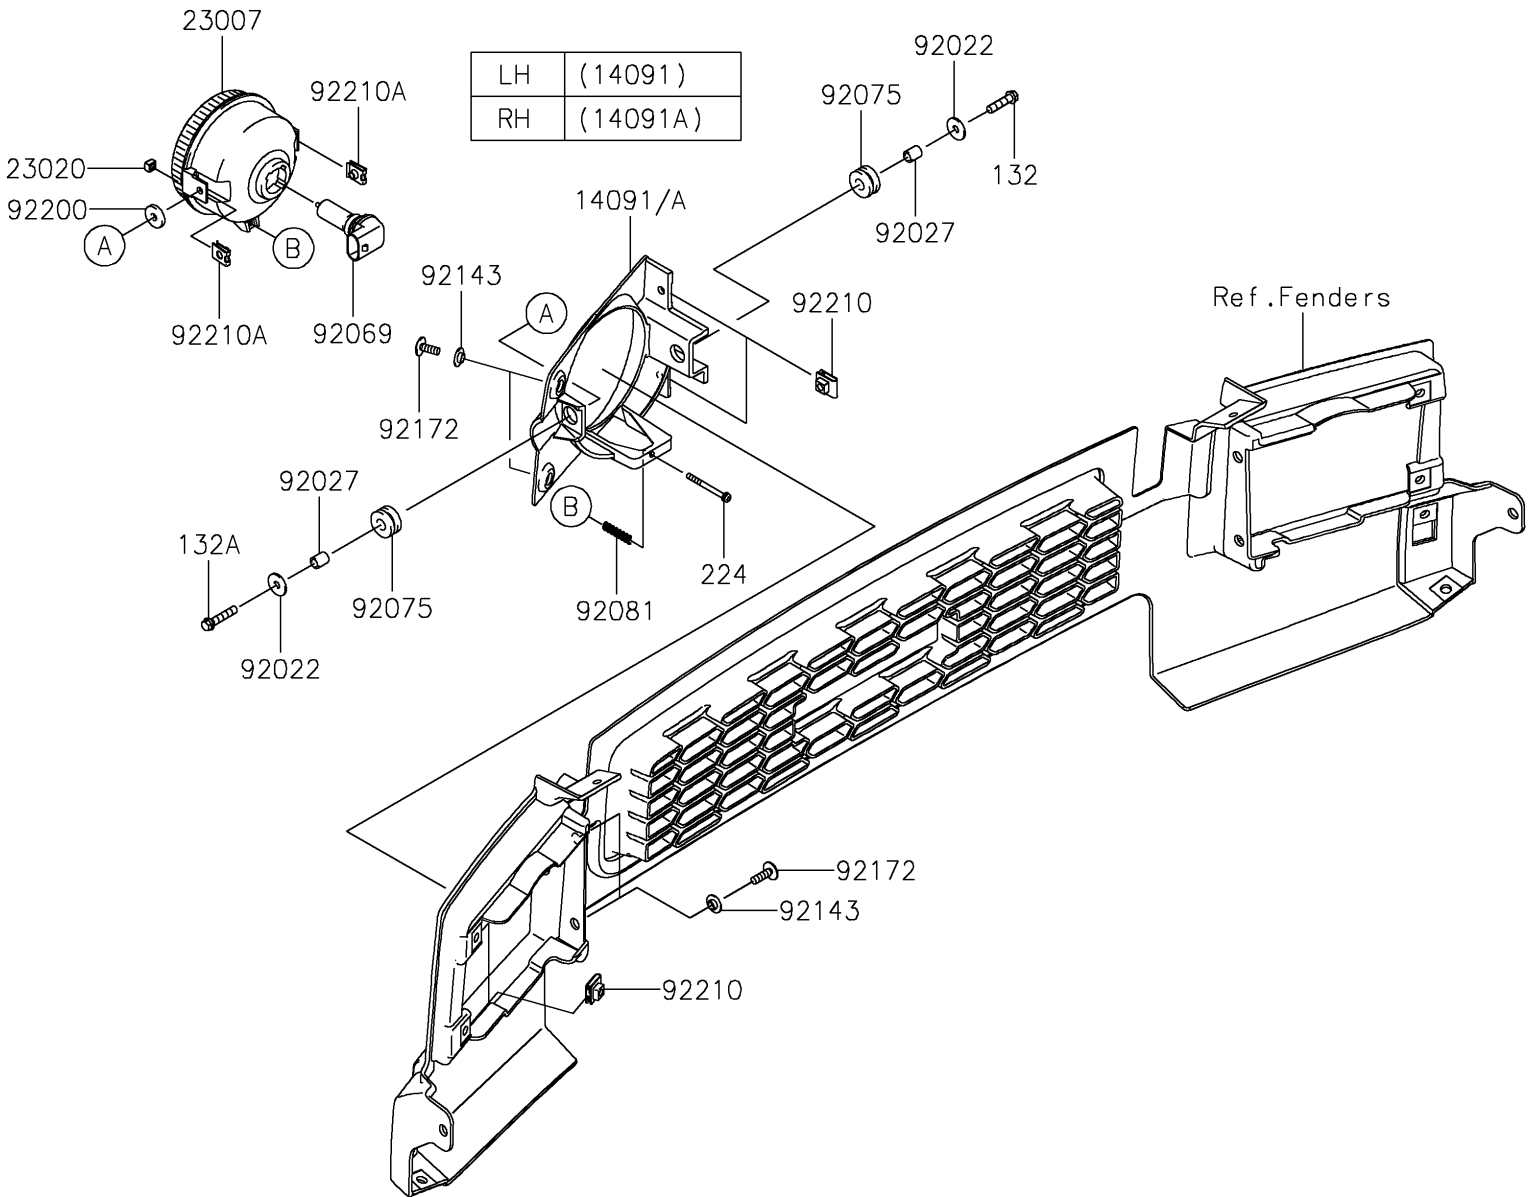

2020 MULE™ 4010 4x4 PARTS DIAGRAM

Headlight(s)

F2710

2020 MULE™ 4010 4x4 PARTS LIST

Headlight(s)

ITEM NAME	PART NUMBER	QUANTITY
COVER,HEAD LAMP,LH (Ref # 14091)	14091-0827	1
COVER,HEAD LAMP,RH (Ref # 14091A)	14091-0828	1
LENS-COMP,HEAD LAMP (Ref # 23007)	23007-0096	2
NUT,4MM,FOCUS ADJUST (Ref # 23020)	23020-018	2
WASHER,6.5X20X1.6 (Ref # 92022)	92022-125	4
COLLAR,6.8X10X12 (Ref # 92027)	92027-162	4
BULB,12V 35/35W (Ref # 92069)	92069-0019	2
DAMPER,10X24X12 (Ref # 92075)	92075-1690	4
SPRING,FOCUS ADJUST (Ref # 92081)	92081-1896	2
COLLAR (Ref # 92143)	92143-1087	8
SCREW,TAPPING,6X20 (Ref # 92172)	92172-0488	8
WASHER,6.5X20X3.2 (Ref # 92200)	92200-0359	2
NUT,LEAF SPRING,6MM (Ref # 92210)	92210-0624	8
NUT (Ref # 92210A)	92210-1125	4
BOLT-FLANGED-SMALL,6X25 (Ref # 132)	132BA0625	2
BOLT-FLANGED-SMALL,6X30 (Ref # 132A)	132BA0630	2
SCREW-PAN-WP-CROS,4X45 (Ref # 224)	224AA0445	2