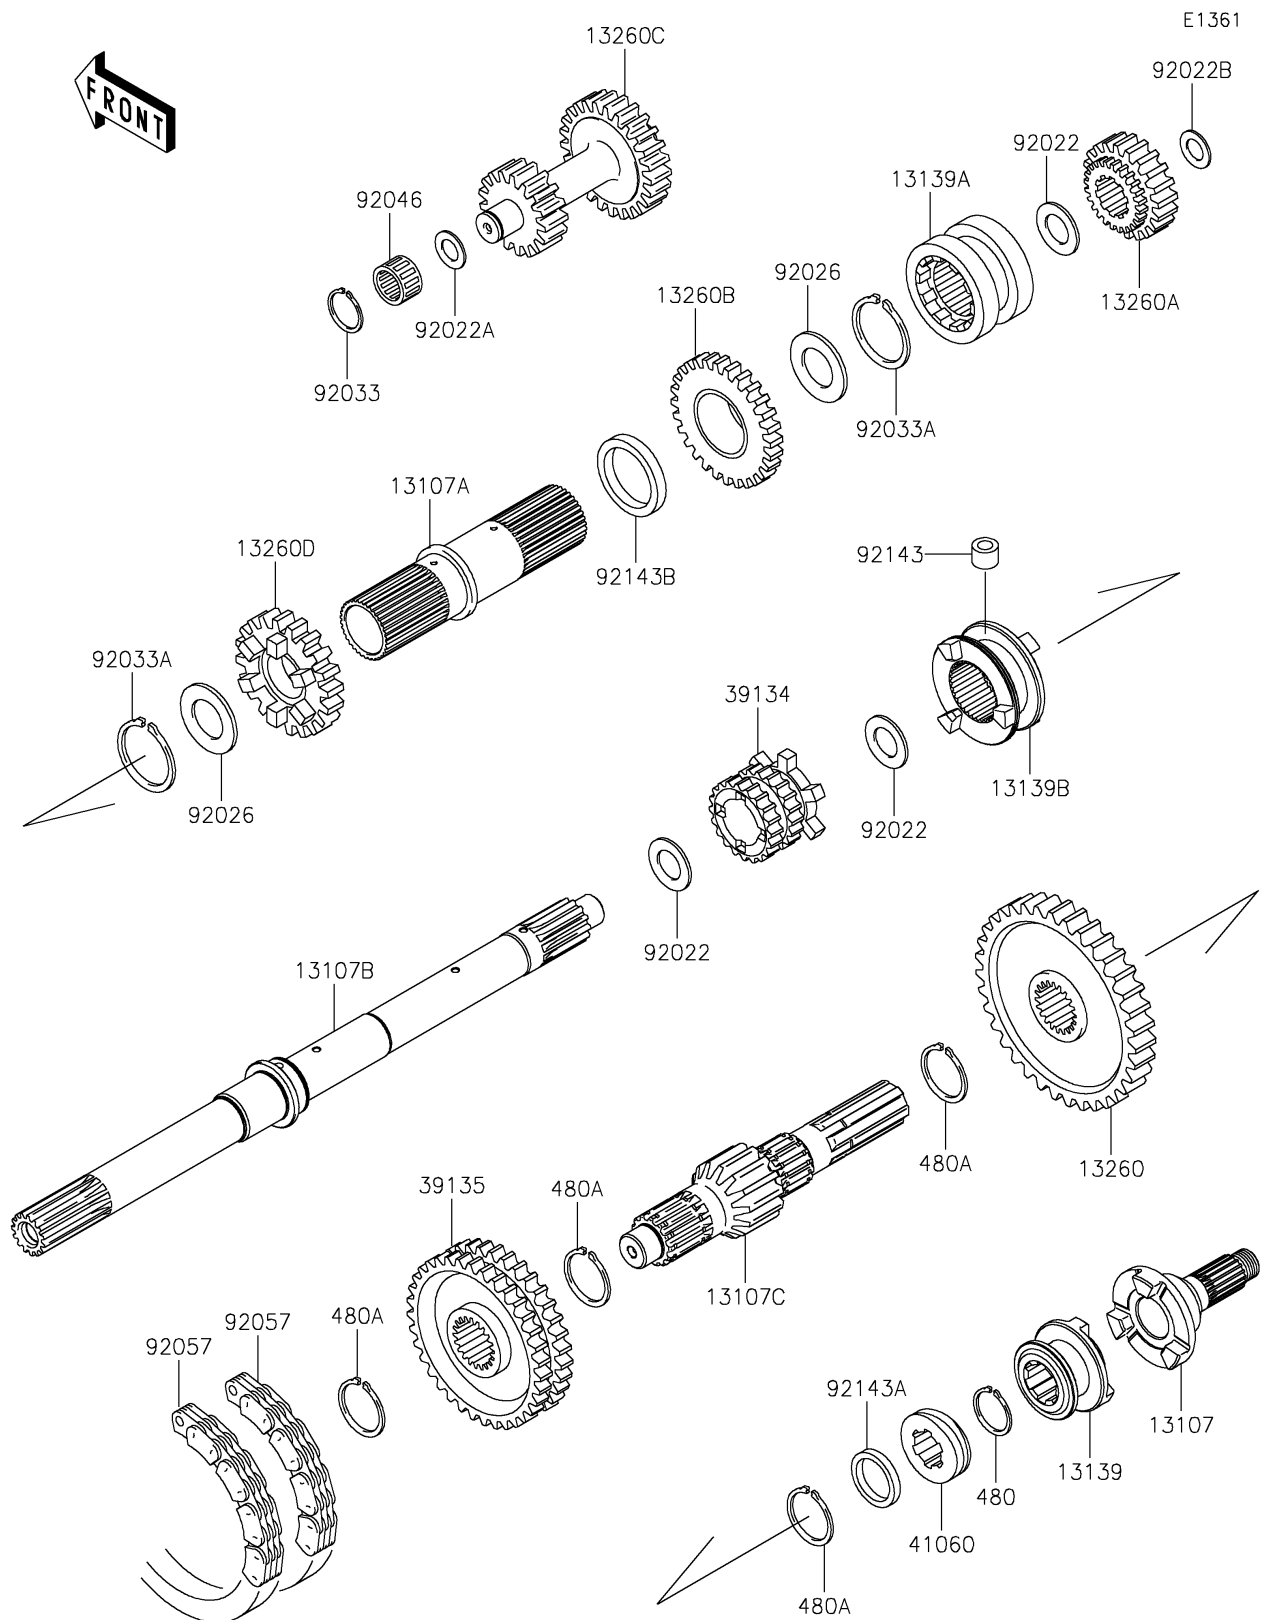

2019 MULE™ 4010 4x4

PARTS DIAGRAM

Transmission

2019 MULE™ 4010 4x4

PARTS LIST

Transmission

ITEM NAME	PART NUMBER	QUANTITY
SHAFT,2WD/4WD (Ref # 13107)	13107-0106	1
SHAFT,INPUT OUTER (Ref # 13107A)	13107-1309	1
SHAFT,INPUT (Ref # 13107B)	13107-1470	1
SHAFT,OUTPUT,14T (Ref # 13107C)	13107-1517	1
SHIFTER,2WD/4WD (Ref # 13139)	13139-0010	1
SHIFTER,SPEED,HI/LOW (Ref # 13139A)	13139-1069	1
SHIFTER,FR/RR (Ref # 13139B)	13139-1072	1
GEAR,OUTPUT REVERSE,51T (Ref # 13260)	13260-1288	1
GEAR,INPUT REDUCTION,20T (Ref # 13260A)	13260-1289	1
GEAR,INPUT REDUCTION,28T (Ref # 13260B)	13260-1290	1
GEAR,REDUCTION,17T&25T (Ref # 13260C)	13260-1291	1
GEAR,INPUT 28T (Ref # 13260D)	13260-1462	1
SPROCKET-DRIVE,20T (Ref # 39134)	39134-1055	1
SPROCKET-DRIVEN,41T (Ref # 39135)	39135-1055	1
GEAR-METER SCREW (Ref # 41060)	41060-1147	1
WASHER,25.3X33X1 (Ref # 92022)	92022-1109	3
WASHER,17.3X28X1 (Ref # 92022A)	92022-255	1
WASHER,17.3X30X1.4 (Ref # 92022B)	92022-270	1
SPACER,35.3X44X0.5 (Ref # 92026)	92026-1375	2
RING-SNAP (Ref # 92033)	92033-032	1
RING-SNAP (Ref # 92033A)	92033-1269	2
BEARING-NEEDLE,K17X23X13.8 (Ref # 92046)	92046-1184	1
CHAIN,REVERSE,81RH2520,54L (Ref # 92057)	92057-1364	2
COLLAR,8X14X10.5 (Ref # 92143)	92143-1497	1
COLLAR,25X32X4.5 (Ref # 92143A)	92143-1597	1
COLLAR (Ref # 92143B)	92143-1599	1
CIRCLIP-TYPE-C,25MM (Ref # 480)	480J2500	1
CIRCLIP-TYPE-C,30MM (Ref # 480A)	480J3000	4