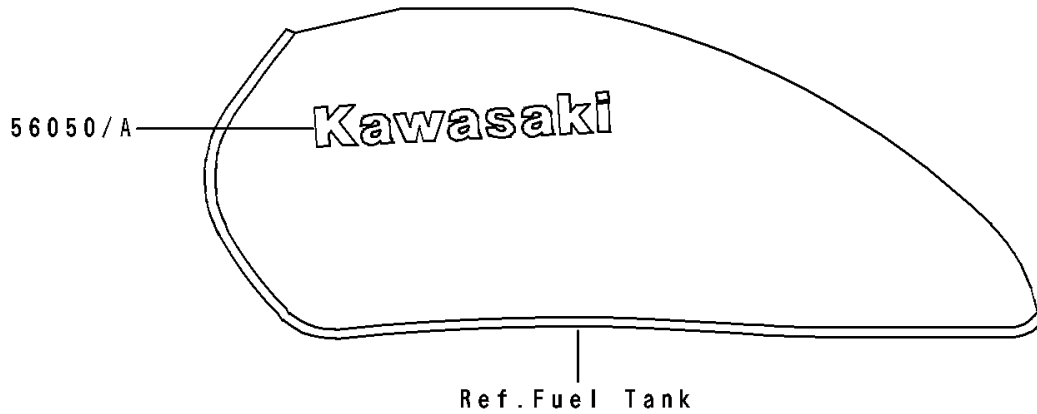

1994 ZR1100 Zephyr PARTS DIAGRAM

Decals(ZR1100-A2/A3/A4)

F2861A

1994 ZR1100 Zephyr PARTS LIST

Decals(ZR1100-A2/A3/A4)

ITEM NAME	PART NUMBER	QUANTITY
MARK,FUEL TANK,LH,KAWASAKI (Ref # 56050)	56050-1805	1
MARK,FUEL TANK,RH,KAWASAKI (Ref # 56050A)	56050-1806	1
MARK,SIDE COVER,LH,ZR1100 (Ref # 56050B)	56050-1863	1
MARK,SIDE COVER,RH,ZR1100 (Ref # 56050C)	56050-1864	1