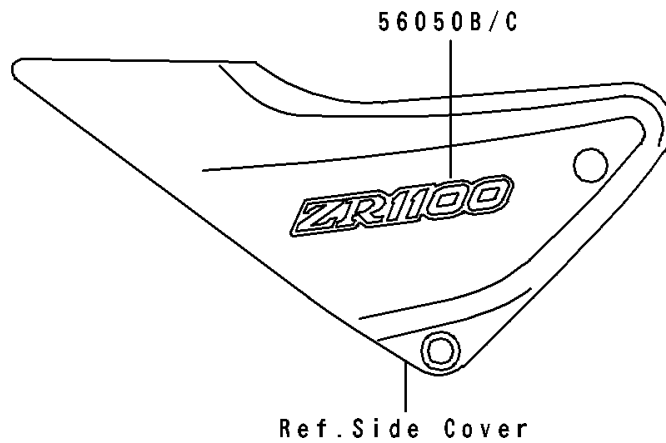

1994 ZR1100 Zephyr PARTS DIAGRAM

Decals(ZR1100-A2/A3/A4)

F2861A

1994 ZR1100 Zephyr PARTS LIST

Decals(ZR1100-A2/A3/A4)

ITEM NAME	PART NUMBER	QUANTITY
MARK,FUEL TANK,LH,KAWASAKI (Ref # 56050)	56050-1805	1
MARK,FUEL TANK,RH,KAWASAKI (Ref # 56050A)	56050-1806	1
MARK,SIDE COVER,LH,ZR1100 (Ref # 56050B)	56050-1863	1
MARK,SIDE COVER,RH,ZR1100 (Ref # 56050C)	56050-1864	1