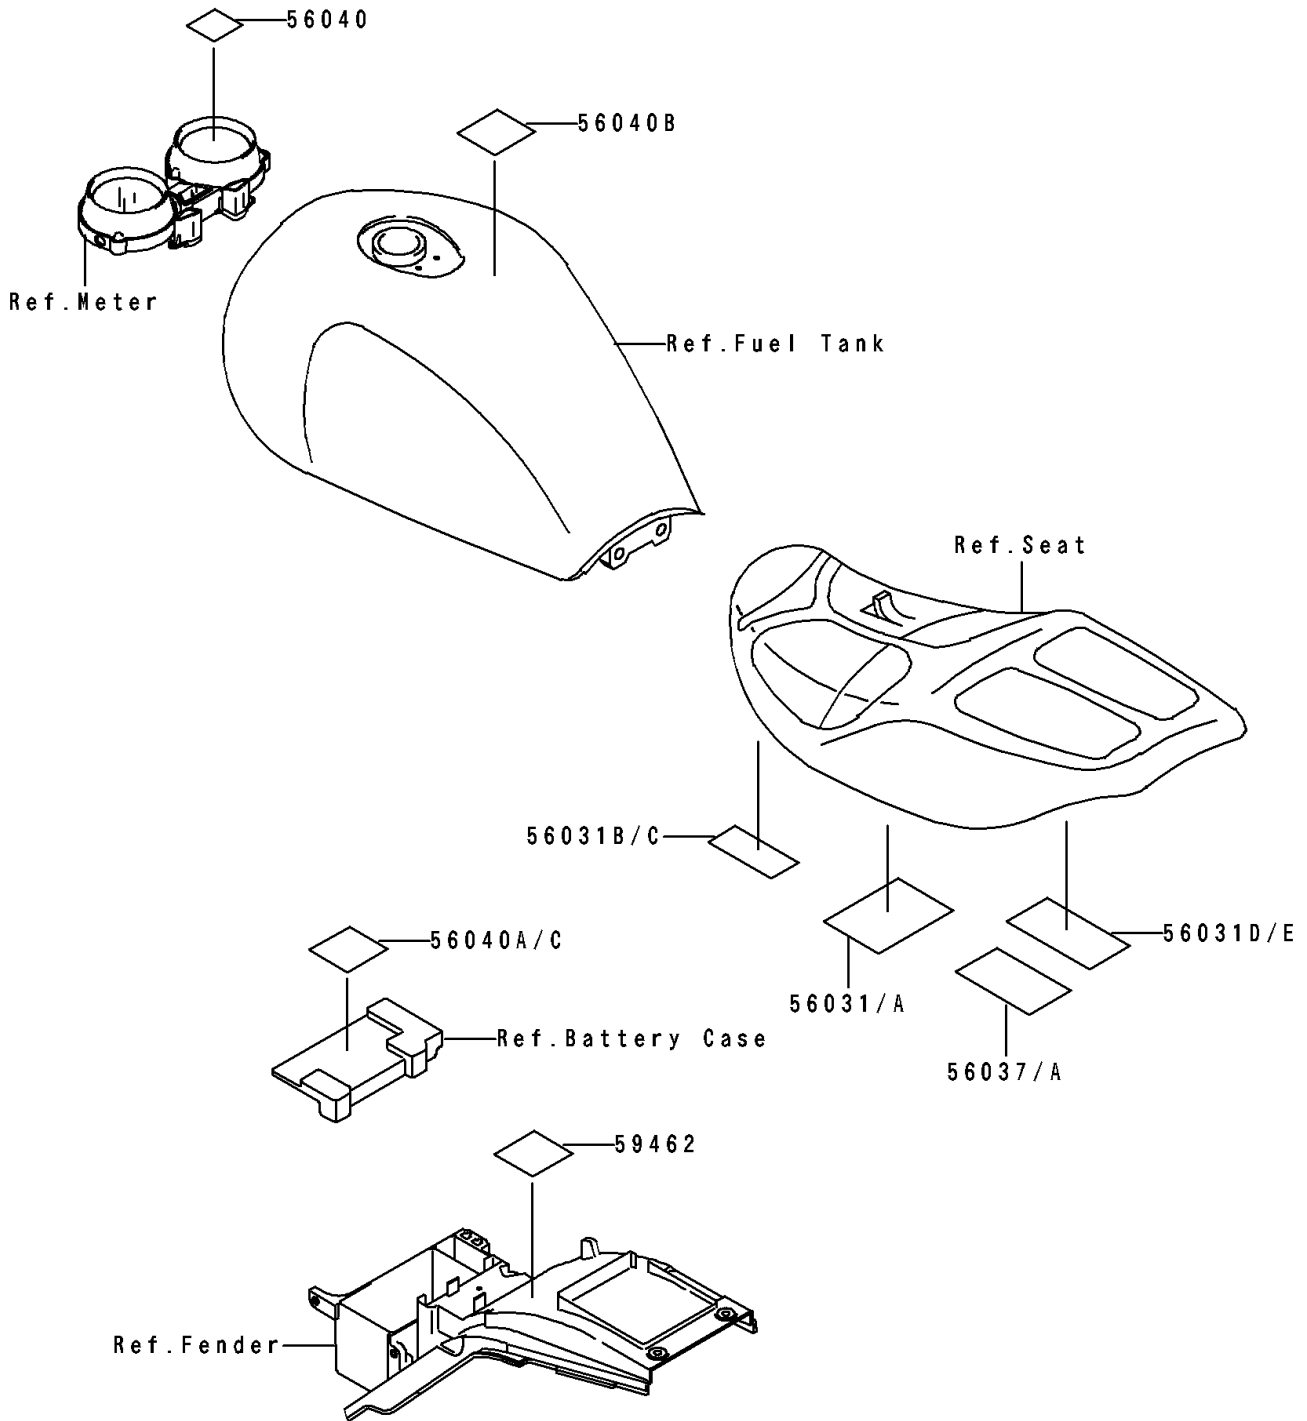

1994 ZR1100 Zephyr PARTS DIAGRAM

Labels

F2860

1994 ZR1100 Zephyr PARTS LIST

Labels

ITEM NAME	PART NUMBER	QUANTITY
LABEL-MANUAL,DAILY SAFETY (Ref # 56031A)	56031-1809	1
LABEL-MANUAL,OIL&IOL FILTER (Ref # 56031C)	56031-1811	1
LABEL-MANUAL,DRIVE CHAIN (Ref # 56031E)	56031-1813	1
LABEL-SPECIFICATION,TIRE&LOAD (Ref # 56037A)	56037-1586	1
LABEL-WARNING,AIR INTAKE (Ref # 56040C)	56040-1313	1