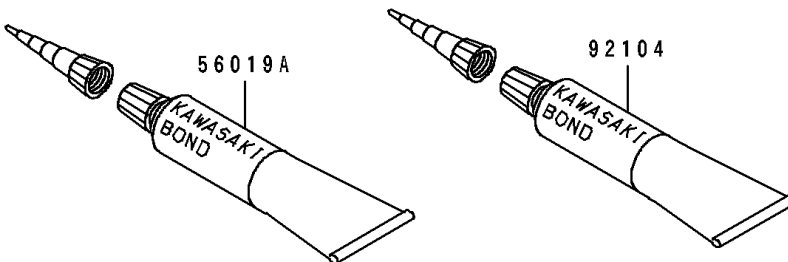

1994 ZR1100 Zephyr PARTS DIAGRAM

Owner's Tools

56007

F2810

1994 ZR1100 Zephyr PARTS LIST

Owner's Tools

| ITEM NAME | PART NUMBER | QUANTITY |
|--|-------------|----------|
| TOOL-KIT (Ref # 56007) | 56007-1370 | 1 |
| BAG,TOOL (Ref # 56008) | 56008-1075 | 1 |
| THREE BOND TB1211,HT/RS,WHITE (Ref # 56019A) | 56019-120 | 1 |
| GASKET-LIQUID,TUBE,100G,SILVER (Ref # 92104) | 92104-002 | 1 |
| TOOL-DRIVER,#2PHILLIPS (Ref # 92107) | 92107-006 | 1 |
| TOOL-DRIVER,#3PHILLIPS (Ref # 92107A) | 92107-1002 | 1 |
| TOOL-WRENCH,ALLEN,5MM (Ref # 92110) | 92110-1015 | 1 |
| TOOL-WRENCH,OPEN END,10X12 (Ref # 92110A) | 92110-1038 | 1 |
| TOOL-WRENCH,OPEN END,14X17 (Ref # 92110B) | 92110-1045 | 1 |
| TOOL-WRENCH,ALLEN,12MM (Ref # 92110C) | 92110-1104 | 1 |
| TOOL-WRENCH,ALLEN,8MM (Ref # 92110D) | 92110-1108 | 1 |
| TOOL-WRENCH,BOX,16MM (Ref # 92110E) | 92110-1162 | 1 |
| TOOL-PLIERS (Ref # 92112) | 92112-003 | 1 |
| TOOL-WRENCH,ALLEN,6MM (Ref # 92127) | 92127-003 | 1 |