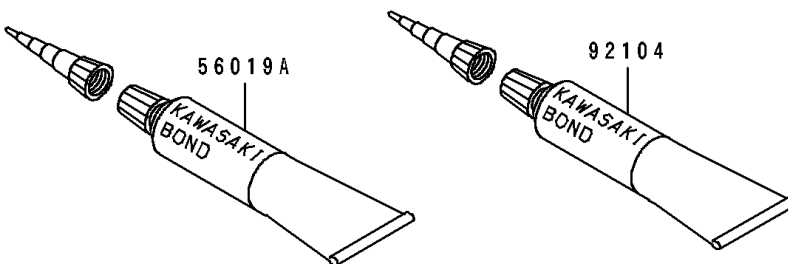

1994 ZR1100 Zephyr PARTS DIAGRAM

Owner's Tools

56007

F2810

1994 ZR1100 Zephyr PARTS LIST

Owner's Tools

ITEM NAME	PART NUMBER	QUANTITY
TOOL-KIT (Ref # 56007)	56007-1370	1
BAG,TOOL (Ref # 56008)	56008-1075	1
THREE BOND TB1211,HT/RS,WHITE (Ref # 56019A)	56019-120	1
GASKET-LIQUID,TUBE,100G,SILVER (Ref # 92104)	92104-002	1
TOOL-DRIVER,#2PHILLIPS (Ref # 92107)	92107-006	1
TOOL-DRIVER,#3PHILLIPS (Ref # 92107A)	92107-1002	1
TOOL-WRENCH,ALLEN,5MM (Ref # 92110)	92110-1015	1
TOOL-WRENCH,OPEN END,10X12 (Ref # 92110A)	92110-1038	1
TOOL-WRENCH,OPEN END,14X17 (Ref # 92110B)	92110-1045	1
TOOL-WRENCH,ALLEN,12MM (Ref # 92110C)	92110-1104	1
TOOL-WRENCH,ALLEN,8MM (Ref # 92110D)	92110-1108	1
TOOL-WRENCH,BOX,16MM (Ref # 92110E)	92110-1162	1
TOOL-PLIERS (Ref # 92112)	92112-003	1
TOOL-WRENCH,ALLEN,6MM (Ref # 92127)	92127-003	1