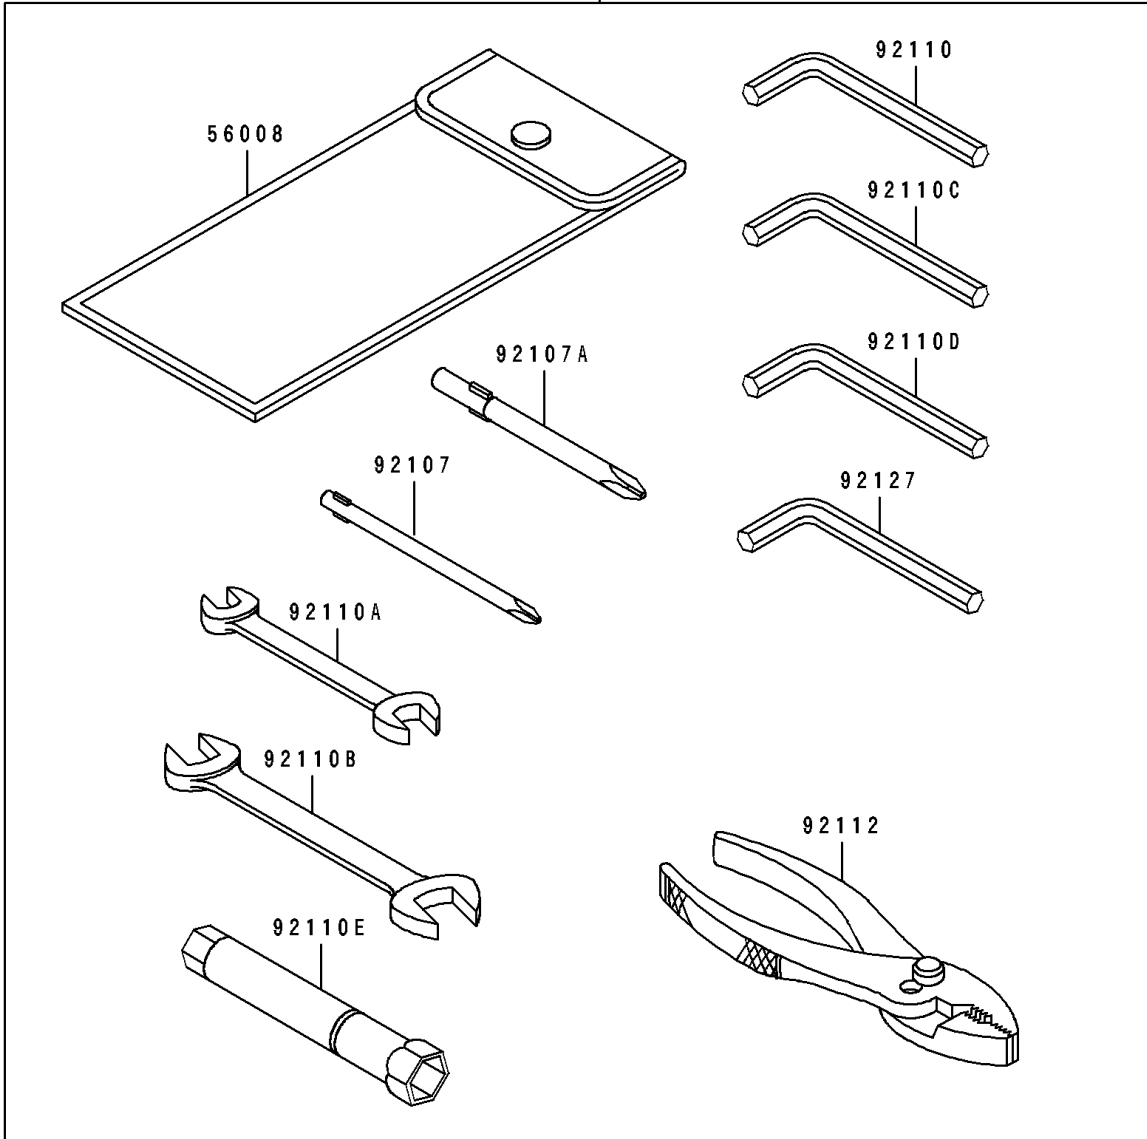

1994 ZR1100 Zephyr PARTS DIAGRAM

Owner's Tools

56007

F2810

1994 ZR1100 Zephyr PARTS LIST

Owner's Tools

| ITEM NAME | PART NUMBER | QUANTITY |
|--|-------------|----------|
| TOOL-KIT (Ref # 56007) | 56007-1370 | 1 |
| BAG,TOOL (Ref # 56008) | 56008-1075 | 1 |
| THREE BOND TB1211,HT/RS,WHITE (Ref # 56019A) | 56019-120 | 1 |
| GASKET-LIQUID,TUBE,100G,SILVER (Ref # 92104) | 92104-002 | 1 |
| TOOL-DRIVER,#2PHILLIPS (Ref # 92107) | 92107-006 | 1 |
| TOOL-DRIVER,#3PHILLIPS (Ref # 92107A) | 92107-1002 | 1 |
| TOOL-WRENCH,ALLEN,5MM (Ref # 92110) | 92110-1015 | 1 |
| TOOL-WRENCH,OPEN END,10X12 (Ref # 92110A) | 92110-1038 | 1 |
| TOOL-WRENCH,OPEN END,14X17 (Ref # 92110B) | 92110-1045 | 1 |
| TOOL-WRENCH,ALLEN,12MM (Ref # 92110C) | 92110-1104 | 1 |
| TOOL-WRENCH,ALLEN,8MM (Ref # 92110D) | 92110-1108 | 1 |
| TOOL-WRENCH,BOX,16MM (Ref # 92110E) | 92110-1162 | 1 |
| TOOL-PLIERS (Ref # 92112) | 92112-003 | 1 |
| TOOL-WRENCH,ALLEN,6MM (Ref # 92127) | 92127-003 | 1 |