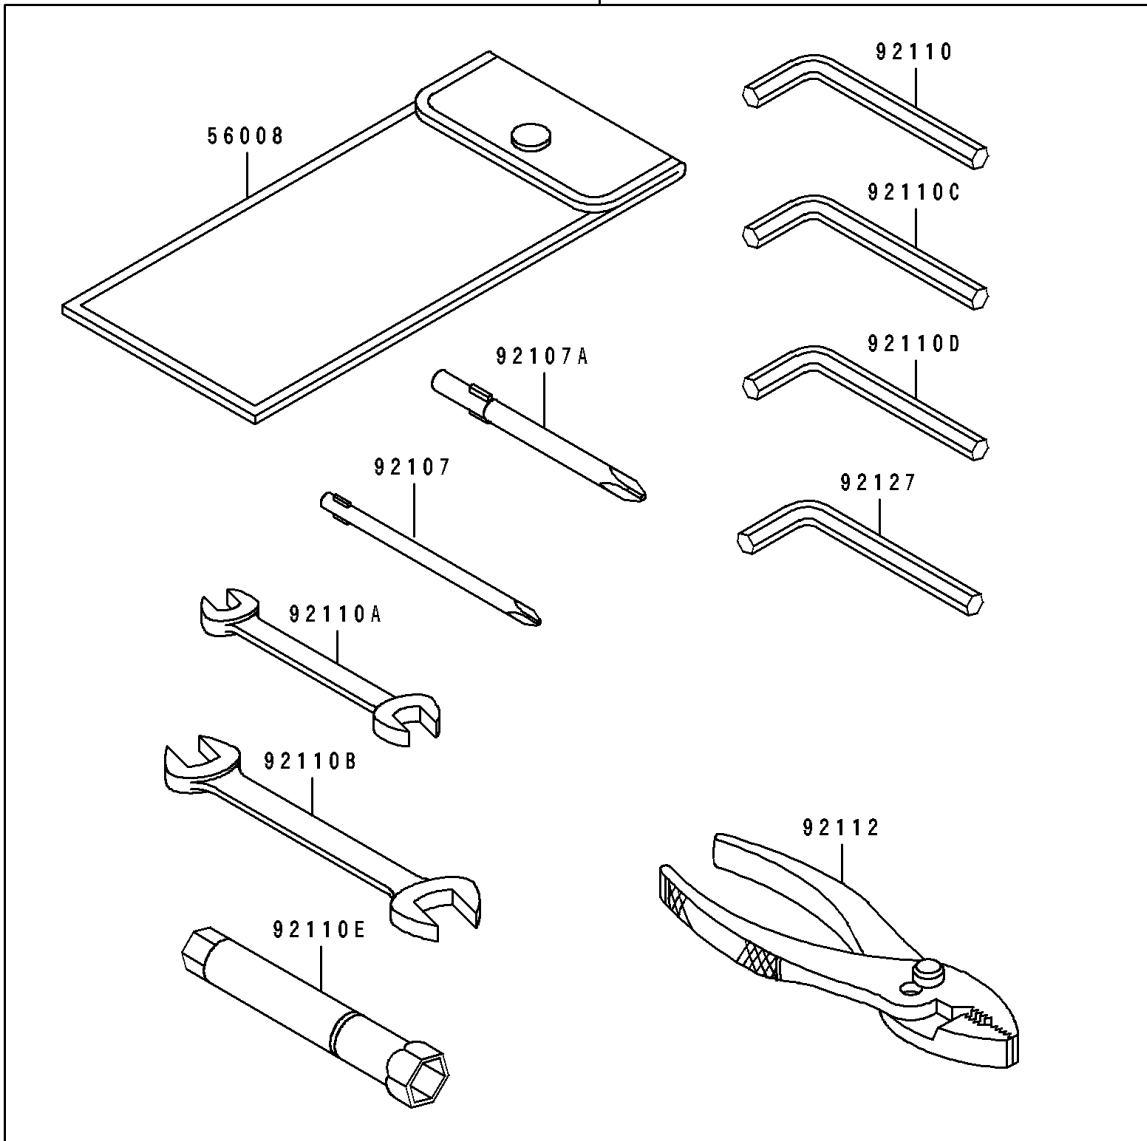

1994 ZR1100 Zephyr PARTS DIAGRAM

Owner's Tools

56007

F2810

1994 ZR1100 Zephyr PARTS LIST

Owner's Tools

ITEM NAME	PART NUMBER	QUANTITY
TOOL-KIT (Ref # 56007)	56007-1370	1
BAG,TOOL (Ref # 56008)	56008-1075	1
THREE BOND TB1211,HT/RS,WHITE (Ref # 56019A)	56019-120	1
GASKET-LIQUID,TUBE,100G,SILVER (Ref # 92104)	92104-002	1
TOOL-DRIVER,#2PHILLIPS (Ref # 92107)	92107-006	1
TOOL-DRIVER,#3PHILLIPS (Ref # 92107A)	92107-1002	1
TOOL-WRENCH,ALLEN,5MM (Ref # 92110)	92110-1015	1
TOOL-WRENCH,OPEN END,10X12 (Ref # 92110A)	92110-1038	1
TOOL-WRENCH,OPEN END,14X17 (Ref # 92110B)	92110-1045	1
TOOL-WRENCH,ALLEN,12MM (Ref # 92110C)	92110-1104	1
TOOL-WRENCH,ALLEN,8MM (Ref # 92110D)	92110-1108	1
TOOL-WRENCH,BOX,16MM (Ref # 92110E)	92110-1162	1
TOOL-PLIERS (Ref # 92112)	92112-003	1
TOOL-WRENCH,ALLEN,6MM (Ref # 92127)	92127-003	1