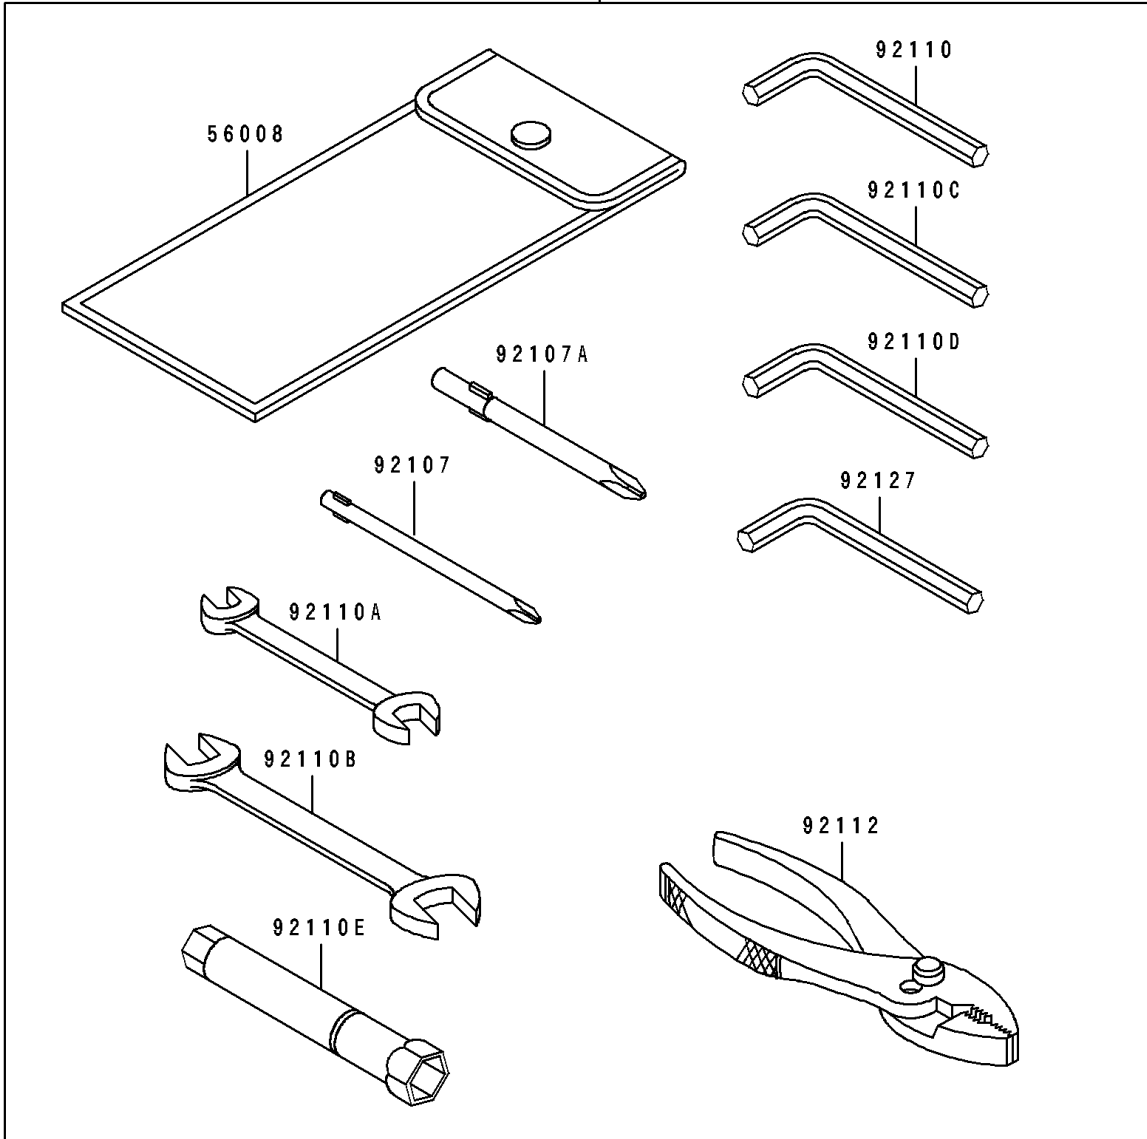

1992 ZR1100 Zephyr PARTS DIAGRAM

Owner's Tools

56007

F2810

1992 ZR1100 Zephyr PARTS LIST

Owner's Tools

ITEM NAME	PART NUMBER	QUANTITY
TOOL-KIT (Ref # 56007)	56007-1370	1
BAG,TOOL (Ref # 56008)	56008-1075	1
THREE BOND TB1211,HT/RS,WHITE (Ref # 56019A)	56019-120	1
GASKET-LIQUID,TUBE,100G,SILVER (Ref # 92104)	92104-002	1
TOOL-DRIVER,#2PHILLIPS (Ref # 92107)	92107-006	1
TOOL-DRIVER,#3PHILLIPS (Ref # 92107A)	92107-1002	1
TOOL-WRENCH,ALLEN,5MM (Ref # 92110)	92110-1015	1
TOOL-WRENCH,OPEN END,10X12 (Ref # 92110A)	92110-1038	1
TOOL-WRENCH,OPEN END,14X17 (Ref # 92110B)	92110-1045	1
TOOL-WRENCH,ALLEN,12MM (Ref # 92110C)	92110-1104	1
TOOL-WRENCH,ALLEN,8MM (Ref # 92110D)	92110-1108	1
TOOL-WRENCH,BOX,16MM (Ref # 92110E)	92110-1162	1
TOOL-PLIERS (Ref # 92112)	92112-003	1
TOOL-WRENCH,ALLEN,6MM (Ref # 92127)	92127-003	1