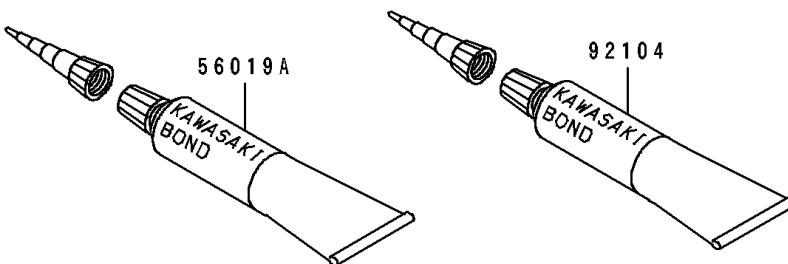

# 1992 ZR1100 Zephyr PARTS DIAGRAM

Owner's Tools

56007

F2810

### Owner's Tools

ITEM NAME	PART NUMBER	QUANTITY
TOOL-KIT (Ref # 56007)	56007-1370	1
BAG,TOOL (Ref # 56008)	56008-1075	1
THREE BOND TB1211,HT/RS,WHITE (Ref # 56019A)	56019-120	1
GASKET-LIQUID,TUBE,100G,SILVER (Ref # 92104)	92104-002	1
TOOL-DRIVER,#2PHILLIPS (Ref # 92107)	92107-006	1
TOOL-DRIVER,#3PHILLIPS (Ref # 92107A)	92107-1002	1
TOOL-WRENCH,ALLEN,5MM (Ref # 92110)	92110-1015	1
TOOL-WRENCH,OPEN END,10X12 (Ref # 92110A)	92110-1038	1
TOOL-WRENCH,OPEN END,14X17 (Ref # 92110B)	92110-1045	1
TOOL-WRENCH,ALLEN,12MM (Ref # 92110C)	92110-1104	1
TOOL-WRENCH,ALLEN,8MM (Ref # 92110D)	92110-1108	1
TOOL-WRENCH,BOX,16MM (Ref # 92110E)	92110-1162	1
TOOL-PLIERS (Ref # 92112)	92112-003	1
TOOL-WRENCH,ALLEN,6MM (Ref # 92127)	92127-003	1