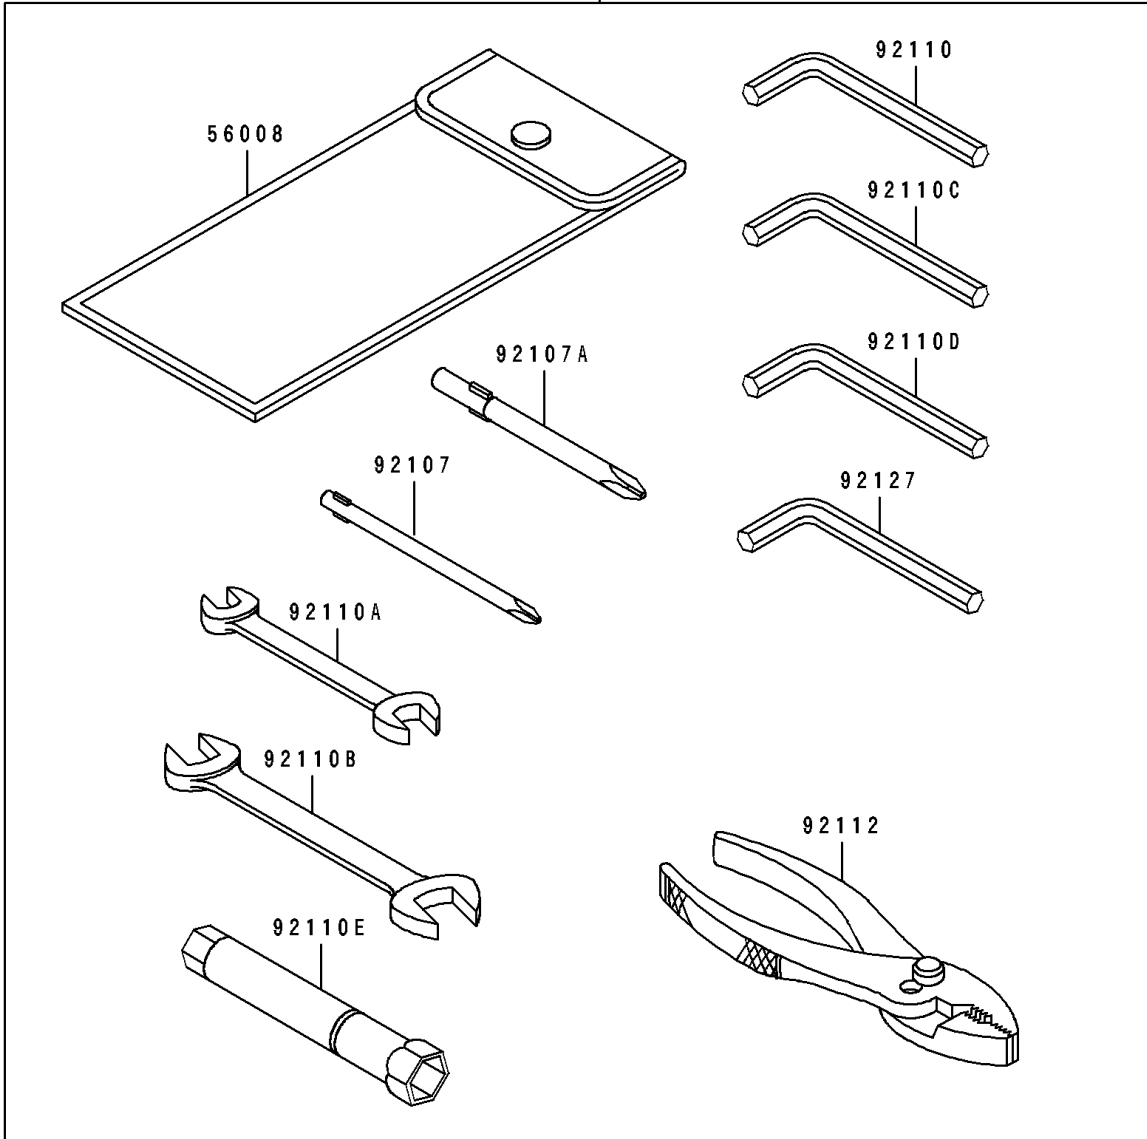

# 1992 ZR1100 Zephyr PARTS DIAGRAM

Owner's Tools

56007

F2810

## 1992 ZR1100 Zephyr PARTS LIST

### Owner's Tools

ITEM NAME	PART NUMBER	QUANTITY
TOOL-KIT (Ref # 56007)	56007-1370	1
BAG,TOOL (Ref # 56008)	56008-1075	1
THREE BOND TB1211,HT/RS,WHITE (Ref # 56019A)	56019-120	1
GASKET-LIQUID,TUBE,100G,SILVER (Ref # 92104)	92104-002	1
TOOL-DRIVER,#2PHILLIPS (Ref # 92107)	92107-006	1
TOOL-DRIVER,#3PHILLIPS (Ref # 92107A)	92107-1002	1
TOOL-WRENCH,ALLEN,5MM (Ref # 92110)	92110-1015	1
TOOL-WRENCH,OPEN END,10X12 (Ref # 92110A)	92110-1038	1
TOOL-WRENCH,OPEN END,14X17 (Ref # 92110B)	92110-1045	1
TOOL-WRENCH,ALLEN,12MM (Ref # 92110C)	92110-1104	1
TOOL-WRENCH,ALLEN,8MM (Ref # 92110D)	92110-1108	1
TOOL-WRENCH,BOX,16MM (Ref # 92110E)	92110-1162	1
TOOL-PLIERS (Ref # 92112)	92112-003	1
TOOL-WRENCH,ALLEN,6MM (Ref # 92127)	92127-003	1