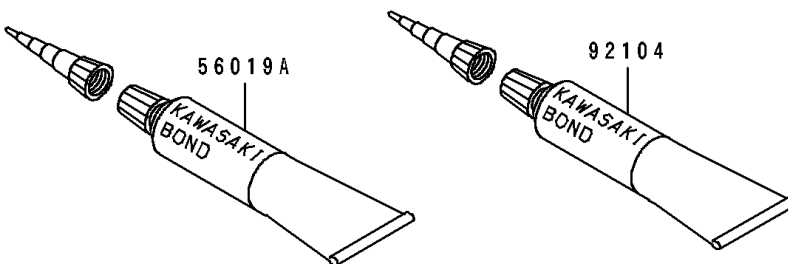

1992 ZR1100 Zephyr PARTS DIAGRAM

Owner's Tools

56007

F2810

1992 ZR1100 Zephyr PARTS LIST

Owner's Tools

ITEM NAME	PART NUMBER	QUANTITY
TOOL-KIT (Ref # 56007)	56007-1370	1
BAG,TOOL (Ref # 56008)	56008-1075	1
THREE BOND TB1211,HT/RS,WHITE (Ref # 56019A)	56019-120	1
GASKET-LIQUID,TUBE,100G,SILVER (Ref # 92104)	92104-002	1
TOOL-DRIVER,#2PHILLIPS (Ref # 92107)	92107-006	1
TOOL-DRIVER,#3PHILLIPS (Ref # 92107A)	92107-1002	1
TOOL-WRENCH,ALLEN,5MM (Ref # 92110)	92110-1015	1
TOOL-WRENCH,OPEN END,10X12 (Ref # 92110A)	92110-1038	1
TOOL-WRENCH,OPEN END,14X17 (Ref # 92110B)	92110-1045	1
TOOL-WRENCH,ALLEN,12MM (Ref # 92110C)	92110-1104	1
TOOL-WRENCH,ALLEN,8MM (Ref # 92110D)	92110-1108	1
TOOL-WRENCH,BOX,16MM (Ref # 92110E)	92110-1162	1
TOOL-PLIERS (Ref # 92112)	92112-003	1
TOOL-WRENCH,ALLEN,6MM (Ref # 92127)	92127-003	1