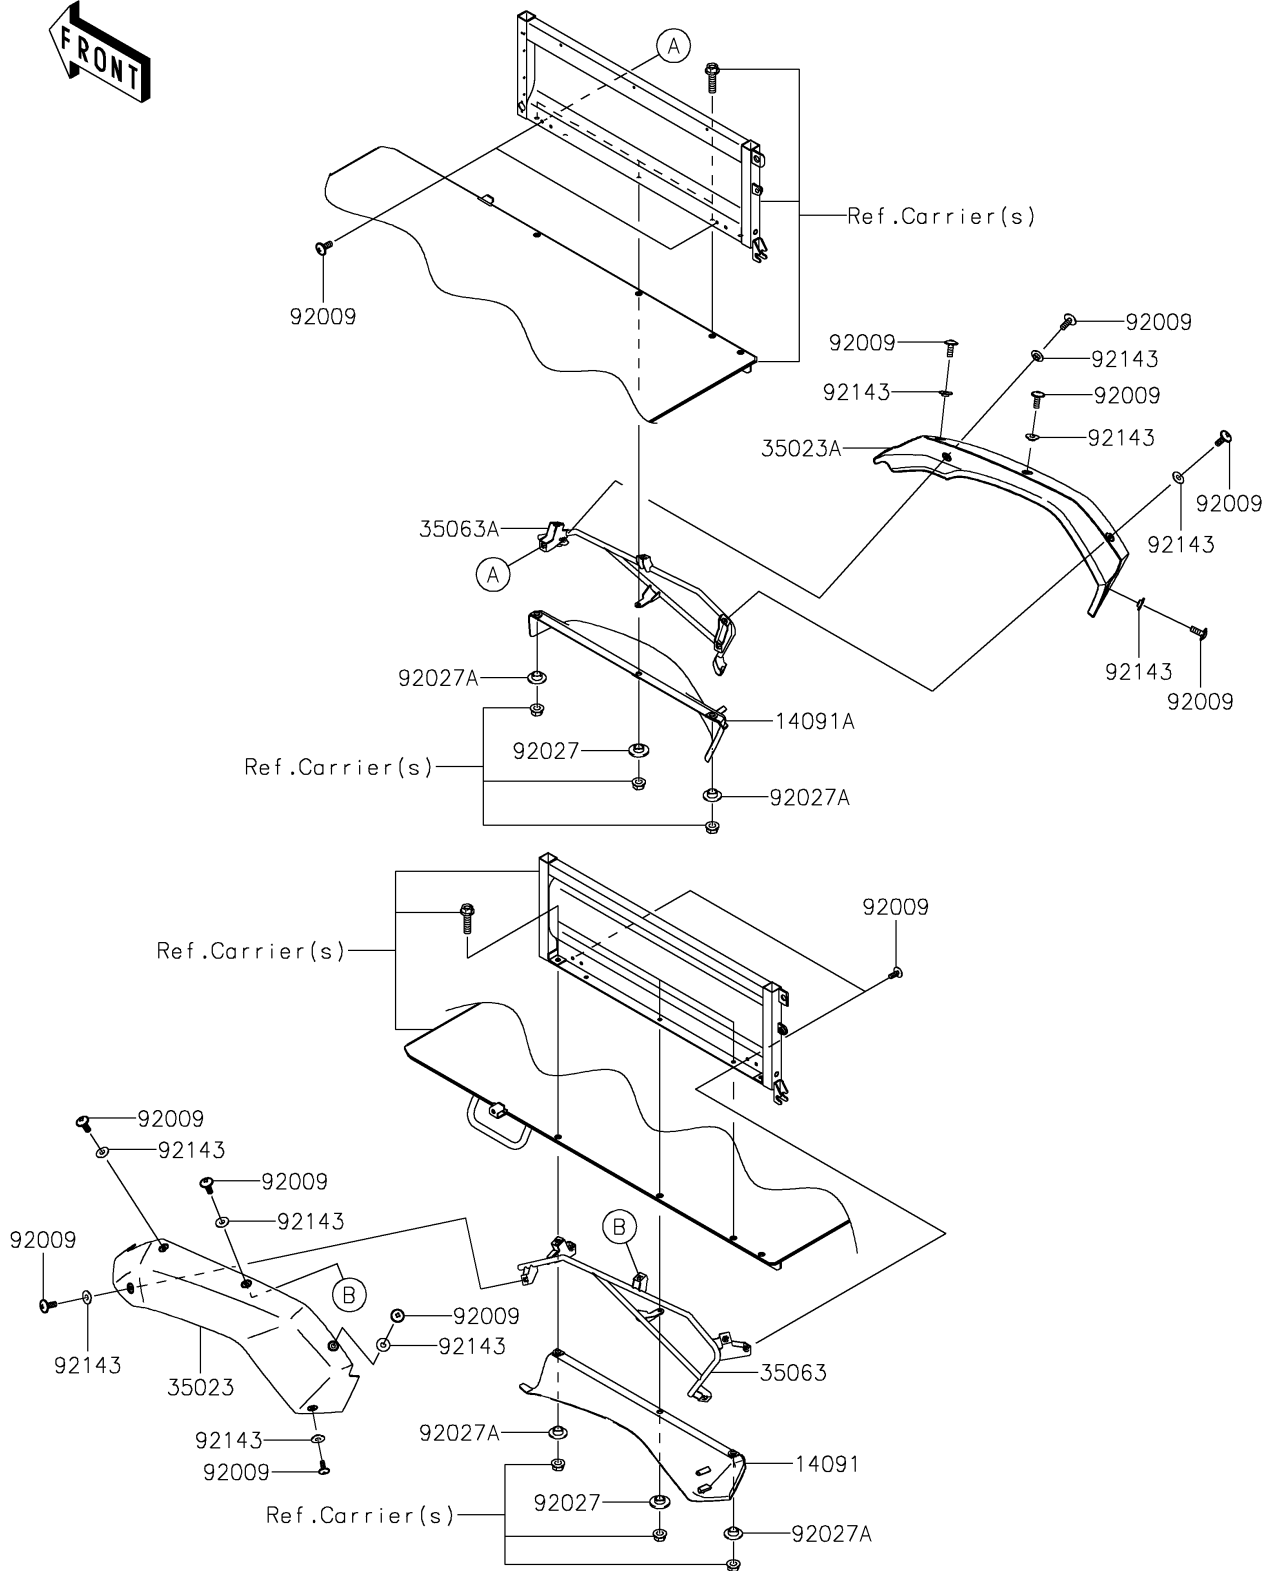

2020 MULE 4000 TRANS™ PARTS DIAGRAM

Rear Fender(s)

F2172

2020 MULE 4000 TRANS™ PARTS LIST

Rear Fender(s)

ITEM NAME	PART NUMBER	QUANTITY
COVER,FENDER,INSIDE,RR,LH (Ref # 14091)	14091-1634	1
COVER,FENDER,INSIDE,RR,RH (Ref # 14091A)	14091-1635	1
FENDER-REAR,LH,F.BLACK (Ref # 35023)	35023-0121-6Z	1
FENDER-REAR,RH,F.BLACK (Ref # 35023A)	35023-0122-6Z	1
STAY,RR,LH (Ref # 35063)	35063-0449	1
STAY,RR,RH (Ref # 35063A)	35063-0450	1
SCREW,6X16 (Ref # 92009)	92009-1621	14
COLLAR (Ref # 92027)	92027-1354	2
COLLAR (Ref # 92027A)	92027-1908	4
COLLAR (Ref # 92143)	92143-1087	10