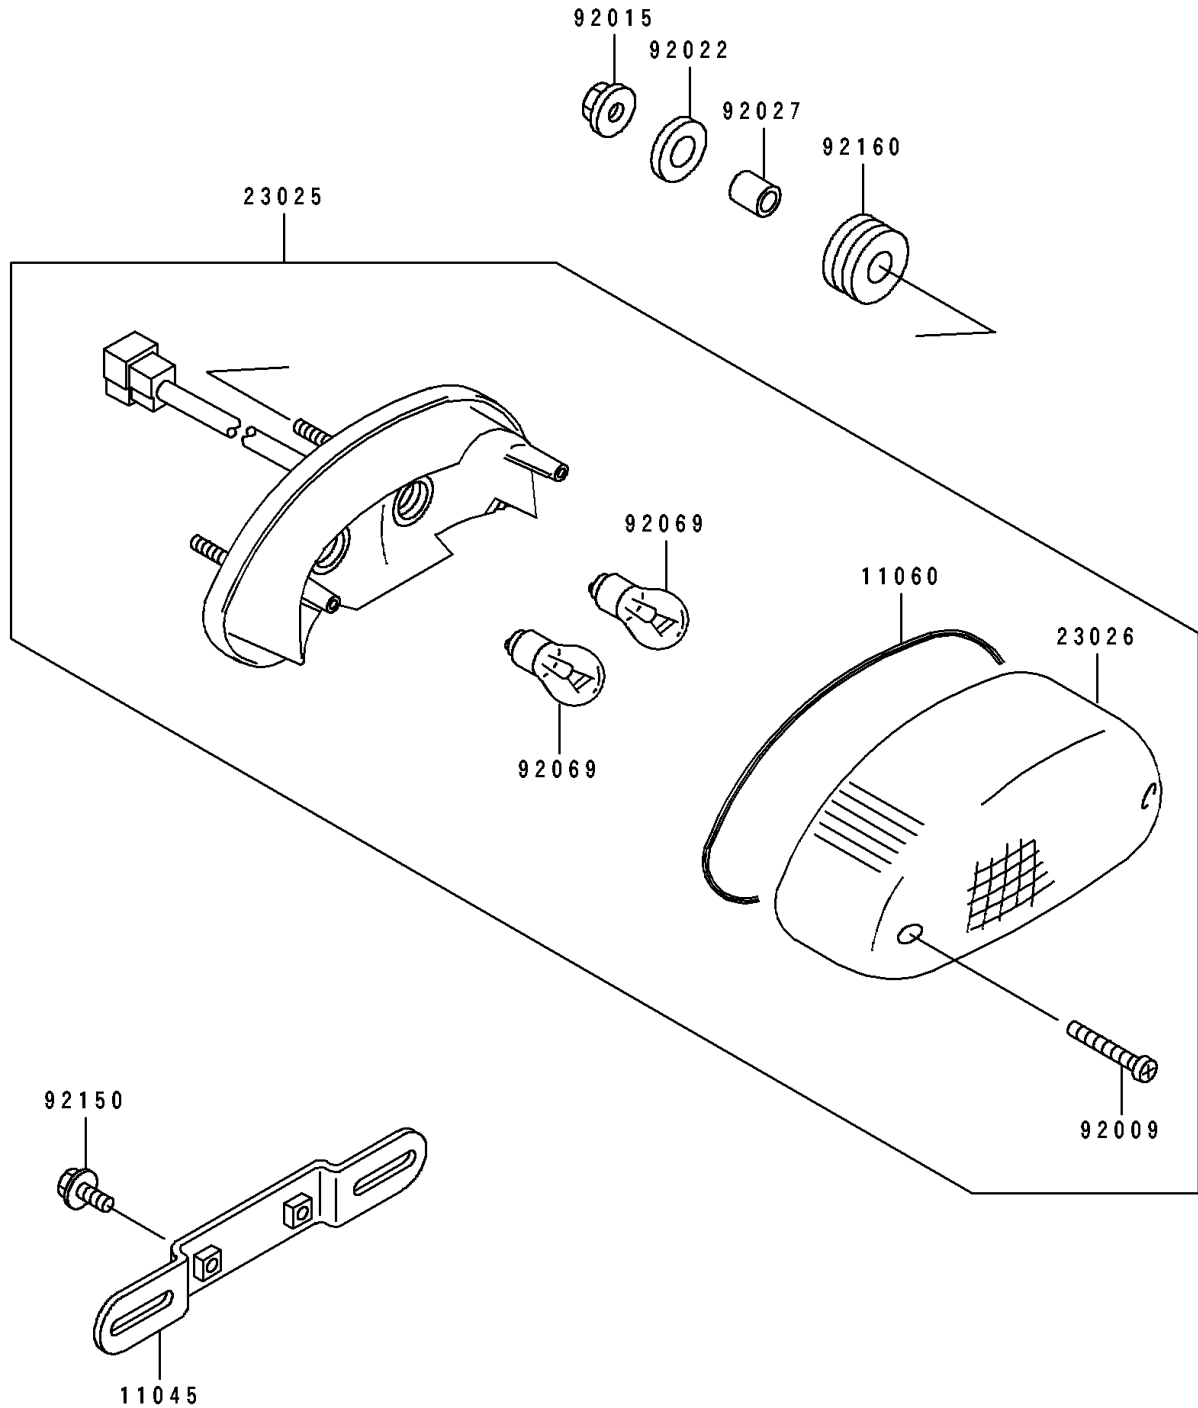

1994 ZR1100 Zephyr PARTS DIAGRAM

Taillight(s)

F2720

1994 ZR1100 Zephyr PARTS LIST

Taillight(s)

ITEM NAME	PART NUMBER	QUANTITY
BRACKET,LICENSE (Ref # 11045)	11045-1387	1
GASKET,TAIL LAMP LENS (Ref # 11060)	11060-1267	1
LAMP-TAIL (Ref # 23025)	23025-1228	1
LENS,TAIL LAMP (Ref # 23026)	23026-1134	1
SCREW,TAPPING,4X20 (Ref # 92009)	92009-1378	2
NUT,FLANGED,6MM (Ref # 92015)	92015-1367	3
WASHER,6.5X20X1.6 (Ref # 92022)	92022-1557	3
COLLAR,6.8X10X12 (Ref # 92027)	92027-162	3
BULB,12V 27/8W (Ref # 92069)	92069-059	2
BOLT,6X16 (Ref # 92150)	92150-1909	2
DAMPER (Ref # 92160)	92160-1162	3