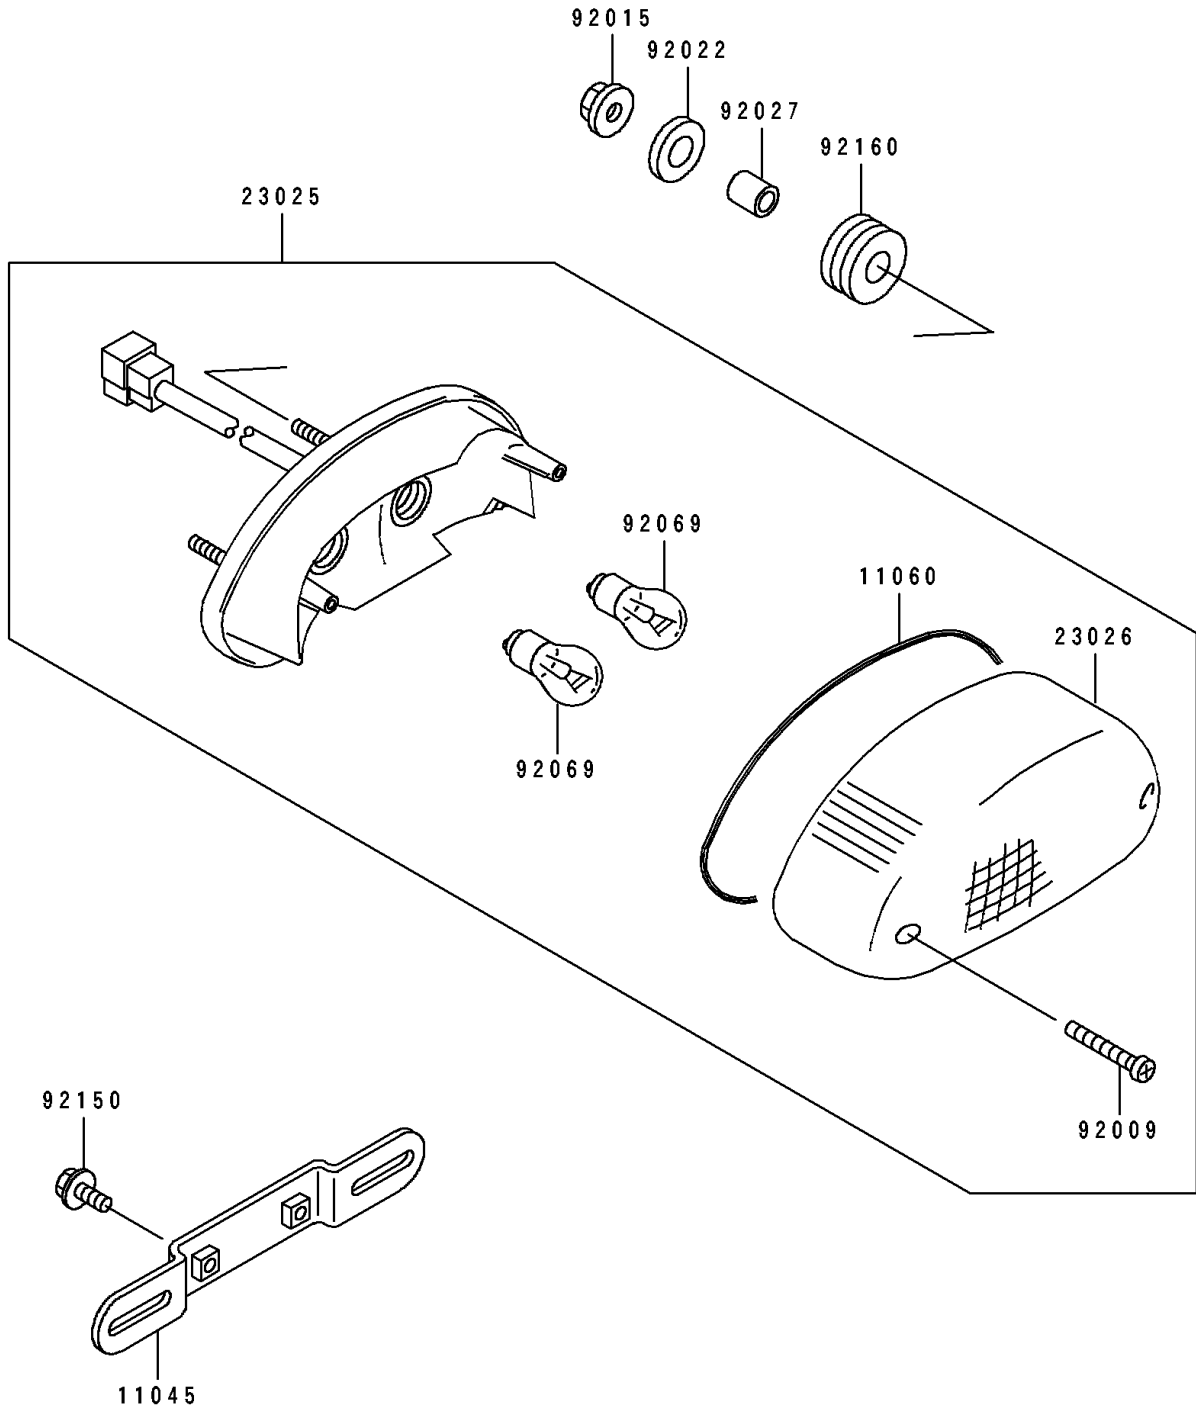

# 1994 ZR1100 Zephyr PARTS DIAGRAM

Taillight(s)

F2720

## 1994 ZR1100 Zephyr PARTS LIST

Taillight(s)

ITEM NAME	PART NUMBER	QUANTITY
BRACKET,LICENSE (Ref # 11045)	11045-1387	1
GASKET,TAIL LAMP LENS (Ref # 11060)	11060-1267	1
LAMP-TAIL (Ref # 23025)	23025-1228	1
LENS,TAIL LAMP (Ref # 23026)	23026-1134	1
SCREW,TAPPING,4X20 (Ref # 92009)	92009-1378	2
NUT,FLANGED,6MM (Ref # 92015)	92015-1367	3
WASHER,6.5X20X1.6 (Ref # 92022)	92022-1557	3
COLLAR,6.8X10X12 (Ref # 92027)	92027-162	3
BULB,12V 27/8W (Ref # 92069)	92069-059	2
BOLT,6X16 (Ref # 92150)	92150-1909	2
DAMPER (Ref # 92160)	92160-1162	3