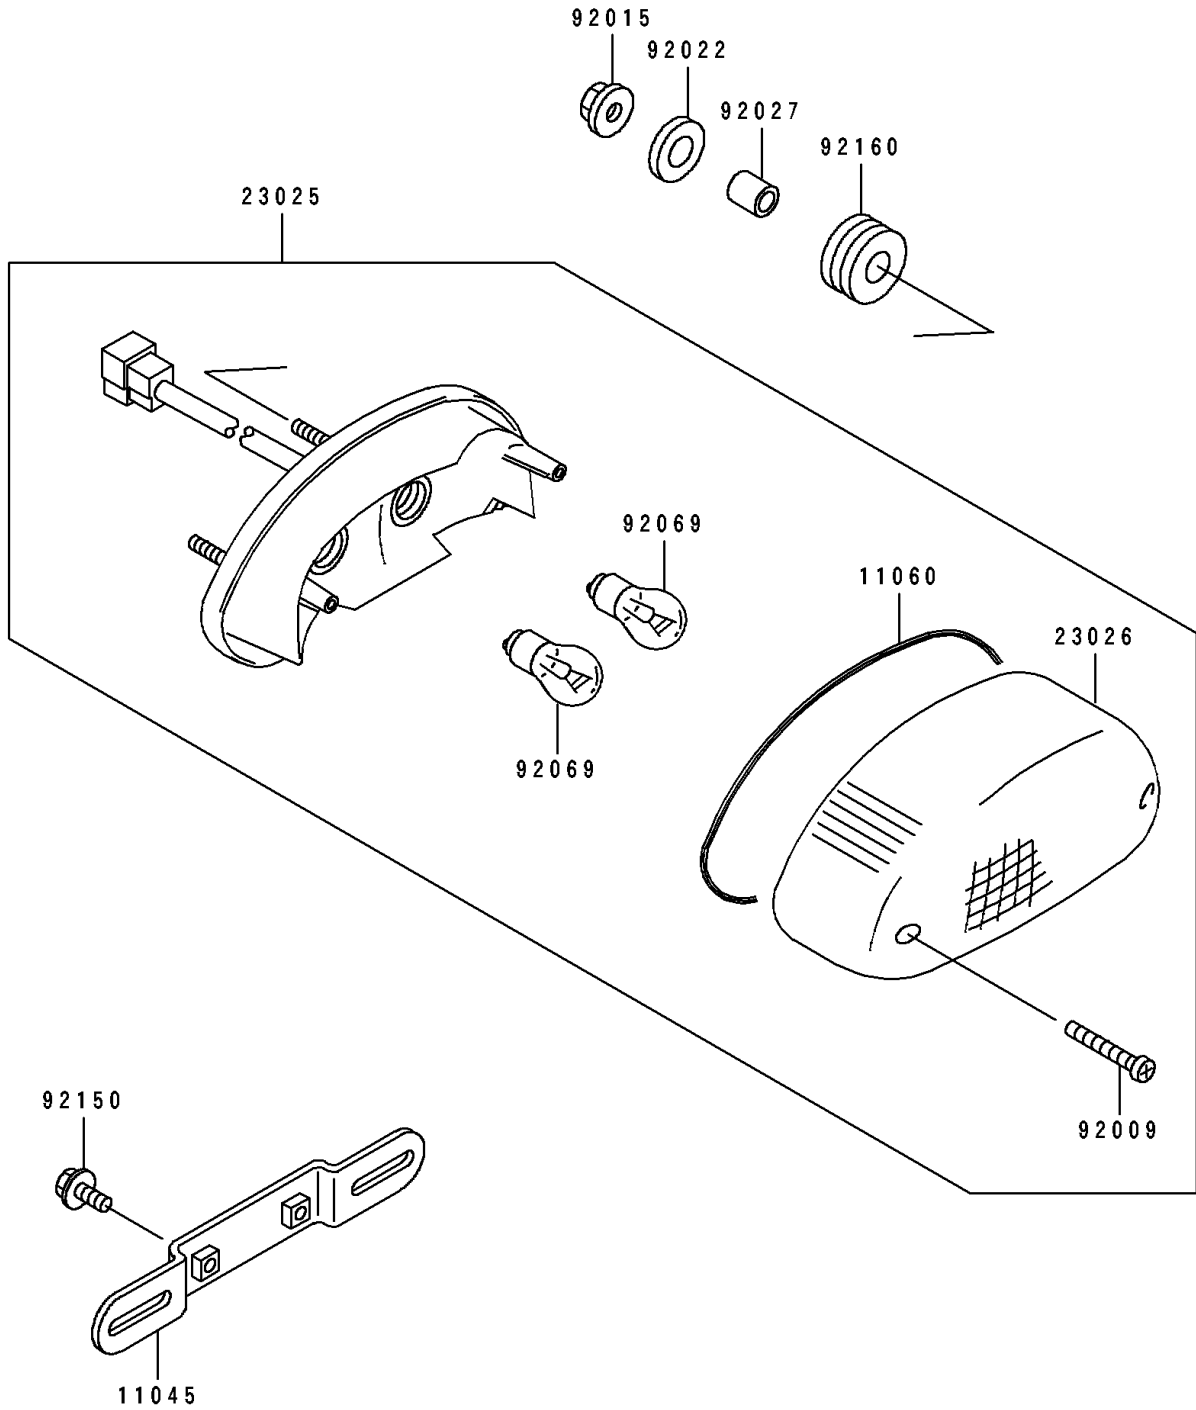

# 1992 ZR1100 Zephyr PARTS DIAGRAM

Taillight(s)

F2720

## 1992 ZR1100 Zephyr PARTS LIST

Taillight(s)

ITEM NAME	PART NUMBER	QUANTITY
BRACKET,LICENSE (Ref # 11045)	11045-1387	1
GASKET,TAIL LAMP LENS (Ref # 11060)	11060-1267	1
LAMP-TAIL (Ref # 23025)	23025-1228	1
LENS,TAIL LAMP (Ref # 23026)	23026-1134	1
SCREW,TAPPING,4X20 (Ref # 92009)	92009-1378	2
NUT,FLANGED,6MM (Ref # 92015)	92015-1367	3
WASHER,6.5X20X1.6 (Ref # 92022)	92022-1557	3
COLLAR,6.8X10X12 (Ref # 92027)	92027-162	3
BULB,12V 27/8W (Ref # 92069)	92069-059	2
BOLT,6X16 (Ref # 92150)	92150-1909	2
DAMPER (Ref # 92160)	92160-1162	3