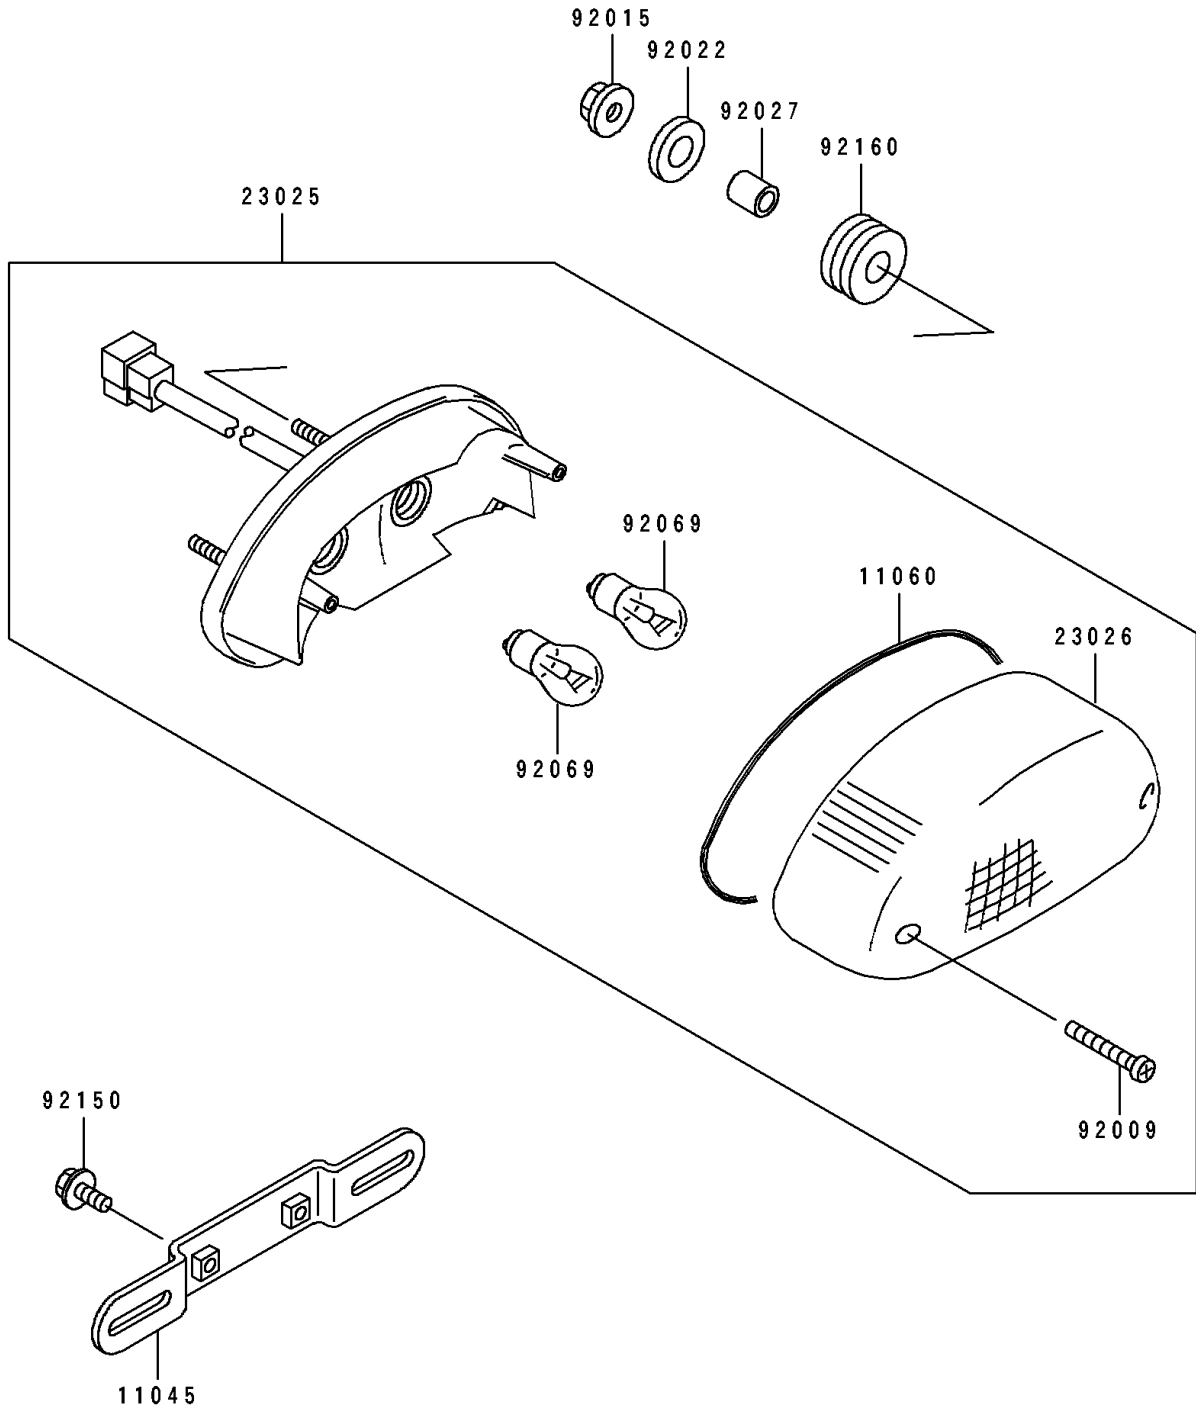

1992 ZR1100 Zephyr PARTS DIAGRAM

Taillight(s)

F2720

1992 ZR1100 Zephyr PARTS LIST

Taillight(s)

ITEM NAME	PART NUMBER	QUANTITY
BRACKET,LICENSE (Ref # 11045)	11045-1387	1
GASKET,TAIL LAMP LENS (Ref # 11060)	11060-1267	1
LAMP-TAIL (Ref # 23025)	23025-1228	1
LENS,TAIL LAMP (Ref # 23026)	23026-1134	1
SCREW,TAPPING,4X20 (Ref # 92009)	92009-1378	2
NUT,FLANGED,6MM (Ref # 92015)	92015-1367	3
WASHER,6.5X20X1.6 (Ref # 92022)	92022-1557	3
COLLAR,6.8X10X12 (Ref # 92027)	92027-162	3
BULB,12V 27/8W (Ref # 92069)	92069-059	2
BOLT,6X16 (Ref # 92150)	92150-1909	2
DAMPER (Ref # 92160)	92160-1162	3