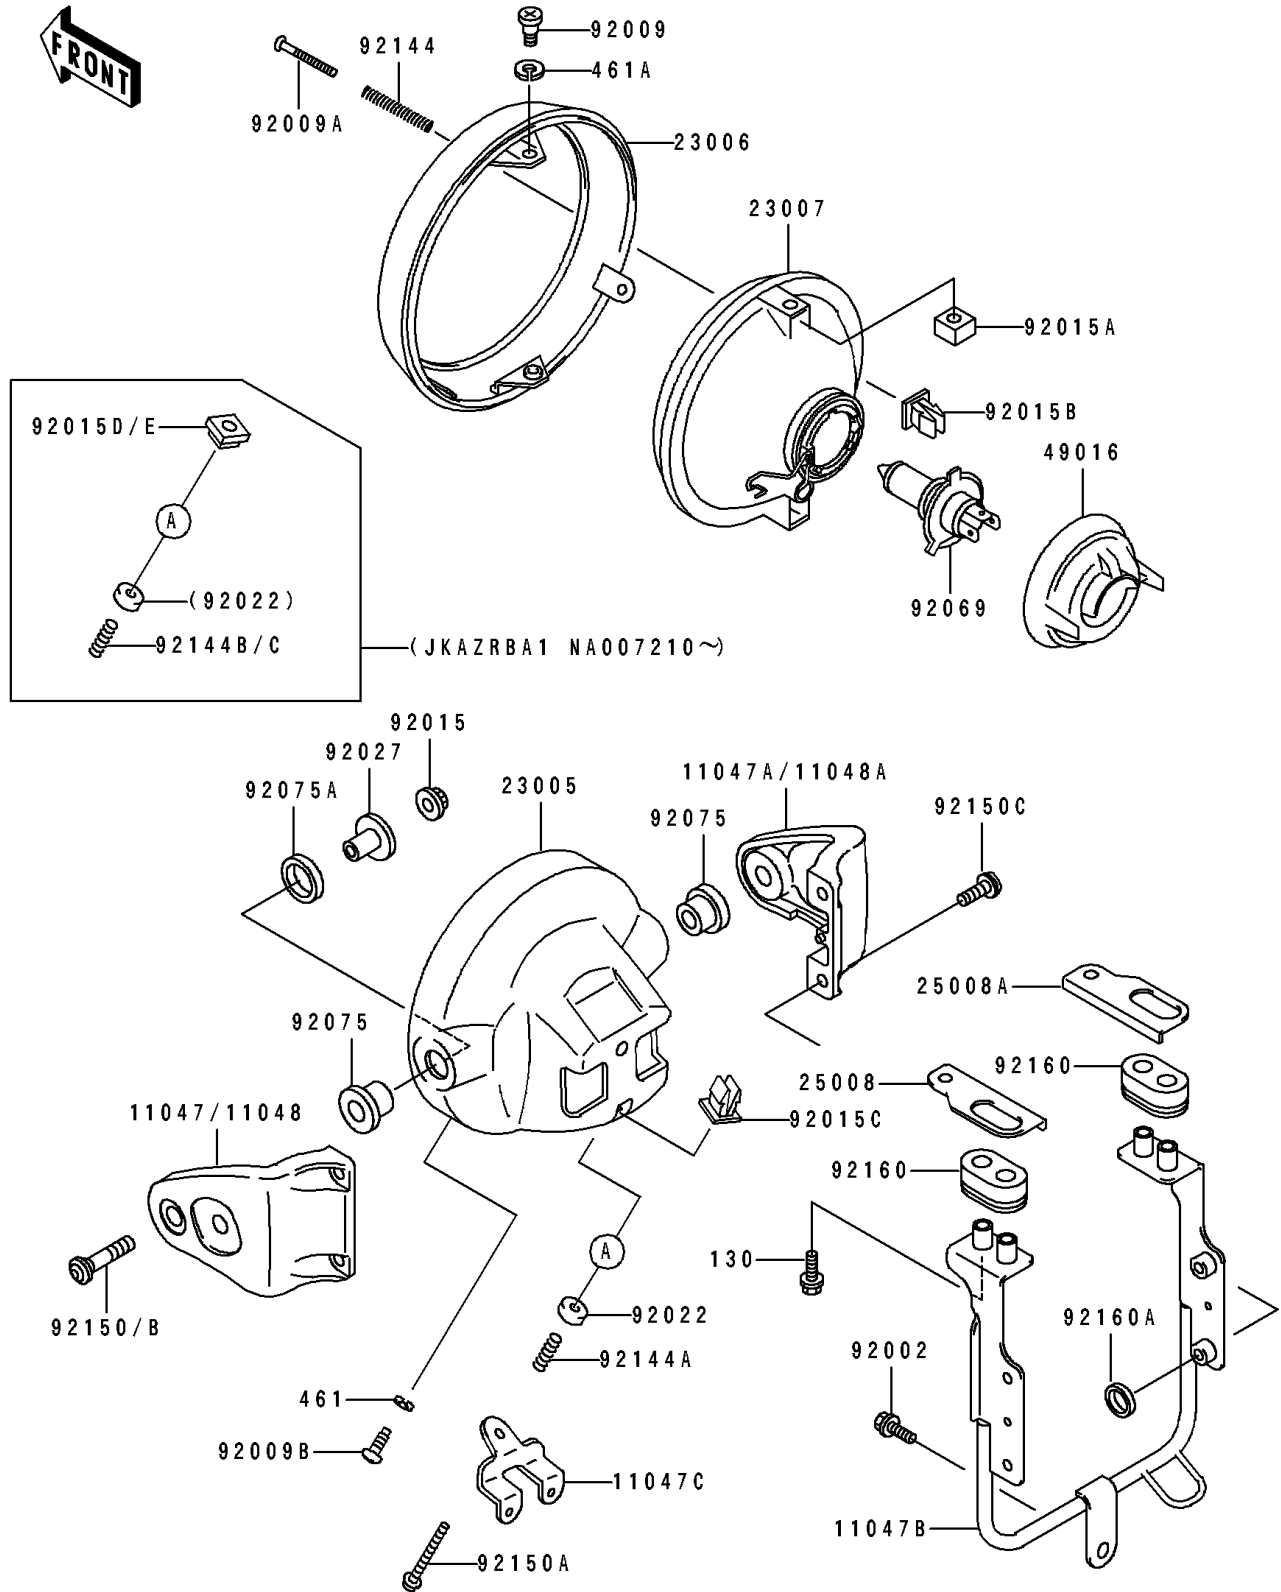

1994 ZR1100 Zephyr PARTS DIAGRAM

Headlight(s)

F2710

1994 ZR1100 Zephyr PARTS LIST

Headlight(s)

ITEM NAME	PART NUMBER	QUANTITY
BRACKET,HEAD LAMP (Ref # 11047B)	11047-1602	1
BRACKET,HEAD LAMP BODY (Ref # 11047C)	11047-1639	1
BRACKET,HEAD LAMP,LH (Ref # 11048)	11048-1319	1
BRACKET,HEAD LAMP,RH (Ref # 11048A)	11048-1320	1
BODY-COMP-HEAD LAMP,P.C.GRAY (Ref # 23005)	23005-1124-T2	1
RIM-LAMP (Ref # 23006)	23006-1064	1
LENS-COMP,HEAD LAMP (Ref # 23007)	23007-1277	1
BRACKET-METER,LH (Ref # 25008)	25008-1187	1
BRACKET-METER,RH (Ref # 25008A)	25008-1188	1
COVER-SEAL,HEAD LAMP (Ref # 49016)	49016-1158	1
BOLT (Ref # 92002)	92002-1626	1
SCREW,5MM (Ref # 92009)	92009-1681	2
SCREW,FOCUS ADJUSTING,4X45 (Ref # 92009A)	92009-1682	1
SCREW,5X16 (Ref # 92009B)	92009-1693	2
NUT,FLANGED,8MM (Ref # 92015)	92015-1014	2
NUT,5MM (Ref # 92015A)	92015-1877	2
NUT,SELF LOCK,4MM (Ref # 92015B)	92015-1878	1
NUT,5MM (Ref # 92015D)	92015-1897	1
WASHER,5.2X16X1.2 (Ref # 92022)	92022-263	1
COLLAR,L=20 (Ref # 92027)	92027-1131	2
BULB,12V 60/55W,H4 (Ref # 92069)	92069-1002	1
DAMPER,HEAD LAMP FITTING (Ref # 92075)	92075-1109	2
DAMPER,HEAD LAMP FITTING (Ref # 92075A)	92075-1110	2
SPRING,FOCUS ADJUSTING (Ref # 92144)	92144-1645	1
SPRING,FOCUS ADJUSTING (Ref # 92144B)	92144-1703	1
BOLT,ADJUST,5X53 (Ref # 92150A)	92150-1627	1
BOLT,SOCKET,8X40 (Ref # 92150B)	92150-1735	2
BOLT,SOCKET,6X14 (Ref # 92150C)	92150-1836	4
DAMPER,METER (Ref # 92160)	92160-1315	2

1994 ZR1100 Zephyr PARTS LIST

Headlight(s)

ITEM NAME	PART NUMBER	QUANTITY
DAMPER (Ref # 92160A)	92160-3754	1
BOLT-FLANGED,6X25 (Ref # 130)	130J0625	4
WASHER-SPRING,5MM,BLACK (Ref # 461)	461K0500	2
WASHER-SPRING (Ref # 461A)	461L0600	2