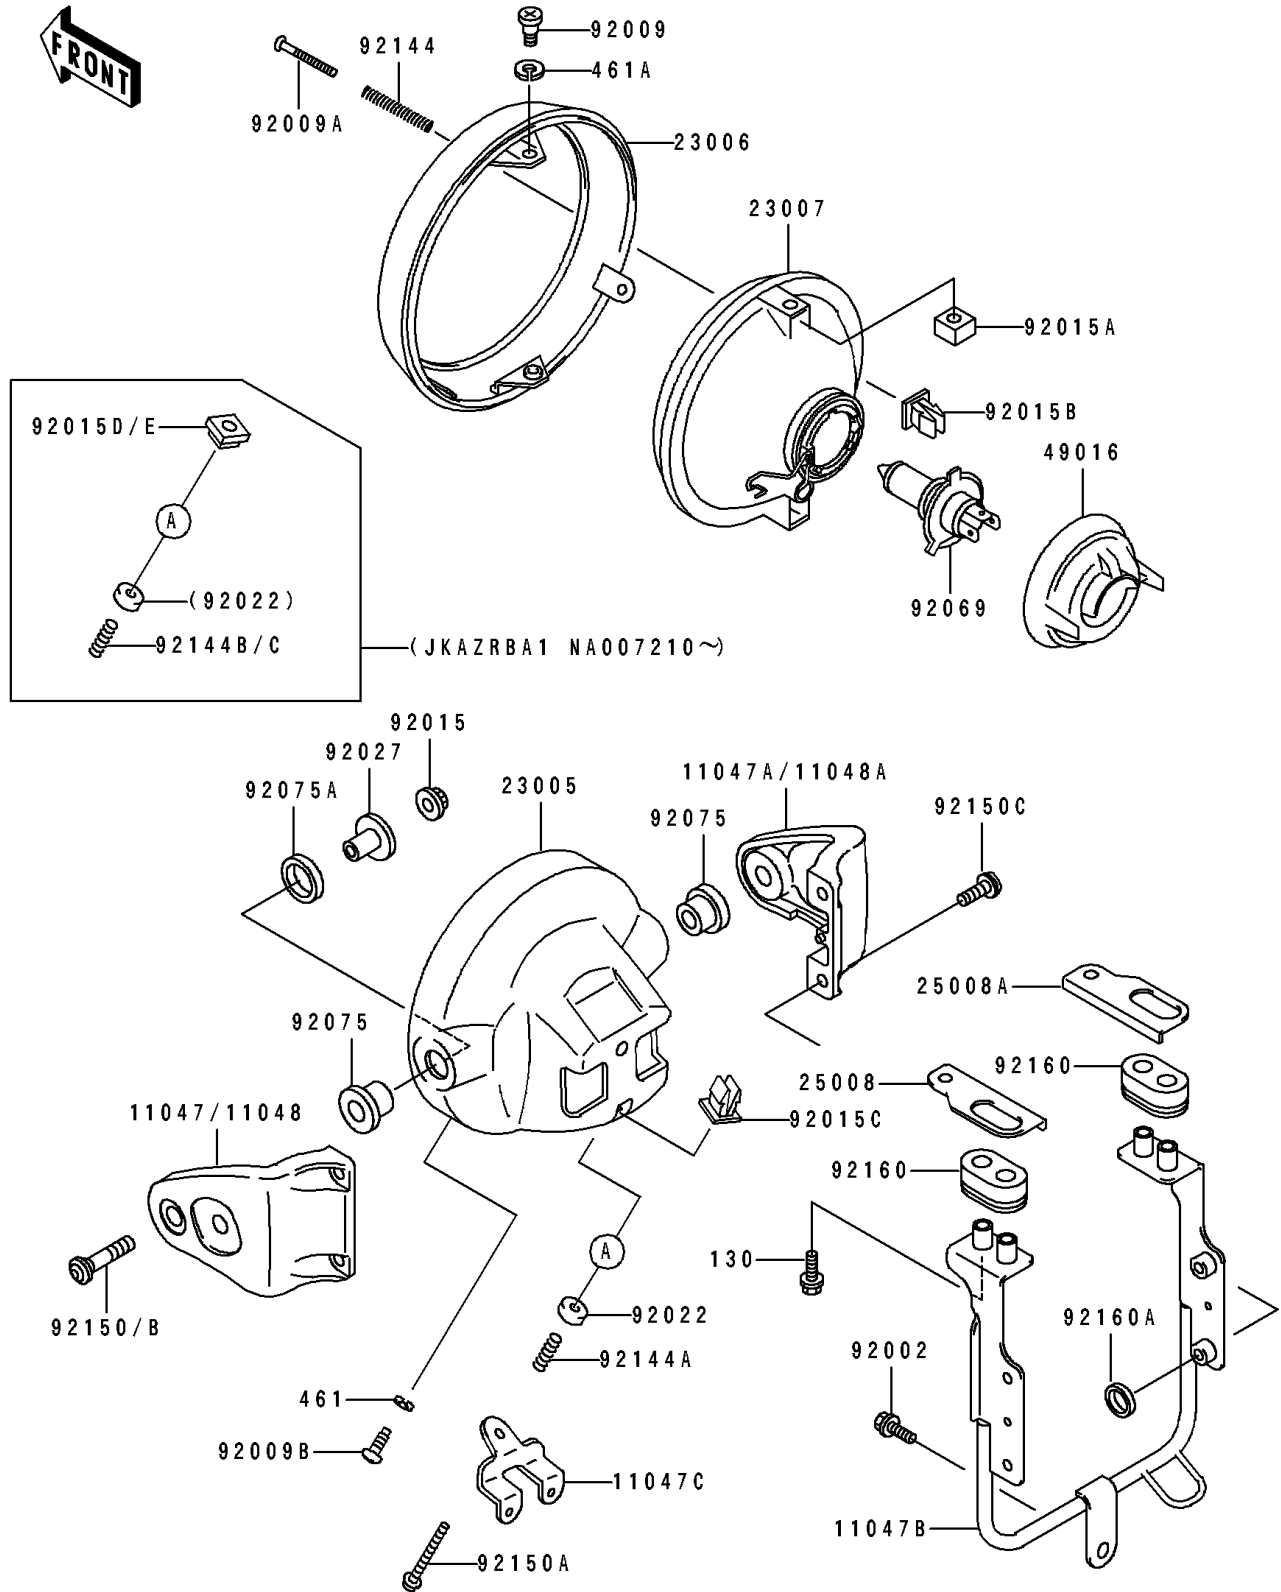

1992 ZR1100 Zephyr PARTS DIAGRAM

Headlight(s)

F2710

1992 ZR1100 Zephyr PARTS LIST

Headlight(s)

ITEM NAME	PART NUMBER	QUANTITY
BRACKET,HEAD LAMP,LH (Ref # 11047)	11047-1599	1
BRACKET,HEAD LAMP,RH (Ref # 11047A)	11047-1600	1
BRACKET,HEAD LAMP (Ref # 11047B)	11047-1602	1
BRACKET,HEAD LAMP BODY (Ref # 11047C)	11047-1639	1
BODY-COMP-HEAD LAMP,P.C.GRAY (Ref # 23005)	23005-1124-T2	1
RIM-LAMP (Ref # 23006)	23006-1064	1
LENS-COMP,HEAD LAMP (Ref # 23007)	23007-1277	1
BRACKET-METER,LH (Ref # 25008)	25008-1187	1
BRACKET-METER,RH (Ref # 25008A)	25008-1188	1
COVER-SEAL,HEAD LAMP (Ref # 49016)	49016-1158	1
BOLT (Ref # 92002)	92002-1626	1
SCREW,5MM (Ref # 92009)	92009-1681	2
SCREW,FOCUS ADJUSTING,4X45 (Ref # 92009A)	92009-1682	1
SCREW,5X16 (Ref # 92009B)	92009-1693	2
NUT,FLANGED,8MM (Ref # 92015)	92015-1014	2
NUT,5MM (Ref # 92015A)	92015-1877	2
NUT,SELF LOCK,4MM (Ref # 92015B)	92015-1878	1
NUT,SELF LOCK,5MM (Ref # 92015C)	92015-1879	1
NUT,5MM (Ref # 92015E)	92015-1897	1
WASHER,5.2X16X1.2 (Ref # 92022)	92022-263	1
COLLAR,L=20 (Ref # 92027)	92027-1131	2
BULB,12V 60/55W,H4 (Ref # 92069)	92069-1002	1
DAMPER,HEAD LAMP FITTING (Ref # 92075)	92075-1109	2
DAMPER,HEAD LAMP FITTING (Ref # 92075A)	92075-1110	2
SPRING,FOCUS ADJUSTING (Ref # 92144)	92144-1645	1
SPRING,FOCUS ADJUSTING (Ref # 92144A)	92144-1646	1
SPRING,FOCUS ADJUSTING (Ref # 92144C)	92144-1703	1
BOLT,8X40 (Ref # 92150)	92150-1403	2
BOLT,ADJUST,5X53 (Ref # 92150A)	92150-1627	1

1992 ZR1100 Zephyr PARTS LIST

Headlight(s)

ITEM NAME	PART NUMBER	QUANTITY
BOLT,SOCKET,6X14 (Ref # 92150C)	92150-1836	4
DAMPER,METER (Ref # 92160)	92160-1315	2
DAMPER (Ref # 92160A)	92160-3754	1
BOLT-FLANGED,6X25 (Ref # 130)	130J0625	4
WASHER-SPRING,5MM,BLACK (Ref # 461)	461K0500	2
WASHER-SPRING (Ref # 461A)	461L0600	2