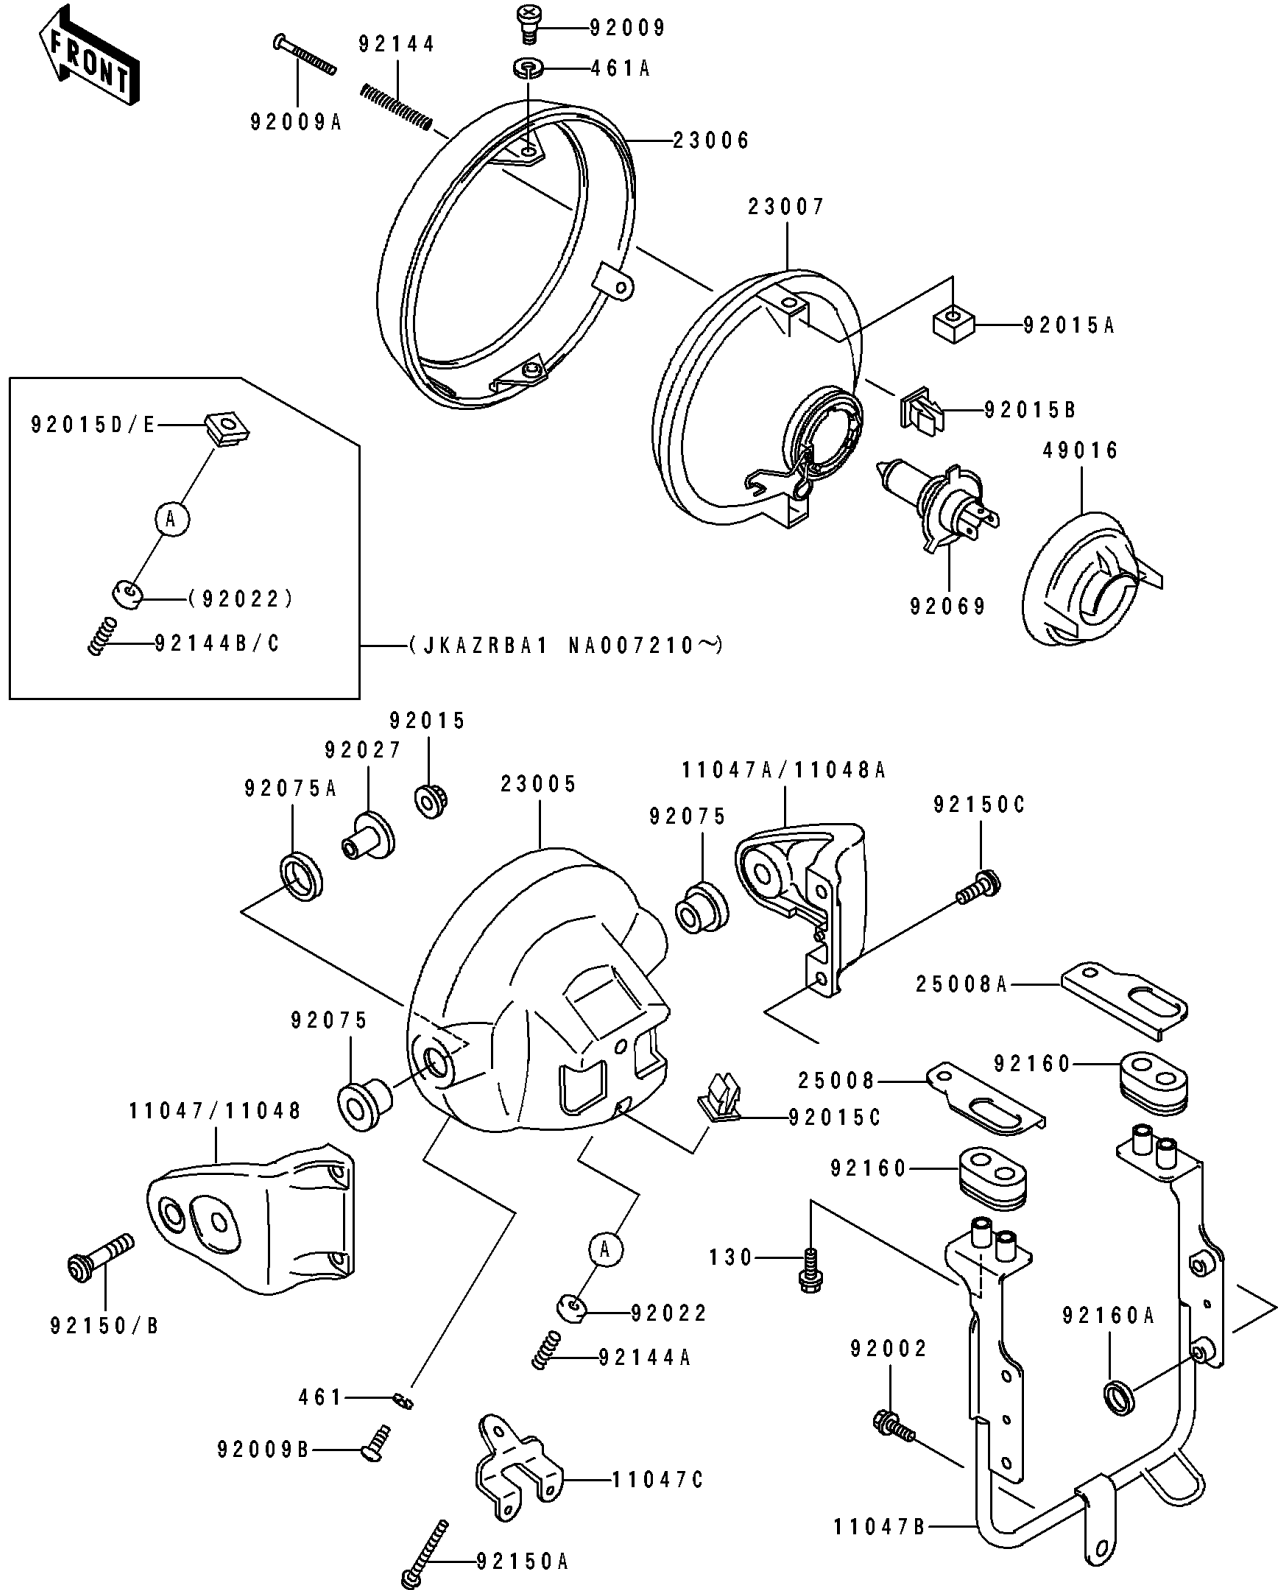

1992 ZR1100 Zephyr PARTS DIAGRAM

Headlight(s)

F2710

1992 ZR1100 Zephyr PARTS LIST

Headlight(s)

ITEM NAME	PART NUMBER	QUANTITY
BRACKET,HEAD LAMP,LH (Ref # 11047)	11047-1599	1
BRACKET,HEAD LAMP,RH (Ref # 11047A)	11047-1600	1
BRACKET,HEAD LAMP (Ref # 11047B)	11047-1602	1
BRACKET,HEAD LAMP BODY (Ref # 11047C)	11047-1639	1
BODY-COMP-HEAD LAMP,P.C.GRAY (Ref # 23005)	23005-1124-T2	1
RIM-LAMP (Ref # 23006)	23006-1064	1
LENS-COMP,HEAD LAMP (Ref # 23007)	23007-1277	1
BRACKET-METER,LH (Ref # 25008)	25008-1187	1
BRACKET-METER,RH (Ref # 25008A)	25008-1188	1
COVER-SEAL,HEAD LAMP (Ref # 49016)	49016-1158	1
BOLT (Ref # 92002)	92002-1626	1
SCREW,5MM (Ref # 92009)	92009-1681	2
SCREW,FOCUS ADJUSTING,4X45 (Ref # 92009A)	92009-1682	1
SCREW,5X16 (Ref # 92009B)	92009-1693	2
NUT,FLANGED,8MM (Ref # 92015)	92015-1014	2
NUT,5MM (Ref # 92015A)	92015-1877	2
NUT,SELF LOCK,4MM (Ref # 92015B)	92015-1878	1
NUT,SELF LOCK,5MM (Ref # 92015C)	92015-1879	1
NUT,5MM (Ref # 92015E)	92015-1897	1
WASHER,5.2X16X1.2 (Ref # 92022)	92022-263	1
COLLAR,L=20 (Ref # 92027)	92027-1131	2
BULB,12V 60/55W,H4 (Ref # 92069)	92069-1002	1
DAMPER,HEAD LAMP FITTING (Ref # 92075)	92075-1109	2
DAMPER,HEAD LAMP FITTING (Ref # 92075A)	92075-1110	2
SPRING,FOCUS ADJUSTING (Ref # 92144)	92144-1645	1
SPRING,FOCUS ADJUSTING (Ref # 92144A)	92144-1646	1
SPRING,FOCUS ADJUSTING (Ref # 92144C)	92144-1703	1
BOLT,8X40 (Ref # 92150)	92150-1403	2
BOLT,ADJUST,5X53 (Ref # 92150A)	92150-1627	1

1992 ZR1100 Zephyr PARTS LIST

Headlight(s)

ITEM NAME	PART NUMBER	QUANTITY
BOLT,SOCKET,6X14 (Ref # 92150C)	92150-1836	4
DAMPER,METER (Ref # 92160)	92160-1315	2
DAMPER (Ref # 92160A)	92160-3754	1
BOLT-FLANGED,6X25 (Ref # 130)	130J0625	4
WASHER-SPRING,5MM,BLACK (Ref # 461)	461K0500	2
WASHER-SPRING (Ref # 461A)	461L0600	2