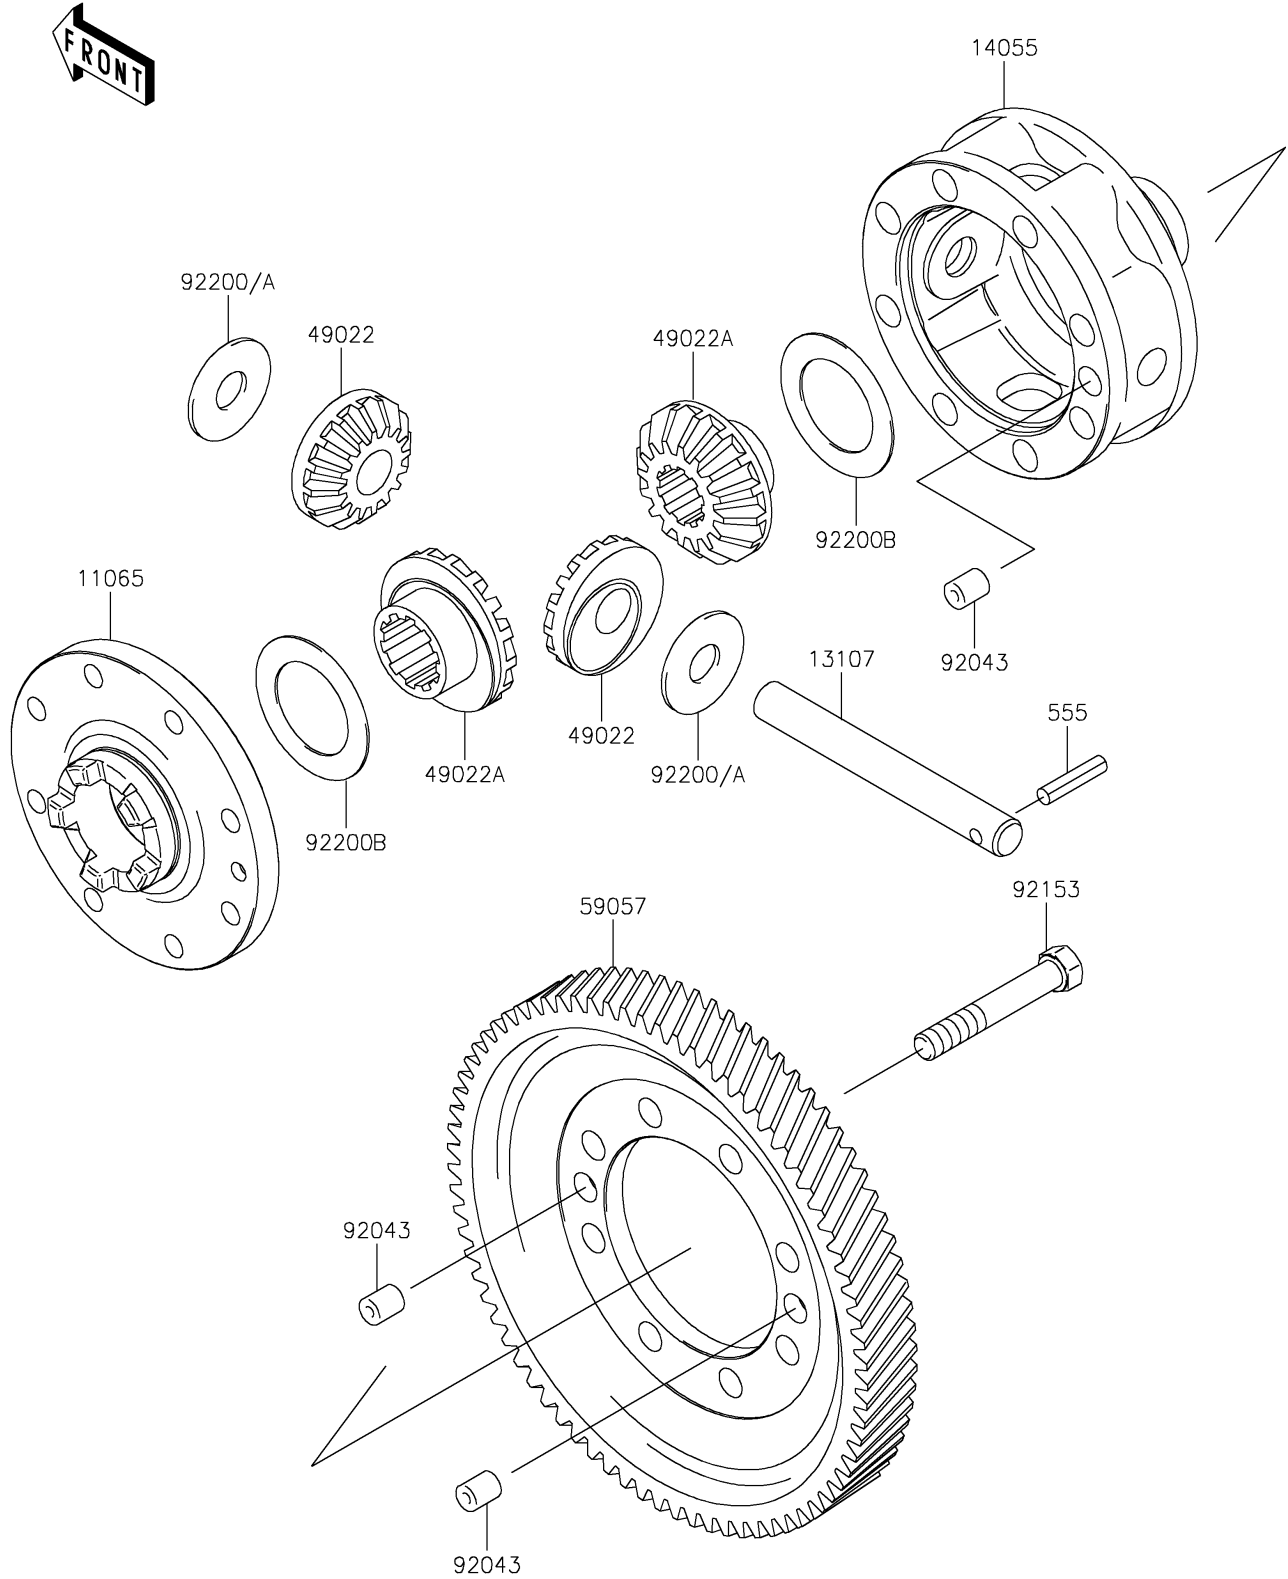

2018 MULE 4000 TRANS™ PARTS DIAGRAM

Differential

E1451

2018 MULE 4000 TRANS™ PARTS LIST

Differential

ITEM NAME	PART NUMBER	QUANTITY
CAP,GEAR CASE (Ref # 11065)	11065-0033	1
SHAFT (Ref # 13107)	13107-0009	1
CASE-GEAR,DIFFERENTIAL (Ref # 14055)	14055-0003	1
GEAR-BEVEL,10T (Ref # 49022)	49022-1105	2
GEAR-BEVEL,16T (Ref # 49022A)	49022-1117	2
GEAR-HELICAL,DIFFERENTIAL (Ref # 59057)	59057-0002	1
PIN,10X12 (Ref # 92043)	92043-0029	3
BOLT,10X63 (Ref # 92153)	92153-0331	8
WASHER,14.5X38X1.2 (Ref # 92200)	92200-0021	2
WASHER,14.5X38X1.0 (Ref # 92200A)	92200-1044	AR
WASHER,35.5X54X1.0 (Ref # 92200B)	92200-1045	2
PIN-SPRING (Ref # 555)	555A0525	1