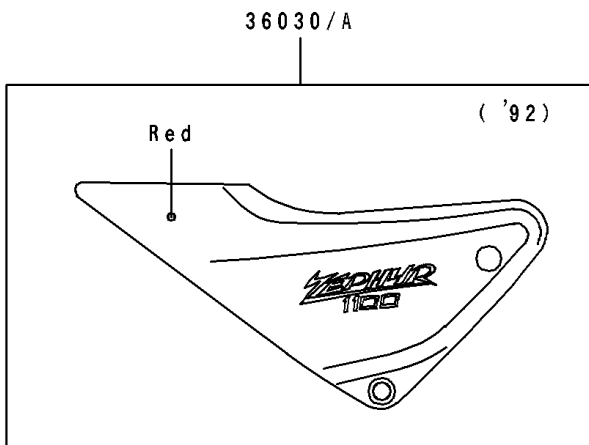

1994 ZR1100 Zephyr PARTS DIAGRAM

Side Covers/Chain Cover

F2610

1994 ZR1100 Zephyr PARTS LIST

Side Covers/Chain Cover

ITEM NAME	PART NUMBER	QUANTITY
CASE-CHAIN (Ref # 36014)	36014-1180	1
COVER-SIDE,LH,L.V.RED (Ref # 36030D)	36030-5133-P5	1
COVER-SIDE,RH,L.V.RED (Ref # 36030E)	36030-5134-P5	1
SCREW,6X18,BLACK (Ref # 92009)	92009-1181	2
SCREW,6X10,WHITE (Ref # 92009A)	92009-1286	3
COLLAR,L=9.1,BLACK (Ref # 92027)	92027-1935	2
GROMMET (Ref # 92071)	92071-056	4
DAMPER (Ref # 92075)	92075-1634	2