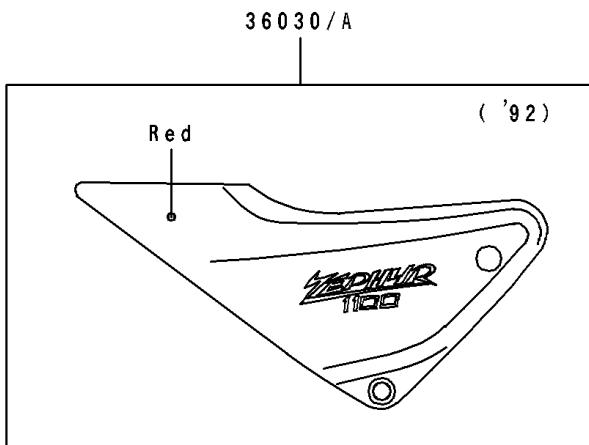

# 1994 ZR1100 Zephyr PARTS DIAGRAM

Side Covers/Chain Cover

F2610

# 1994 ZR1100 Zephyr PARTS LIST

Side Covers/Chain Cover

ITEM NAME	PART NUMBER	QUANTITY
CASE-CHAIN (Ref # 36014)	36014-1180	1
COVER-SIDE,LH,L.V.RED (Ref # 36030D)	36030-5133-P5	1
COVER-SIDE,RH,L.V.RED (Ref # 36030E)	36030-5134-P5	1
SCREW,6X18,BLACK (Ref # 92009)	92009-1181	2
SCREW,6X10,WHITE (Ref # 92009A)	92009-1286	3
COLLAR,L=9.1,BLACK (Ref # 92027)	92027-1935	2
GROMMET (Ref # 92071)	92071-056	4
DAMPER (Ref # 92075)	92075-1634	2