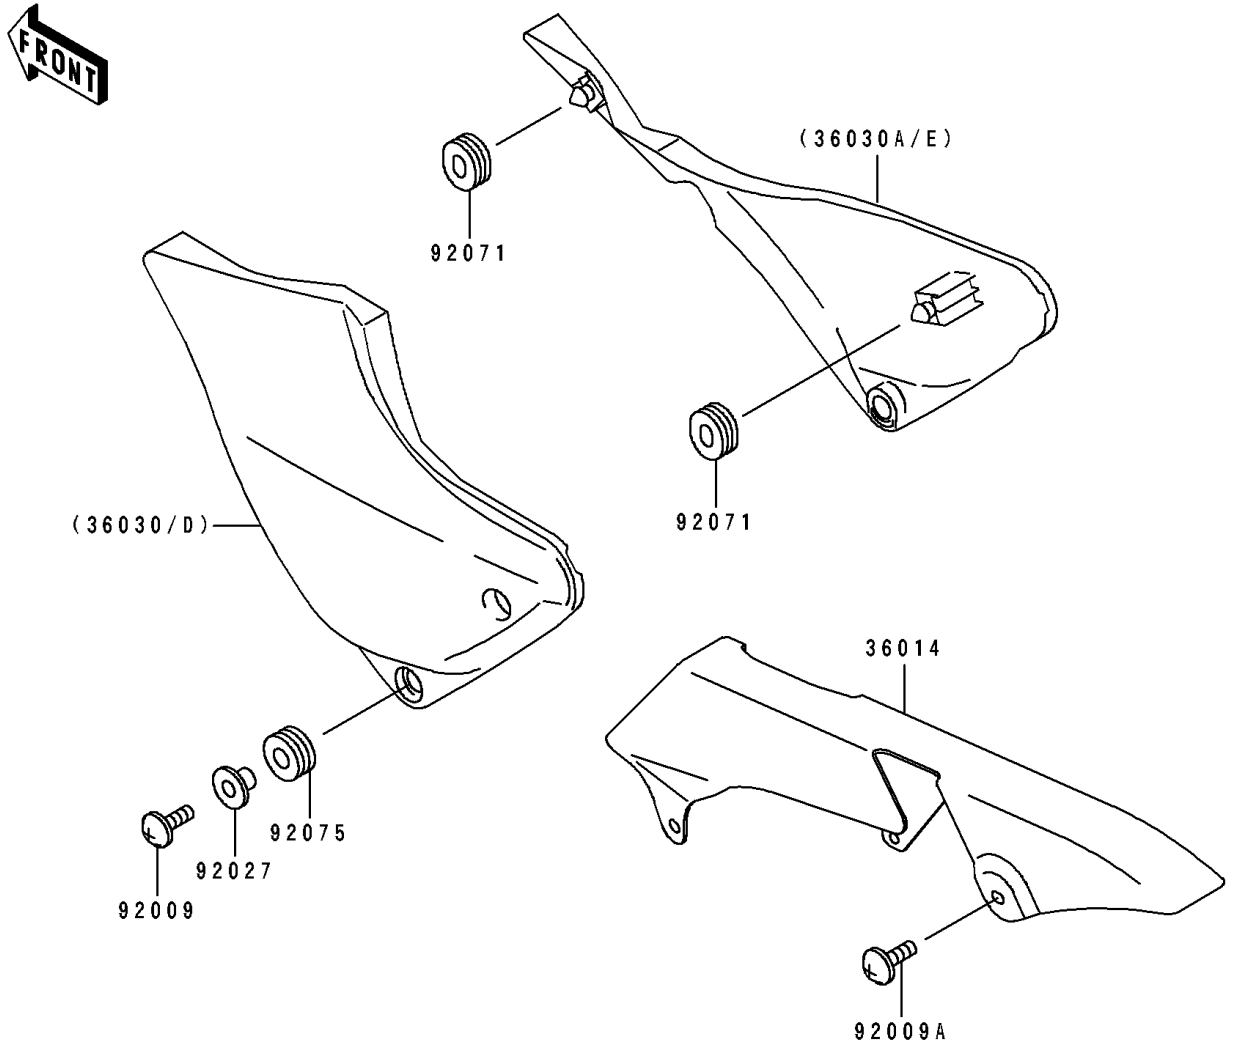

# 1994 ZR1100 Zephyr PARTS DIAGRAM

Side Covers/Chain Cover

F2610

# 1994 ZR1100 Zephyr PARTS LIST

Side Covers/Chain Cover

ITEM NAME	PART NUMBER	QUANTITY
CASE-CHAIN (Ref # 36014)	36014-1180	1
COVER-SIDE,LH,L.V.RED (Ref # 36030D)	36030-5133-P5	1
COVER-SIDE,RH,L.V.RED (Ref # 36030E)	36030-5134-P5	1
SCREW,6X18,BLACK (Ref # 92009)	92009-1181	2
SCREW,6X10,WHITE (Ref # 92009A)	92009-1286	3
COLLAR,L=9.1,BLACK (Ref # 92027)	92027-1935	2
GROMMET (Ref # 92071)	92071-056	4
DAMPER (Ref # 92075)	92075-1634	2