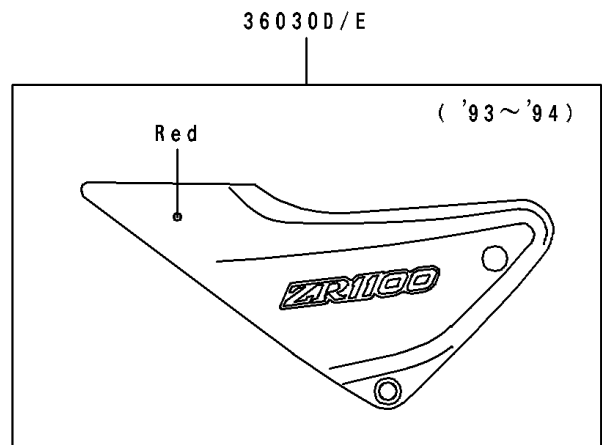

# 1994 ZR1100 Zephyr PARTS DIAGRAM

Side Covers/Chain Cover

F2610

# 1994 ZR1100 Zephyr PARTS LIST

Side Covers/Chain Cover

ITEM NAME	PART NUMBER	QUANTITY
CASE-CHAIN (Ref # 36014)	36014-1180	1
COVER-SIDE,LH,L.V.RED (Ref # 36030D)	36030-5133-P5	1
COVER-SIDE,RH,L.V.RED (Ref # 36030E)	36030-5134-P5	1
SCREW,6X18,BLACK (Ref # 92009)	92009-1181	2
SCREW,6X10,WHITE (Ref # 92009A)	92009-1286	3
COLLAR,L=9.1,BLACK (Ref # 92027)	92027-1935	2
GROMMET (Ref # 92071)	92071-056	4
DAMPER (Ref # 92075)	92075-1634	2