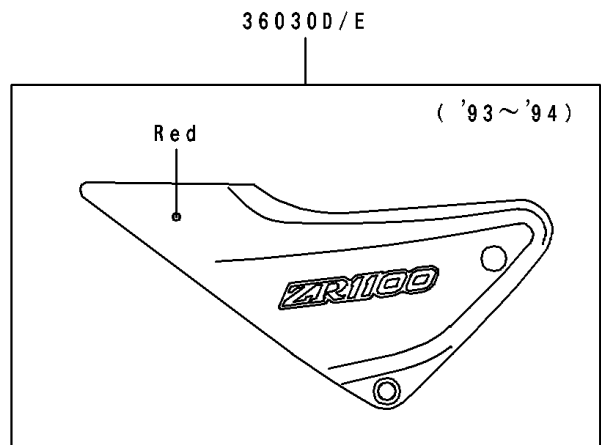

1994 ZR1100 Zephyr PARTS DIAGRAM

Side Covers/Chain Cover

F2610

1994 ZR1100 Zephyr PARTS LIST

Side Covers/Chain Cover

ITEM NAME	PART NUMBER	QUANTITY
CASE-CHAIN (Ref # 36014)	36014-1180	1
COVER-SIDE,LH,L.V.RED (Ref # 36030D)	36030-5133-P5	1
COVER-SIDE,RH,L.V.RED (Ref # 36030E)	36030-5134-P5	1
SCREW,6X18,BLACK (Ref # 92009)	92009-1181	2
SCREW,6X10,WHITE (Ref # 92009A)	92009-1286	3
COLLAR,L=9.1,BLACK (Ref # 92027)	92027-1935	2
GROMMET (Ref # 92071)	92071-056	4
DAMPER (Ref # 92075)	92075-1634	2