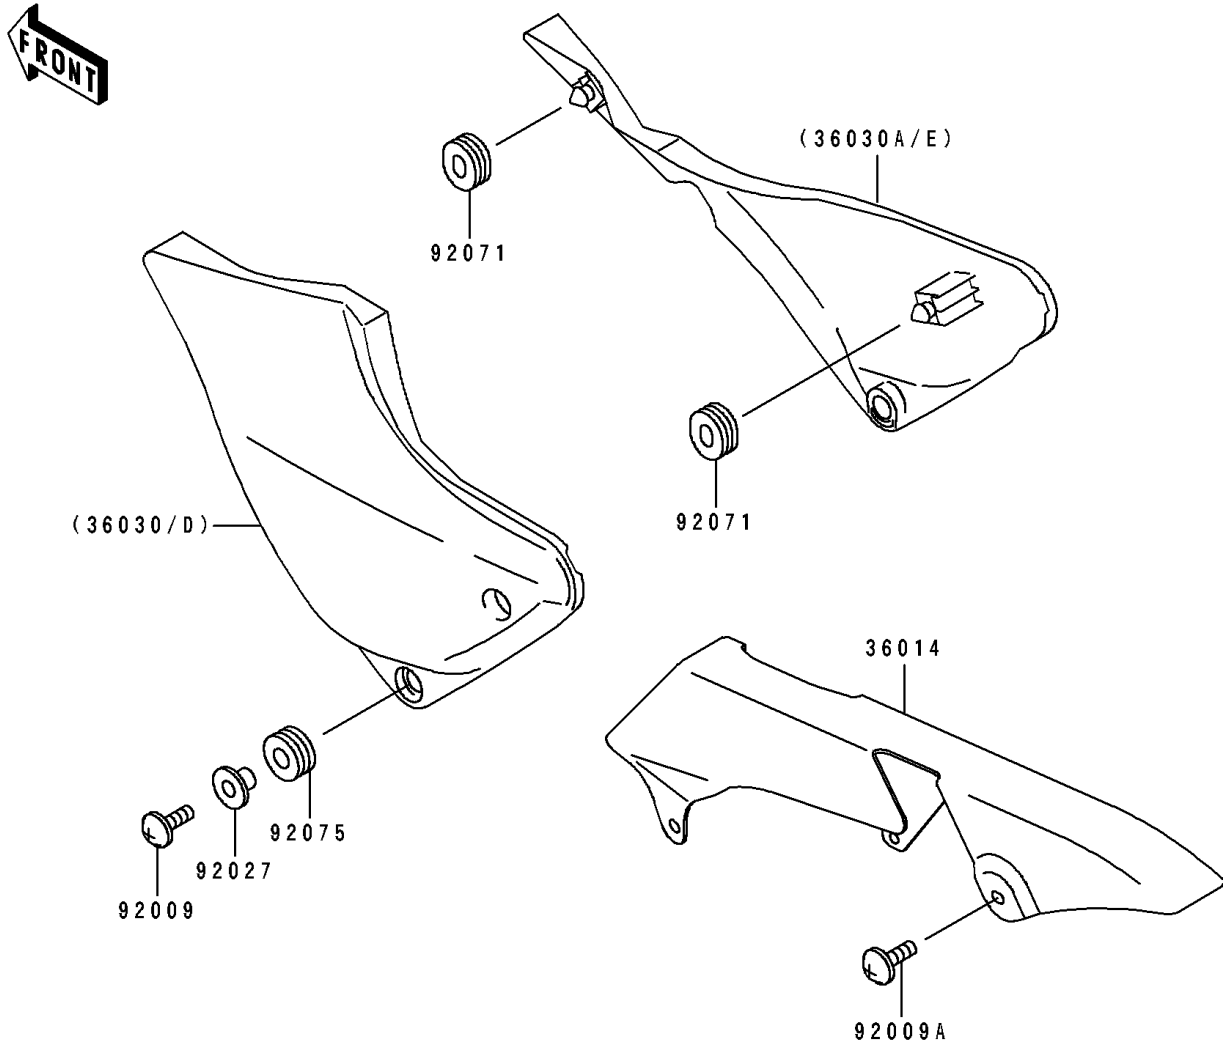

1994 ZR1100 Zephyr PARTS DIAGRAM

Side Covers/Chain Cover

F2610

1994 ZR1100 Zephyr PARTS LIST

Side Covers/Chain Cover

ITEM NAME	PART NUMBER	QUANTITY
CASE-CHAIN (Ref # 36014)	36014-1180	1
COVER-SIDE,LH,L.V.RED (Ref # 36030D)	36030-5133-P5	1
COVER-SIDE,RH,L.V.RED (Ref # 36030E)	36030-5134-P5	1
SCREW,6X18,BLACK (Ref # 92009)	92009-1181	2
SCREW,6X10,WHITE (Ref # 92009A)	92009-1286	3
COLLAR,L=9.1,BLACK (Ref # 92027)	92027-1935	2
GROMMET (Ref # 92071)	92071-056	4
DAMPER (Ref # 92075)	92075-1634	2