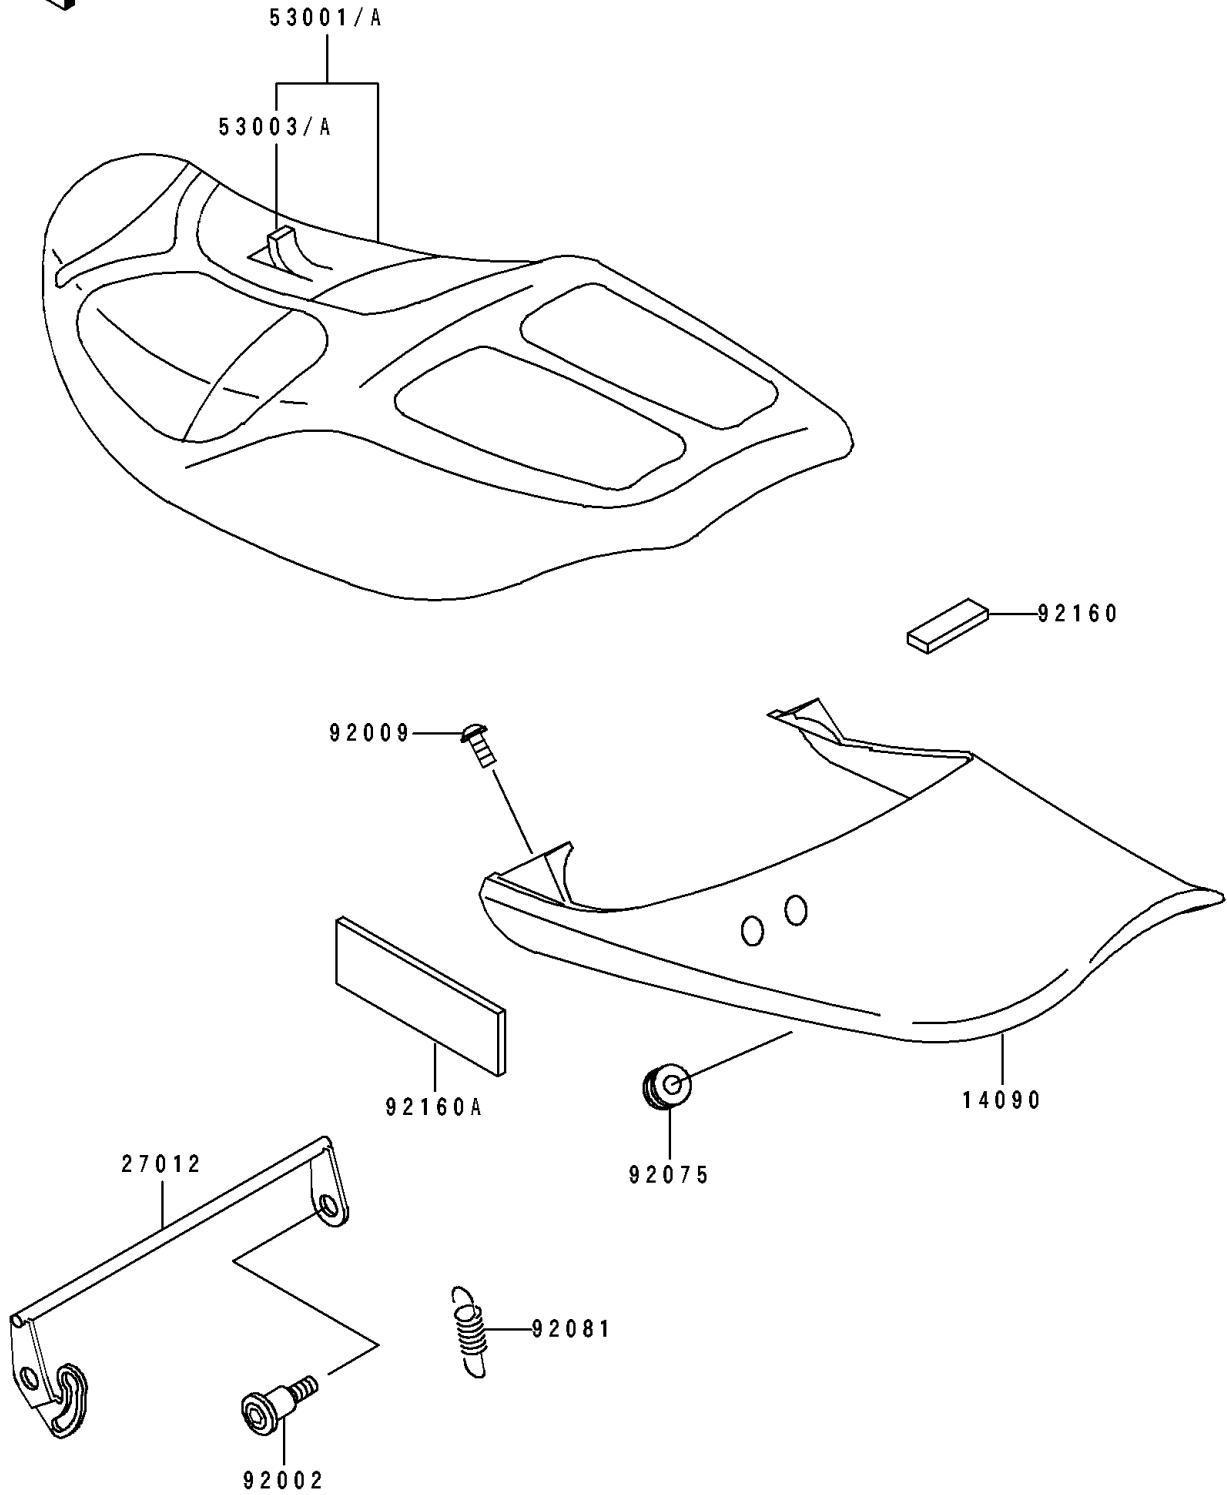

1994 ZR1100 Zephyr PARTS DIAGRAM

Seat

F2510

1994 ZR1100 Zephyr PARTS LIST

Seat

ITEM NAME	PART NUMBER	QUANTITY
COVER,SEAT,L.V.RED (Ref # 14090)	14090-1175-P5	1
HOOK,SEAT (Ref # 27012)	27012-1458	1
SEAT-ASSY,DUAL,BLACK (Ref # 53001A)	53001-1701-MA	1
LEATHER,SEAT,BLACK (Ref # 53003A)	53003-1272-MA	1
BOLT,SOCKET,6MM (Ref # 92002)	92002-1616	2
SCREW,6X14 (Ref # 92009)	92009-1288	2
DAMPER (Ref # 92075)	92075-1067	2
SPRING (Ref # 92081)	92081-1023	1
DAMPER (Ref # 92160)	92160-1075	1
DAMPER (Ref # 92160A)	92160-1266	2