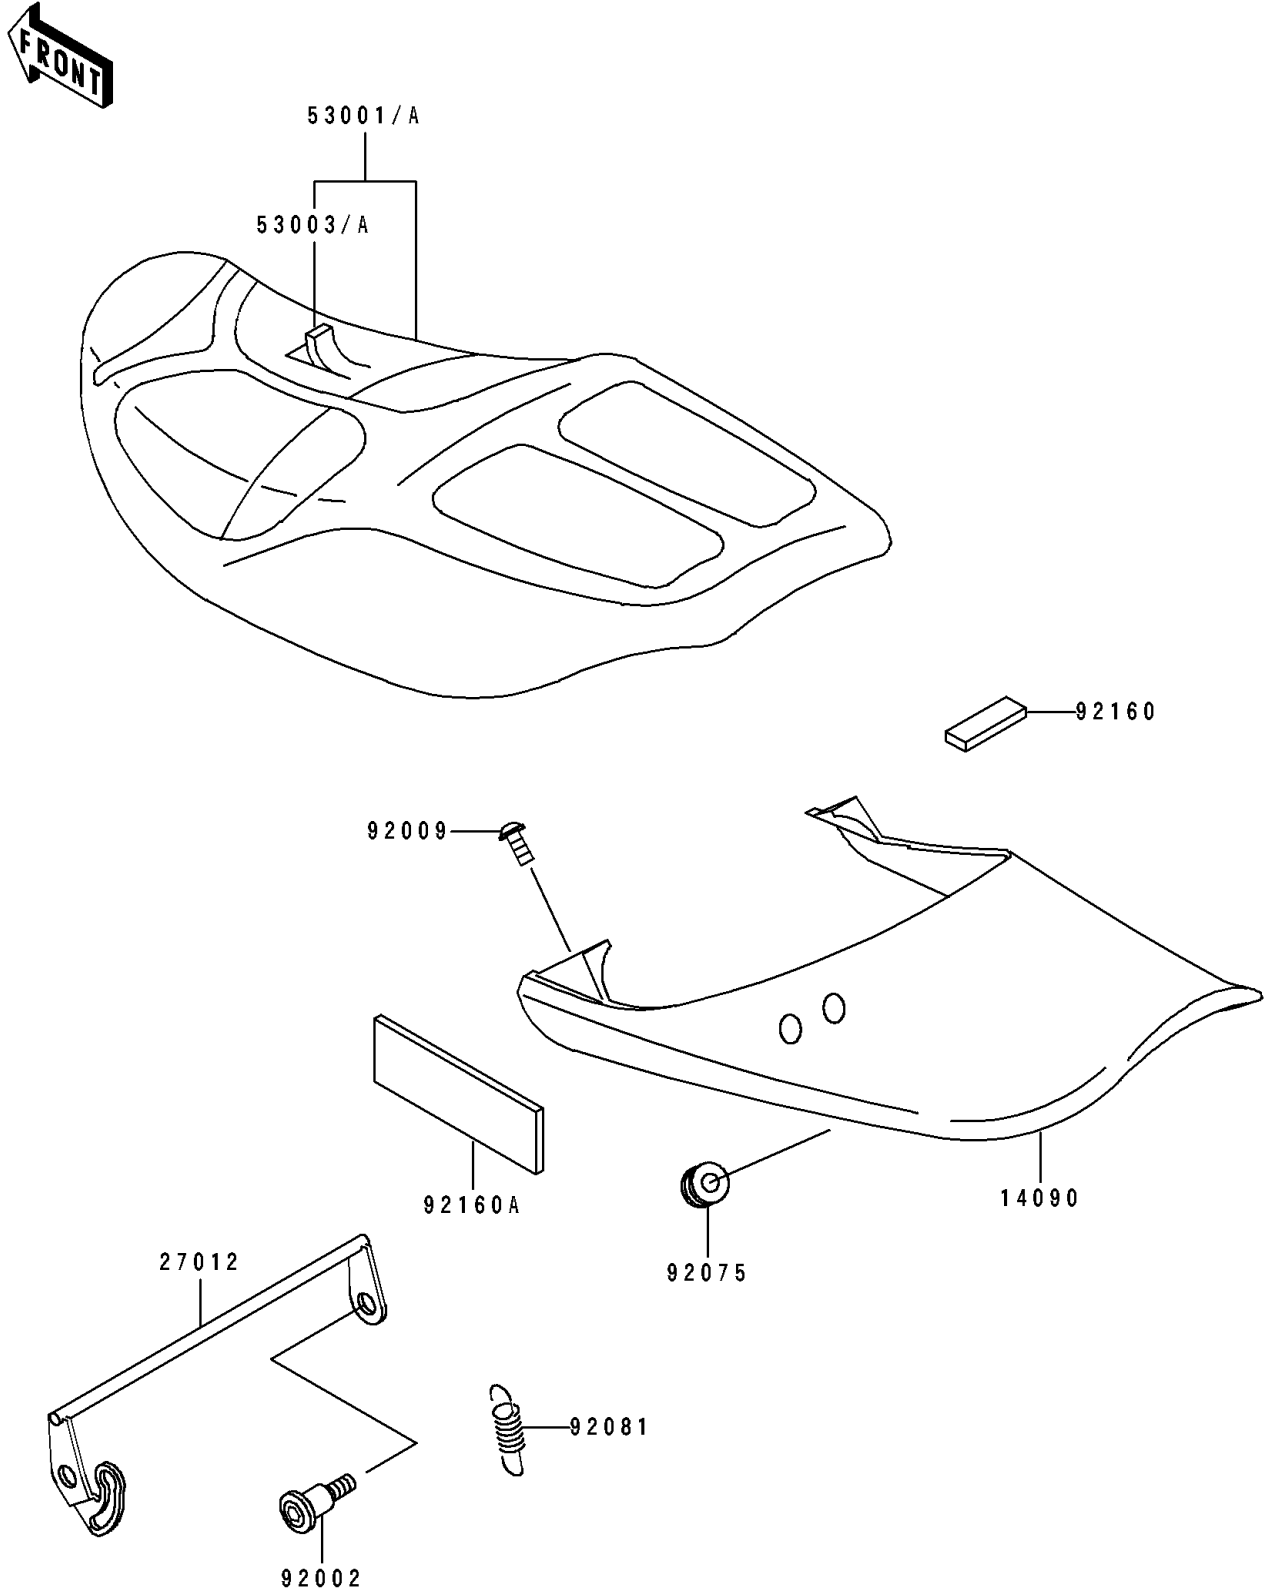

# 1992 ZR1100 Zephyr PARTS DIAGRAM

Seat

F2510

# 1992 ZR1100 Zephyr PARTS LIST

## Seat

ITEM NAME	PART NUMBER	QUANTITY
COVER,SEAT,L.V.RED (Ref # 14090)	14090-1175-P5	1
HOOK,SEAT (Ref # 27012)	27012-1458	1
SEAT-ASSY,DUAL,BLACK (Ref # 53001)	53001-1672-MA	1
LEATHER,SEAT,BLACK (Ref # 53003)	53003-1264-MA	1
BOLT,SOCKET,6MM (Ref # 92002)	92002-1616	2
SCREW,6X14 (Ref # 92009)	92009-1288	2
DAMPER (Ref # 92075)	92075-1067	2
SPRING (Ref # 92081)	92081-1023	1
DAMPER (Ref # 92160)	92160-1075	1
DAMPER (Ref # 92160A)	92160-1266	2