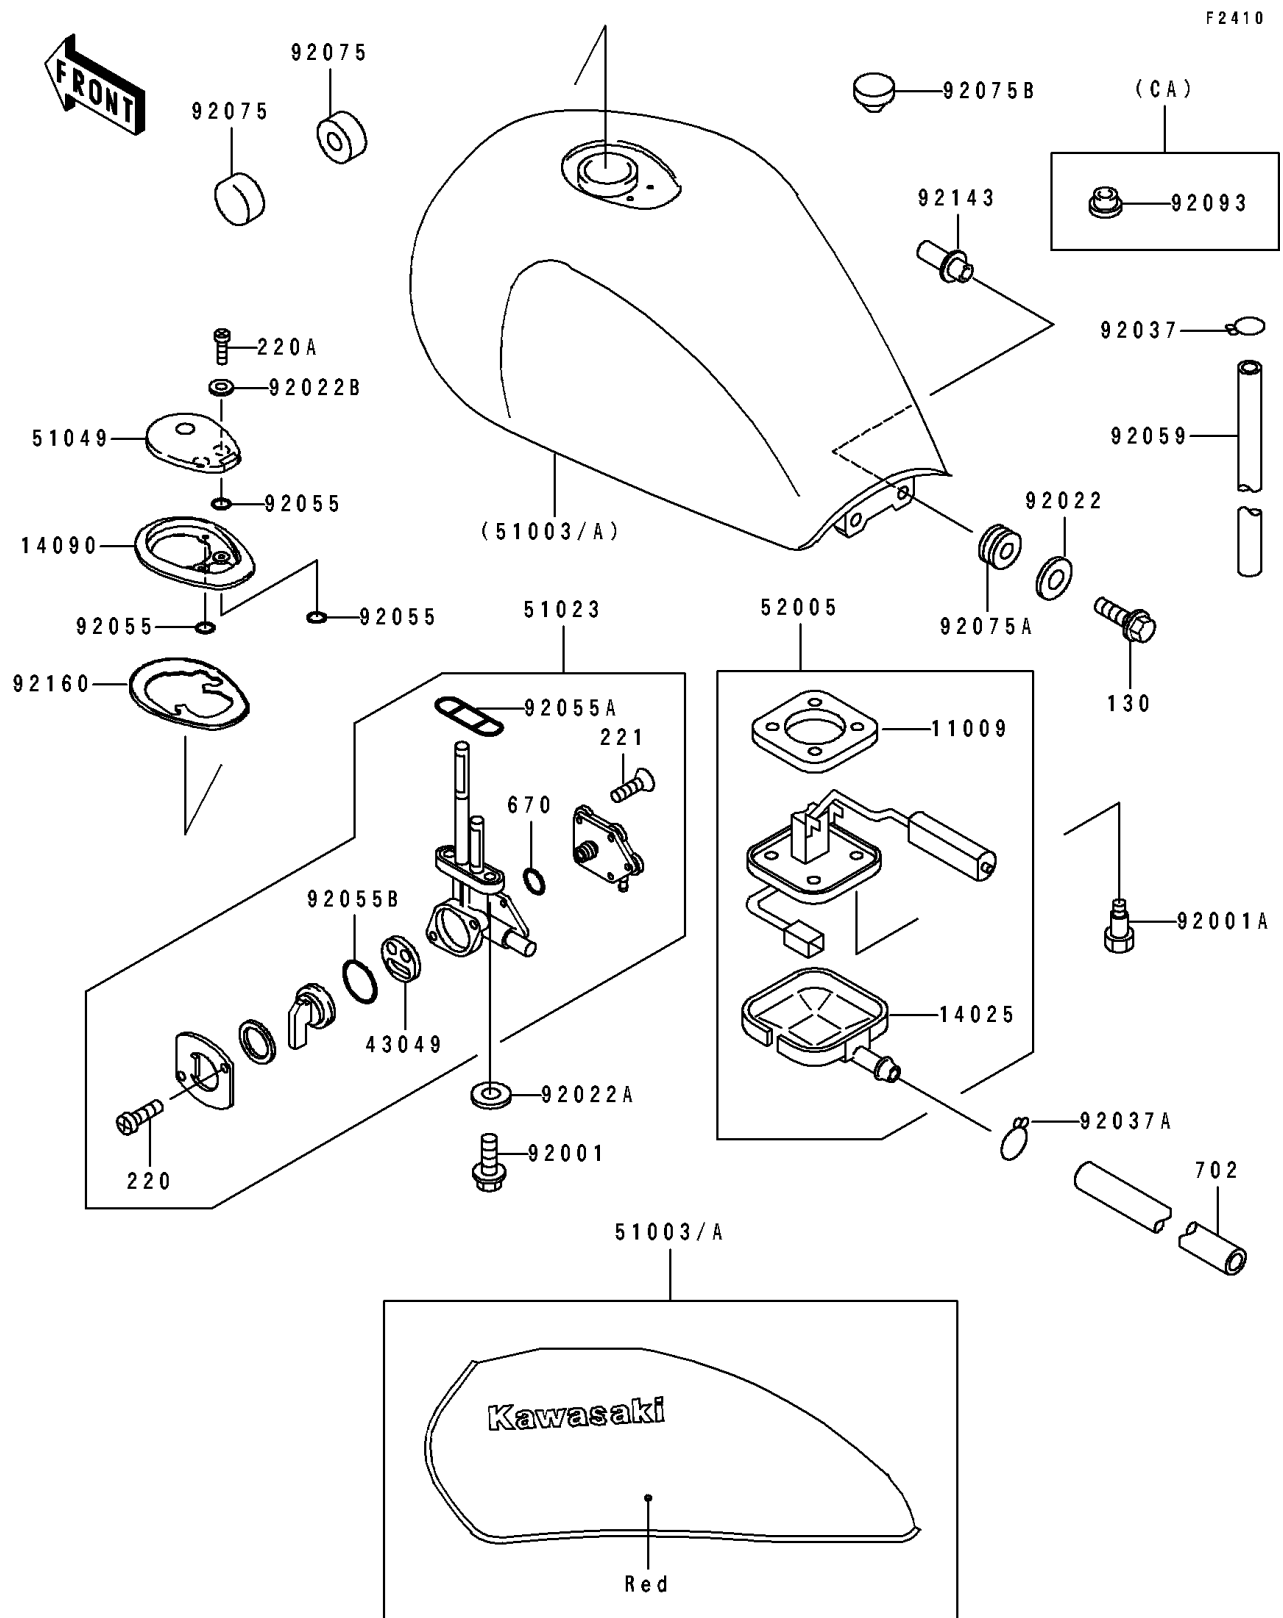

# 1994 ZR1100 Zephyr PARTS DIAGRAM

Fuel Tank

# 1994 ZR1100 Zephyr PARTS LIST

## Fuel Tank

ITEM NAME	PART NUMBER	QUANTITY
GASKET,FUEL GAUGE (Ref # 11009)	11009-1656	1
COVER,FUEL GAUGE (Ref # 14025)	14025-1536	1
COVER,TANK CAP (Ref # 14090)	14090-1180	1
PACKING,TAP VALVE (Ref # 43049)	43049-1066	1
TANK-COMP-FUEL,L.V.RED (Ref # 51003)	51003-5444-P5	1
TAP-ASSY,FUEL (Ref # 51023)	51023-1166	1
CAP-TANK,FUEL (Ref # 51049)	51049-1088	1
GAUGE,FUEL (Ref # 52005)	52005-1103	1
BOLT,6X20 (Ref # 92001)	92001-1091	2
BOLT,FUEL GAUGE (Ref # 92001A)	92001-1705	4
WASHER,6.5X24X2 (Ref # 92022)	92022-1690	2
WASHER,6.2X11X1.5 (Ref # 92022A)	92022-183	2
WASHER,5.1X10X1.0 (Ref # 92022B)	92022-1977	3
CLAMP,TUBE (Ref # 92037)	92037-010	1
CLAMP,TUBE (Ref # 92037A)	92037-147	1
RING-O (Ref # 92055)	92055-1023	5
RING-O,FUEL TAP PACKING (Ref # 92055A)	92055-1112	1
RING-O,TAP LEVER (Ref # 92055B)	92055-1419	1
TUBE,6X9X360 (Ref # 92059)	92059-103	1
DAMPER,FUEL TANK (Ref # 92075)	92075-101	2
DAMPER (Ref # 92075A)	92075-1690	2
DAMPER (Ref # 92075B)	92075-1737	2
COLLAR (Ref # 92143)	92143-1560	2
DAMPER,TANK CAP COVER (Ref # 92160)	92160-1339	1
BOLT-FLANGED,6X50 (Ref # 130)	130G0650	2
SCREW-PAN-CROS (Ref # 220)	220B0308	2
SCREW-PAN-CROS (Ref # 220A)	220B0514	3
SCREW-CSK-CROS,4X14 (Ref # 221)	221B0414	5
O RING,4MM (Ref # 670)	670B1504	1

# 1994 ZR1100 Zephyr PARTS LIST

Fuel Tank

ITEM NAME	PART NUMBER	QUANTITY
TUBE-RUBBER,7X10X550 (Ref # 702)	702A07550	1