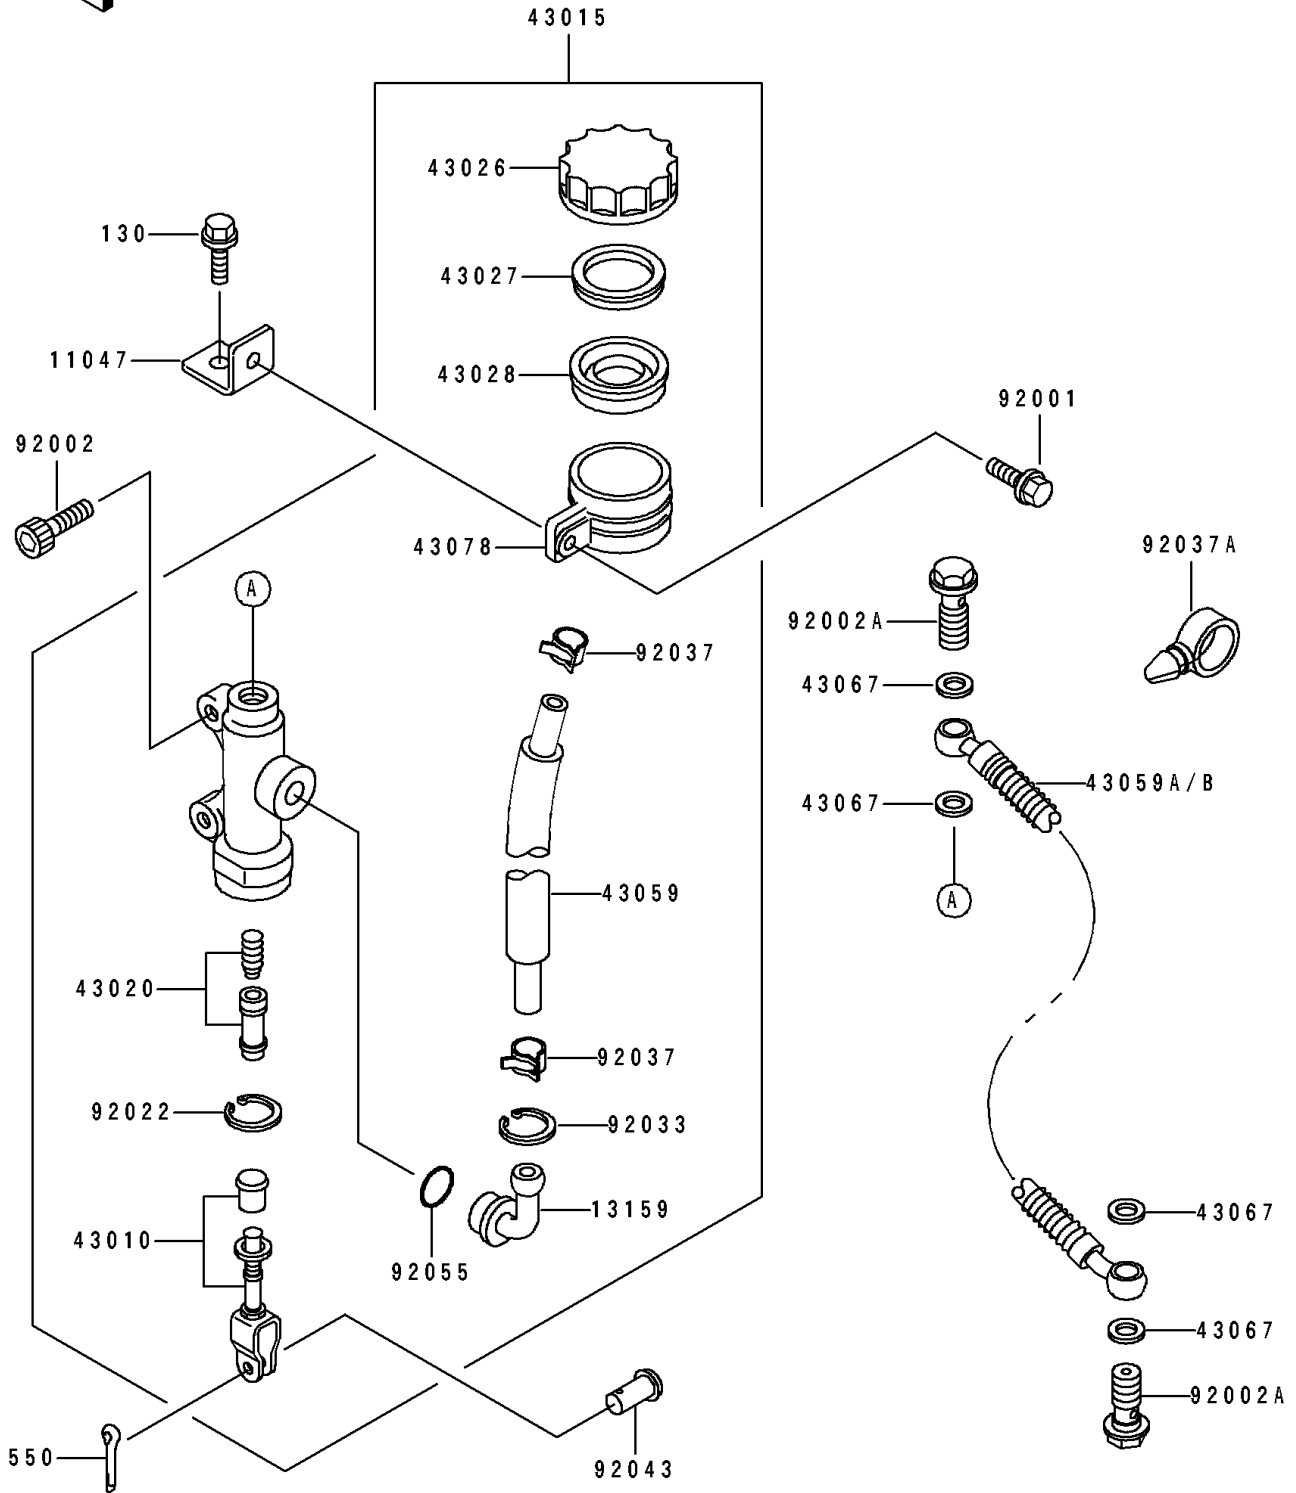

# 1994 ZR1100 Zephyr PARTS DIAGRAM

Rear Master Cylinder

F2293

# 1994 ZR1100 Zephyr PARTS LIST

## Rear Master Cylinder

ITEM NAME	PART NUMBER	QUANTITY
BRACKET,RESERVOIR TANK (Ref # 11047)	11047-1633	1
CONNECTOR,RR MASTER CYLINDER (Ref # 13159)	13159-1052	1
ROD-ASSY-BRAKE (Ref # 43010)	43010-1072	1
CYLINDER-ASSY-MASTER,RR (Ref # 43015)	43015-1491	1
PISTON-COMP-BRAKE,RR (Ref # 43020)	43020-1067	1
CAP-BRAKE (Ref # 43026)	43026-1051	1
PLATE-DIAPHRAGM (Ref # 43027)	43027-1051	1
DIAPHRAGM,MASTER CYLINDER (Ref # 43028)	43028-1057	1
HOSE-BRAKE,RR MASTER CYLINDER (Ref # 43059)	43059-1566	1
HOSE-BRAKE,RR (Ref # 43059B)	43059-1782	1
WASHER,10.5X15X1.5 (Ref # 43067)	43067-001	4
RESERVOIR,RR MASTER CYLINDER (Ref # 43078)	43078-1082	1
BOLT,W/P,6X16 (Ref # 92001)	92001-1860	1
BOLT,SOCKET,8X30 (Ref # 92002)	92002-1179	2
BOLT,OIL,L=23 (Ref # 92002A)	92002-1888	2
WASHER,CIRCRIP (Ref # 92022)	92022-1601	1
RING-SNAP,20.5MM (Ref # 92033)	92033-1186	1
CLAMP,BRAKE HOSE (Ref # 92037)	92037-1547	2
CLAMP,HOSE (Ref # 92037A)	92037-1827	1
PIN,8MM (Ref # 92043)	92043-1303	1
RING-O,MASTER CYLINDER (Ref # 92055)	92055-1251	1
BOLT-FLANGED (Ref # 130)	130D0610	1
PIN-COTTER,2.0X15 (Ref # 550)	550D2015	1