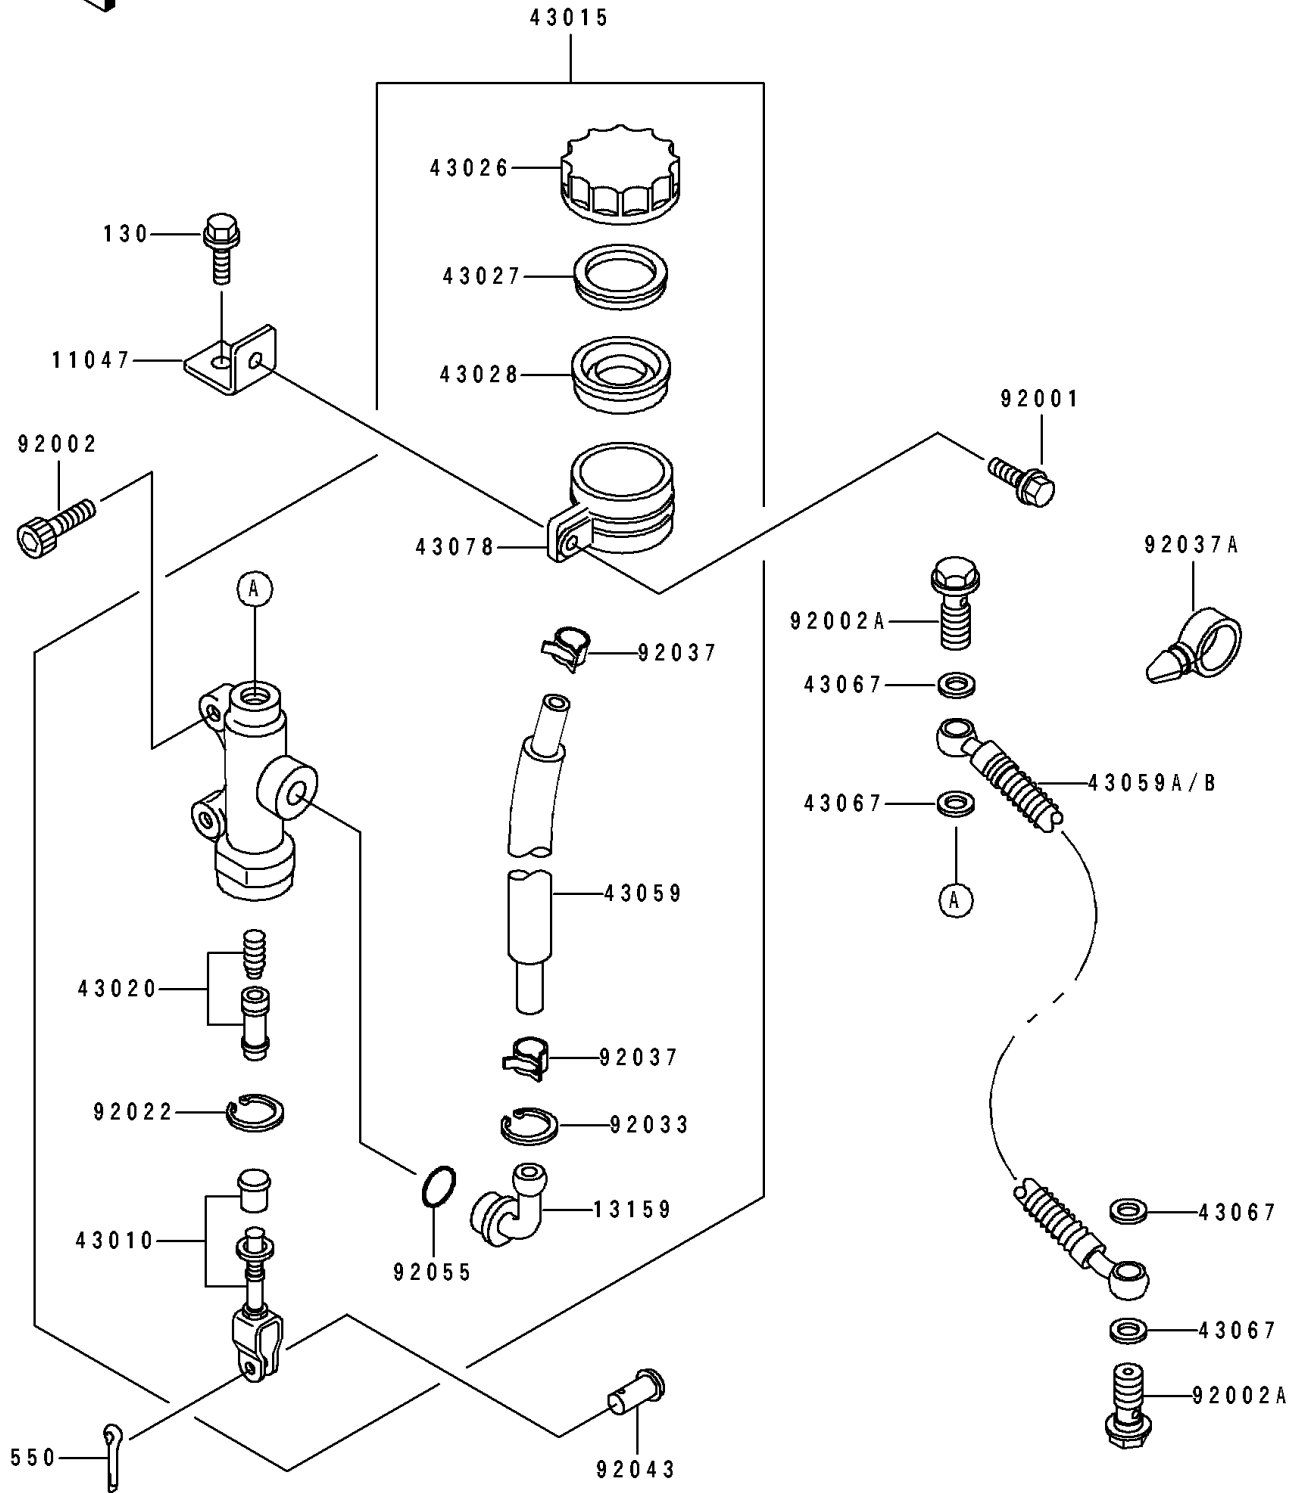

1994 ZR1100 Zephyr PARTS DIAGRAM

Rear Master Cylinder

F2293

1994 ZR1100 Zephyr PARTS LIST

Rear Master Cylinder

ITEM NAME	PART NUMBER	QUANTITY
BRACKET,RESERVOIR TANK (Ref # 11047)	11047-1633	1
CONNECTOR,RR MASTER CYLINDER (Ref # 13159)	13159-1052	1
ROD-ASSY-BRAKE (Ref # 43010)	43010-1072	1
CYLINDER-ASSY-MASTER,RR (Ref # 43015)	43015-1491	1
PISTON-COMP-BRAKE,RR (Ref # 43020)	43020-1067	1
CAP-BRAKE (Ref # 43026)	43026-1051	1
PLATE-DIAPHRAGM (Ref # 43027)	43027-1051	1
DIAPHRAGM,MASTER CYLINDER (Ref # 43028)	43028-1057	1
HOSE-BRAKE,RR MASTER CYLINDER (Ref # 43059)	43059-1566	1
HOSE-BRAKE,RR (Ref # 43059B)	43059-1782	1
WASHER,10.5X15X1.5 (Ref # 43067)	43067-001	4
RESERVOIR,RR MASTER CYLINDER (Ref # 43078)	43078-1082	1
BOLT,W/P,6X16 (Ref # 92001)	92001-1860	1
BOLT,SOCKET,8X30 (Ref # 92002)	92002-1179	2
BOLT,OIL,L=23 (Ref # 92002A)	92002-1888	2
WASHER,CIRCRIP (Ref # 92022)	92022-1601	1
RING-SNAP,20.5MM (Ref # 92033)	92033-1186	1
CLAMP,BRAKE HOSE (Ref # 92037)	92037-1547	2
CLAMP,HOSE (Ref # 92037A)	92037-1827	1
PIN,8MM (Ref # 92043)	92043-1303	1
RING-O,MASTER CYLINDER (Ref # 92055)	92055-1251	1
BOLT-FLANGED (Ref # 130)	130D0610	1
PIN-COTTER,2.0X15 (Ref # 550)	550D2015	1