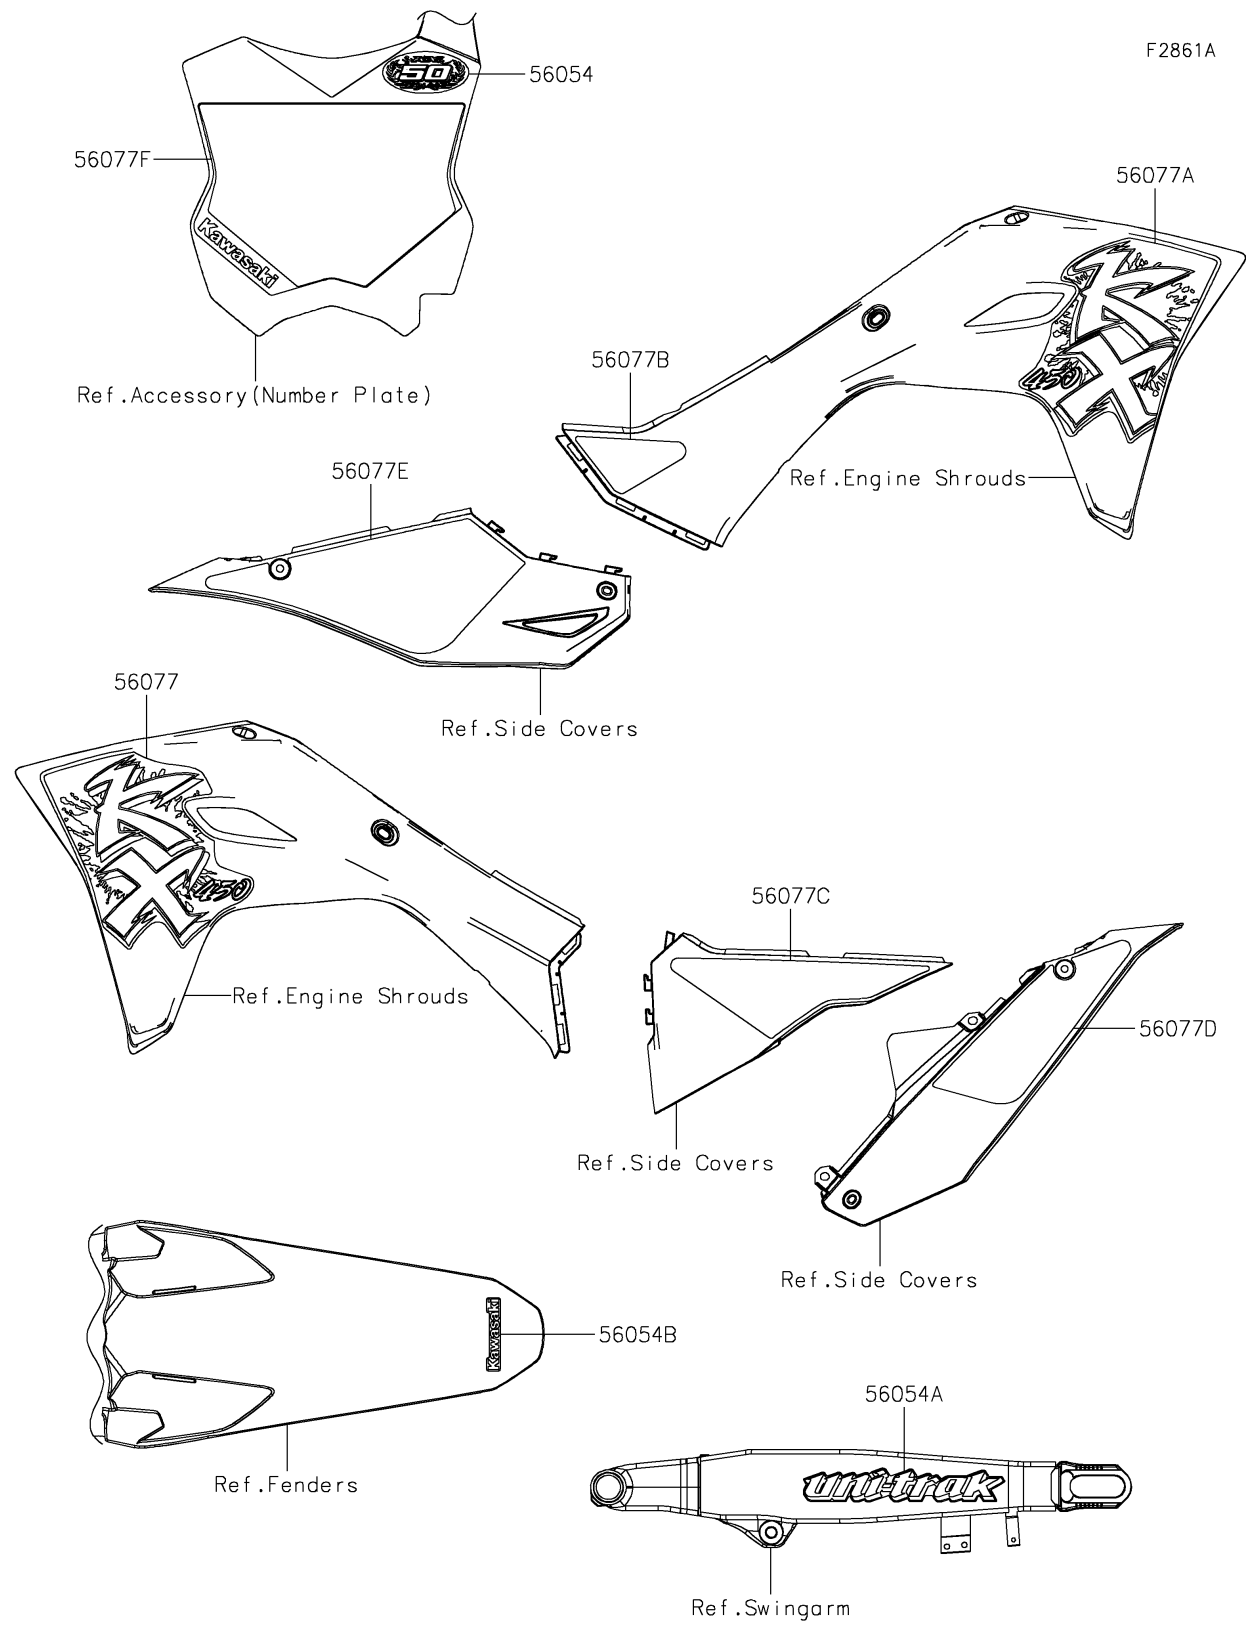

2024 KX™ 450 50th ANNIVERSARY EDITION PARTS DIAGRAM

Decals(MRFAN)

2024 KX™ 450 50th ANNIVERSARY EDITION PARTS LIST

Decals(MRFAN)

ITEM NAME	PART NUMBER	QUANTITY
MARK,NUMBER PLATE,KX 50YEARS (Ref # 56054)	56054-4071	1
MARK,SWING ARM,UNI-TRAK (Ref # 56054A)	56054-4072	2
MARK,RR FENDER,KAWASAKI (Ref # 56054B)	56054-4130	1
PATTERN,SHROUD,LH (Ref # 56077)	56077-1170	1
PATTERN,SHROUD,RH,FR (Ref # 56077A)	56077-1171	1
PATTERN,SHROUD,RH,RR (Ref # 56077B)	56077-1172	1
PATTERN,SIDE COVER,LH,FR (Ref # 56077C)	56077-1173	1
PATTERN,SIDE COVER,LH,RR (Ref # 56077D)	56077-1174	1
PATTERN,SIDE COVER,RH (Ref # 56077E)	56077-1175	1
PATTERN,NUMBER PLATE (Ref # 56077F)	56077-1176	1