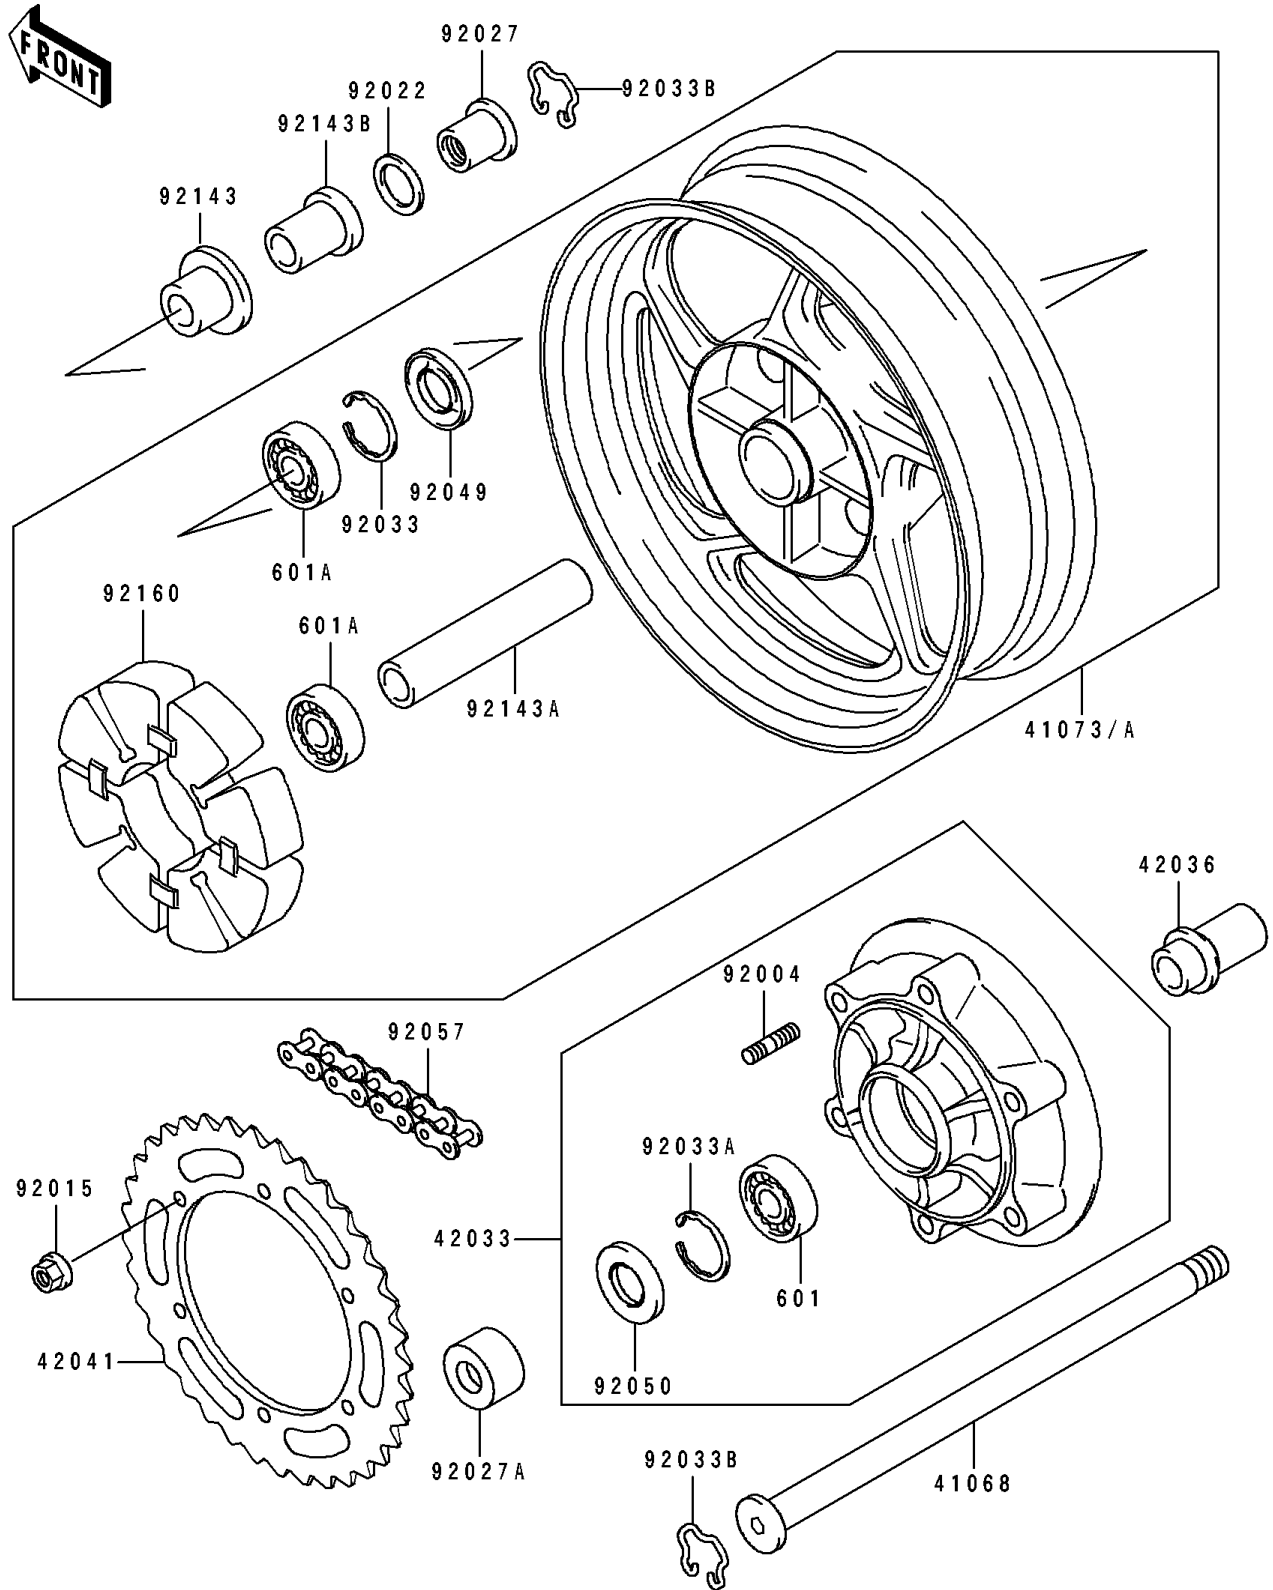

1994 ZR1100 Zephyr PARTS DIAGRAM

Rear Wheel/Chain

F2240

1994 ZR1100 Zephyr PARTS LIST

Rear Wheel/Chain

ITEM NAME	PART NUMBER	QUANTITY
AXLE,RR (Ref # 41068)	41068-1256	1
WHEEL-ASSY,RR,P.C.GRAY (Ref # 41073A)	41073-1546-JD	1
COUPLING-ASSY,RR HUB,C.GRAY (Ref # 42033)	42033-1152-EZ	1
SLEEVE,RR AXLE,L=62 (Ref # 42036)	42036-1229	1
SPROCKET-HUB,48T (Ref # 42041)	42041-1202	1
STUD,10X24 (Ref # 92004)	92004-1146	6
NUT,10MM (Ref # 92015)	92015-1720	6
WASHER,23X32X2.3 (Ref # 92022)	92022-1618	1
COLLAR,RR AXLE,L=28 (Ref # 92027)	92027-1810	1
COLLAR,RR AXLE,L=20.5 (Ref # 92027A)	92027-1884	1
RING-SNAP,52MM (Ref # 92033)	92033-1043	1
RING-SNAP,62MM (Ref # 92033A)	92033-1044	1
RING-SNAP,RR AXLE (Ref # 92033B)	92033-1156	2
SEAL-OIL,28X52X5 (Ref # 92049)	92049-1061	1
SEAL-OIL,AJN40627 (Ref # 92050)	92050-027	1
CHAIN,DRIVE,EK50UV-XX116L (Ref # 92057)	92057-1354	1
COLLAR,L=23 (Ref # 92143)	92143-1042	1
COLLAR,20.2X29X89 (Ref # 92143A)	92143-1199	1
COLLAR,RR AXLE,L=46.5 (Ref # 92143B)	92143-1556	1
DAMPER,SHOCK,RR HUB (Ref # 92160)	92160-1330	1
BEARING-BALL,#6206UUC3 (Ref # 601)	601B6206UU	1
BEARING-BALL,#6304UUC3 (Ref # 601A)	601B6304UU	2