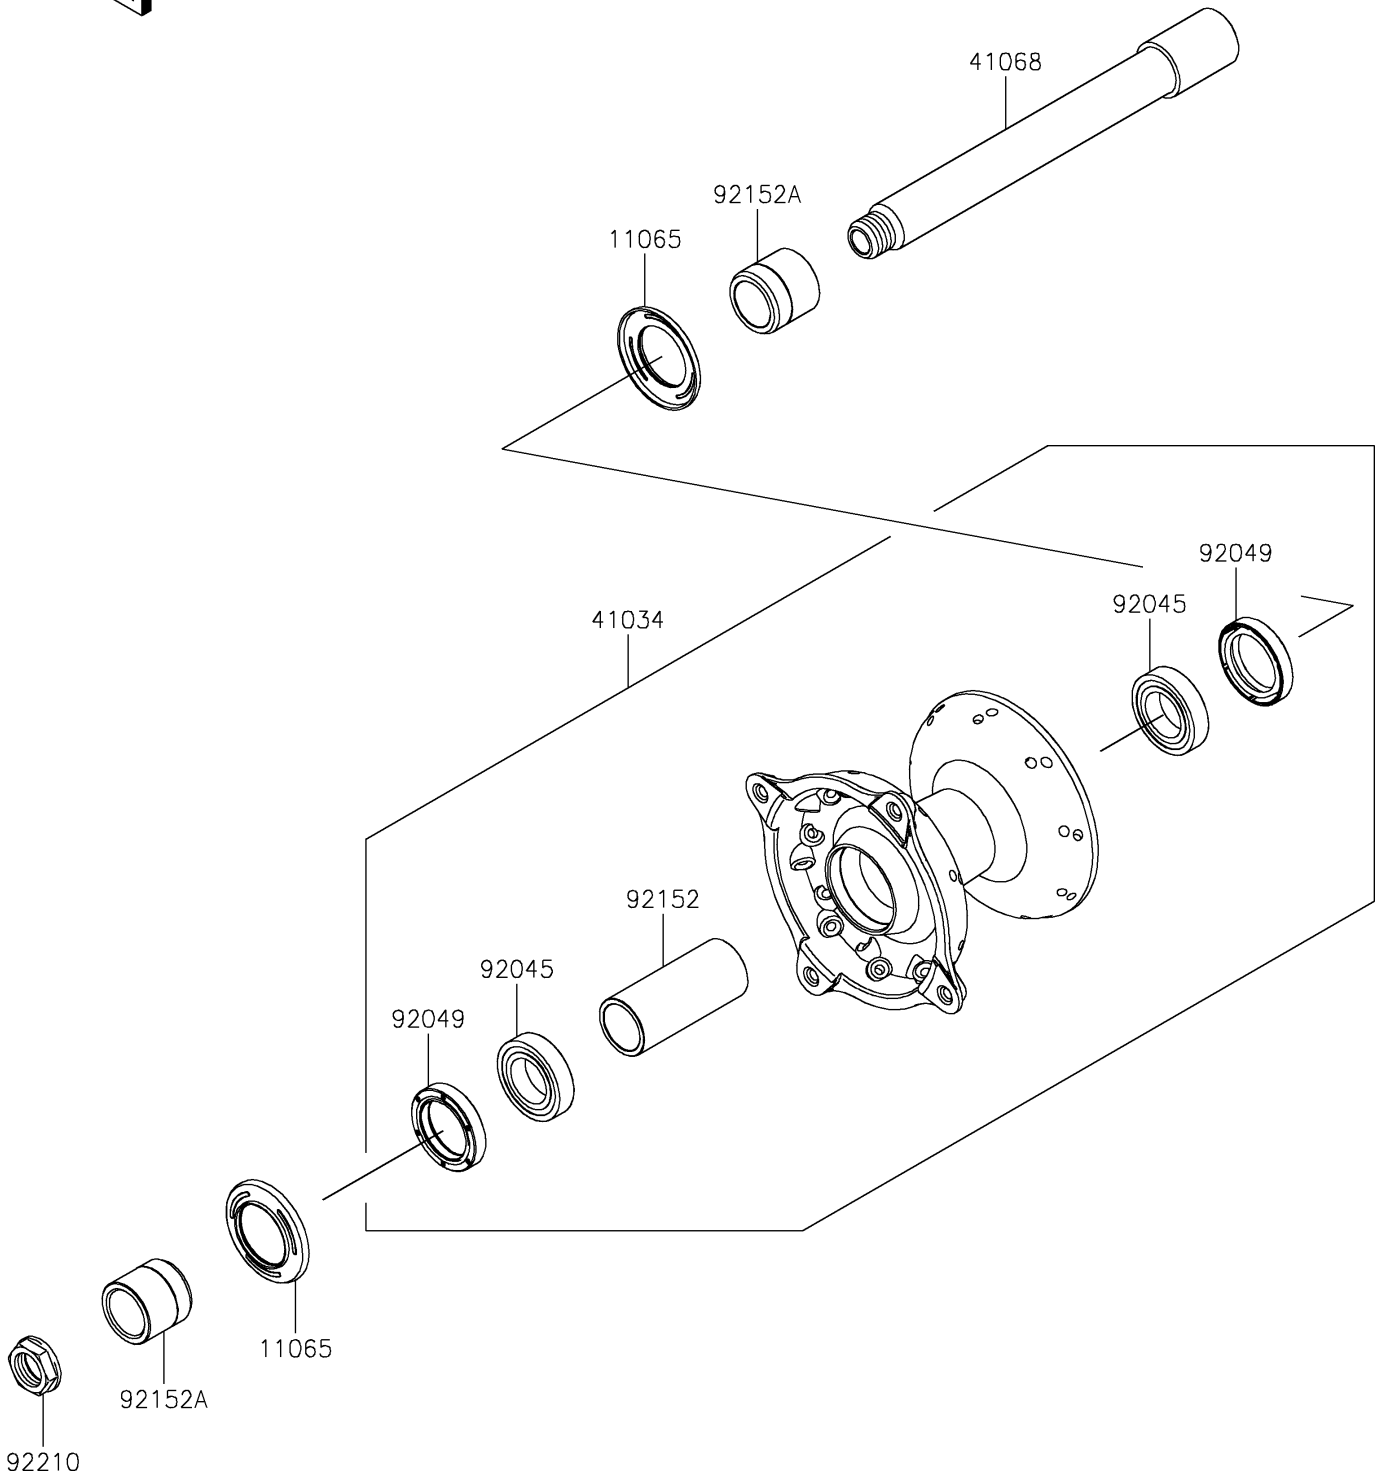

2024 KX™ 450 PARTS DIAGRAM

Front Hub

F2230

2024 KX™ 450 PARTS LIST

Front Hub

ITEM NAME	PART NUMBER	QUANTITY
CAP,AXLE (Ref # 11065)	11065-1281	2
DRUM-ASSY,FRONT BRAKE (Ref # 41034)	41034-0594	1
AXLE,FR,22X186,M18 (Ref # 41068)	41068-0633	1
BEARING-BALL,69/22LLU/2AS (Ref # 92045)	92045-0883	2
SEAL-OIL,30X40X7 (Ref # 92049)	92049-0810	2
COLLAR,22.4X28X65 (Ref # 92152)	92152-2469	1
COLLAR,22X30X27.5 (Ref # 92152A)	92152-2470	2
NUT,18MM (Ref # 92210)	92210-0065	1