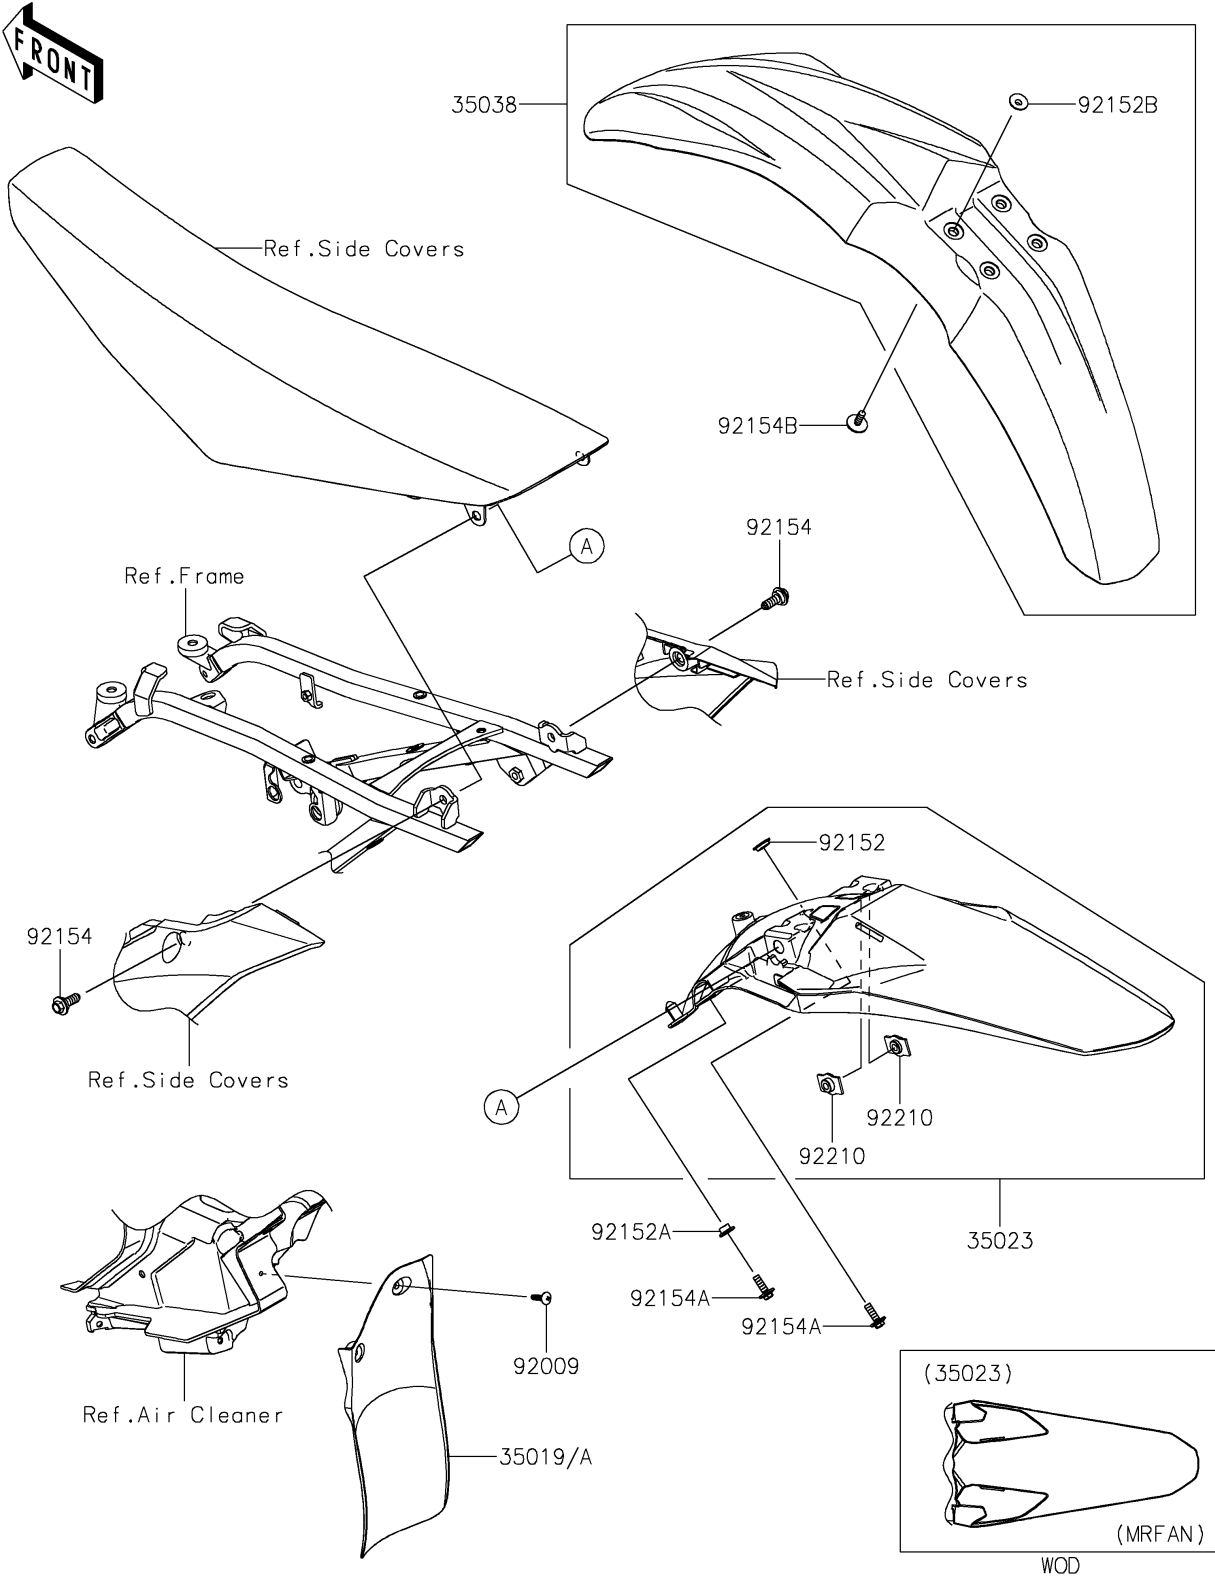

2024 KX™ 450 PARTS DIAGRAM

Fenders

F2170

2024 KX™ 450 PARTS LIST

Fenders

ITEM NAME	PART NUMBER	QUANTITY
FLAP (Ref # 35019)	35019-0700	1
FENDER-REAR,L.GREEN (Ref # 35023)	35023-0495-290	1
FENDER-FRONT,L.GREEN (Ref # 35038)	35038-0008-290	1
SCREW,TAPPING,5X20 (Ref # 92009)	92009-1993	2
COLLAR (Ref # 92152)	92152-0052	1
COLLAR (Ref # 92152A)	92152-0422	1
COLLAR (Ref # 92152B)	92152-1422	4
BOLT,STEPPED,8X23 (Ref # 92154)	92154-2961	2
BOLT,FLANGED,6X20 (Ref # 92154A)	92154-2972	2
BOLT,6X18 (Ref # 92154B)	92154-2973	4
NUT,8MM (Ref # 92210)	92210-1635	2