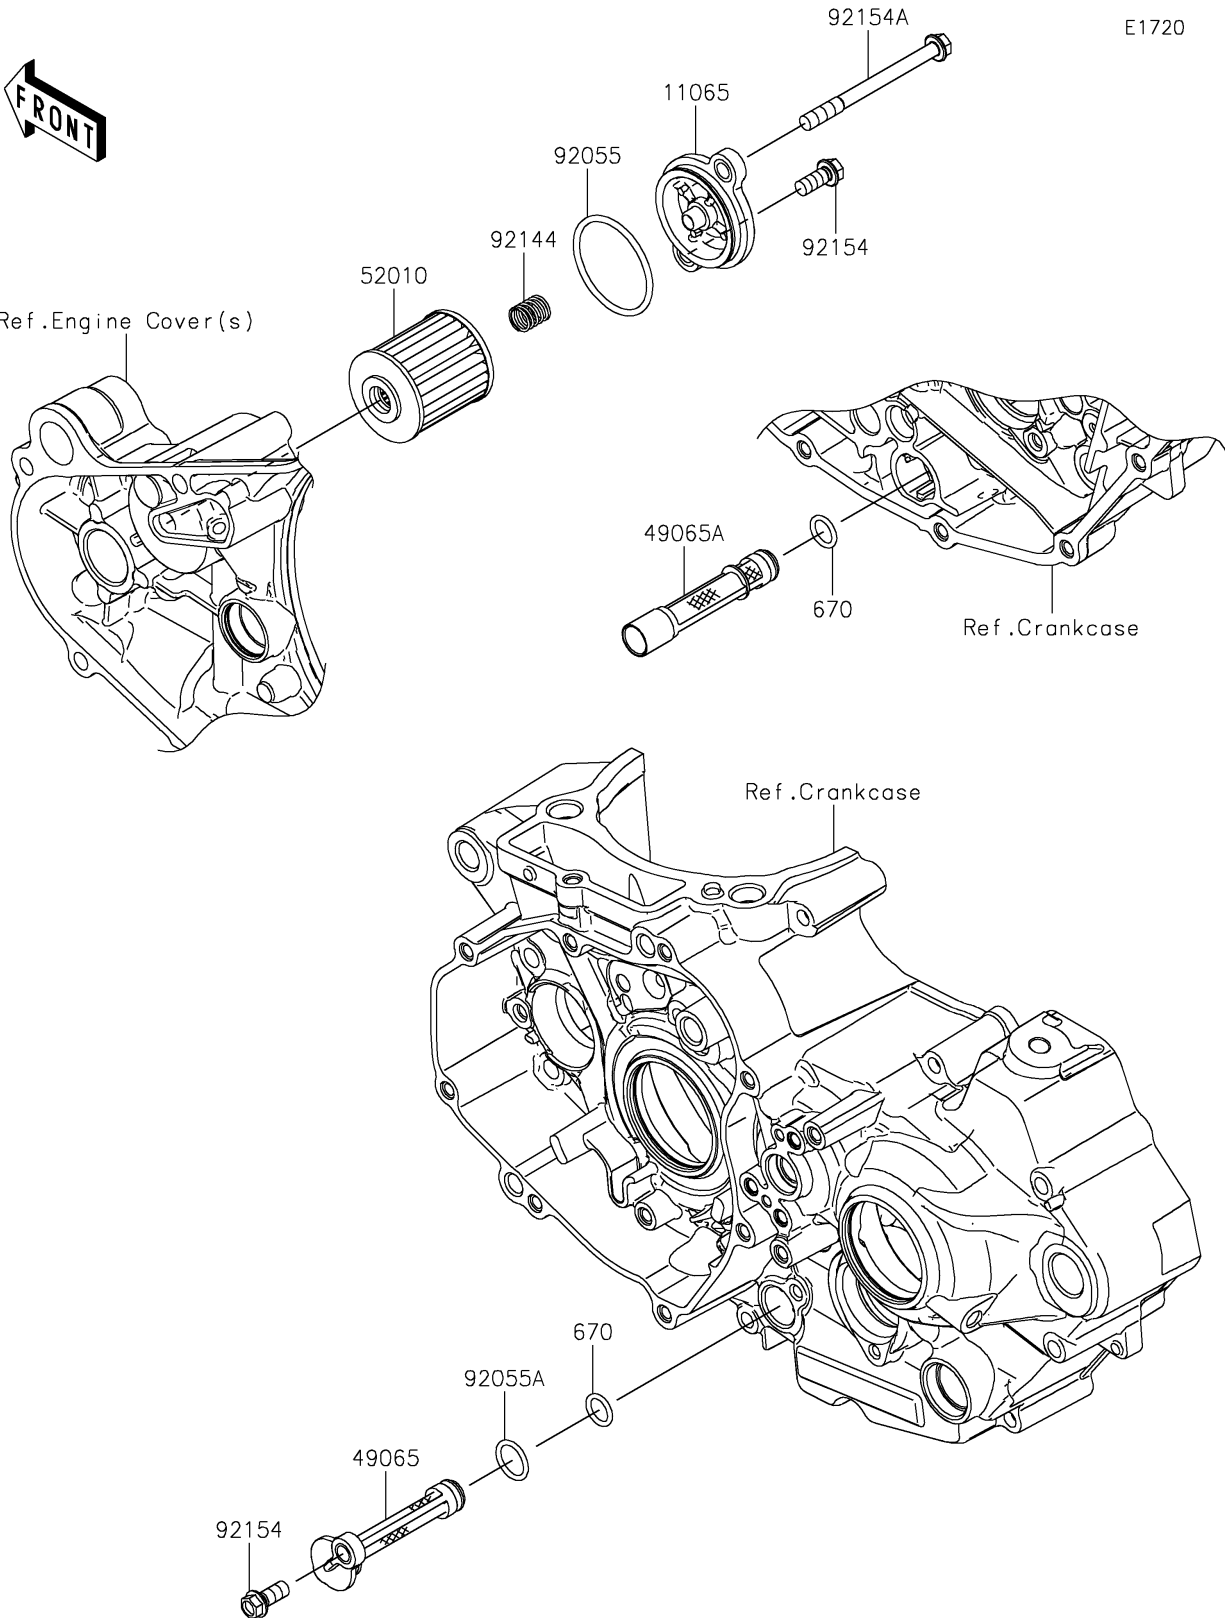

2024 KX™ 450 PARTS DIAGRAM

Oil Filter

E1720

2024 KX™ 450 PARTS LIST

Oil Filter

| ITEM NAME | PART NUMBER | QUANTITY |
|----------------------------------|-------------|----------|
| CAP (Ref # 11065) | 11065-1280 | 1 |
| FILTER-OIL (Ref # 49065) | 49065-0040 | 1 |
| FILTER-OIL (Ref # 49065A) | 49065-0043 | 1 |
| ELEMENT-OIL FILTER (Ref # 52010) | 52010-0001 | 1 |
| RING-O,37.2X2.4 (Ref # 92055) | 92055-0839 | 1 |
| RING-O,13.0X1.9 (Ref # 92055A) | 92055-1011 | 1 |
| SPRING (Ref # 92144) | 92144-1761 | 1 |
| BOLT,FLANGED,6X14 (Ref # 92154) | 92154-2964 | 2 |
| BOLT,FLANGED,6X70 (Ref # 92154A) | 92154-2981 | 1 |
| O RING,10MM (Ref # 670) | 670D1510 | 2 |