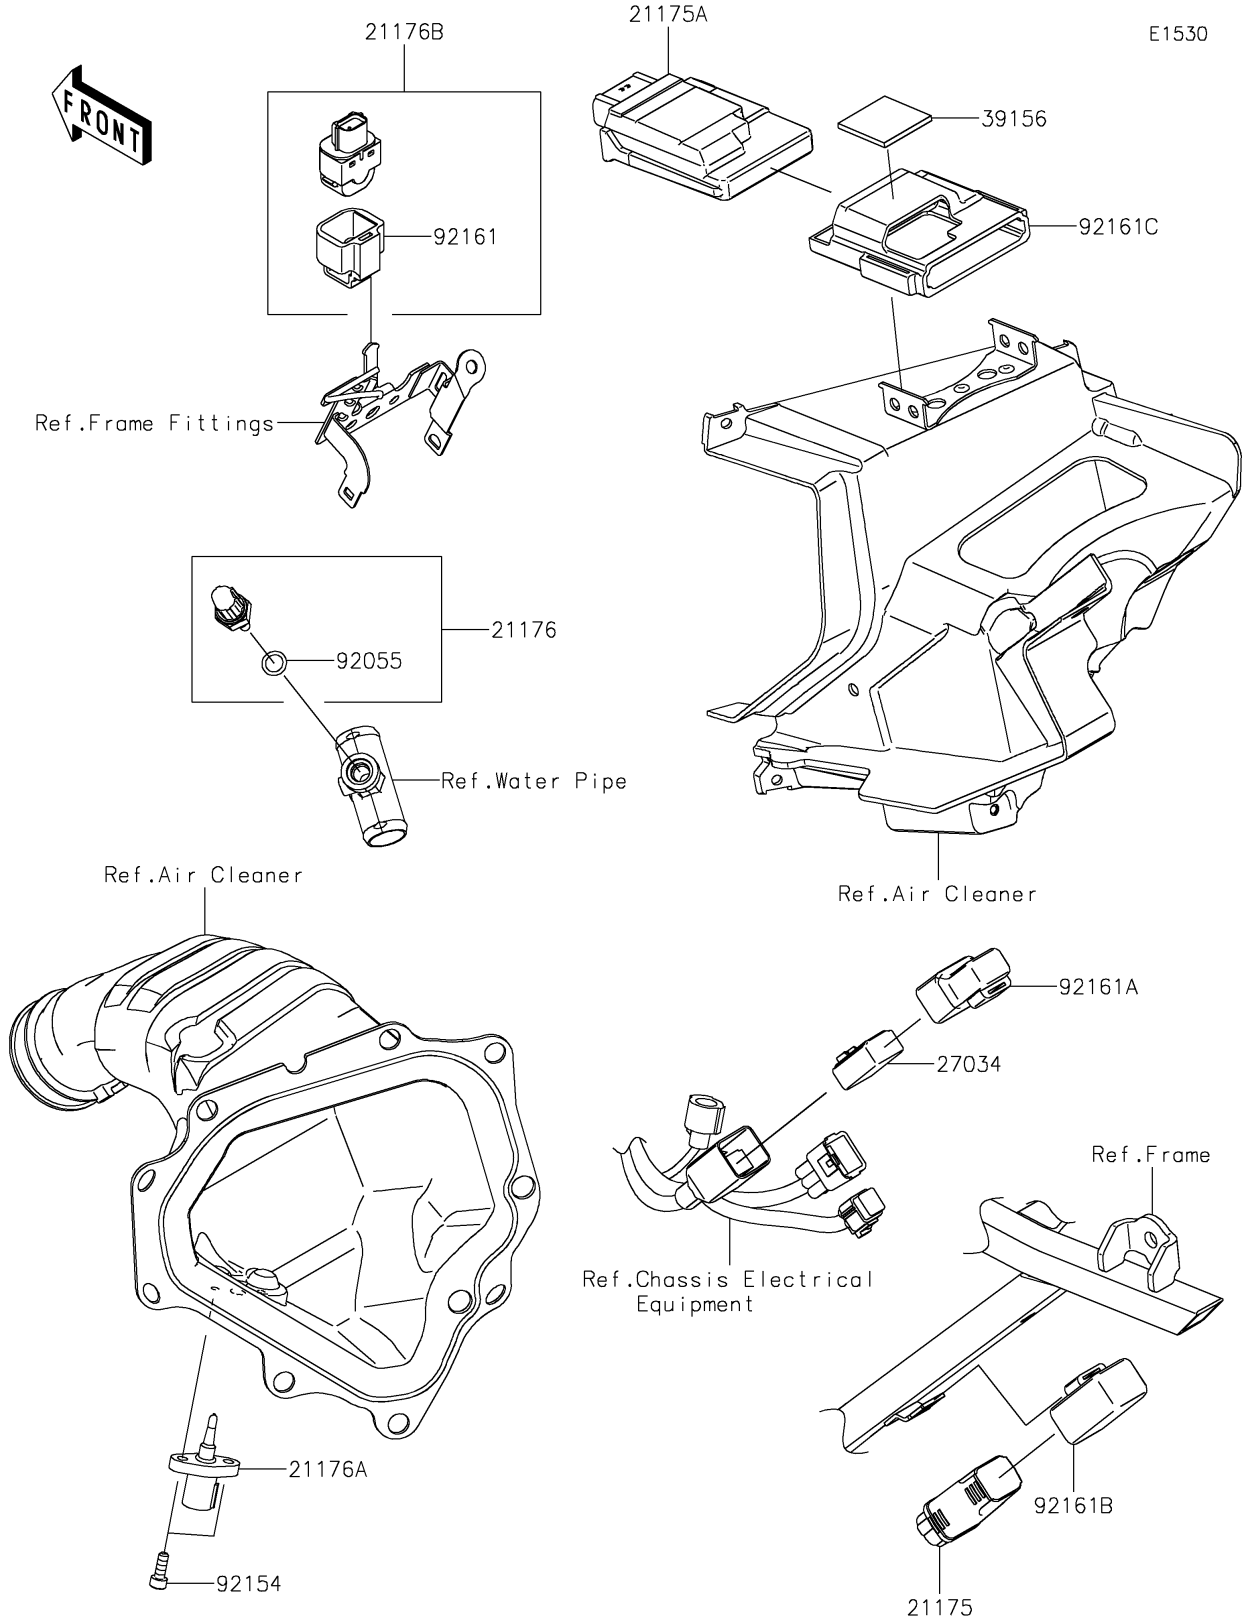

2024 KX™ 450 PARTS DIAGRAM

Fuel Injection

2024 KX™ 450 PARTS LIST

Fuel Injection

ITEM NAME	PART NUMBER	QUANTITY
CONTROL UNIT-ELECTRONIC,B/T (Ref # 21175)	21175-1933	1
CONTROL UNIT-ELECTRONIC (Ref # 21175A)	21175-1935	1
SENSOR,WATER TEMP (Ref # 21176)	21176-0009	1
SENSOR,AIR TEMP (Ref # 21176A)	21176-0121	1
SENSOR,VEHICLE-DOWN (Ref # 21176B)	21176-0704	1
RELAY (Ref # 27034)	27034-0012	1
PAD (Ref # 39156)	39156-2920	1
RING-O,9.5X1.9 (Ref # 92055)	92055-0016	1
BOLT,SOCKET,5X14 (Ref # 92154)	92154-0491	2
DAMPER (Ref # 92161)	92161-0951	1
DAMPER (Ref # 92161A)	92161-2290	1
DAMPER,B/T UNIT (Ref # 92161B)	92161-2513	1
DAMPER,ECU (Ref # 92161C)	92161-2518	1