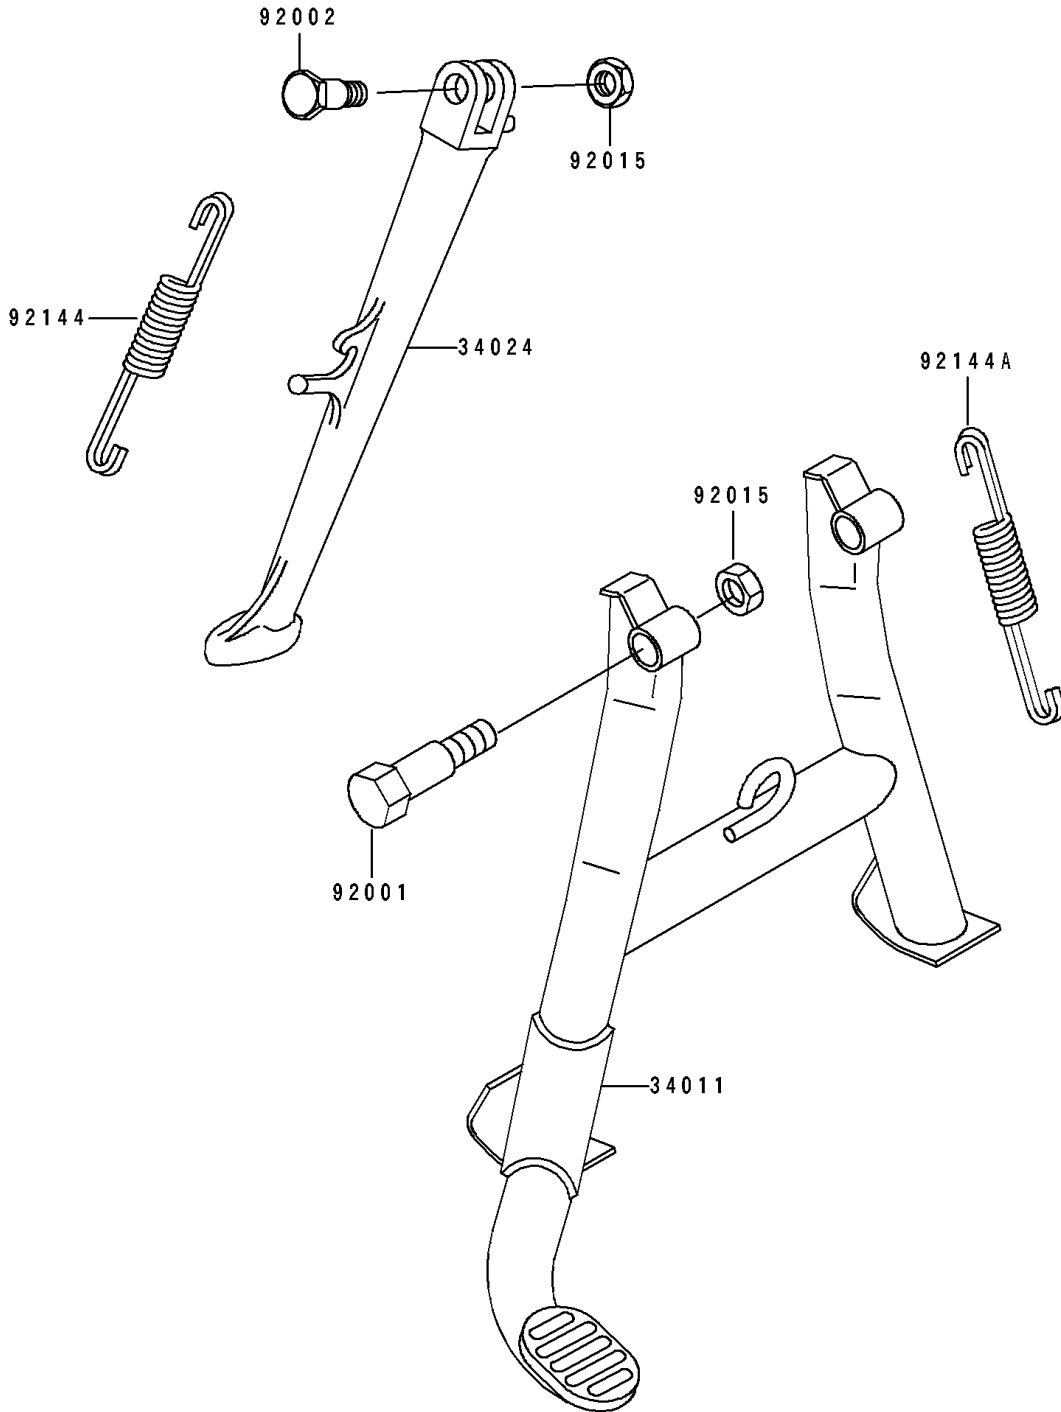

1994 ZR1100 Zephyr PARTS DIAGRAM

Stand(s)

F2190

1994 ZR1100 Zephyr PARTS LIST

Stand(s)

ITEM NAME	PART NUMBER	QUANTITY
STAND-CENTER,C.GRAY (Ref # 34011)	34011-1153-EZ	1
STAND-SIDE,C.GRAY (Ref # 34024)	34024-1283-EZ	1
BOLT,CENTER STAND (Ref # 92001)	92001-1214	2
BOLT,SIDE STAND (Ref # 92002)	92002-1813	1
NUT,LOCK,10MM,BLACK (Ref # 92015)	92015-1188	3
SPRING,SIDE STAND (Ref # 92144)	92144-1127	1
SPRING,SIDE STAND (Ref # 92144A)	92144-1293	1