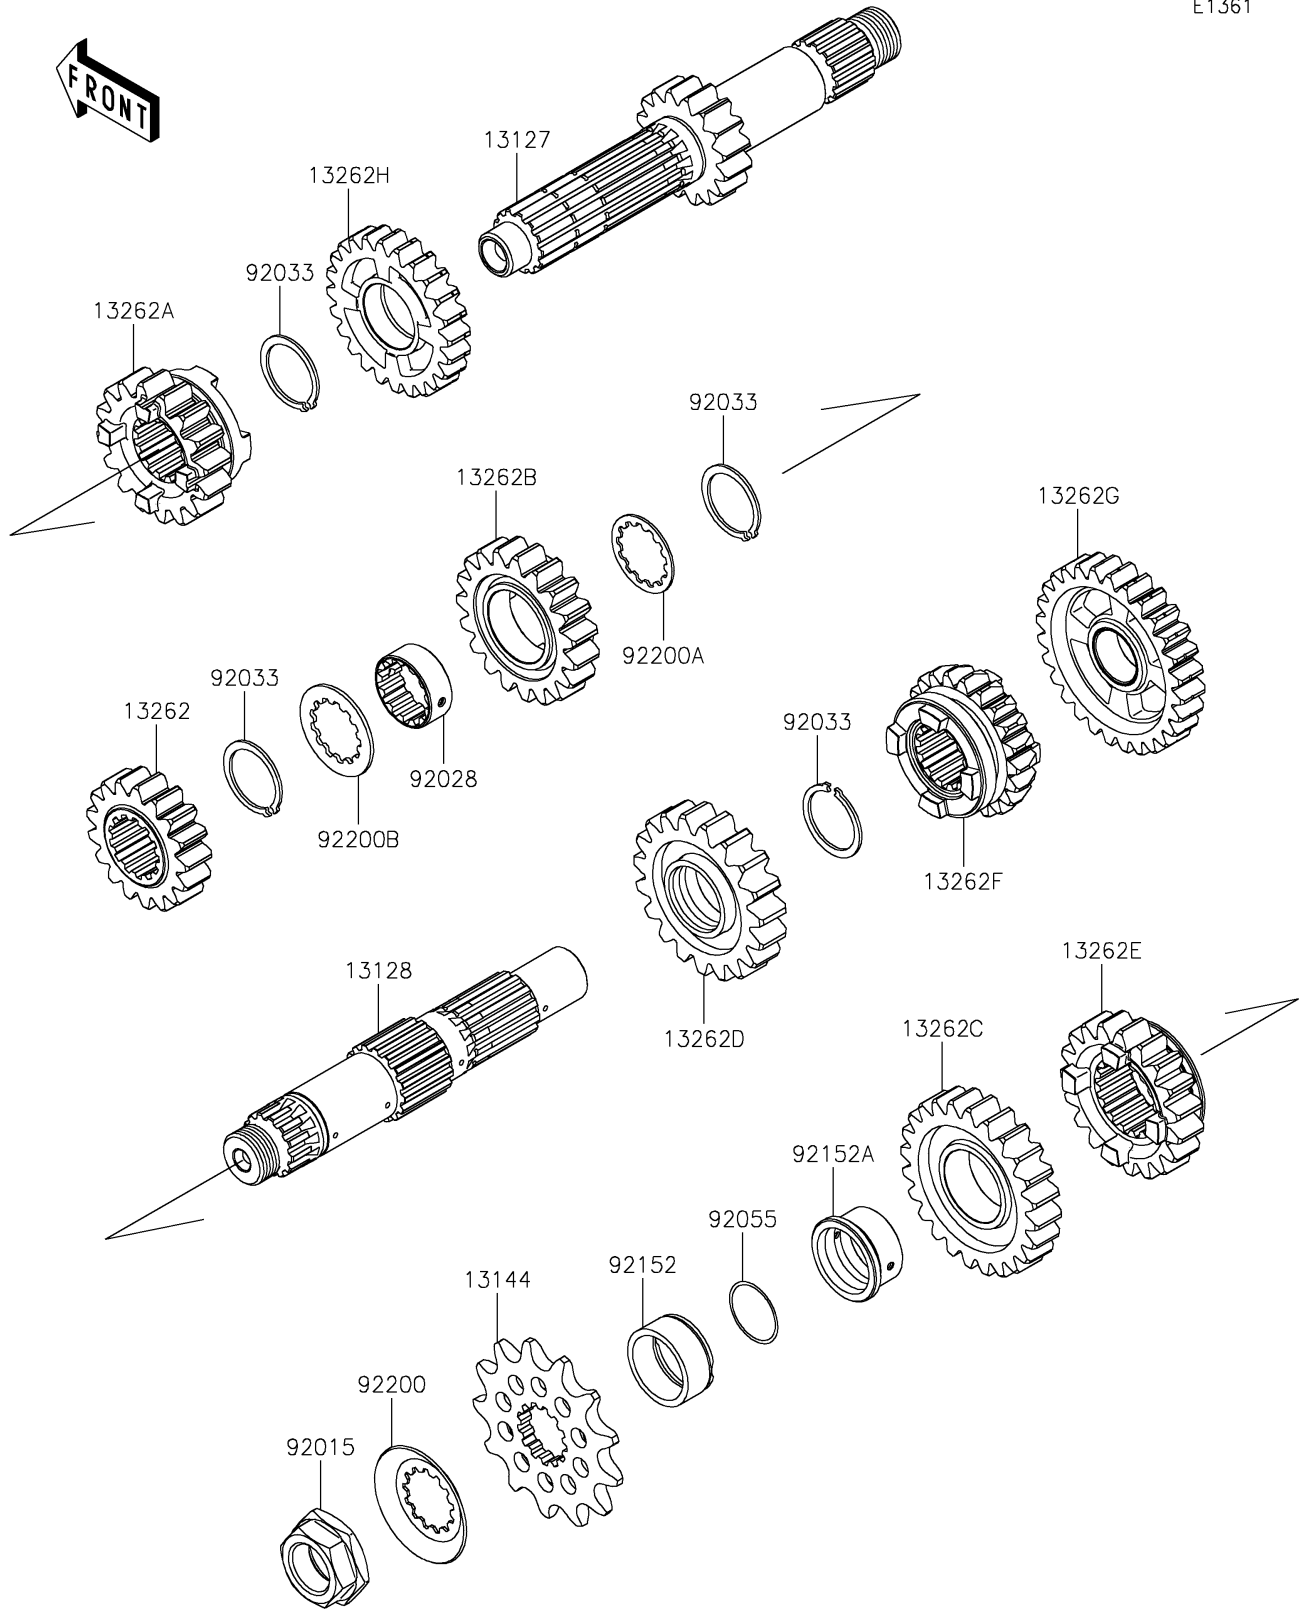

2024 KX™ 450 PARTS DIAGRAM

Transmission

E1361

2024 KX™ 450 PARTS LIST

Transmission

ITEM NAME	PART NUMBER	QUANTITY
SHAFT-TRANSMISSION INPUT (Ref # 13127)	13127-0703	1
SHAFT-TRANSMISSION OUTPUT (Ref # 13128)	13128-0716	1
SPROCKET-OUTPUT,13T (Ref # 13144)	13144-0063	1
GEAR,INPUT 2ND,17T (Ref # 13262)	13262-1557	1
GEAR,INPUT 3RD,16T (Ref # 13262A)	13262-1558	1
GEAR,INPUT 4TH,19T (Ref # 13262B)	13262-1559	1
GEAR,OUTPUT 2ND,24T (Ref # 13262C)	13262-1561	1
GEAR,OUTPUT 3RD,19T (Ref # 13262D)	13262-1562	1
GEAR,OUTPUT 4TH,19T (Ref # 13262E)	13262-1563	1
GEAR,OUTPUT 5TH,21T (Ref # 13262F)	13262-1564	1
GEAR,OUTPUT LOW,28T (Ref # 13262G)	13262-1572	1
GEAR,INPUT 5TH,24T (Ref # 13262H)	13262-1675	1
NUT,20MM (Ref # 92015)	92015-1963	1
BUSHING,INPUT TOP GEAR (Ref # 92028)	92028-1857	1
RING-SNAP,25MM (Ref # 92033)	92033-1172	4
RING-O,21.5X1.5 (Ref # 92055)	92055-1293	1
COLLAR,25X30X13.2 (Ref # 92152)	92152-0150	1
COLLAR (Ref # 92152A)	92152-0540	1
WASHER (Ref # 92200)	92200-0390	1
WASHER (Ref # 92200A)	92200-1389	1
WASHER,INPUT (Ref # 92200B)	92200-1524	1