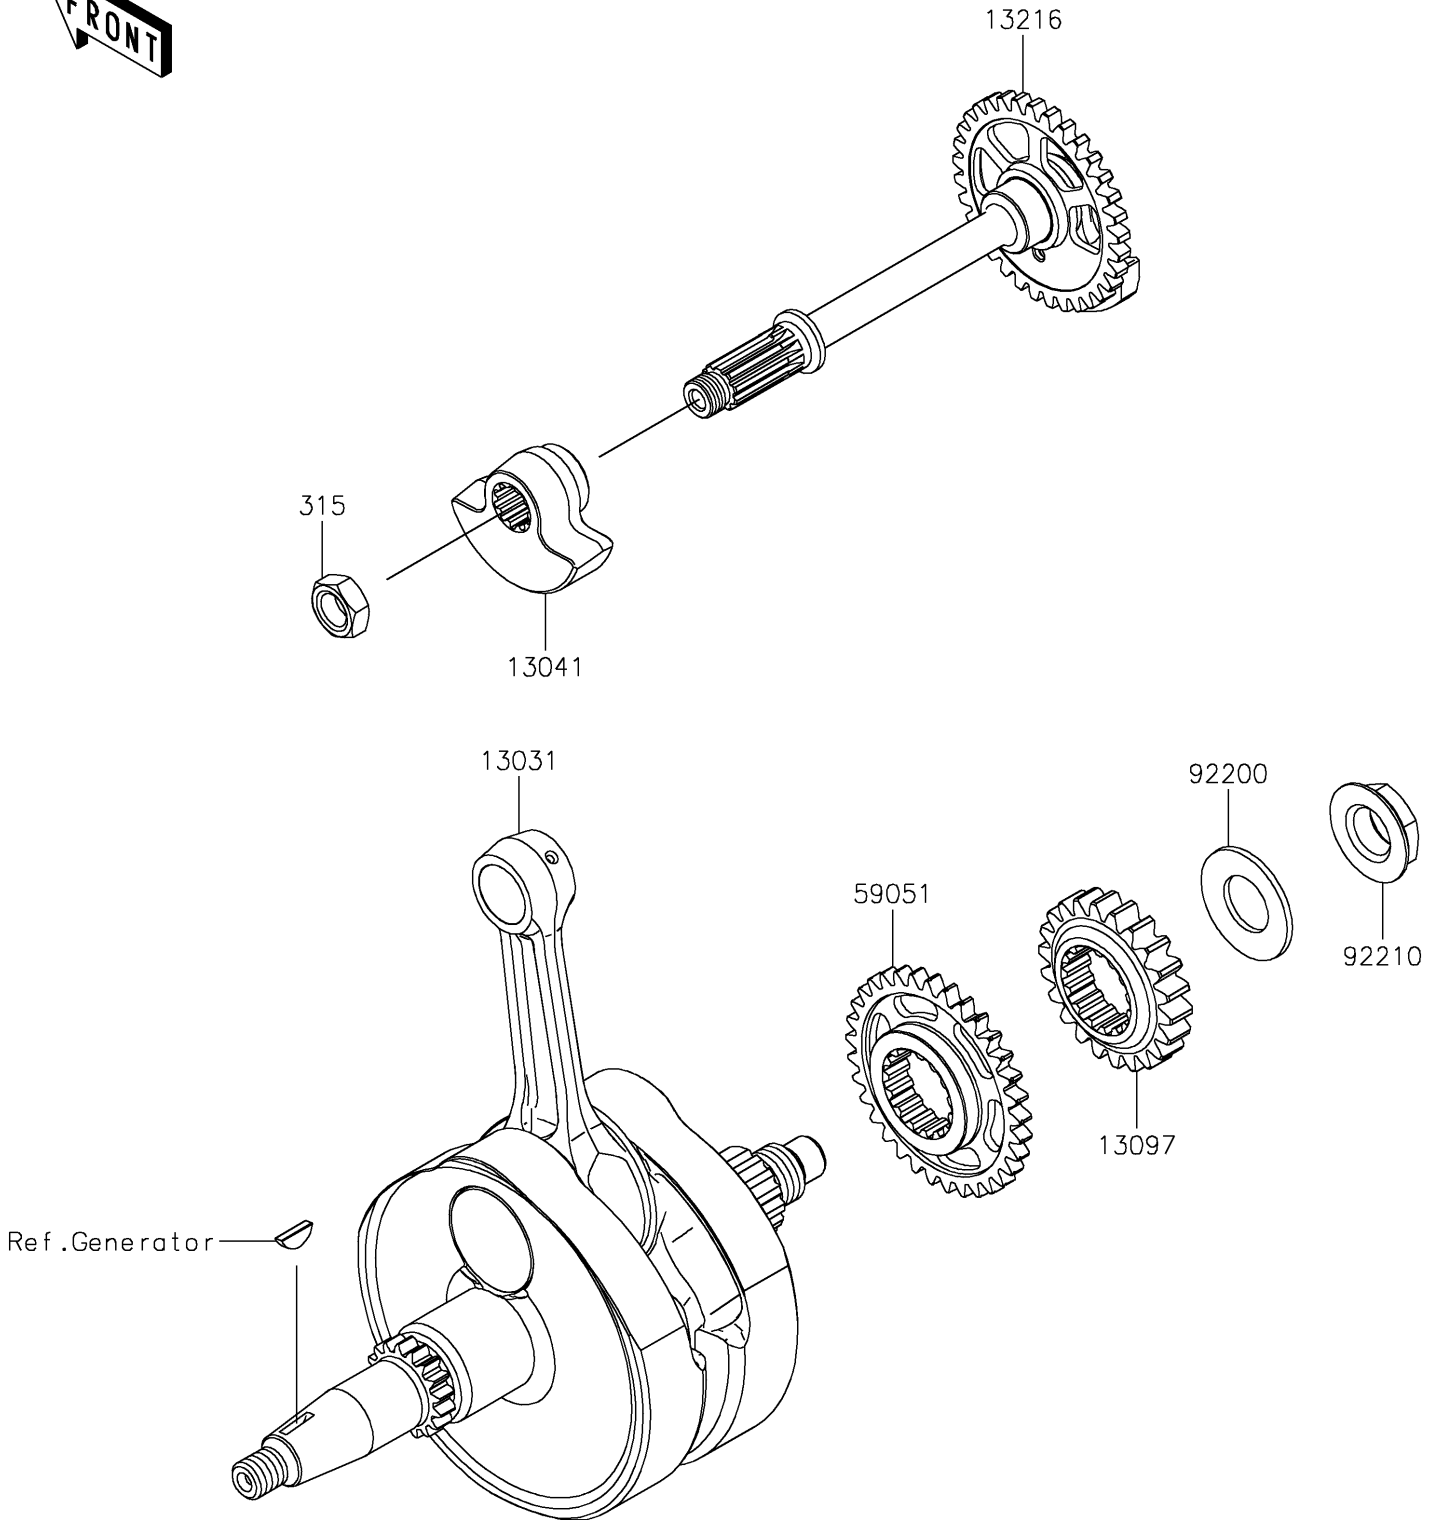

# 2024 KX™ 450 PARTS DIAGRAM

Crankshaft

E1321

## 2024 KX™ 450 PARTS LIST

### Crankshaft

ITEM NAME	PART NUMBER	QUANTITY
CRANKSHAFT-COMP (Ref # 13031)	13031-1557	1
BALANCER,LH (Ref # 13041)	13041-0564	1
GEAR-PRIMARY SPUR,22T (Ref # 13097)	13097-0600	1
GEAR-COMP,BALANCER (Ref # 13216)	13216-0898	1
GEAR-SPUR,BALANCER DRIVE,33T (Ref # 59051)	59051-0885	1
WASHER (Ref # 92200)	92200-1505	1
NUT,18MM (Ref # 92210)	92210-1844	1
NUT-HEX-FINE,12MM (Ref # 315)	315BA1200	1