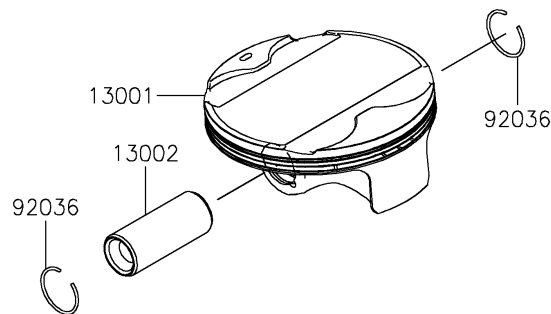

# 2024 KX™ 450 50th ANNIVERSARY EDITION PARTS DIAGRAM

Cylinder/Piston(s)

E1120

## 2024 KX™ 450 50th ANNIVERSARY EDITION PARTS LIST

Cylinder/Piston(s)

ITEM NAME	PART NUMBER	QUANTITY
CYLINDER-ENGINE (Ref # 11005)	11005-0747	1
GASKET,CYLINDER BASE (Ref # 11061)	11061-1270	1
PISTON-ENGINE (Ref # 13001)	13001-0852	1
PIN-PISTON (Ref # 13002)	13002-0715	1
RING-SET-PISTON (Ref # 13008)	13008-0607	1
RING-SNAP,PISTON PIN (Ref # 92036)	92036-008	2
PIN,10.1X12X14 (Ref # 92043)	92043-4009	2