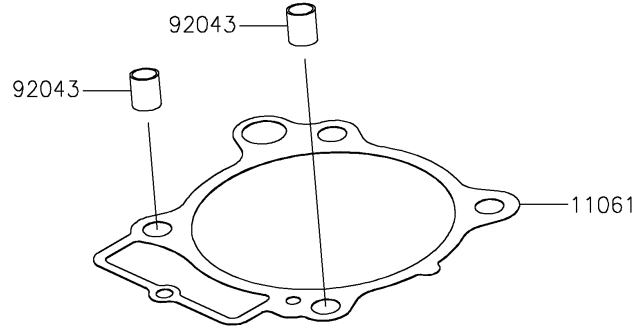

# 2024 KX™ 450 50th ANNIVERSARY EDITION PARTS DIAGRAM

Cylinder/Piston(s)

E1120

## 2024 KX™ 450 50th ANNIVERSARY EDITION PARTS LIST

Cylinder/Piston(s)

ITEM NAME	PART NUMBER	QUANTITY
CYLINDER-ENGINE (Ref # 11005)	11005-0747	1
GASKET,CYLINDER BASE (Ref # 11061)	11061-1270	1
PISTON-ENGINE (Ref # 13001)	13001-0852	1
PIN-PISTON (Ref # 13002)	13002-0715	1
RING-SET-PISTON (Ref # 13008)	13008-0607	1
RING-SNAP,PISTON PIN (Ref # 92036)	92036-008	2
PIN,10.1X12X14 (Ref # 92043)	92043-4009	2