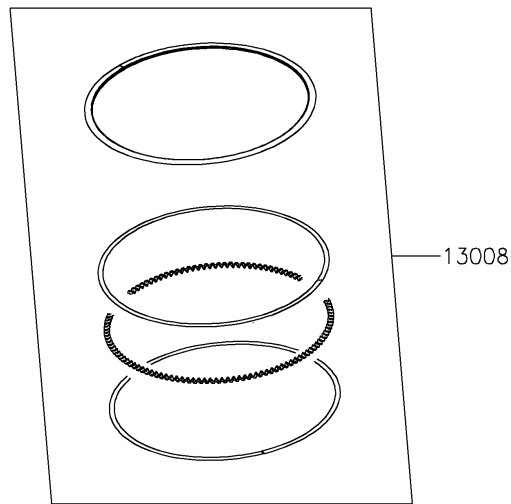

# 2024 KX™ 450 50th ANNIVERSARY EDITION PARTS DIAGRAM

Cylinder/Piston(s)

E1120

## 2024 KX™ 450 50th ANNIVERSARY EDITION PARTS LIST

Cylinder/Piston(s)

ITEM NAME	PART NUMBER	QUANTITY
CYLINDER-ENGINE (Ref # 11005)	11005-0747	1
GASKET,CYLINDER BASE (Ref # 11061)	11061-1270	1
PISTON-ENGINE (Ref # 13001)	13001-0852	1
PIN-PISTON (Ref # 13002)	13002-0715	1
RING-SET-PISTON (Ref # 13008)	13008-0607	1
RING-SNAP,PISTON PIN (Ref # 92036)	92036-008	2
PIN,10.1X12X14 (Ref # 92043)	92043-4009	2