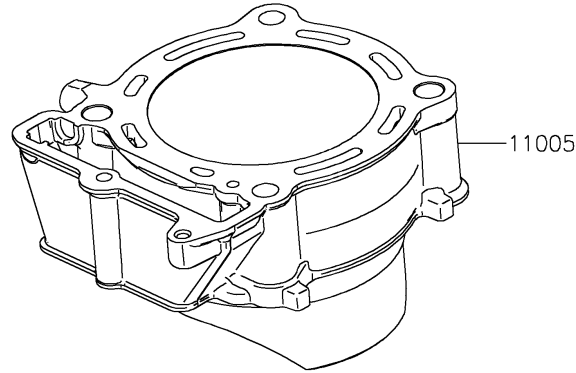

# 2024 KX™ 450 50th ANNIVERSARY EDITION PARTS DIAGRAM

Cylinder/Piston(s)

E1120

## 2024 KX™ 450 50th ANNIVERSARY EDITION PARTS LIST

Cylinder/Piston(s)

ITEM NAME	PART NUMBER	QUANTITY
CYLINDER-ENGINE (Ref # 11005)	11005-0747	1
GASKET,CYLINDER BASE (Ref # 11061)	11061-1270	1
PISTON-ENGINE (Ref # 13001)	13001-0852	1
PIN-PISTON (Ref # 13002)	13002-0715	1
RING-SET-PISTON (Ref # 13008)	13008-0607	1
RING-SNAP,PISTON PIN (Ref # 92036)	92036-008	2
PIN,10.1X12X14 (Ref # 92043)	92043-4009	2