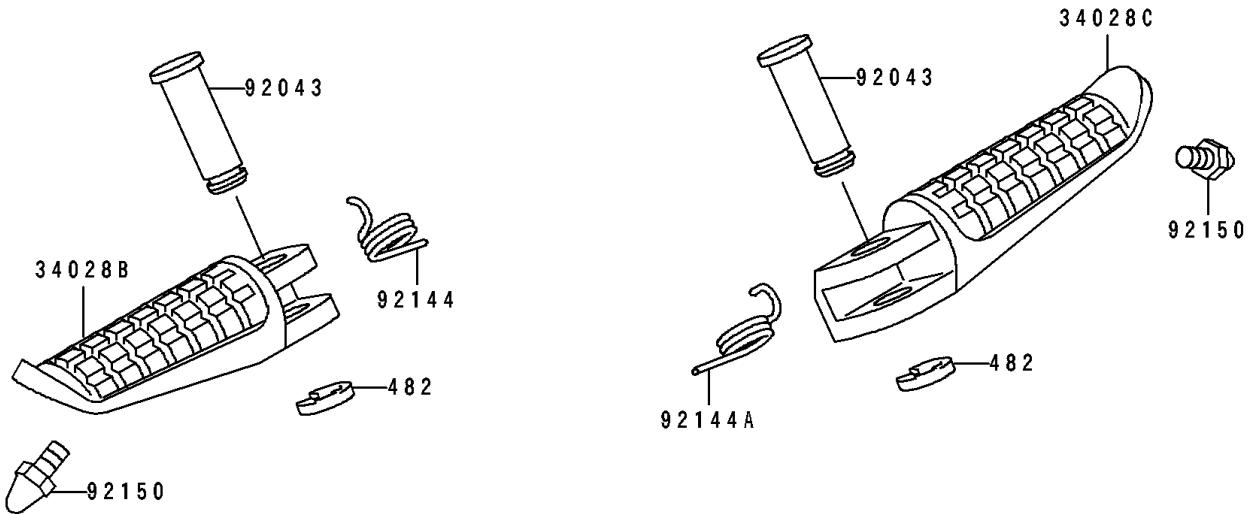

1994 ZR1100 Zephyr PARTS DIAGRAM

Footrests

F2160

1994 ZR1100 Zephyr PARTS LIST

Footrests

| ITEM NAME | PART NUMBER | QUANTITY |
|-------------------------------------|-------------|----------|
| STEP,RR,LH (Ref # 34028) | 34028-1191 | 1 |
| STEP,RR,RH (Ref # 34028A) | 34028-1192 | 1 |
| STEP,FR,LH (Ref # 34028B) | 34028-1334 | 1 |
| STEP,FR,RH (Ref # 34028C) | 34028-1335 | 1 |
| WASHER,STEP,RR (Ref # 92022) | 92022-1507 | 2 |
| COLLAR,STEP (Ref # 92027) | 92027-1732 | 2 |
| PIN,12X37 (Ref # 92043) | 92043-1144 | 2 |
| PIN,6X38.5 (Ref # 92043A) | 92043-1238 | 2 |
| SPRING,STEP,RR (Ref # 92081) | 92081-1612 | 2 |
| SPRING,STEP RETURN,LH (Ref # 92144) | 92144-1567 | 1 |
| SPRING,STEP RETURN (Ref # 92144A) | 92144-1568 | 1 |
| BOLT,BANK SENSOR (Ref # 92150) | 92150-1114 | 2 |
| CIRCLIP-TYPE-E,10MM (Ref # 482) | 482L0100 | 2 |
| CIRCLIP-TYPE-E,5MM (Ref # 482A) | 482L5000 | 2 |