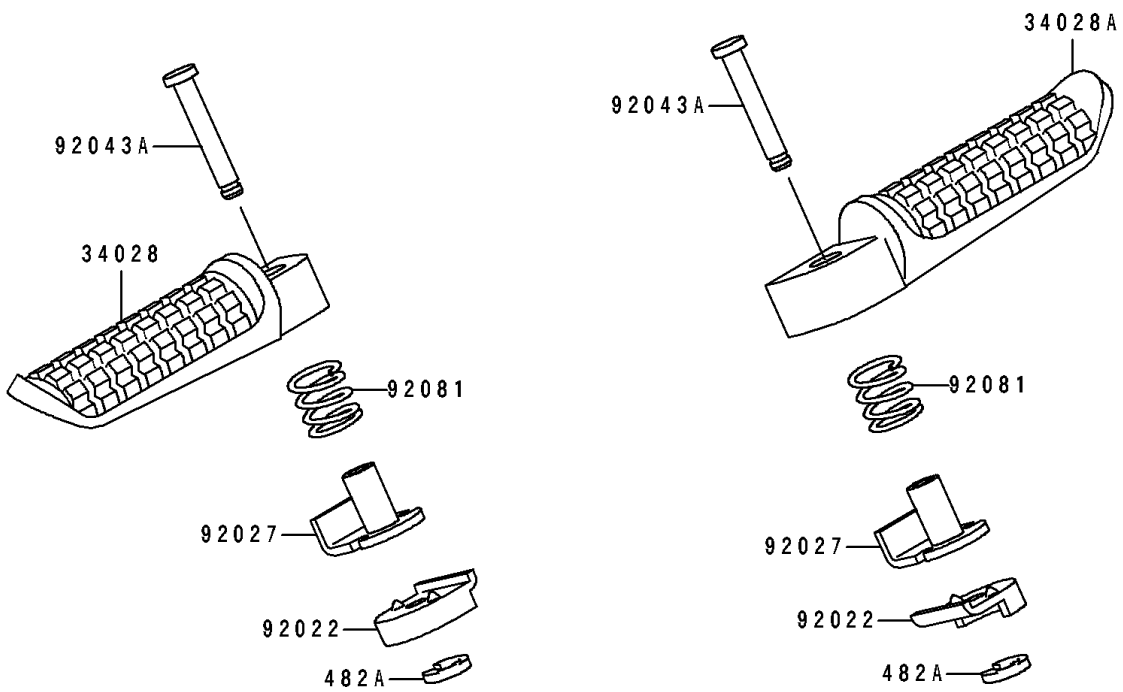

1994 ZR1100 Zephyr PARTS DIAGRAM

Footrests

F2160

1994 ZR1100 Zephyr PARTS LIST

Footrests

| ITEM NAME | PART NUMBER | QUANTITY |
|-------------------------------------|-------------|----------|
| STEP,RR,LH (Ref # 34028) | 34028-1191 | 1 |
| STEP,RR,RH (Ref # 34028A) | 34028-1192 | 1 |
| STEP,FR,LH (Ref # 34028B) | 34028-1334 | 1 |
| STEP,FR,RH (Ref # 34028C) | 34028-1335 | 1 |
| WASHER,STEP,RR (Ref # 92022) | 92022-1507 | 2 |
| COLLAR,STEP (Ref # 92027) | 92027-1732 | 2 |
| PIN,12X37 (Ref # 92043) | 92043-1144 | 2 |
| PIN,6X38.5 (Ref # 92043A) | 92043-1238 | 2 |
| SPRING,STEP,RR (Ref # 92081) | 92081-1612 | 2 |
| SPRING,STEP RETURN,LH (Ref # 92144) | 92144-1567 | 1 |
| SPRING,STEP RETURN (Ref # 92144A) | 92144-1568 | 1 |
| BOLT,BANK SENSOR (Ref # 92150) | 92150-1114 | 2 |
| CIRCLIP-TYPE-E,10MM (Ref # 482) | 482L0100 | 2 |
| CIRCLIP-TYPE-E,5MM (Ref # 482A) | 482L5000 | 2 |