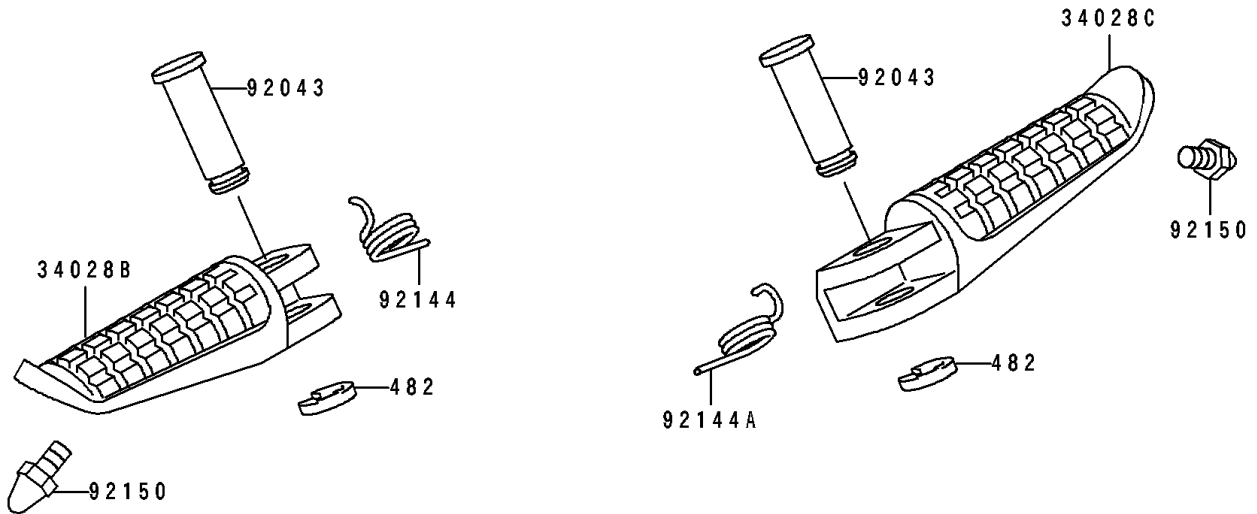

1994 ZR1100 Zephyr PARTS DIAGRAM

Footrests

F2160

1994 ZR1100 Zephyr PARTS LIST

Footrests

| ITEM NAME | PART NUMBER | QUANTITY |
|-------------------------------------|-------------|----------|
| STEP,RR,LH (Ref # 34028) | 34028-1191 | 1 |
| STEP,RR,RH (Ref # 34028A) | 34028-1192 | 1 |
| STEP,FR,LH (Ref # 34028B) | 34028-1334 | 1 |
| STEP,FR,RH (Ref # 34028C) | 34028-1335 | 1 |
| WASHER,STEP,RR (Ref # 92022) | 92022-1507 | 2 |
| COLLAR,STEP (Ref # 92027) | 92027-1732 | 2 |
| PIN,12X37 (Ref # 92043) | 92043-1144 | 2 |
| PIN,6X38.5 (Ref # 92043A) | 92043-1238 | 2 |
| SPRING,STEP,RR (Ref # 92081) | 92081-1612 | 2 |
| SPRING,STEP RETURN,LH (Ref # 92144) | 92144-1567 | 1 |
| SPRING,STEP RETURN (Ref # 92144A) | 92144-1568 | 1 |
| BOLT,BANK SENSOR (Ref # 92150) | 92150-1114 | 2 |
| CIRCLIP-TYPE-E,10MM (Ref # 482) | 482L0100 | 2 |
| CIRCLIP-TYPE-E,5MM (Ref # 482A) | 482L5000 | 2 |