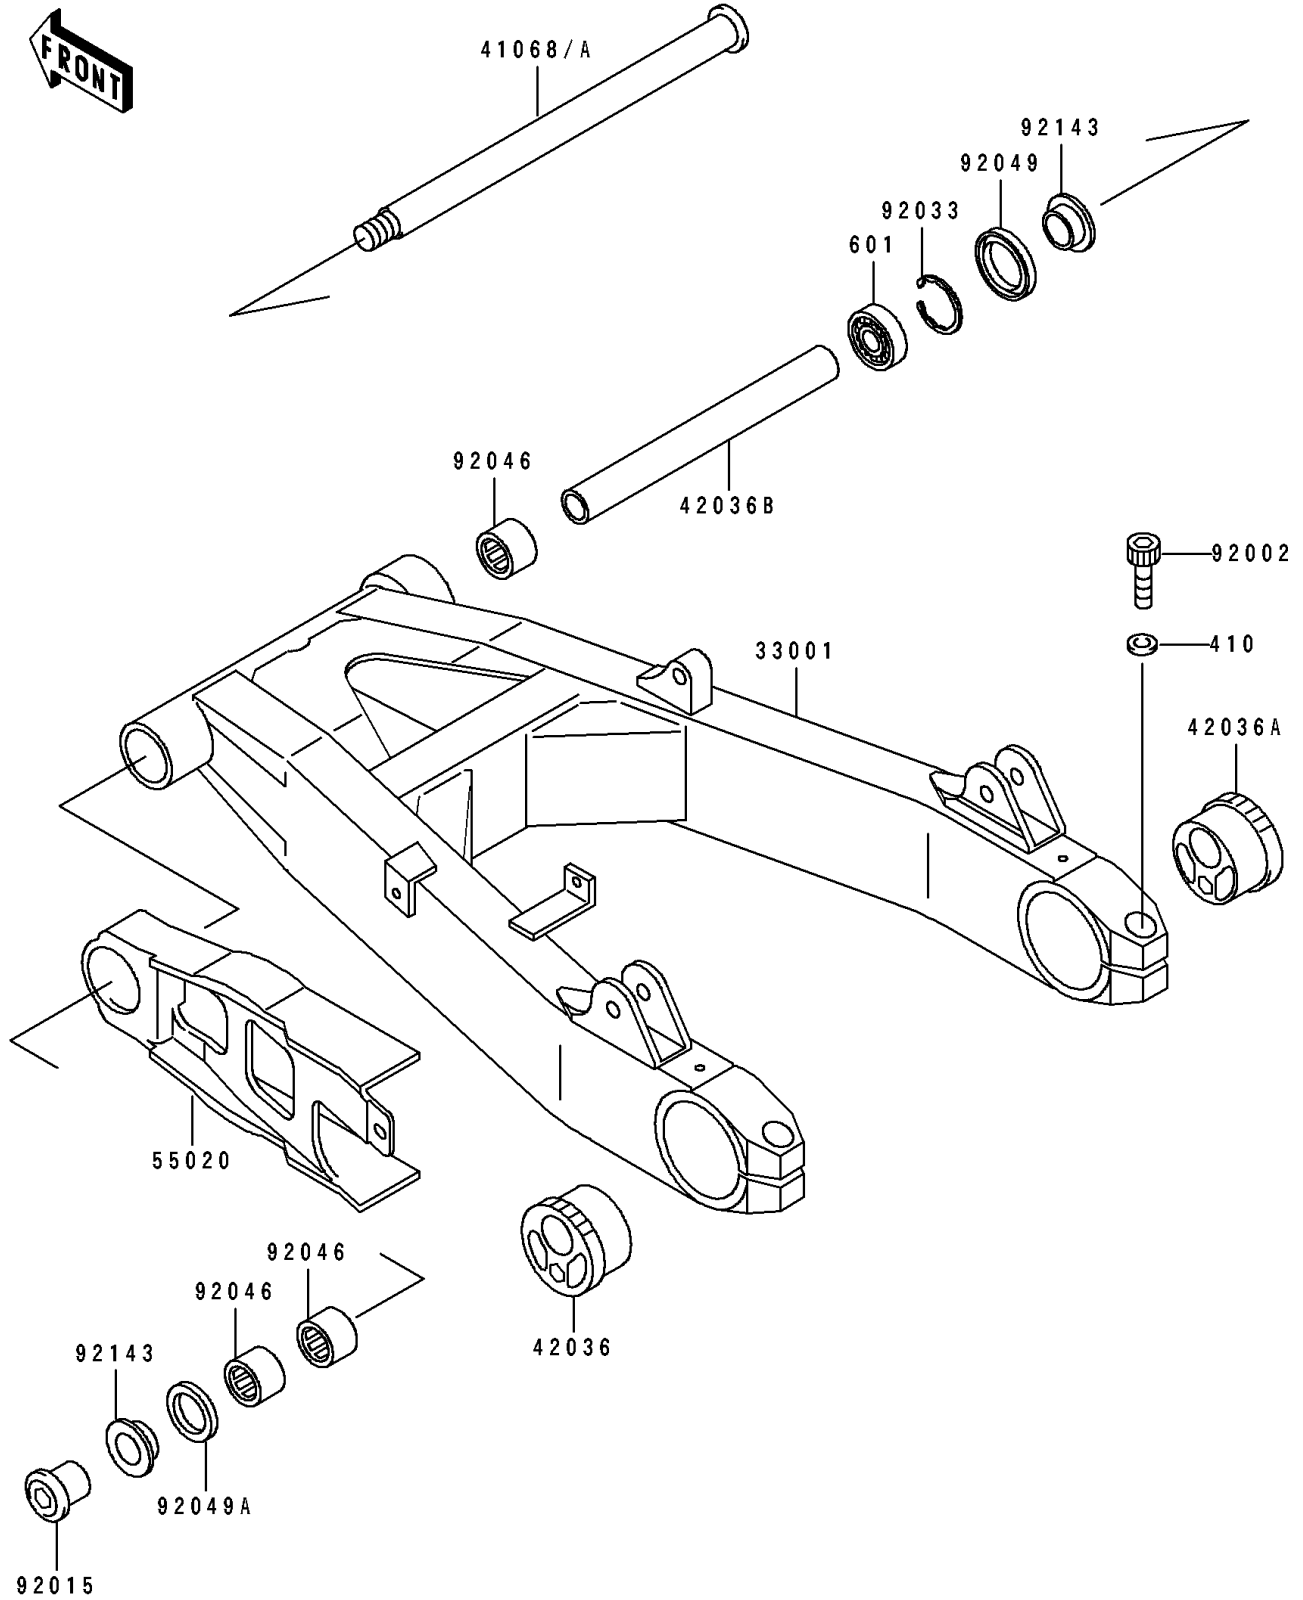

1994 ZR1100 Zephyr PARTS DIAGRAM

Swingarm

F2141

1994 ZR1100 Zephyr PARTS LIST

Swingarm

ITEM NAME	PART NUMBER	QUANTITY
ARM-COMP-SWING,SILVER NO.25 (Ref # 33001)	33001-1398-CE	1
AXLE,RR (Ref # 41068A)	41068-1354	1
SLEEVE,REAR AXLE,LH (Ref # 42036)	42036-1237	1
SLEEVE,REAR AXLE,RH (Ref # 42036A)	42036-1265	1
SLEEVE,SWING ARM,L=203.5 (Ref # 42036B)	42036-1266	1
GUARD,CHAIN (Ref # 55020)	55020-1420	1
BOLT,SOCKET,10X40 (Ref # 92002)	92002-1452	2
NUT,16MM (Ref # 92015)	92015-1835	1
RING-SNAP,42MM (Ref # 92033)	92033-1041	1
BEARING-NEEDLE,BM283417 (Ref # 92046)	92046-1111	3
SEAL-OIL,MHSA25 42 6 (Ref # 92049)	92049-1314	1
SEAL-OIL (Ref # 92049A)	92049-1352	1
COLLAR,SWING ARM,L=12.5 (Ref # 92143)	92143-1227	2
W-PLAIN-S (Ref # 410)	410E1000	2
BEARING-BALL,#6004 (Ref # 601)	601A6004	1