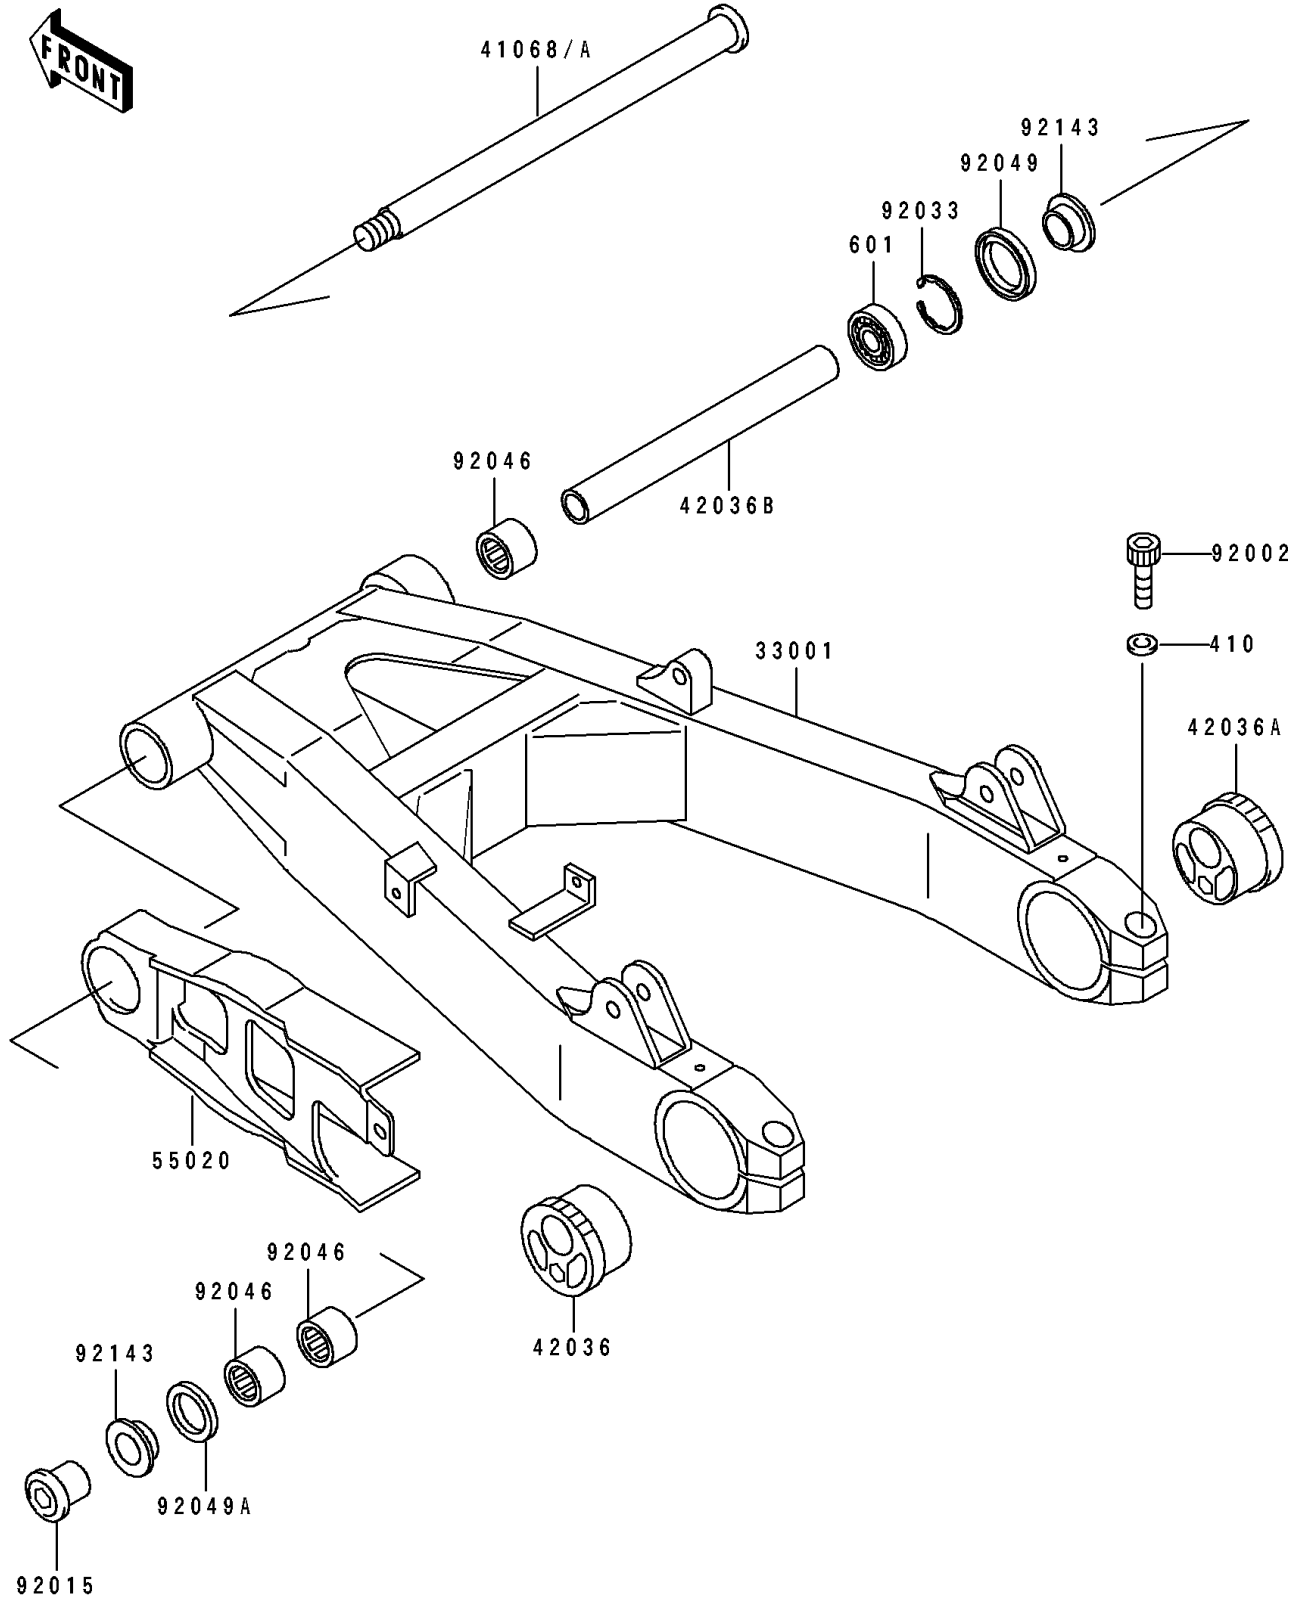

1992 ZR1100 Zephyr PARTS DIAGRAM

Swingarm

F2141

1992 ZR1100 Zephyr PARTS LIST

Swingarm

ITEM NAME	PART NUMBER	QUANTITY
ARM-COMP-SWING,SILVER NO.25 (Ref # 33001)	33001-1398-CE	1
AXLE (Ref # 41068)	41068-1312	1
SLEEVE,REAR AXLE,LH (Ref # 42036)	42036-1237	1
SLEEVE,REAR AXLE,RH (Ref # 42036A)	42036-1265	1
SLEEVE,SWING ARM,L=203.5 (Ref # 42036B)	42036-1266	1
GUARD,CHAIN (Ref # 55020)	55020-1420	1
BOLT,SOCKET,10X40 (Ref # 92002)	92002-1452	2
NUT,16MM (Ref # 92015)	92015-1835	1
RING-SNAP,42MM (Ref # 92033)	92033-1041	1
BEARING-NEEDLE,BM283417 (Ref # 92046)	92046-1111	3
SEAL-OIL,MHSA25 42 6 (Ref # 92049)	92049-1314	1
SEAL-OIL (Ref # 92049A)	92049-1352	1
COLLAR,SWING ARM,L=12.5 (Ref # 92143)	92143-1227	2
W-PLAIN-S (Ref # 410)	410E1000	2
BEARING-BALL,#6004 (Ref # 601)	601A6004	1