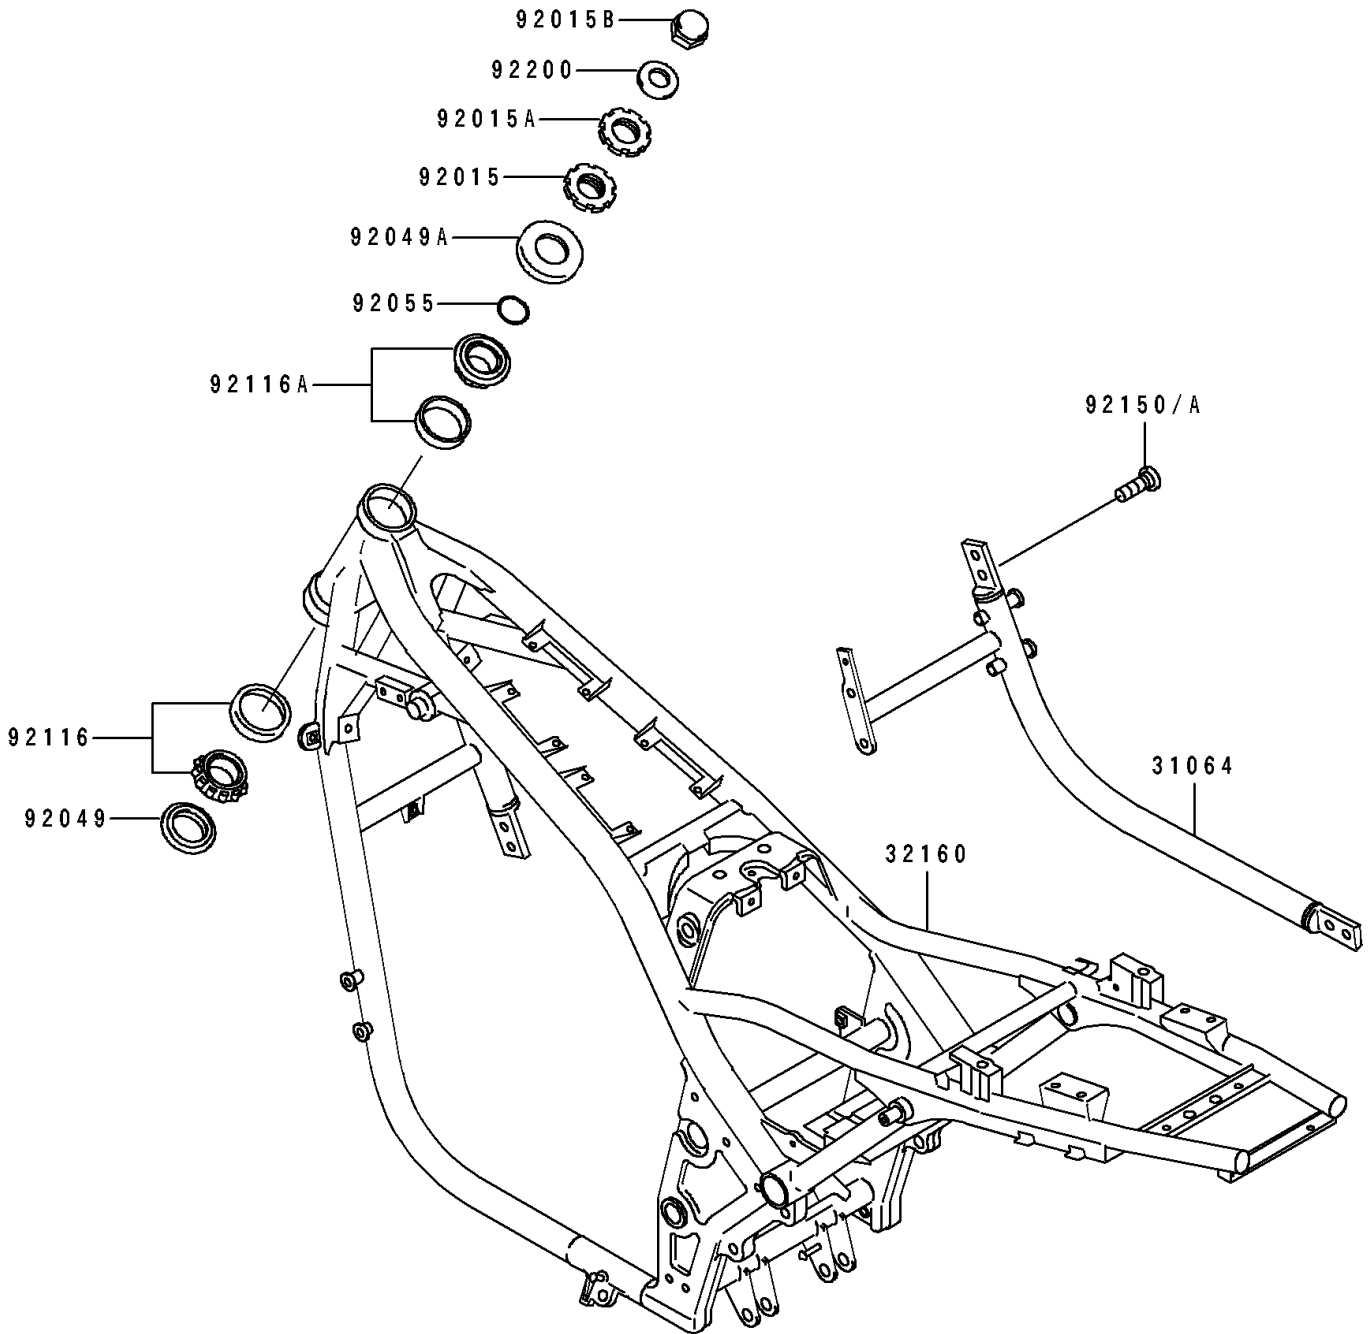

1994 ZR1100 Zephyr PARTS DIAGRAM

Frame

F2120

1994 ZR1100 Zephyr PARTS LIST

Frame

ITEM NAME	PART NUMBER	QUANTITY
PIPE-COMP,SIDE FRAME,RH,C.GRAY (Ref # 31064)	31064-1136-EZ	1
FRAME-COMP,C.GRAY (Ref # 32160)	32160-1234-EZ	1
NUT,25MM (Ref # 92015)	92015-1803	1
NUT,25MM (Ref # 92015A)	92015-1810	1
NUT,CAP,22MM (Ref # 92015B)	92015-1873	1
SEAL-OIL,XMHE36X52X4J (Ref # 92049)	92049-1162	1
SEAL-OIL,STEERING STEM (Ref # 92049A)	92049-1214	1
RING-O,ID=24.5 (Ref # 92055)	92055-1459	1
BEARING-ROLLER,HR320/28XJ (Ref # 92116)	92116-1009	1
BEARING-ROLLER,HI-CAP32005JR-1 (Ref # 92116A)	92116-1056	1
BOLT,SOCKET,10X25 (Ref # 92150A)	92150-1747	4
WASHER,22.5X36X3.2 (Ref # 92200)	92200-1126	1