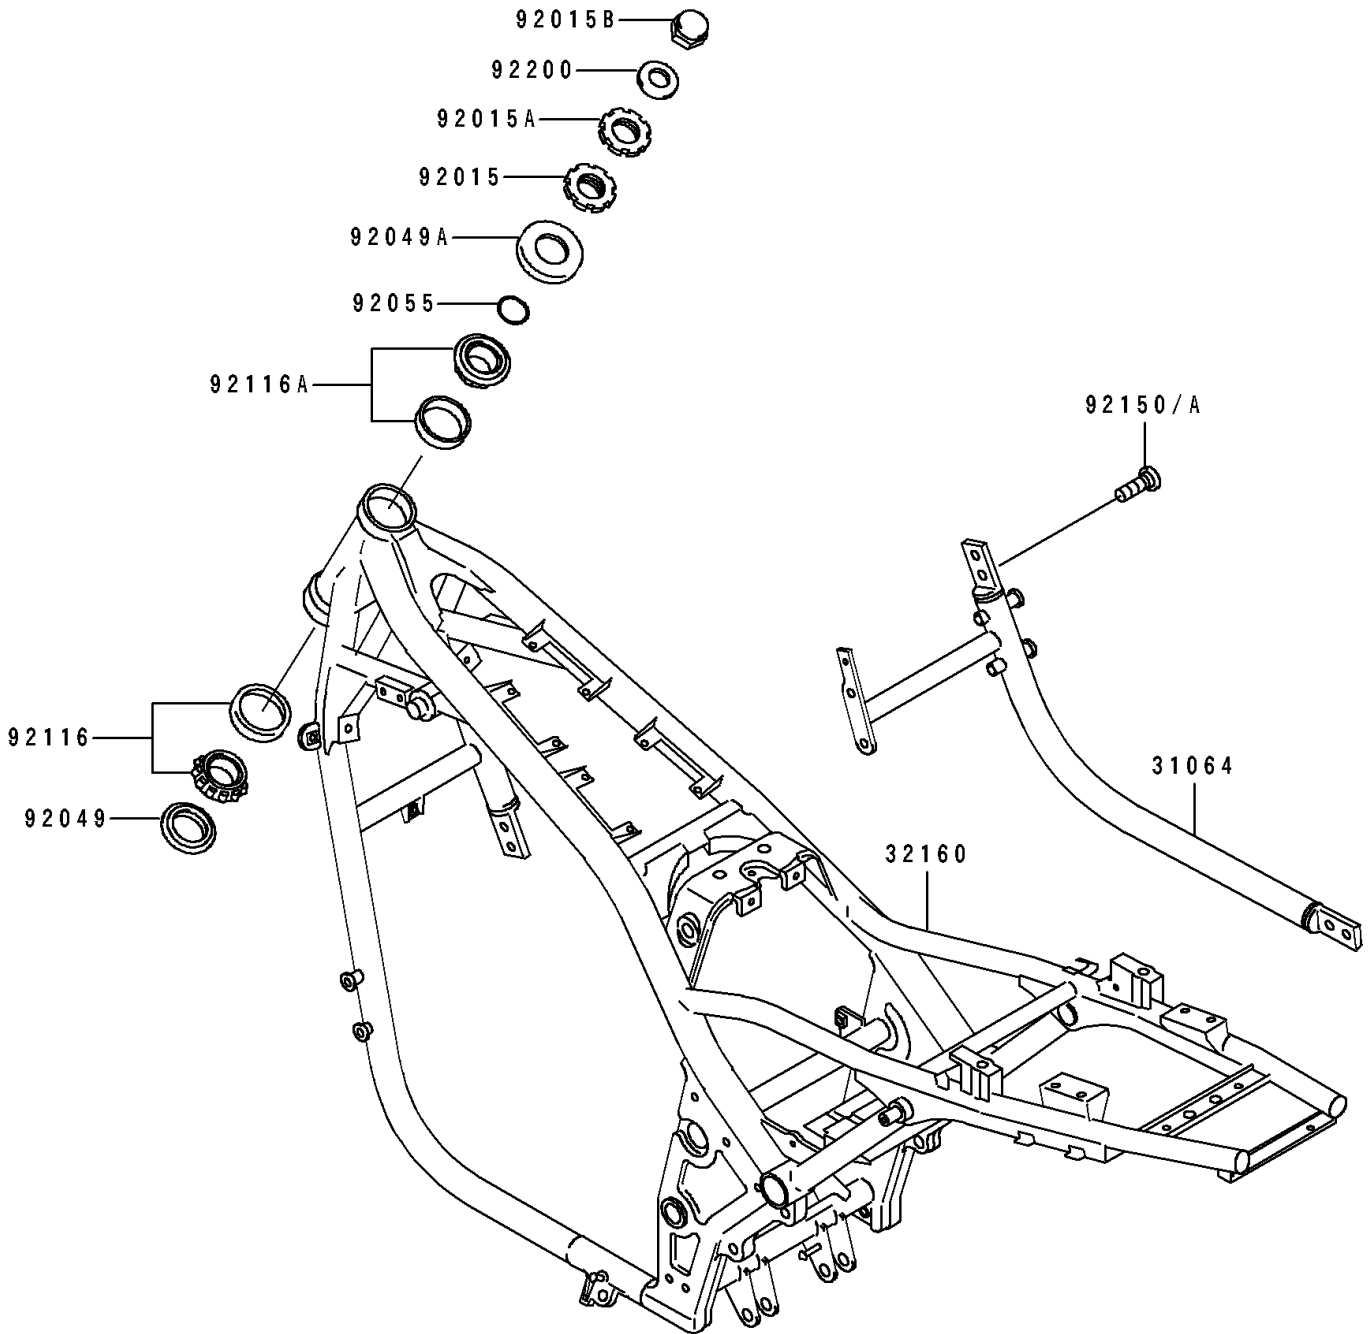

1994 ZR1100 Zephyr PARTS DIAGRAM

Frame

F2120

1994 ZR1100 Zephyr PARTS LIST

Frame

| ITEM NAME | PART NUMBER | QUANTITY |
|---|---------------|----------|
| PIPE-COMP,SIDE FRAME,RH,C.GRAY (Ref # 31064) | 31064-1136-EZ | 1 |
| FRAME-COMP,C.GRAY (Ref # 32160) | 32160-1234-EZ | 1 |
| NUT,25MM (Ref # 92015) | 92015-1803 | 1 |
| NUT,25MM (Ref # 92015A) | 92015-1810 | 1 |
| NUT,CAP,22MM (Ref # 92015B) | 92015-1873 | 1 |
| SEAL-OIL,XMHE36X52X4J (Ref # 92049) | 92049-1162 | 1 |
| SEAL-OIL,STEERING STEM (Ref # 92049A) | 92049-1214 | 1 |
| RING-O,ID=24.5 (Ref # 92055) | 92055-1459 | 1 |
| BEARING-ROLLER,HR320/28XJ (Ref # 92116) | 92116-1009 | 1 |
| BEARING-ROLLER,HI-CAP32005JR-1 (Ref # 92116A) | 92116-1056 | 1 |
| BOLT,SOCKET,10X25 (Ref # 92150A) | 92150-1747 | 4 |
| WASHER,22.5X36X3.2 (Ref # 92200) | 92200-1126 | 1 |