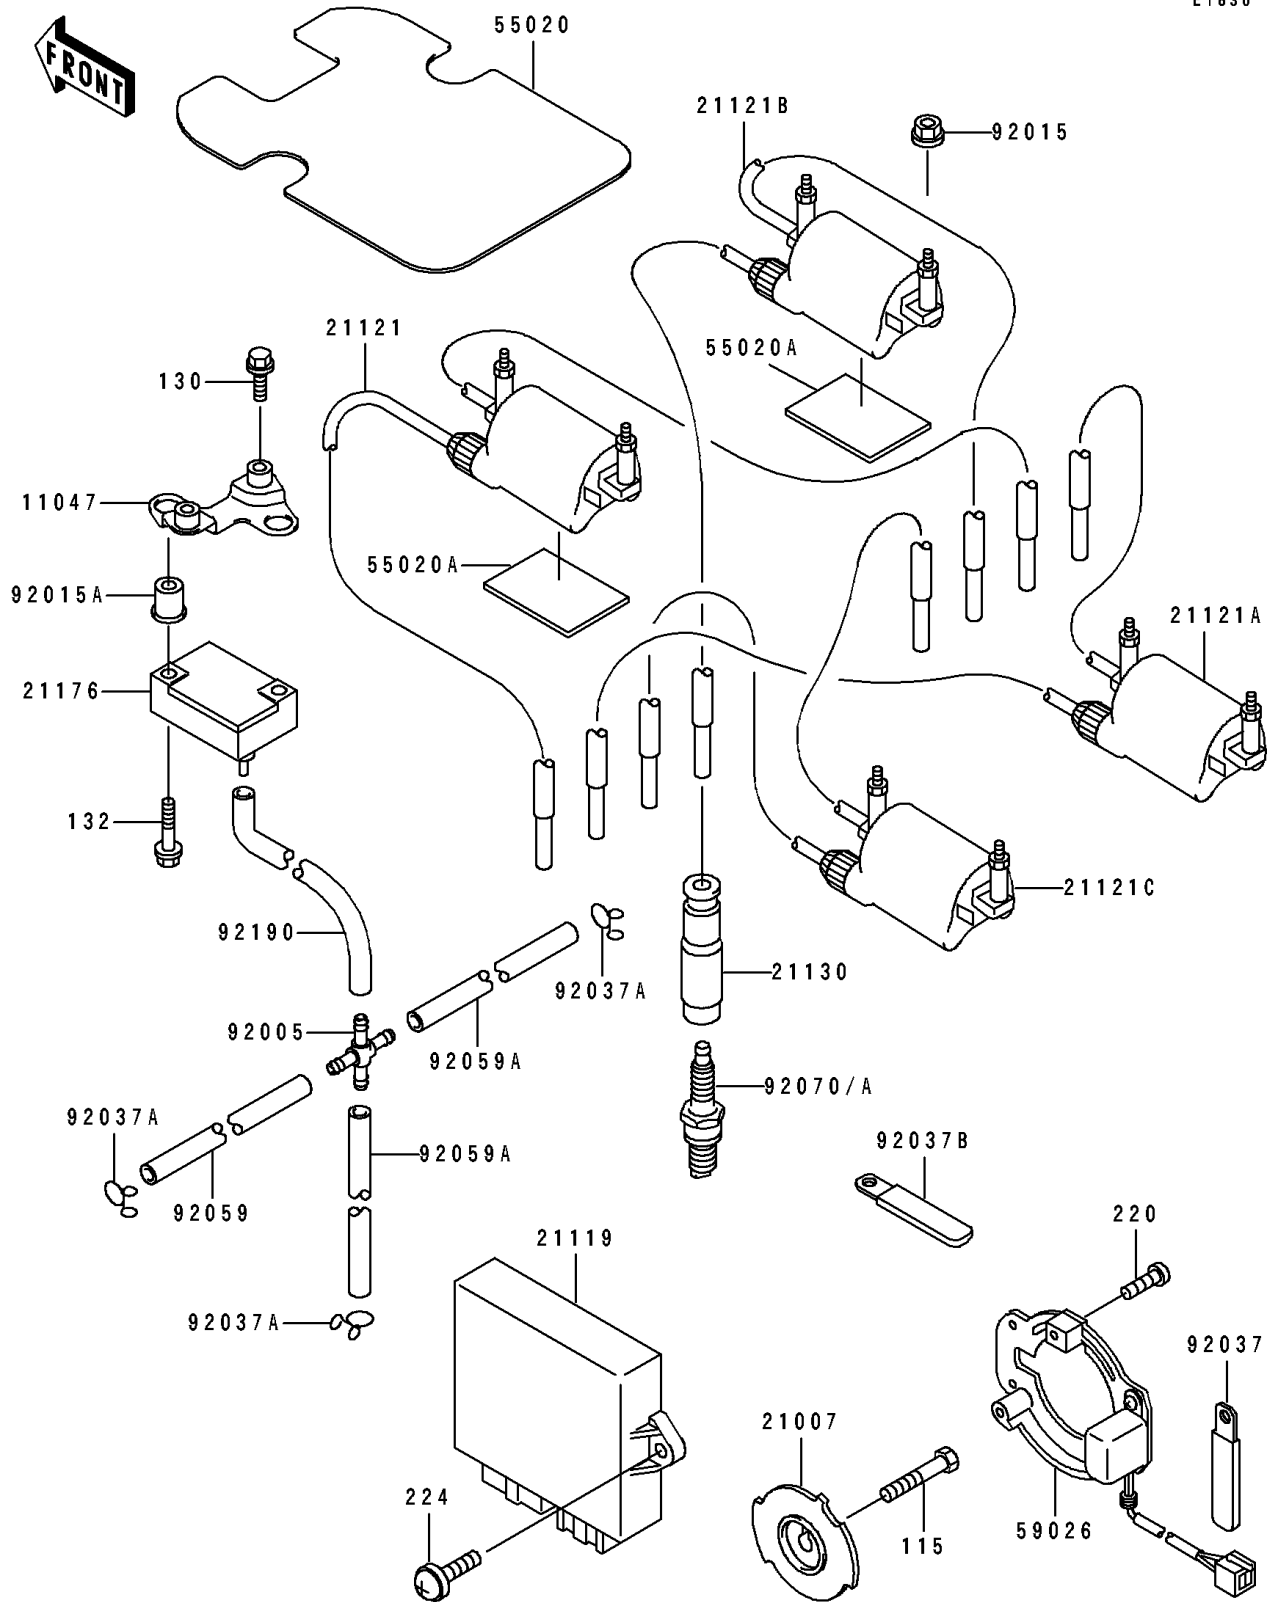

1994 ZR1100 Zephyr PARTS DIAGRAM

Ignition System

E1830

1994 ZR1100 Zephyr PARTS LIST

Ignition System

ITEM NAME	PART NUMBER	QUANTITY
BRACKET (Ref # 11047)	11047-1737	1
ROTOR,PULSING COIL (Ref # 21007)	21007-1246	1
IGNITER (Ref # 21119)	21119-1348	1
COIL-IGNITION,#1,FR (Ref # 21121)	21121-1208	1
COIL-IGNITION,#1,RR (Ref # 21121A)	21121-1209	1
COIL-IGNITION,#2,FR (Ref # 21121B)	21121-1210	1
COIL-IGNITION,#2,RR (Ref # 21121C)	21121-1211	1
CAP-SPARK PLUG (Ref # 21130)	21130-1071	8
SENSOR,BOOST (Ref # 21176)	21176-1066	1
GUARD,HEAT (Ref # 55020)	55020-1443	1
GUARD,HEAT (Ref # 55020A)	55020-1444	2
COIL-PULSING (Ref # 59026)	59026-1112	1
FITTING,TUBE,X-TYPE (Ref # 92005)	92005-1051	1
NUT,FLANGED,6MM (Ref # 92015)	92015-1193	8
NUT (Ref # 92015A)	92015-1700	2
CLAMP,WIRING HARNESS (Ref # 92037)	92037-1539	1
CLAMP (Ref # 92037A)	92037-1712	3
CLAMP (Ref # 92037B)	92037-1993	1
TUBE,4X9X155 (Ref # 92059)	92059-1033	1
TUBE,4X9X100 (Ref # 92059A)	92059-1058	2
PLUG-SPARK,CR9E(NGK) (Ref # 92070)	92070-1143	8
PLUG-SPARK,U27ESR-N(ND) (Ref # 92070A)		8
TUBE (Ref # 92190)	92190-1317	1
BOLT-SMALL-UPSET,8X30 (Ref # 115)	115G0830	1
BOLT-FLANGED,6X10,BLACK (Ref # 130)	130C0610	2
BOLT-FLANGED-SMALL (Ref # 132)	132J0635	2
SCREW-PAN-CROS,5X25 (Ref # 220)	220B0525	3
SCREW-PAN-WP-CROS (Ref # 224)	224B0616	2