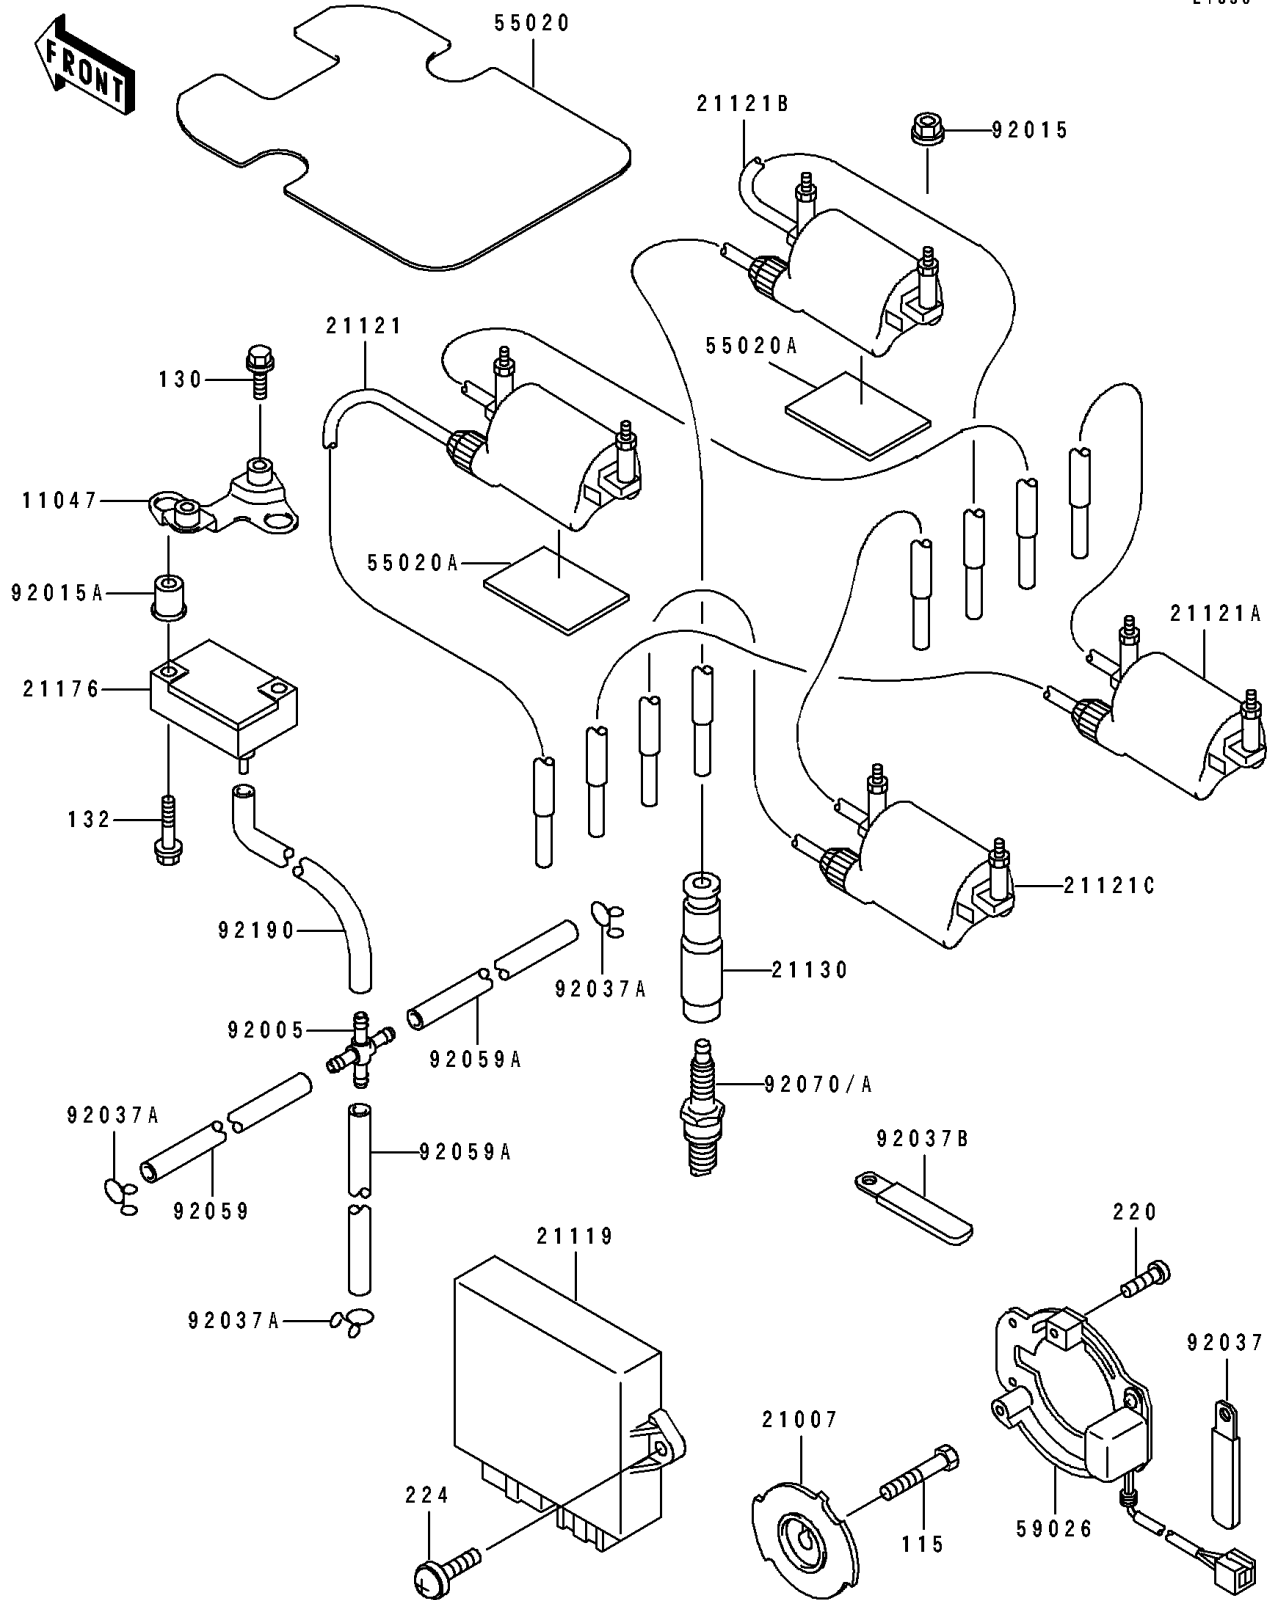

1994 ZR1100 Zephyr PARTS DIAGRAM

Ignition System

E1830

1994 ZR1100 Zephyr PARTS LIST

Ignition System

ITEM NAME	PART NUMBER	QUANTITY
BRACKET (Ref # 11047)	11047-1737	1
ROTOR,PULSING COIL (Ref # 21007)	21007-1246	1
IGNITER (Ref # 21119)	21119-1348	1
COIL-IGNITION,#1,FR (Ref # 21121)	21121-1208	1
COIL-IGNITION,#1,RR (Ref # 21121A)	21121-1209	1
COIL-IGNITION,#2,FR (Ref # 21121B)	21121-1210	1
COIL-IGNITION,#2,RR (Ref # 21121C)	21121-1211	1
CAP-SPARK PLUG (Ref # 21130)	21130-1071	8
SENSOR,BOOST (Ref # 21176)	21176-1066	1
GUARD,HEAT (Ref # 55020)	55020-1443	1
GUARD,HEAT (Ref # 55020A)	55020-1444	2
COIL-PULSING (Ref # 59026)	59026-1112	1
FITTING,TUBE,X-TYPE (Ref # 92005)	92005-1051	1
NUT,FLANGED,6MM (Ref # 92015)	92015-1193	8
NUT (Ref # 92015A)	92015-1700	2
CLAMP,WIRING HARNESS (Ref # 92037)	92037-1539	1
CLAMP (Ref # 92037A)	92037-1712	3
CLAMP (Ref # 92037B)	92037-1993	1
TUBE,4X9X155 (Ref # 92059)	92059-1033	1
TUBE,4X9X100 (Ref # 92059A)	92059-1058	2
PLUG-SPARK,CR9E(NGK) (Ref # 92070)	92070-1143	8
PLUG-SPARK,U27ESR-N(ND) (Ref # 92070A)		8
TUBE (Ref # 92190)	92190-1317	1
BOLT-SMALL-UPSET,8X30 (Ref # 115)	115G0830	1
BOLT-FLANGED,6X10,BLACK (Ref # 130)	130C0610	2
BOLT-FLANGED-SMALL (Ref # 132)	132J0635	2
SCREW-PAN-CROS,5X25 (Ref # 220)	220B0525	3
SCREW-PAN-WP-CROS (Ref # 224)	224B0616	2