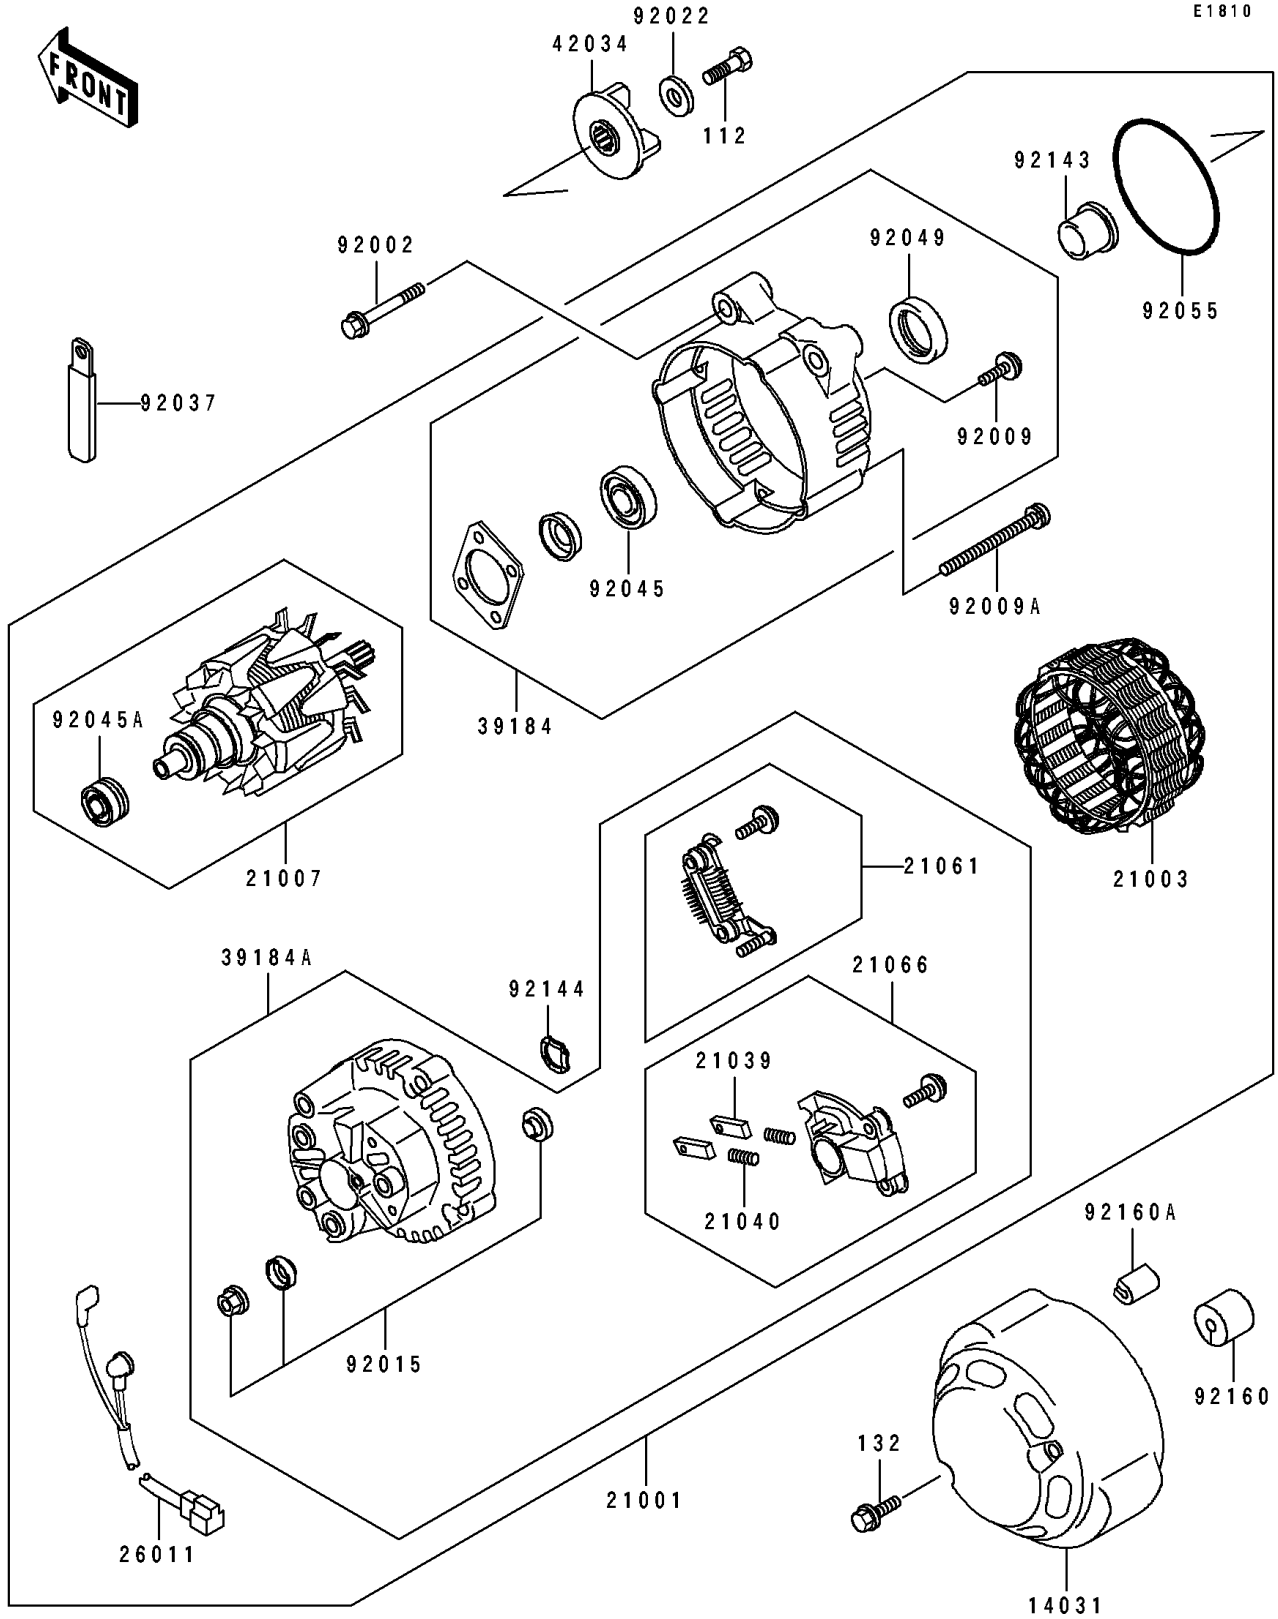

1994 ZR1100 Zephyr PARTS DIAGRAM

Generator

E1810

1994 ZR1100 Zephyr PARTS LIST

Generator

ITEM NAME	PART NUMBER	QUANTITY
COVER-GENERATOR (Ref # 14031)	14031-1311	1
GENERATOR (Ref # 21001)	21001-1123	1
STATOR,GENERATOR (Ref # 21003)	21003-1162	1
ROTOR,GENERATOR (Ref # 21007)	21007-1152	1
BRUSH,CARBON (Ref # 21039)	21039-1058	2
SPRING-BRUSH (Ref # 21040)	21040-1054	2
RECTIFIER (Ref # 21061)	21061-1056	1
REGULATOR-VOLTAGE (Ref # 21066)	21066-1062	1
WIRE-LEAD,GENERATOR (Ref # 26011)	26011-1537	1
BRACKET-ASSY,FR (Ref # 39184)	39184-1063	1
BRACKET-ASSY,RR (Ref # 39184A)	39184-1064	1
COUPLING (Ref # 42034)	42034-1084	1
BOLT,8X45 (Ref # 92002)	92002-1658	3
SCREW (Ref # 92009)	92009-1451	4
SCREW (Ref # 92009A)	92009-1452	4
NUT (Ref # 92015)	92015-1624	1
WASHER,6X19.5X2 (Ref # 92022)	92022-1517	1
CLAMP,WIRING HARNESS (Ref # 92037)	92037-1539	2
BEARING-BALL (Ref # 92045)	92045-1181	1
BEARING-BALL (Ref # 92045A)	92045-1279	1
SEAL-OIL (Ref # 92049)	92049-1274	1
RING-O (Ref # 92055)	92055-1365	1
COLLAR (Ref # 92143)	92143-1054	1
SPRING,WASHER (Ref # 92144)	92144-1067	1
DAMPER,6.3X22X20 (Ref # 92160)	92160-1013	1
DAMPER (Ref # 92160A)	92160-1334	3
BOLT-UPSET (Ref # 112)	112G0616	1
BOLT-FLANGED-SMALL (Ref # 132)	132E0625	2