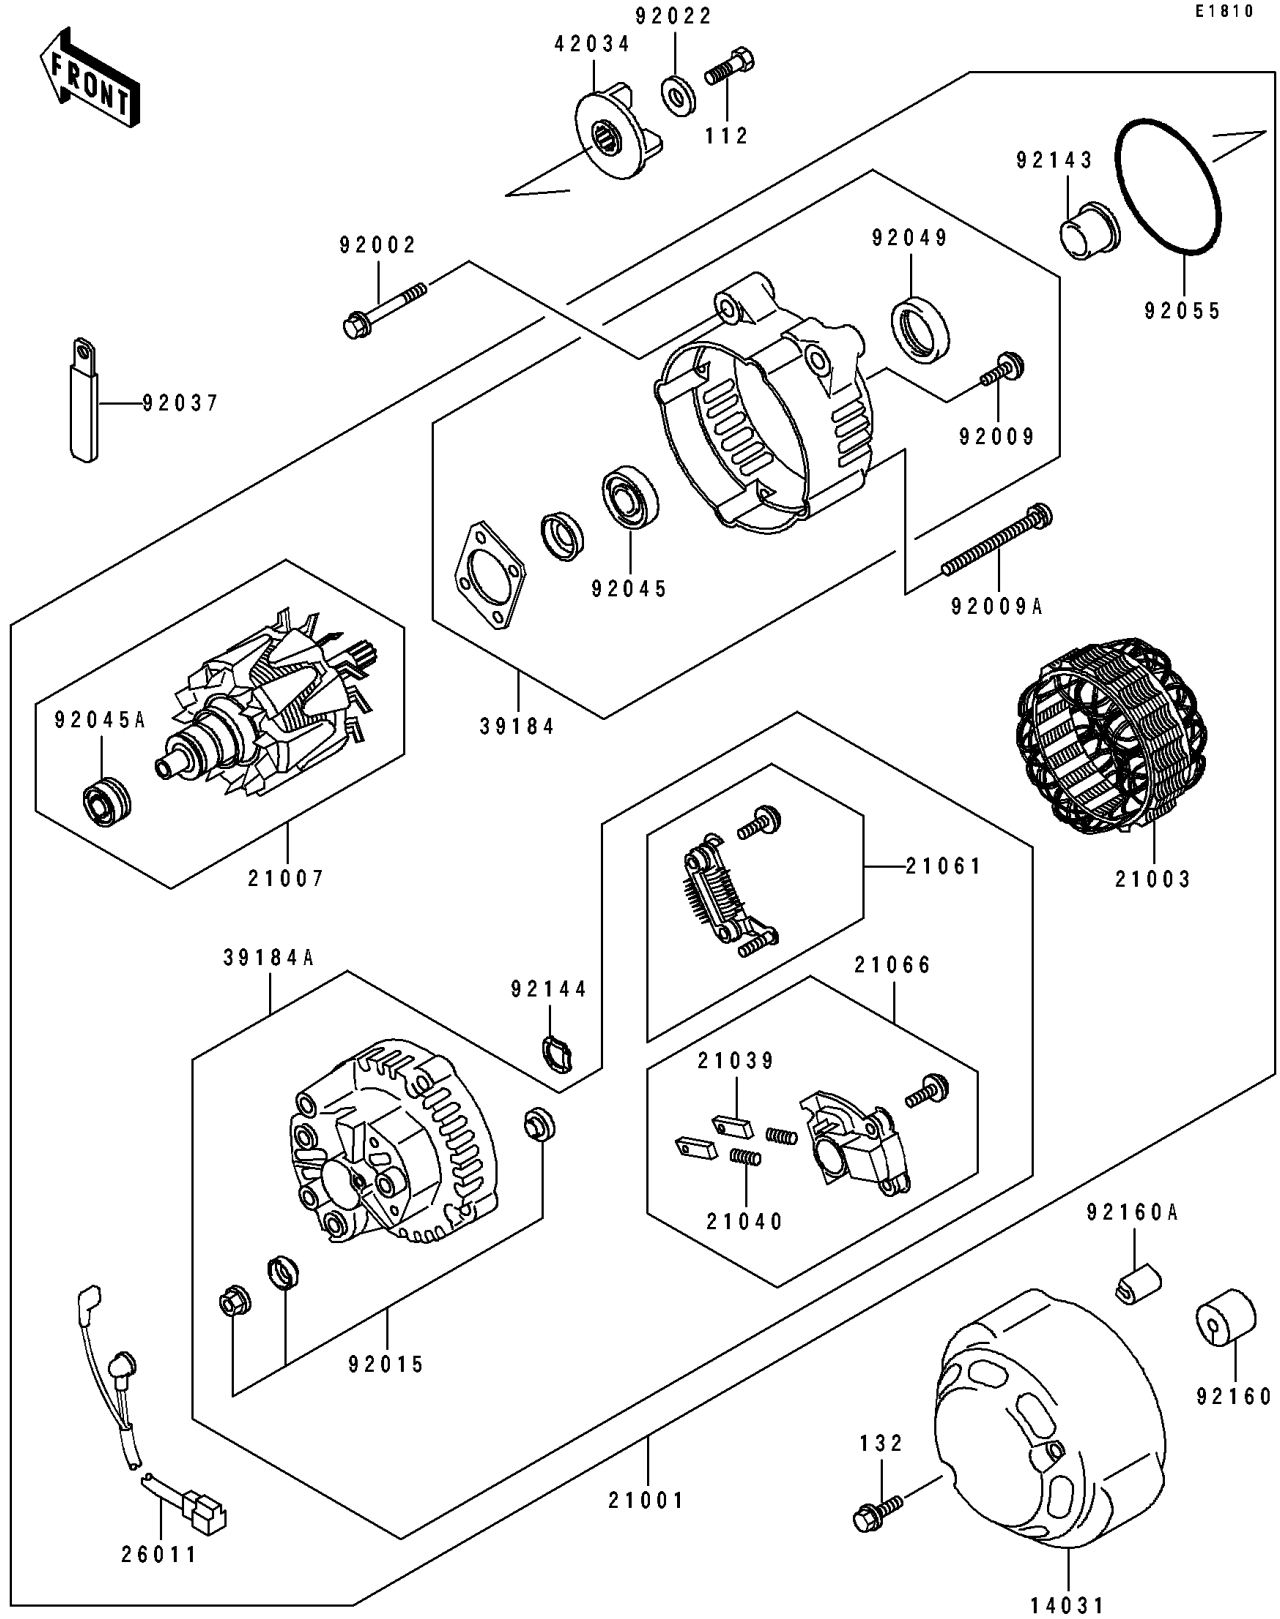

1994 ZR1100 Zephyr PARTS DIAGRAM

Generator

E1810

1994 ZR1100 Zephyr PARTS LIST

Generator

ITEM NAME	PART NUMBER	QUANTITY
COVER-GENERATOR (Ref # 14031)	14031-1311	1
GENERATOR (Ref # 21001)	21001-1123	1
STATOR,GENERATOR (Ref # 21003)	21003-1162	1
ROTOR,GENERATOR (Ref # 21007)	21007-1152	1
BRUSH,CARBON (Ref # 21039)	21039-1058	2
SPRING-BRUSH (Ref # 21040)	21040-1054	2
RECTIFIER (Ref # 21061)	21061-1056	1
REGULATOR-VOLTAGE (Ref # 21066)	21066-1062	1
WIRE-LEAD,GENERATOR (Ref # 26011)	26011-1537	1
BRACKET-ASSY,FR (Ref # 39184)	39184-1063	1
BRACKET-ASSY,RR (Ref # 39184A)	39184-1064	1
COUPLING (Ref # 42034)	42034-1084	1
BOLT,8X45 (Ref # 92002)	92002-1658	3
SCREW (Ref # 92009)	92009-1451	4
SCREW (Ref # 92009A)	92009-1452	4
NUT (Ref # 92015)	92015-1624	1
WASHER,6X19.5X2 (Ref # 92022)	92022-1517	1
CLAMP,WIRING HARNESS (Ref # 92037)	92037-1539	2
BEARING-BALL (Ref # 92045)	92045-1181	1
BEARING-BALL (Ref # 92045A)	92045-1279	1
SEAL-OIL (Ref # 92049)	92049-1274	1
RING-O (Ref # 92055)	92055-1365	1
COLLAR (Ref # 92143)	92143-1054	1
SPRING,WASHER (Ref # 92144)	92144-1067	1
DAMPER,6.3X22X20 (Ref # 92160)	92160-1013	1
DAMPER (Ref # 92160A)	92160-1334	3
BOLT-UPSET (Ref # 112)	112G0616	1
BOLT-FLANGED-SMALL (Ref # 132)	132E0625	2