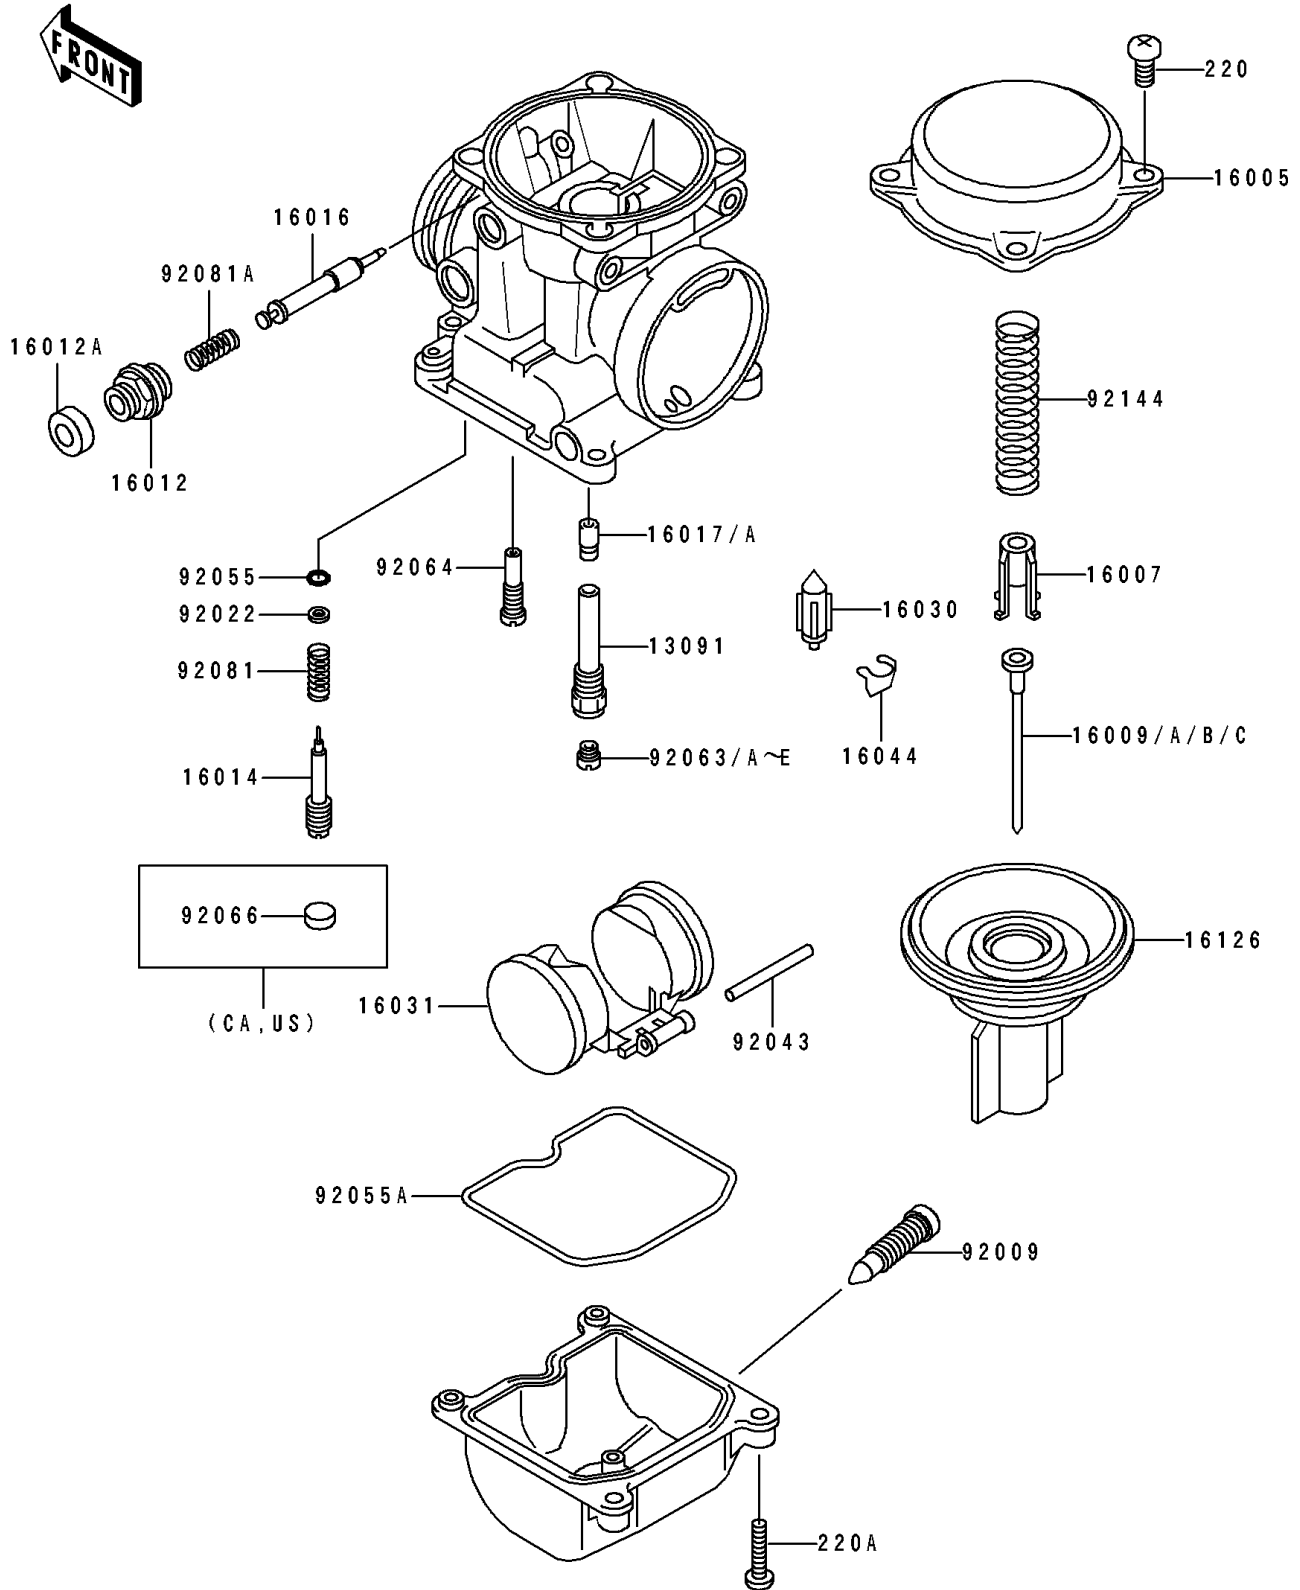

1994 ZR1100 Zephyr PARTS DIAGRAM

Carburetor Parts

E1612

1994 ZR1100 Zephyr PARTS LIST

Carburetor Parts

| ITEM NAME | PART NUMBER | QUANTITY |
|---|-------------|----------|
| HOLDER,NEEDLE JET (Ref # 13091) | 13091-1804 | 4 |
| TOP-CHAMBER,MIXING (Ref # 16005) | 16005-1065 | 4 |
| SEAT-SPRING,VALVE (Ref # 16007) | 16007-1117 | 4 |
| NEEDLE-JET,N1VE (Ref # 16009B) | 16009-1807 | 4 |
| CAP-STARTER PLUNGER (Ref # 16012) | 16012-1051 | 4 |
| CAP-STARTER PLUNGER (Ref # 16012A) | 16012-1052 | 4 |
| SCREW-PILOT AIR (Ref # 16014) | 16014-1054 | 4 |
| PLUNGER,STARTER (Ref # 16016) | 16016-1061 | 4 |
| JET-NEEDLE (Ref # 16017A) | 16017-1362 | 4 |
| VALVE-FLOAT (Ref # 16030) | 16030-1007 | 4 |
| FLOAT (Ref # 16031) | 16031-1056 | 4 |
| CLAMP,FLOAT VALVE (Ref # 16044) | 16044-007 | 4 |
| VALVE,VACUUM (Ref # 16126) | 16126-1163 | 4 |
| SCREW,DRAIN,M6X0.75 (Ref # 92009) | 92009-1551 | 4 |
| WASHER,PLAIN (Ref # 92022) | 92022-1003 | 4 |
| PIN,FLOAT (Ref # 92043) | 92043-1207 | 4 |
| RING-O,PILOT ADJUST (Ref # 92055) | 92055-1002 | 4 |
| RING-O,FLOAT CHAMBER (Ref # 92055A) | 92055-1222 | 4 |
| JET-MAIN,2ND,#95 (Ref # 92063) | 92063-1001 | 4 |
| JET-MAIN,2ND,#92 (Ref # 92063A) | 92063-1004 | 4 |
| JET-MAIN,2ND,#98 (Ref # 92063B) | 92063-1005 | 2 |
| JET-MAIN,2ND,#100 (Ref # 92063C) | 92063-1008 | 2 |
| JET-MAIN,2ND,#105 (Ref # 92063D) | 92063-1009 | 4 |
| JET-MAIN,#102 (Ref # 92063E) | 92063-1115 | 4 |
| JET-PILOT,#35 (Ref # 92064) | 92064-1101 | 4 |
| SPRING,PILOT ADJUST SCREW (Ref # 92081) | 92081-1002 | 4 |
| SPRING,STARTER PLUNGER (Ref # 92081A) | 92081-1761 | 4 |
| SPRING,VACUUM VALVE (Ref # 92144) | 92144-1670 | 4 |
| SCREW-PAN-CROS (Ref # 220) | 220B0408 | 15 |

1994 ZR1100 Zephyr PARTS LIST

Carburetor Parts

| ITEM NAME | PART NUMBER | QUANTITY |
|-----------------------------|-------------|----------|
| SCREW-PAN-CROS (Ref # 220A) | 220D0414 | 16 |