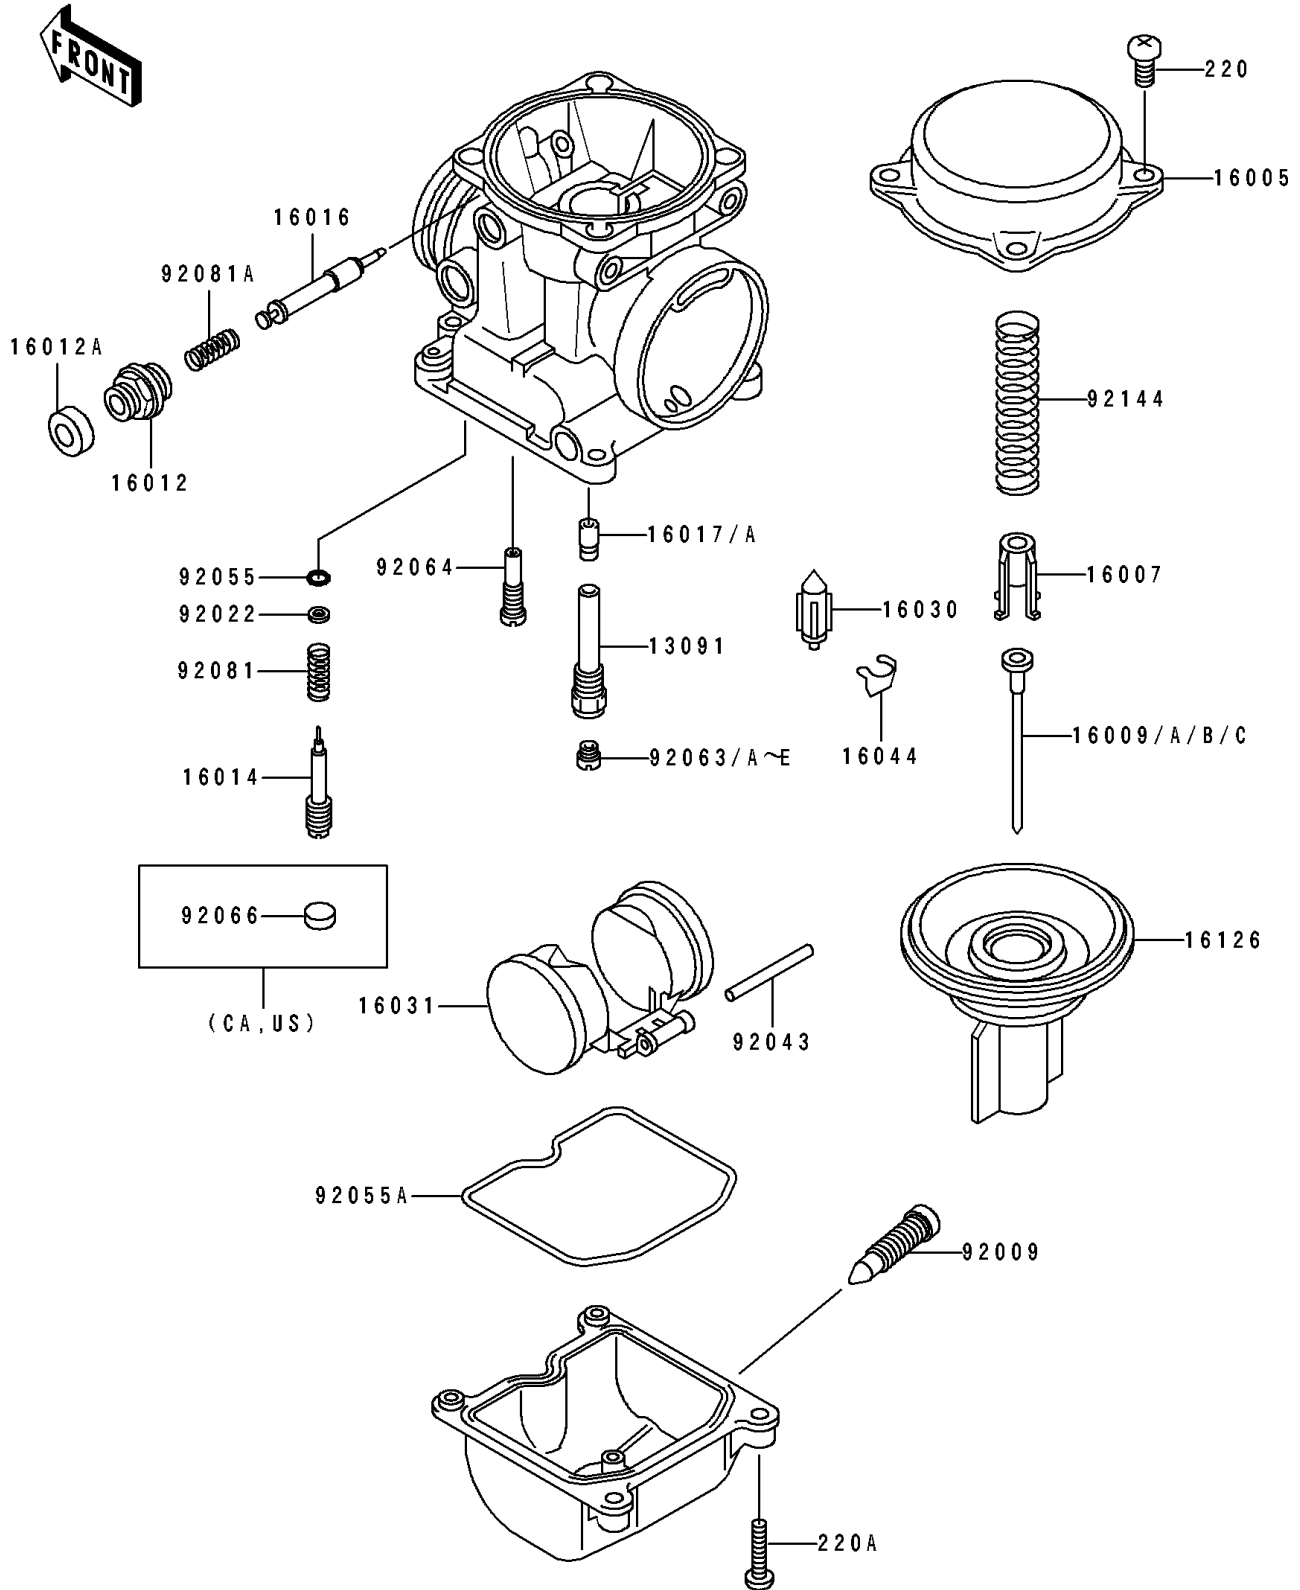

# 1994 ZR1100 Zephyr PARTS DIAGRAM

## Carburetor Parts

E1612

## Carburetor Parts

ITEM NAME	PART NUMBER	QUANTITY
HOLDER,NEEDLE JET (Ref # 13091)	13091-1804	4
TOP-CHAMBER,MIXING (Ref # 16005)	16005-1065	4
SEAT-SPRING,VALVE (Ref # 16007)	16007-1117	4
NEEDLE-JET,N1VE (Ref # 16009B)	16009-1807	4
CAP-STARTER PLUNGER (Ref # 16012)	16012-1051	4
CAP-STARTER PLUNGER (Ref # 16012A)	16012-1052	4
SCREW-PILOT AIR (Ref # 16014)	16014-1054	4
PLUNGER,STARTER (Ref # 16016)	16016-1061	4
JET-NEEDLE (Ref # 16017A)	16017-1362	4
VALVE-FLOAT (Ref # 16030)	16030-1007	4
FLOAT (Ref # 16031)	16031-1056	4
CLAMP,FLOAT VALVE (Ref # 16044)	16044-007	4
VALVE,VACUUM (Ref # 16126)	16126-1163	4
SCREW,DRAIN,M6X0.75 (Ref # 92009)	92009-1551	4
WASHER,PLAIN (Ref # 92022)	92022-1003	4
PIN,FLOAT (Ref # 92043)	92043-1207	4
RING-O,PILOT ADJUST (Ref # 92055)	92055-1002	4
RING-O,FLOAT CHAMBER (Ref # 92055A)	92055-1222	4
JET-MAIN,2ND,#95 (Ref # 92063)	92063-1001	4
JET-MAIN,2ND,#92 (Ref # 92063A)	92063-1004	4
JET-MAIN,2ND,#98 (Ref # 92063B)	92063-1005	2
JET-MAIN,2ND,#100 (Ref # 92063C)	92063-1008	2
JET-MAIN,2ND,#105 (Ref # 92063D)	92063-1009	4
JET-MAIN,#102 (Ref # 92063E)	92063-1115	4
JET-PILOT,#35 (Ref # 92064)	92064-1101	4
SPRING,PILOT ADJUST SCREW (Ref # 92081)	92081-1002	4
SPRING,STARTER PLUNGER (Ref # 92081A)	92081-1761	4
SPRING,VACUUM VALVE (Ref # 92144)	92144-1670	4
SCREW-PAN-CROS (Ref # 220)	220B0408	15

# 1994 ZR1100 Zephyr PARTS LIST

Carburetor Parts

ITEM NAME	PART NUMBER	QUANTITY
SCREW-PAN-CROS (Ref # 220A)	220D0414	16