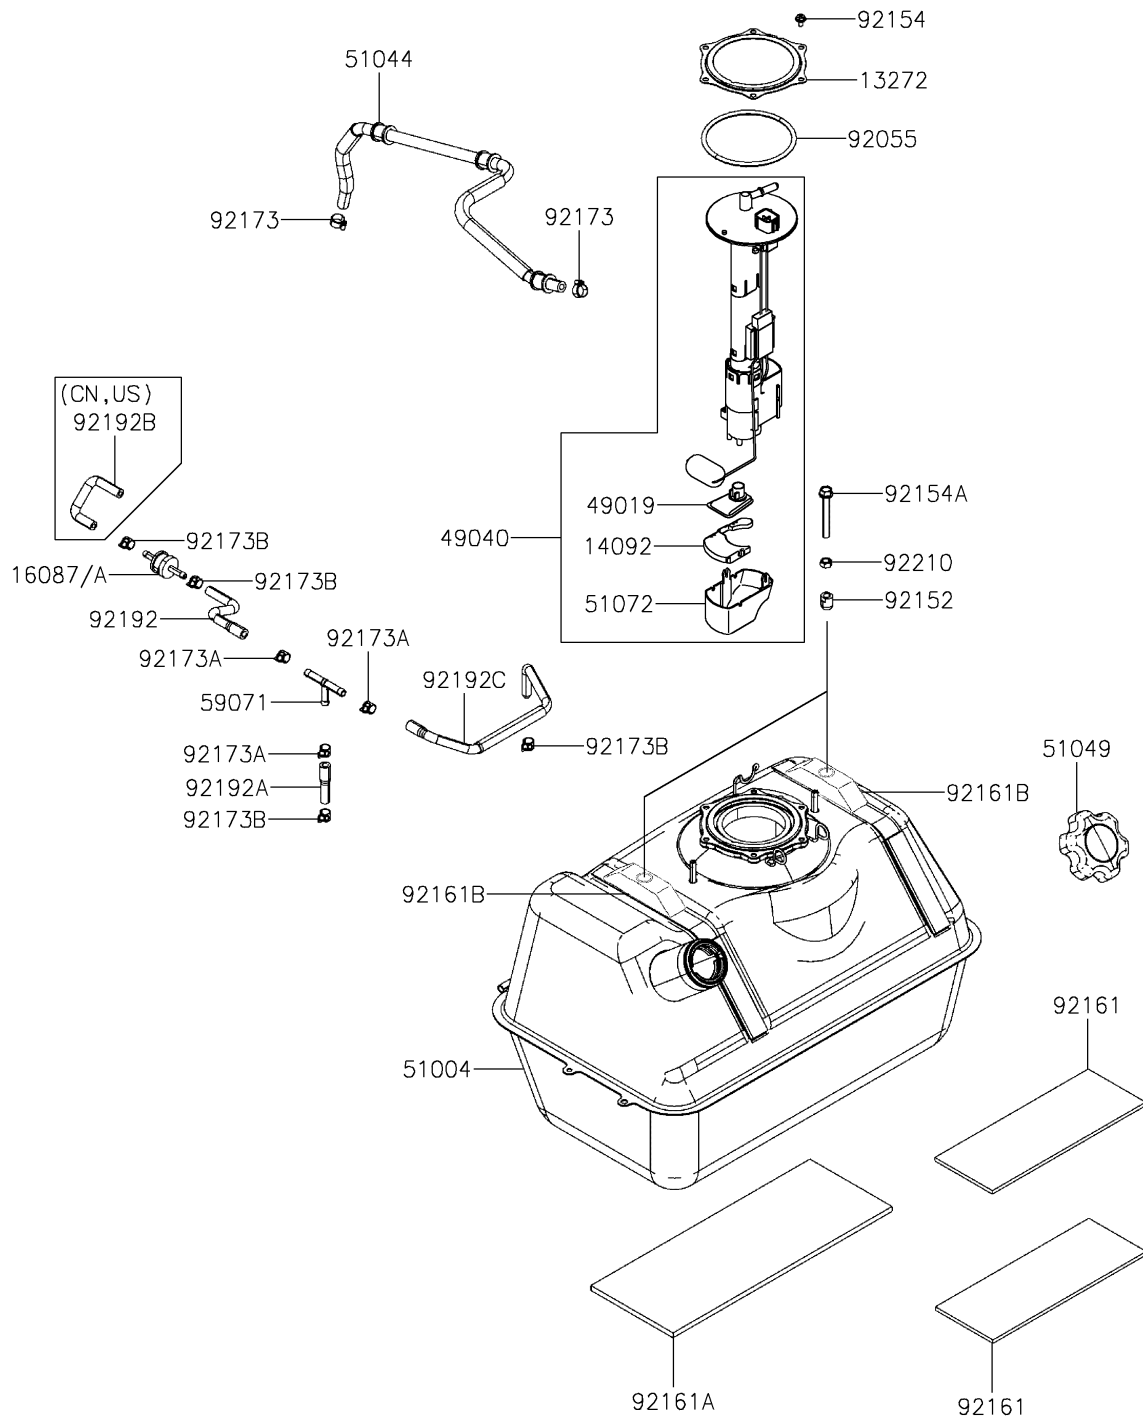

2023 Mule PRO-MX EPS LE

PARTS DIAGRAM

Fuel Tank

F2410

2023 Mule PRO-MX EPS LE

PARTS LIST

Fuel Tank

ITEM NAME	PART NUMBER	QUANTITY
PLATE,FUEL PUMP (Ref # 13272)	13272-Y030	1
COVER (Ref # 14092)	14092-1044	1
VALVE-CHECK (Ref # 16087)	16087-0008	1
VALVE-CHECK (Ref # 16087A)	16087-0009	1
FILTER-FUEL (Ref # 49019)	49019-0013	1
PUMP-FUEL (Ref # 49040)	49040-0716	1
TANK-FUEL (Ref # 51004)	51004-Y001	1
TUBE-ASSY,FUEL TANK (Ref # 51044)	51044-0896	1
CAP-TANK (Ref # 51049)	51049-Y005	1
CHAMBER-FUEL (Ref # 51072)	51072-0003	1
JOINT,3 WAY (Ref # 59071)	59071-Y008	1
RING-O,FUEL PUMP (Ref # 92055)	92055-Y057	1
COLLAR (Ref # 92152)	92152-Y057	2
BOLT,5X10 (Ref # 92154)	92154-Y119	6
BOLT,FLANGE,8X60 (Ref # 92154A)	92154-Y207	2
DAMPER,FUEL TANK (Ref # 92161)	92161-Y040	2
DAMPER,FUEL TANK (Ref # 92161A)	92161-Y041	1
DAMPER (Ref # 92161B)	92161-Y042	2
CLAMP,12.5MM (Ref # 92173)	92173-Y043	2
CLAMP (Ref # 92173A)	92173-Y051	3
CLAMP (Ref # 92173B)	92173-Y081	4
TUBE (Ref # 92192)	92192-Y060	1
TUBE (Ref # 92192A)	92192-Y061	1
TUBE (Ref # 92192B)	92192-Y062	1
TUBE (Ref # 92192C)	92192-Y073	1
NUT,HEX,8MM (Ref # 92210)	92210-Y079	2