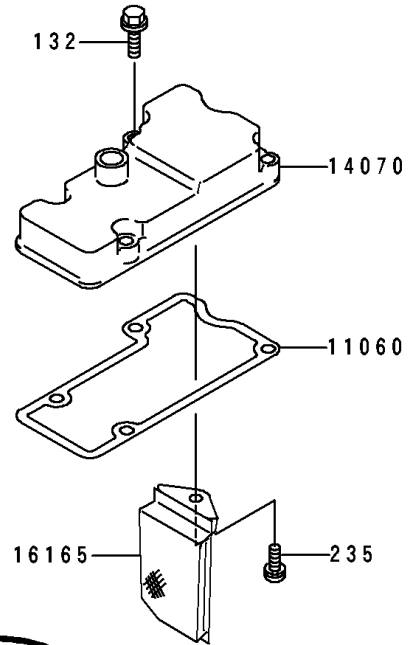

1994 ZR1100 Zephyr PARTS DIAGRAM

Breather Cover/Oil Pan

E1432

1994 ZR1100 Zephyr PARTS LIST

Breather Cover/Oil Pan

ITEM NAME	PART NUMBER	QUANTITY
GASKET,BREATHER BODY (Ref # 11060)	11060-1100	1
GASKET,OIL PAN (Ref # 11060A)	11060-1266	1
BODY-BREATHER (Ref # 14070)	14070-1062	1
SEPARATOR,BREATHER BODY (Ref # 16165)	16165-1057	1
WIRE-LEAD (Ref # 26011)	26011-1371	1
SWITCH,OIL PRESSURE (Ref # 27010)	27010-1313	1
PAN-OIL (Ref # 49034)	49034-1113	1
NOZZLE,YELLOW (Ref # 92062)	92062-1057	1
GASKET,12X22X2,DRAIN PLUG (Ref # 92065)	92065-097	2
PLUG,OIL DRAIN,12X15 (Ref # 92066)	92066-1174	2
BOLT,SOCKET,6X40 (Ref # 92150)	92150-1653	1
BOLT,SOCKET,6X25 (Ref # 92150A)	92150-1714	2
BOLT-SOCKET (Ref # 120)	120Z0625	3
BOLT-SOCKET (Ref # 120A)	120Z0640	8
BOLT-FLANGED-SMALL (Ref # 132)	132E0625	4
SCREW-PAN-WP-CROS (Ref # 235)	235B0610	1
O RING,90MM (Ref # 671)	671B2590	1