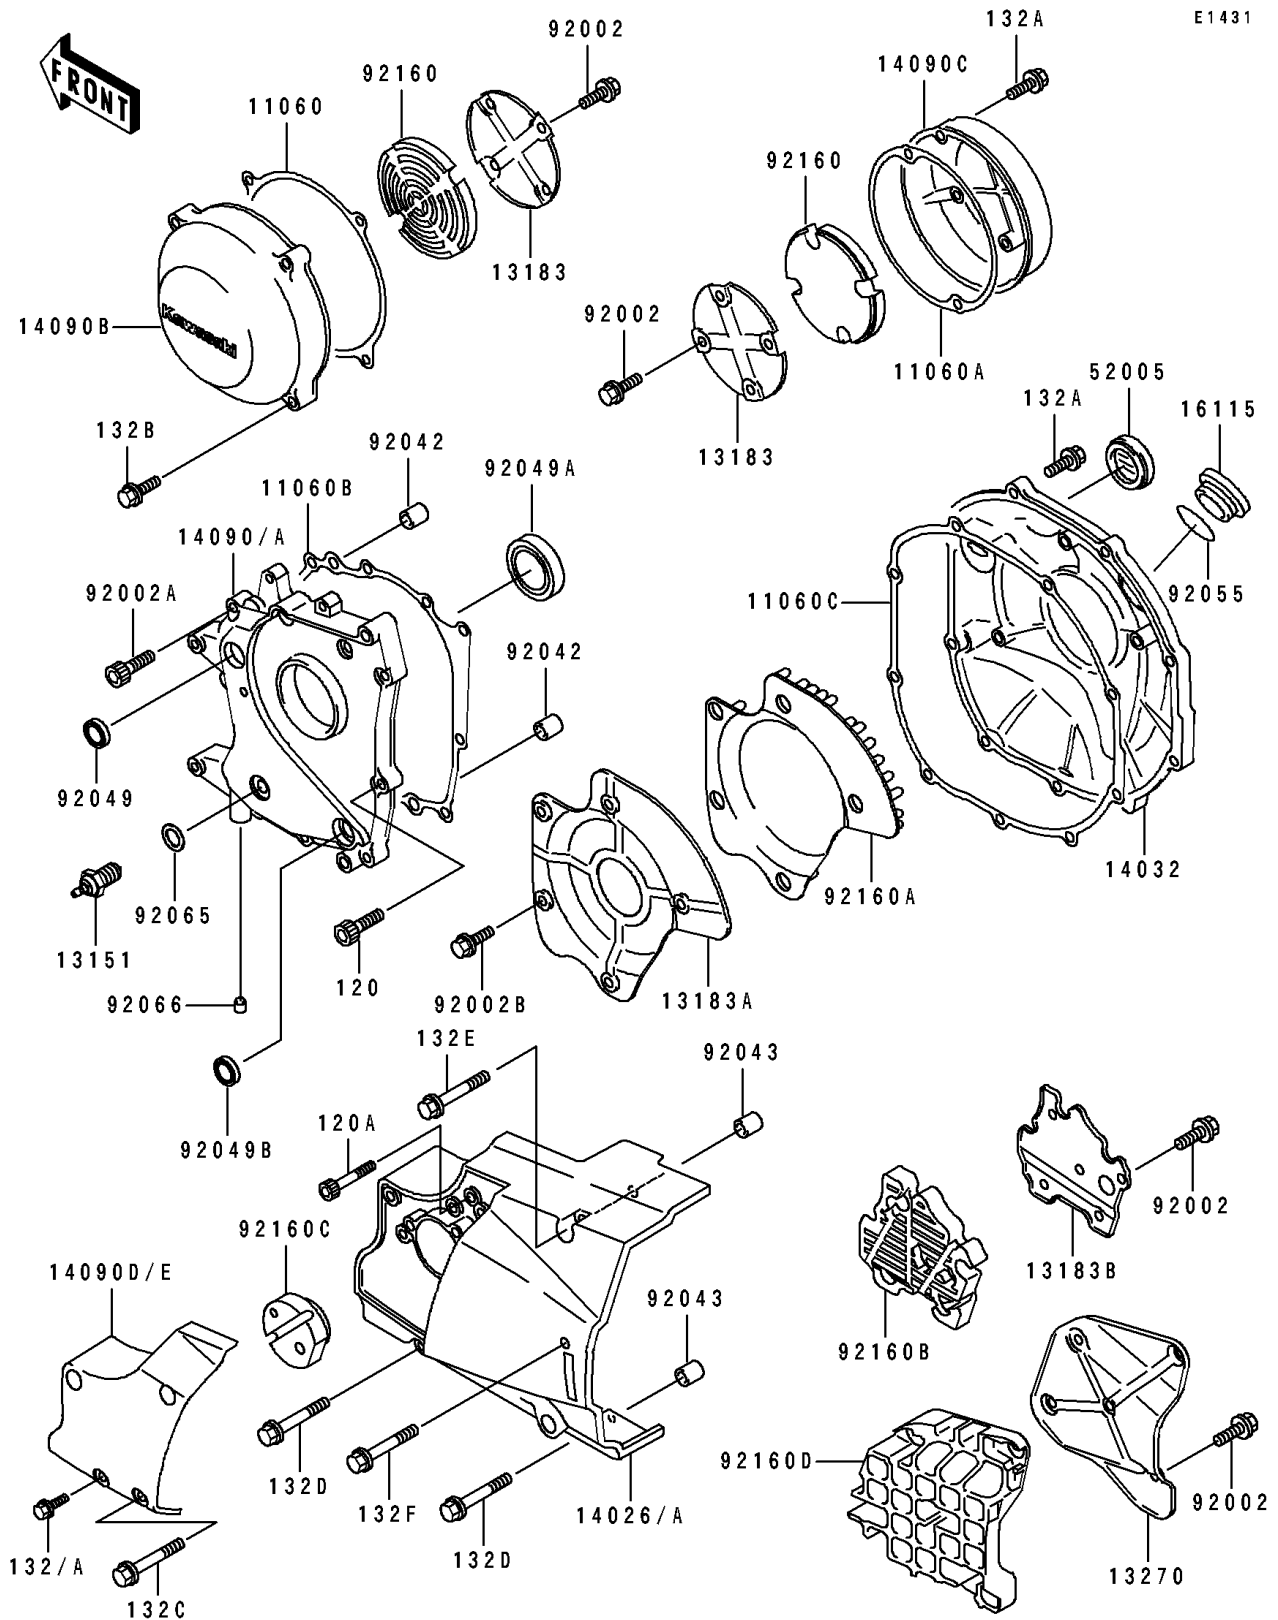

1994 ZR1100 Zephyr PARTS DIAGRAM

Engine Cover(s)

1994 ZR1100 Zephyr PARTS LIST

Engine Cover(s)

ITEM NAME	PART NUMBER	QUANTITY
GASKET,COVER,LH (Ref # 11060)	11060-1097	1
GASKET,PULSING COIL COVER (Ref # 11060A)	11060-1098	1
GASKET,GEAR CASE (Ref # 11060B)	11060-1265	1
GASKET,CLUTCH COVER (Ref # 11060C)	11060-1284	1
SWITCH-COMP,NEUTRAL (Ref # 13151)	13151-1007	1
PLATE (Ref # 13183)	13183-1789	2
PLATE,CLUTCH COVER (Ref # 13183A)	13183-1790	1
PLATE,CHAIN COVER (Ref # 13183B)	13183-1861	1
PLATE,CHAIN COVER (Ref # 13270)	13270-1416	1
COVER-CHAIN (Ref # 14026A)	14026-1219	1
COVER-CLUTCH (Ref # 14032)	14032-1424	1
COVER,TRANSMISSION (Ref # 14090)	14090-1172	1
COVER,LH (Ref # 14090B)	14090-1570	1
COVER,PULSING COIL (Ref # 14090C)	14090-1571	1
COVER,CLUTCH RELEASE (Ref # 14090E)	14090-1587	1
CAP-OIL FILLER (Ref # 16115)	16115-1056	1
GAUGE,OIL LEVEL (Ref # 52005)	52005-1009	1
BOLT,6X10 (Ref # 92002)	92002-1449	18
BOLT,SOCKET,6X25 (Ref # 92002A)	92002-1696	1
BOLT,6X8 (Ref # 92002B)	92002-1944	5
PIN,DOWEL,6.3X8X14 (Ref # 92042)	92042-007	2
PIN,6.2X8X14 (Ref # 92043)	92043-1263	2
SEAL-OIL,SD-8187 (Ref # 92049)	92049-1017	1
SEAL-OIL,AE2343F0 (Ref # 92049A)	92049-1070	1
SEAL-OIL,TB13205 (Ref # 92049B)	92049-1186	1
RING-O,31.5X2.6 (Ref # 92055)	92055-049	1
GASKET,10.5X16X1,DRAIN PLUG (Ref # 92065)	92065-058	1
PLUG,OIL LINE,7.2X8 (Ref # 92066)	92066-1012	1
DAMPER (Ref # 92160)	92160-1332	2

1994 ZR1100 Zephyr PARTS LIST

Engine Cover(s)

ITEM NAME	PART NUMBER	QUANTITY
DAMPER,CLUTCH COVER (Ref # 92160A)	92160-1333	1
DAMPER,CHAIN COVER (Ref # 92160B)	92160-1371	1
DAMPER,CLUTCH RELEASE COVER (Ref # 92160C)	92160-1373	1
DAMPER,CHAIN COVER (Ref # 92160D)	92160-1599	1
BOLT-SOCKET,6X25 (Ref # 120)	120P0625	8
BOLT-FLANGED-SMALL (Ref # 132)	132E0612	1
BOLT-FLANGED-SMALL (Ref # 132A)	132E0625	11
BOLT-FLANGED-SMALL (Ref # 132B)	132E0630	4
BOLT-FLANGED-SMALL (Ref # 132C)	132E0645	3
BOLT-FLANGED-SMALL (Ref # 132D)	132E0650	2
BOLT-FLANGED-SMALL (Ref # 132E)	132E0670	3