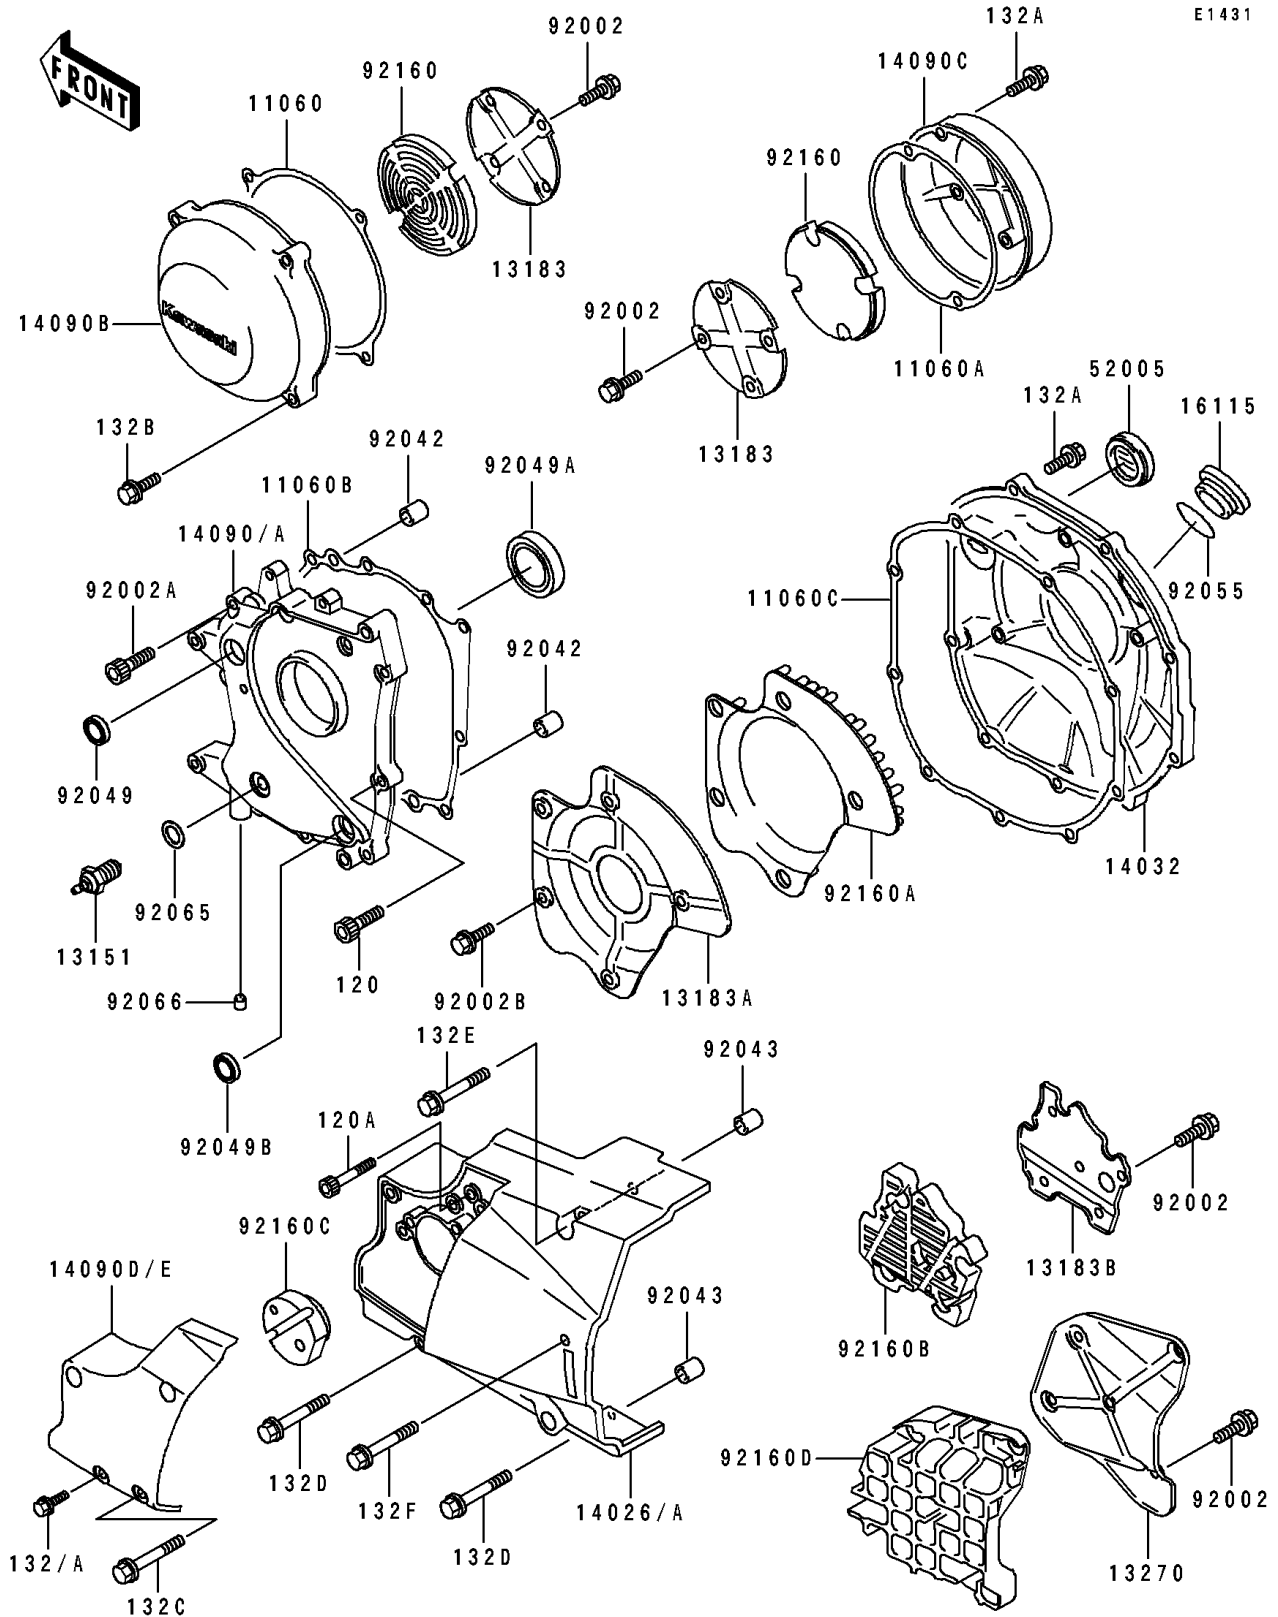

1994 ZR1100 Zephyr PARTS DIAGRAM

Engine Cover(s)

1994 ZR1100 Zephyr PARTS LIST

Engine Cover(s)

ITEM NAME	PART NUMBER	QUANTITY
GASKET,COVER,LH (Ref # 11060)	11060-1097	1
GASKET,PULSING COIL COVER (Ref # 11060A)	11060-1098	1
GASKET,GEAR CASE (Ref # 11060B)	11060-1265	1
GASKET,CLUTCH COVER (Ref # 11060C)	11060-1284	1
SWITCH-COMP,NEUTRAL (Ref # 13151)	13151-1007	1
PLATE (Ref # 13183)	13183-1789	2
PLATE,CLUTCH COVER (Ref # 13183A)	13183-1790	1
PLATE,CHAIN COVER (Ref # 13183B)	13183-1861	1
PLATE,CHAIN COVER (Ref # 13270)	13270-1416	1
COVER-CHAIN (Ref # 14026A)	14026-1219	1
COVER-CLUTCH (Ref # 14032)	14032-1424	1
COVER,TRANSMISSION (Ref # 14090)	14090-1172	1
COVER,LH (Ref # 14090B)	14090-1570	1
COVER,PULSING COIL (Ref # 14090C)	14090-1571	1
COVER,CLUTCH RELEASE (Ref # 14090E)	14090-1587	1
CAP-OIL FILLER (Ref # 16115)	16115-1056	1
GAUGE,OIL LEVEL (Ref # 52005)	52005-1009	1
BOLT,6X10 (Ref # 92002)	92002-1449	18
BOLT,SOCKET,6X25 (Ref # 92002A)	92002-1696	1
BOLT,6X8 (Ref # 92002B)	92002-1944	5
PIN,DOWEL,6.3X8X14 (Ref # 92042)	92042-007	2
PIN,6.2X8X14 (Ref # 92043)	92043-1263	2
SEAL-OIL,SD-8187 (Ref # 92049)	92049-1017	1
SEAL-OIL,AE2343F0 (Ref # 92049A)	92049-1070	1
SEAL-OIL,TB13205 (Ref # 92049B)	92049-1186	1
RING-O,31.5X2.6 (Ref # 92055)	92055-049	1
GASKET,10.5X16X1,DRAIN PLUG (Ref # 92065)	92065-058	1
PLUG,OIL LINE,7.2X8 (Ref # 92066)	92066-1012	1
DAMPER (Ref # 92160)	92160-1332	2

1994 ZR1100 Zephyr PARTS LIST

Engine Cover(s)

ITEM NAME	PART NUMBER	QUANTITY
DAMPER,CLUTCH COVER (Ref # 92160A)	92160-1333	1
DAMPER,CHAIN COVER (Ref # 92160B)	92160-1371	1
DAMPER,CLUTCH RELEASE COVER (Ref # 92160C)	92160-1373	1
DAMPER,CHAIN COVER (Ref # 92160D)	92160-1599	1
BOLT-SOCKET,6X25 (Ref # 120)	120P0625	8
BOLT-FLANGED-SMALL (Ref # 132)	132E0612	1
BOLT-FLANGED-SMALL (Ref # 132A)	132E0625	11
BOLT-FLANGED-SMALL (Ref # 132B)	132E0630	4
BOLT-FLANGED-SMALL (Ref # 132C)	132E0645	3
BOLT-FLANGED-SMALL (Ref # 132D)	132E0650	2
BOLT-FLANGED-SMALL (Ref # 132E)	132E0670	3