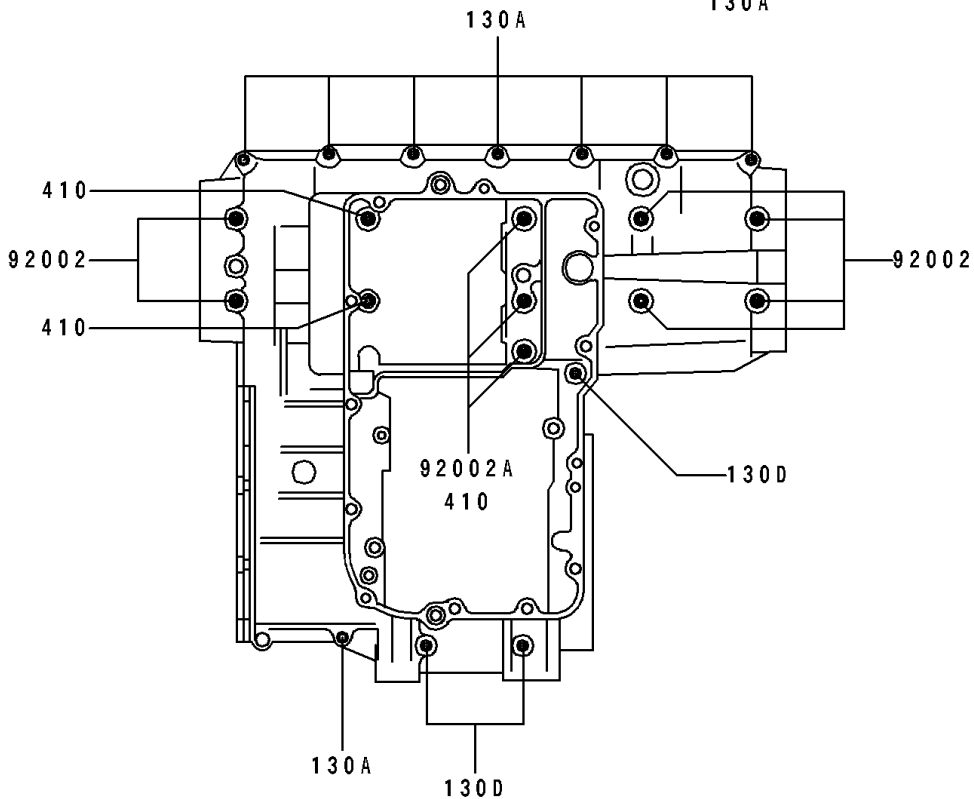

1994 ZR1100 Zephyr PARTS DIAGRAM

Crankcase Bolt Pattern

E1412

Upper Case (Outside)

Lower Case (Outside)

1994 ZR1100 Zephyr PARTS LIST

Crankcase Bolt Pattern

ITEM NAME	PART NUMBER	QUANTITY
BOLT,10X95 (Ref # 92002)	92002-1651	6
BOLT,10X145 (Ref # 92002A)	92002-1652	3
BOLT-FLANGED (Ref # 130)	130Y0635	1
BOLT-FLANGED (Ref # 130A)	130Y0640	11
BOLT-FLANGED (Ref # 130B)	130Y0690	2
BOLT-FLANGED (Ref # 130C)	130Z06105	2
BOLT-FLANGED (Ref # 130D)	130Z06120	3
BOLT-FLANGED (Ref # 130E)	130Z0870	2
WASHER-PLAIN-SMALL,10MM (Ref # 410)	410B1000	5