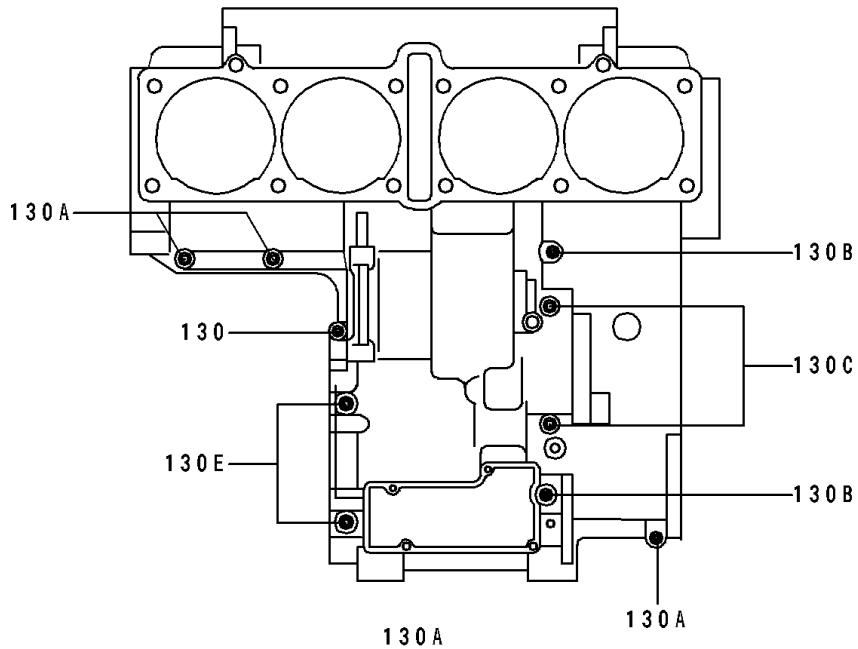

1994 ZR1100 Zephyr PARTS DIAGRAM

Crankcase Bolt Pattern

E1412

Upper Case (Outside)

Lower Case (Outside)

1994 ZR1100 Zephyr PARTS LIST

Crankcase Bolt Pattern

ITEM NAME	PART NUMBER	QUANTITY
BOLT,10X95 (Ref # 92002)	92002-1651	6
BOLT,10X145 (Ref # 92002A)	92002-1652	3
BOLT-FLANGED (Ref # 130)	130Y0635	1
BOLT-FLANGED (Ref # 130A)	130Y0640	11
BOLT-FLANGED (Ref # 130B)	130Y0690	2
BOLT-FLANGED (Ref # 130C)	130Z06105	2
BOLT-FLANGED (Ref # 130D)	130Z06120	3
BOLT-FLANGED (Ref # 130E)	130Z0870	2
WASHER-PLAIN-SMALL,10MM (Ref # 410)	410B1000	5