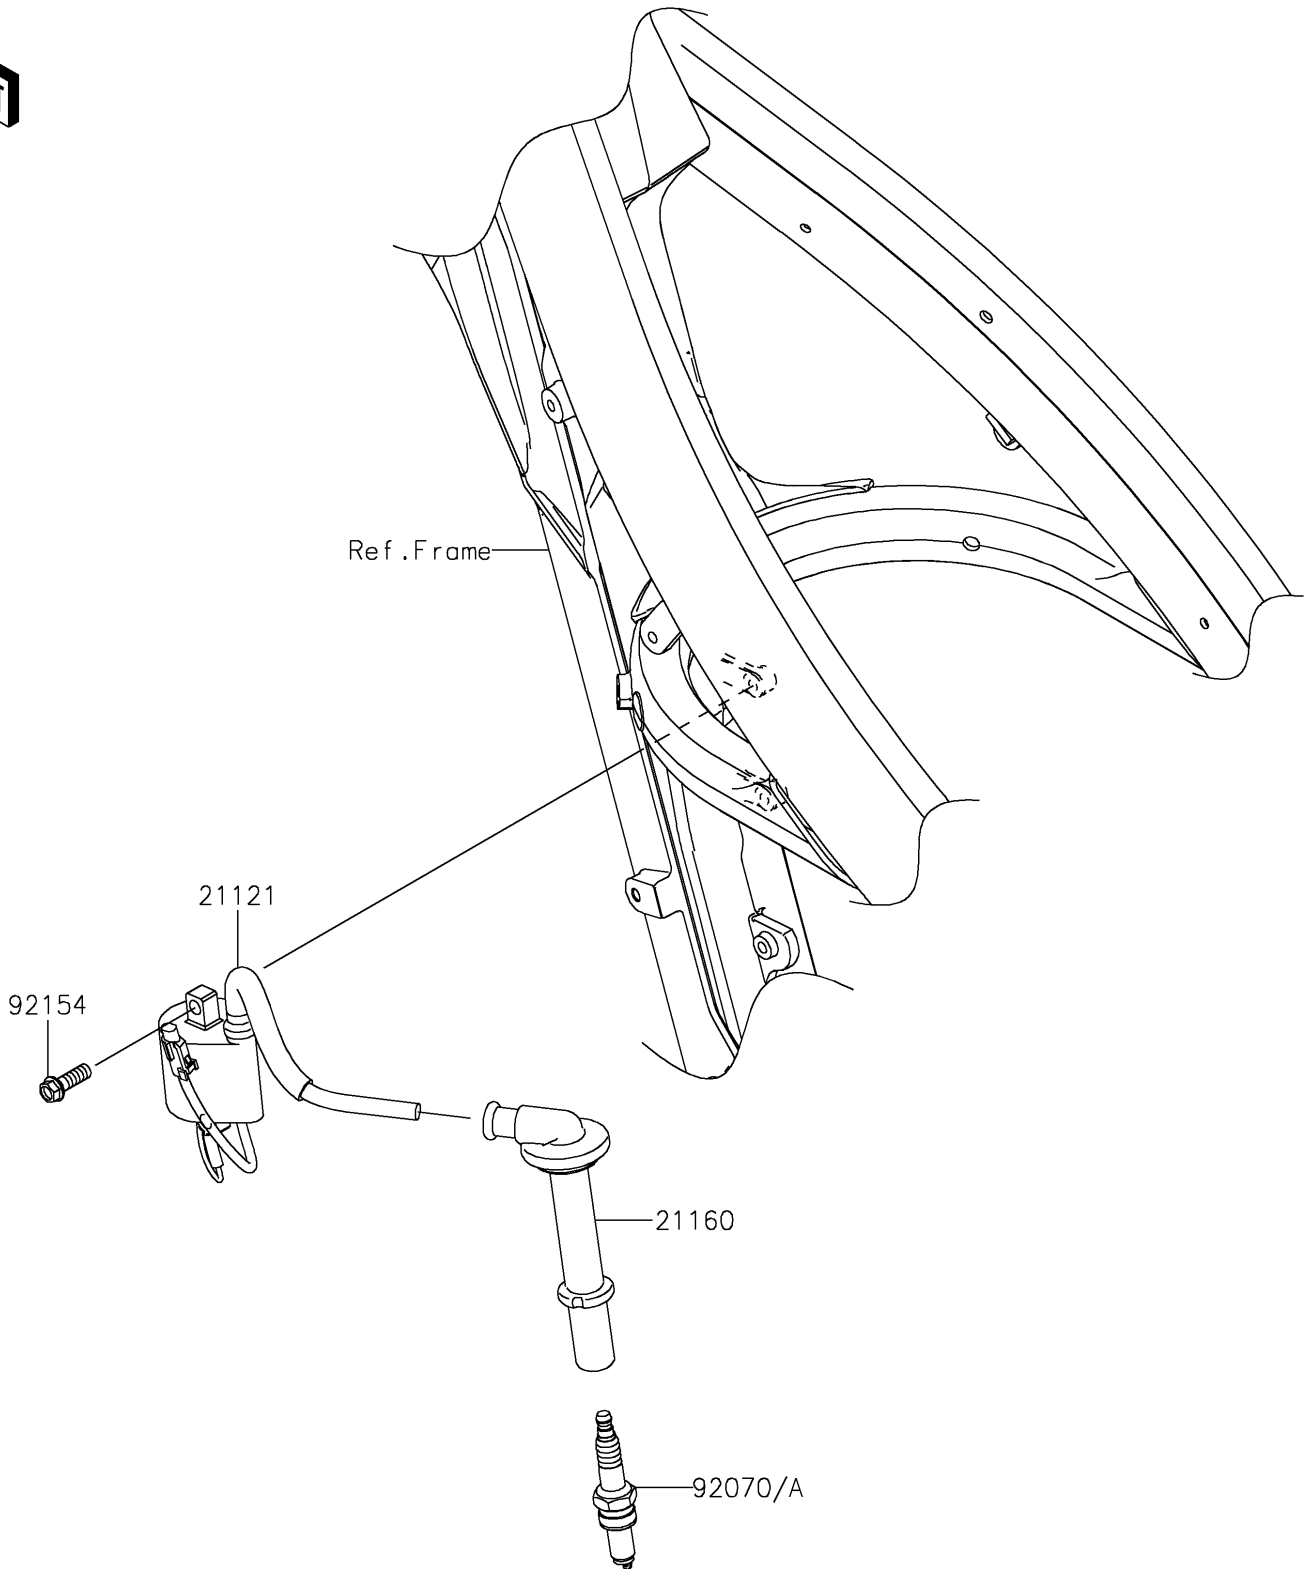

# 2022 KX™ 250X PARTS DIAGRAM

Ignition System

E1830

## 2022 KX™ 250X PARTS LIST

### Ignition System

| ITEM NAME                               | PART NUMBER | QUANTITY |
|---|-------------|----------|
| COIL-IGNITION (Ref # 21121)             | 21121-0723  | 1        |
| CAP-ASSY-PLUG (Ref # 21160)             | 21160-0024  | 1        |
| PLUG-SPARK,CPR9EB-9(NGK) (Ref # 92070)  | 92070-0021  | 1        |
| PLUG-SPARK,CR9EIB-9(NGK) (Ref # 92070A) | 92070-0039  | 1        |
| BOLT,FLANGED,6X18 (Ref # 92154)         | 92154-2976  | 2        |