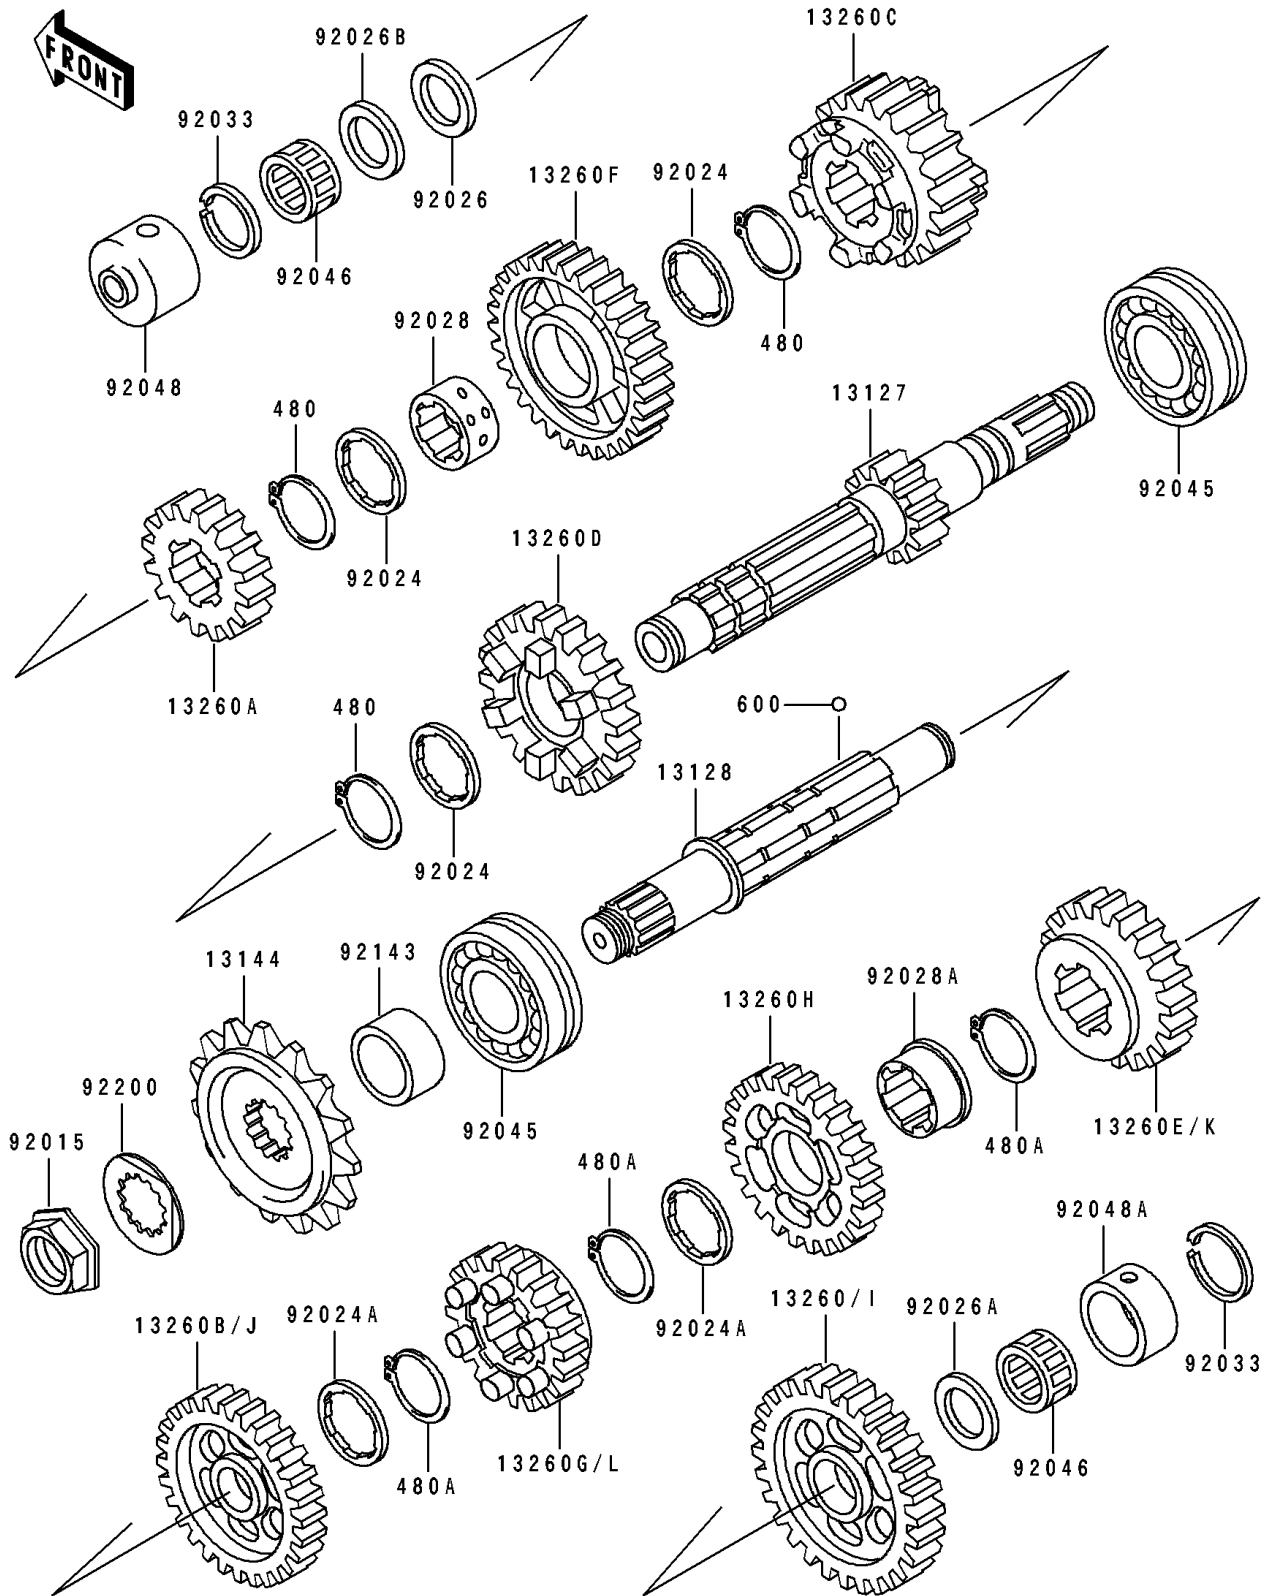

# 1994 ZR1100 Zephyr PARTS DIAGRAM

Transmission

E1361

# 1994 ZR1100 Zephyr PARTS LIST

## Transmission

ITEM NAME	PART NUMBER	QUANTITY
SHAFT-TRANSMISSION INPUT,16T (Ref # 13127)	13127-1215	1
SHAFT-TRANSMISSION OUTPUT (Ref # 13128)	13128-1187	1
SPROCKET-OUTPUT,16T (Ref # 13144)	13144-1200	1
GEAR,INPUT 2ND,21T (Ref # 13260A)	13260-1253	1
GEAR,INPUT 3RD,24T (Ref # 13260C)	13260-1255	1
GEAR,INPUT 4TH,27T (Ref # 13260D)	13260-1257	1
GEAR,INPUT TOP,29T (Ref # 13260F)	13260-1259	1
GEAR,OUTPUT 3RD,31T (Ref # 13260H)	13260-1286	1
GEAR,OUTPUT LOW,40T (Ref # 13260I)	13260-1303	1
GEAR,OUTPUT 2ND,35T (Ref # 13260J)	13260-1304	1
GEAR,OUTPUT 4TH,29T (Ref # 13260K)	13260-1305	1
GEAR,OUTPUT TOP,27T (Ref # 13260L)	13260-1306	1
NUT,20MM (Ref # 92015)	92015-1210	1
WASHER,TOOTHED,26X35.5X1.5 (Ref # 92024)	92024-042	3
WASHER,TOOTHED,30.3X40X1.5 (Ref # 92024A)	92024-043	2
SPACER,22X35.5X1.0 (Ref # 92026)	92026-1020	1
SPACER,22X35.5X2.4 (Ref # 92026A)	92026-1225	1
SPACER,22X35.5X1.8 (Ref # 92026B)	92026-1226	1
BUSHING,TOP GEAR (Ref # 92028)	92028-1124	1
BUSHING (Ref # 92028A)	92028-1403	1
RING-SNAP,20X25.5X1.2 (Ref # 92033)	92033-025	2
BEARING-BALL (Ref # 92045)	92045-1197	2
BEARING-NEEDLE,FWF-223014 (Ref # 92046)	92046-031	2
RACE,INPUT SHAFT (Ref # 92048)	92048-1052	1
RACE,30X38X15 (Ref # 92048A)	92048-1053	1
COLLAR,30X40X38 (Ref # 92143)	92143-1558	1
WASHER,TOOTHED,23.9X45X1.0 (Ref # 92200)	92200-1234	1
CIRCLIP-TYPE-C,28MM (Ref # 480)	480J2800	3
CIRCLIP (Ref # 480A)	480J2900	3

# 1994 ZR1100 Zephyr PARTS LIST

Transmission

ITEM NAME	PART NUMBER	QUANTITY
BALL-STEEL,5/32" (Ref # 600)	600A0500	3