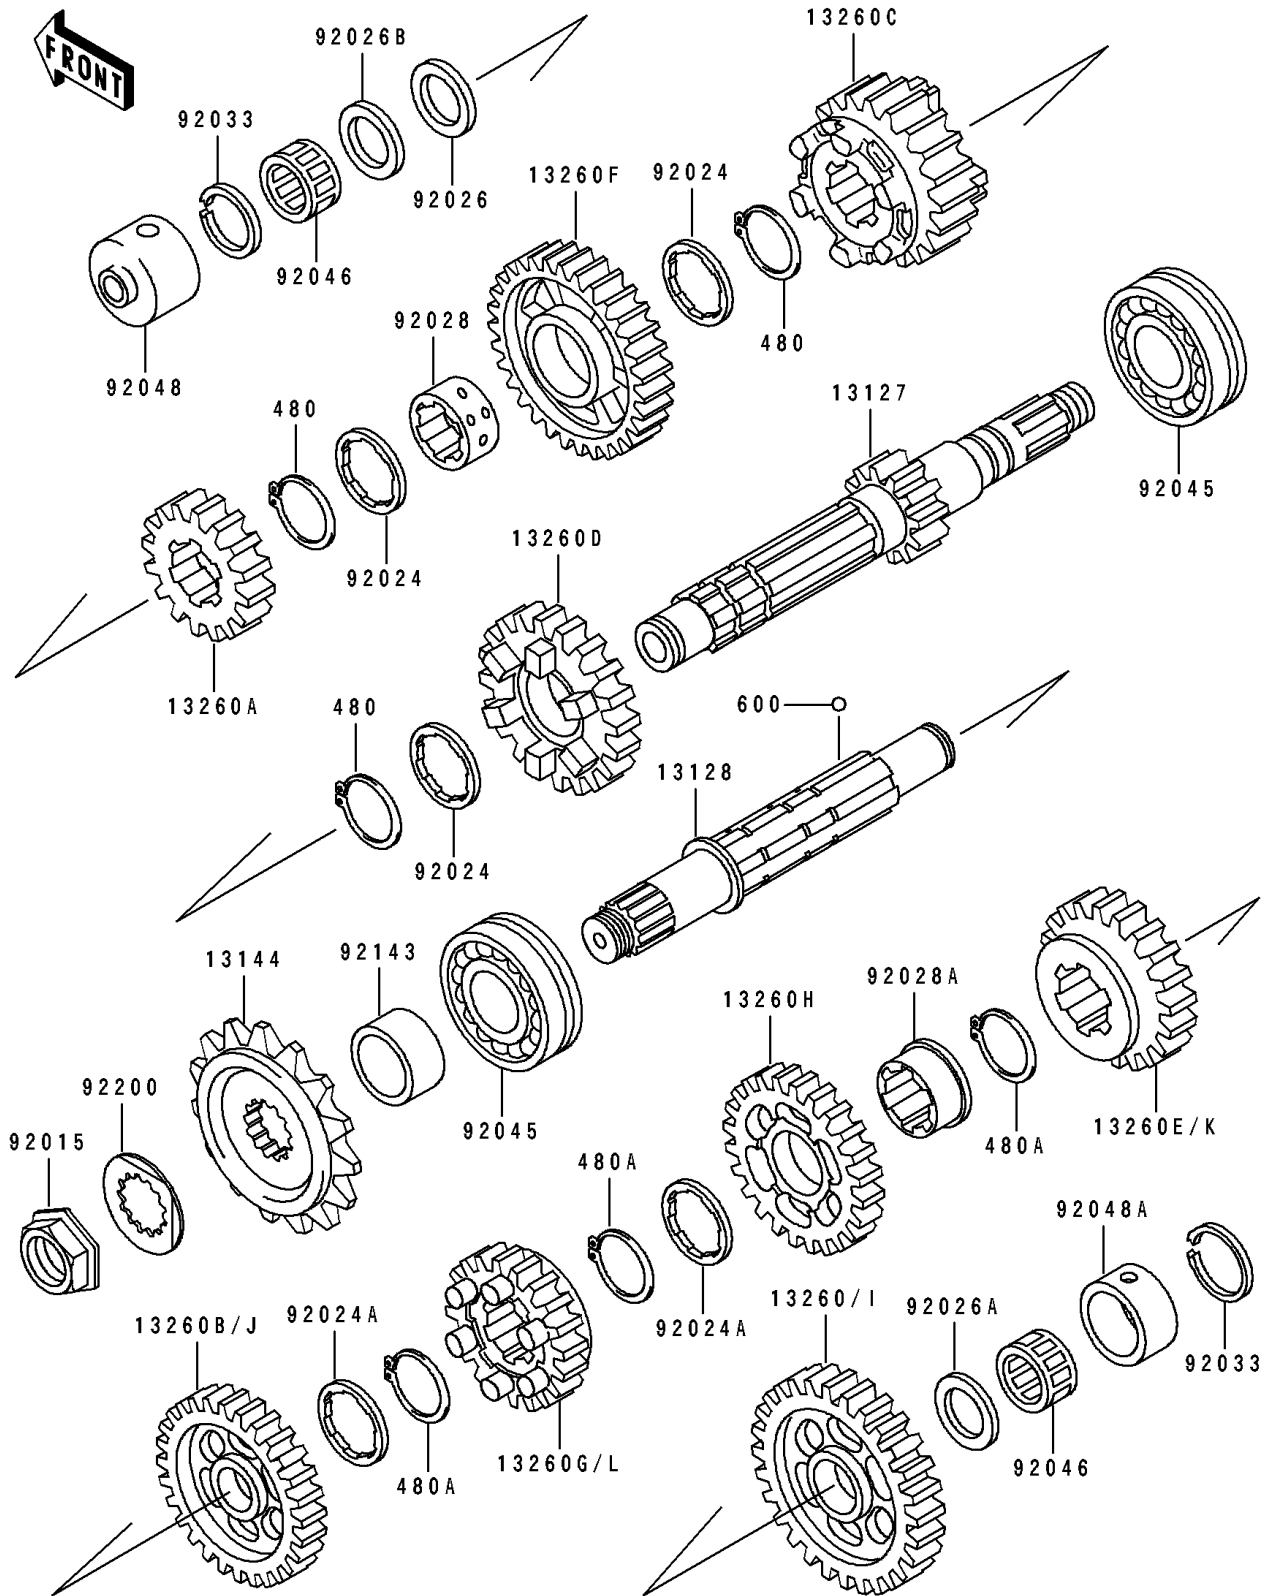

1994 ZR1100 Zephyr PARTS DIAGRAM

Transmission

E1361

1994 ZR1100 Zephyr PARTS LIST

Transmission

ITEM NAME	PART NUMBER	QUANTITY
SHAFT-TRANSMISSION INPUT,16T (Ref # 13127)	13127-1215	1
SHAFT-TRANSMISSION OUTPUT (Ref # 13128)	13128-1187	1
SPROCKET-OUTPUT,16T (Ref # 13144)	13144-1200	1
GEAR,INPUT 2ND,21T (Ref # 13260A)	13260-1253	1
GEAR,INPUT 3RD,24T (Ref # 13260C)	13260-1255	1
GEAR,INPUT 4TH,27T (Ref # 13260D)	13260-1257	1
GEAR,INPUT TOP,29T (Ref # 13260F)	13260-1259	1
GEAR,OUTPUT 3RD,31T (Ref # 13260H)	13260-1286	1
GEAR,OUTPUT LOW,40T (Ref # 13260I)	13260-1303	1
GEAR,OUTPUT 2ND,35T (Ref # 13260J)	13260-1304	1
GEAR,OUTPUT 4TH,29T (Ref # 13260K)	13260-1305	1
GEAR,OUTPUT TOP,27T (Ref # 13260L)	13260-1306	1
NUT,20MM (Ref # 92015)	92015-1210	1
WASHER,TOOTHED,26X35.5X1.5 (Ref # 92024)	92024-042	3
WASHER,TOOTHED,30.3X40X1.5 (Ref # 92024A)	92024-043	2
SPACER,22X35.5X1.0 (Ref # 92026)	92026-1020	1
SPACER,22X35.5X2.4 (Ref # 92026A)	92026-1225	1
SPACER,22X35.5X1.8 (Ref # 92026B)	92026-1226	1
BUSHING,TOP GEAR (Ref # 92028)	92028-1124	1
BUSHING (Ref # 92028A)	92028-1403	1
RING-SNAP,20X25.5X1.2 (Ref # 92033)	92033-025	2
BEARING-BALL (Ref # 92045)	92045-1197	2
BEARING-NEEDLE,FWF-223014 (Ref # 92046)	92046-031	2
RACE,INPUT SHAFT (Ref # 92048)	92048-1052	1
RACE,30X38X15 (Ref # 92048A)	92048-1053	1
COLLAR,30X40X38 (Ref # 92143)	92143-1558	1
WASHER,TOOTHED,23.9X45X1.0 (Ref # 92200)	92200-1234	1
CIRCLIP-TYPE-C,28MM (Ref # 480)	480J2800	3
CIRCLIP (Ref # 480A)	480J2900	3

1994 ZR1100 Zephyr PARTS LIST

Transmission

ITEM NAME	PART NUMBER	QUANTITY
BALL-STEEL,5/32" (Ref # 600)	600A0500	3