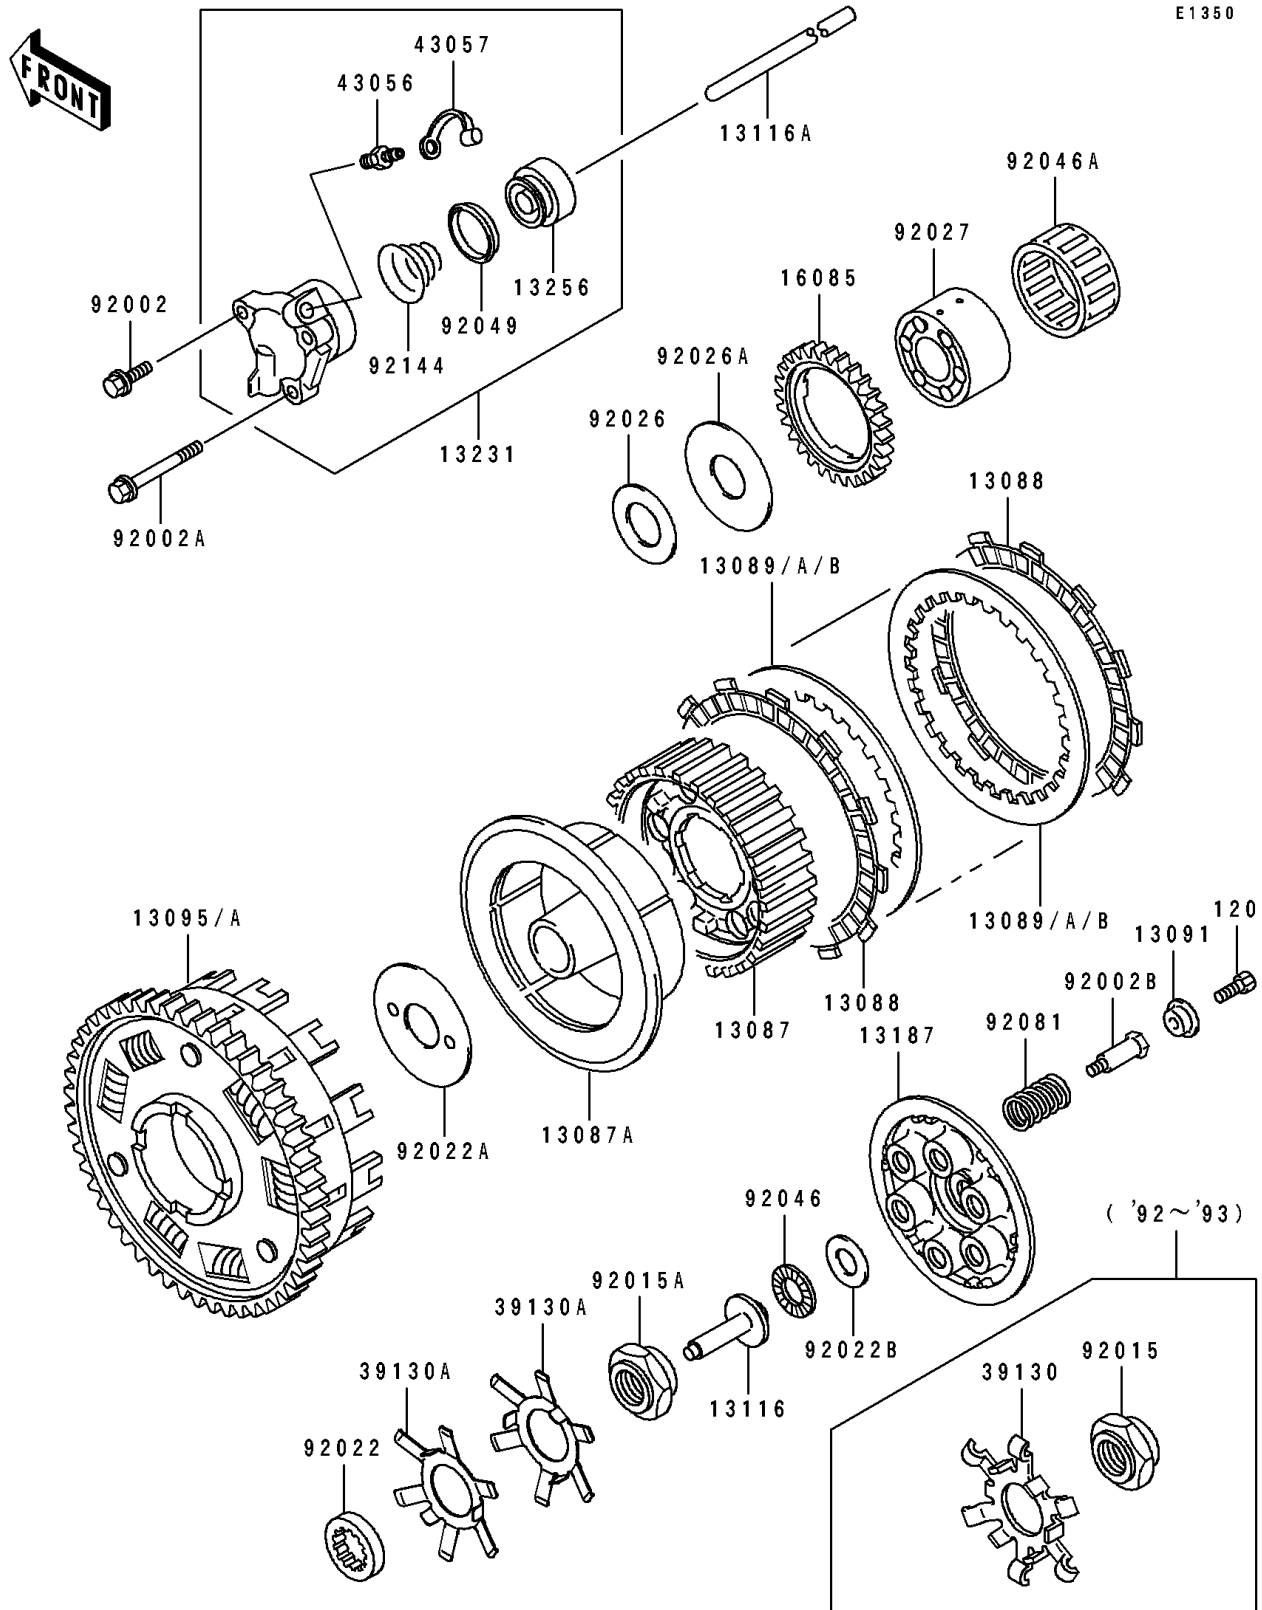

# 1994 ZR1100 Zephyr PARTS DIAGRAM

Clutch

E1350

# 1994 ZR1100 Zephyr PARTS LIST

## Clutch

ITEM NAME	PART NUMBER	QUANTITY
HUB-CLUTCH (Ref # 13087)	13087-1072	1
HUB-CLUTCH (Ref # 13087A)	13087-1144	1
PLATE-FRICTION (Ref # 13088)	13088-1087	9
PLATE-CLUTCH,T=2.3 (Ref # 13089)	13089-1004	AR
PLATE-CLUTCH,T=2.6 (Ref # 13089A)	13089-1067	AR
PLATE-CLUTCH,T=2.0 (Ref # 13089B)	13089-1068	AR
HOLDER,CLUTCH SPRING (Ref # 13091)	13091-1041	6
HOUSING-COMP-CLUTCH (Ref # 13095)	13095-1252	1
ROD-PUSH,CLUTCH (Ref # 13116)	13116-1102	1
ROD-PUSH,L=312 (Ref # 13116A)	13116-1143	1
PLATE-CLUTCH OPERATING (Ref # 13187)	13187-1055	1
RELEASE-ASSY-CLUTCH (Ref # 13231)	13231-1068	1
PISTON,CLUTCH RELEASE (Ref # 13256)	13256-1051	1
GEAR,OIL PUMP,37T (Ref # 16085)	16085-1157	1
SPRING-LEAF (Ref # 39130A)	39130-1071	2
BREATHER-BRAKE (Ref # 43056)	43056-1055	1
CAP-BREATHER (Ref # 43057)	43057-1001	1
BOLT,6X25 (Ref # 92002)	92002-1612	2
BOLT,6X85 (Ref # 92002A)	92002-1624	1
BOLT,CLUTCH (Ref # 92002B)	92002-1639	6
NUT (Ref # 92015A)	92015-1929	1
WASHER,TOOTHED,25X40X5 (Ref # 92022)	92022-1114	1
WASHER,CLUTCH THRUST (Ref # 92022A)	92022-1221	1
WASHER,15.1X29X1.0 (Ref # 92022B)	92022-1463	1
SPACER,25X45X2.0 (Ref # 92026)	92026-1306	1
SPACER,25X62X2.0 (Ref # 92026A)	92026-1307	1
COLLAR,INPUTSHAFT (Ref # 92027)	92027-1967	1
BEARING-NEEDLE,AXK1102 (Ref # 92046)	92046-1052	1
BEARING-NEEDLE,K556020 (Ref # 92046A)	92046-1152	1

## Clutch

ITEM NAME	PART NUMBER	QUANTITY
SEAL-OIL,PISTON (Ref # 92049)	92049-1165	1
SPRING,CLUTCH (Ref # 92081)	92081-1114	6
SPRING,CLUTCH RELEASE (Ref # 92144)	92144-1084	1
BOLT-SOCKET,6X16 (Ref # 120)	120Q0616	6