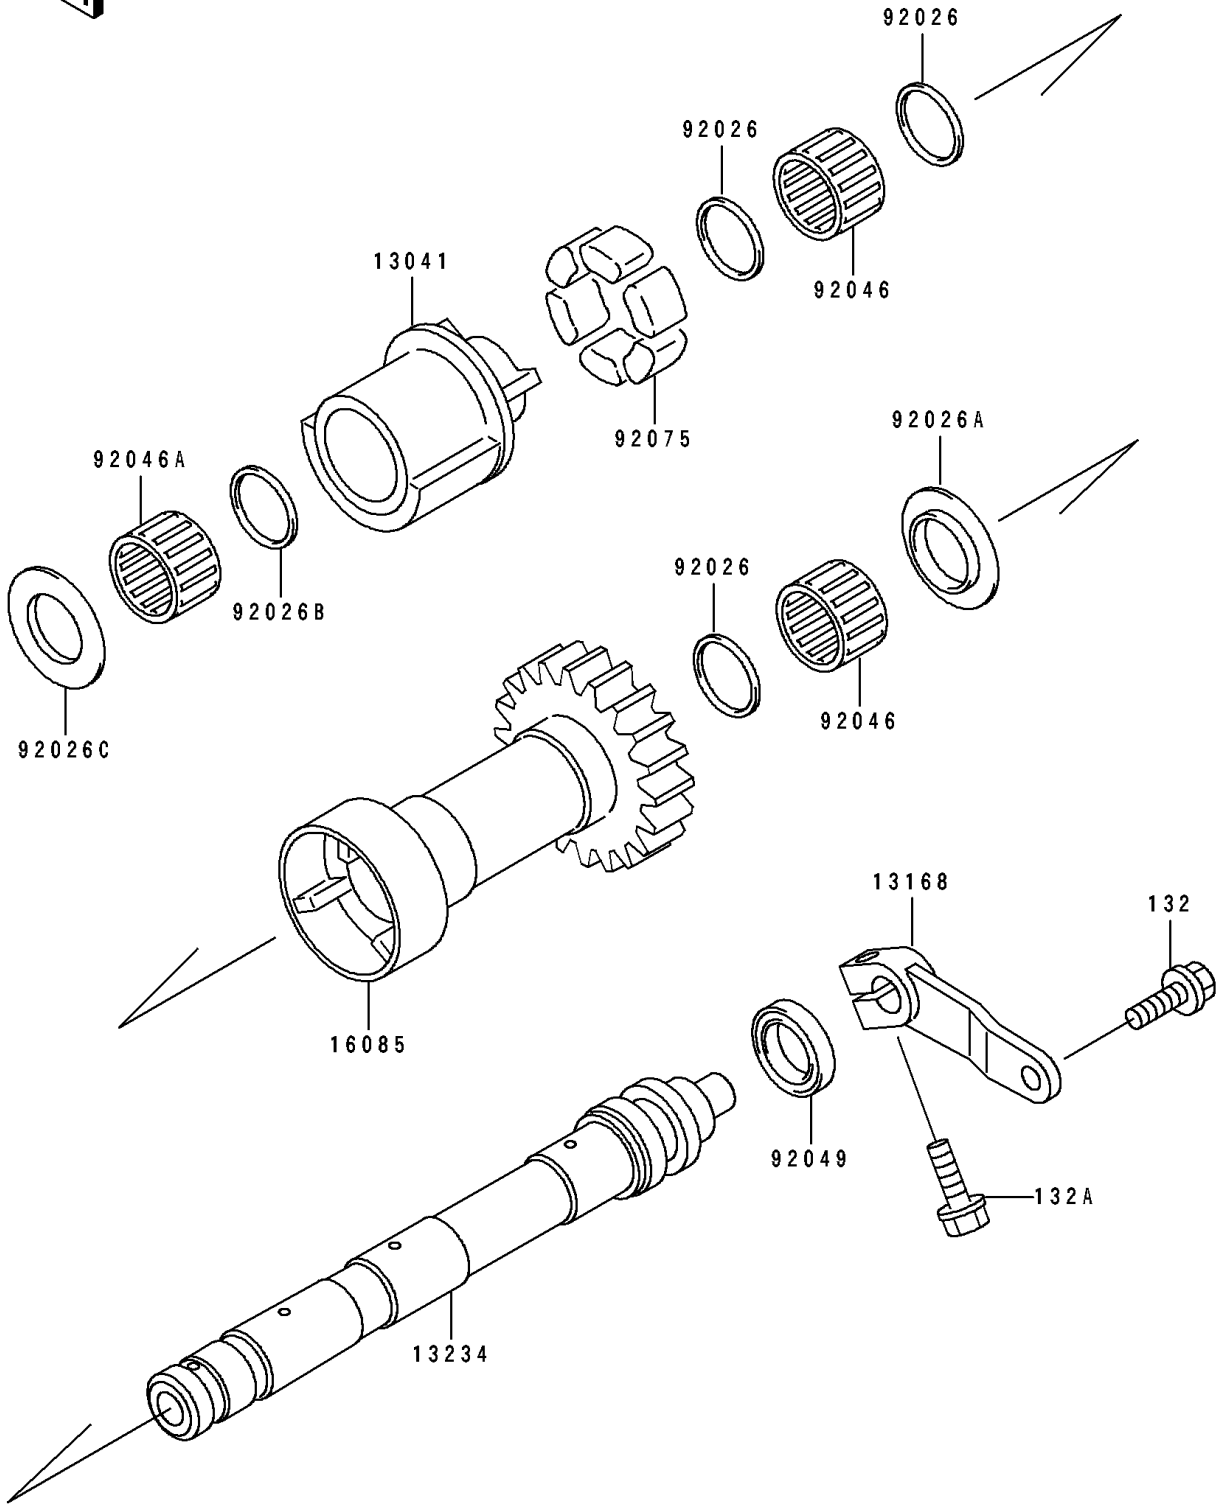

1994 ZR1100 Zephyr PARTS DIAGRAM

Balancer

E1323

1994 ZR1100 Zephyr PARTS LIST

Balancer

ITEM NAME	PART NUMBER	QUANTITY
BALANCER (Ref # 13041)	13041-1103	1
LEVER,BALANCER (Ref # 13168)	13168-1496	1
SHAFT-COMP,BALANCER,FR (Ref # 13234)	13234-1073	1
GEAR,BALANCER (Ref # 16085)	16085-1256	1
SPACER,21.3X24.3X1.5 (Ref # 92026)	92026-1213	3
SPACER,T=1.5 (Ref # 92026A)	92026-1214	1
SPACER,21.3X26X1 (Ref # 92026B)	92026-1223	1
SPACER (Ref # 92026C)	92026-1271	1
BEARING-NEEDLE,K21X25X17V2 (Ref # 92046)	92046-1105	2
BEARING-NEEDLE,K212824.5X (Ref # 92046A)	92046-1153	1
SEAL-OIL,S192705 (Ref # 92049)	92049-1174	1
DAMPER,BALANCER (Ref # 92075)	92075-1590	6
BOLT-FLANGED-SMALL (Ref # 132)	132E0616	1
BOLT-FLANGED-SMALL (Ref # 132A)	132E0620	1