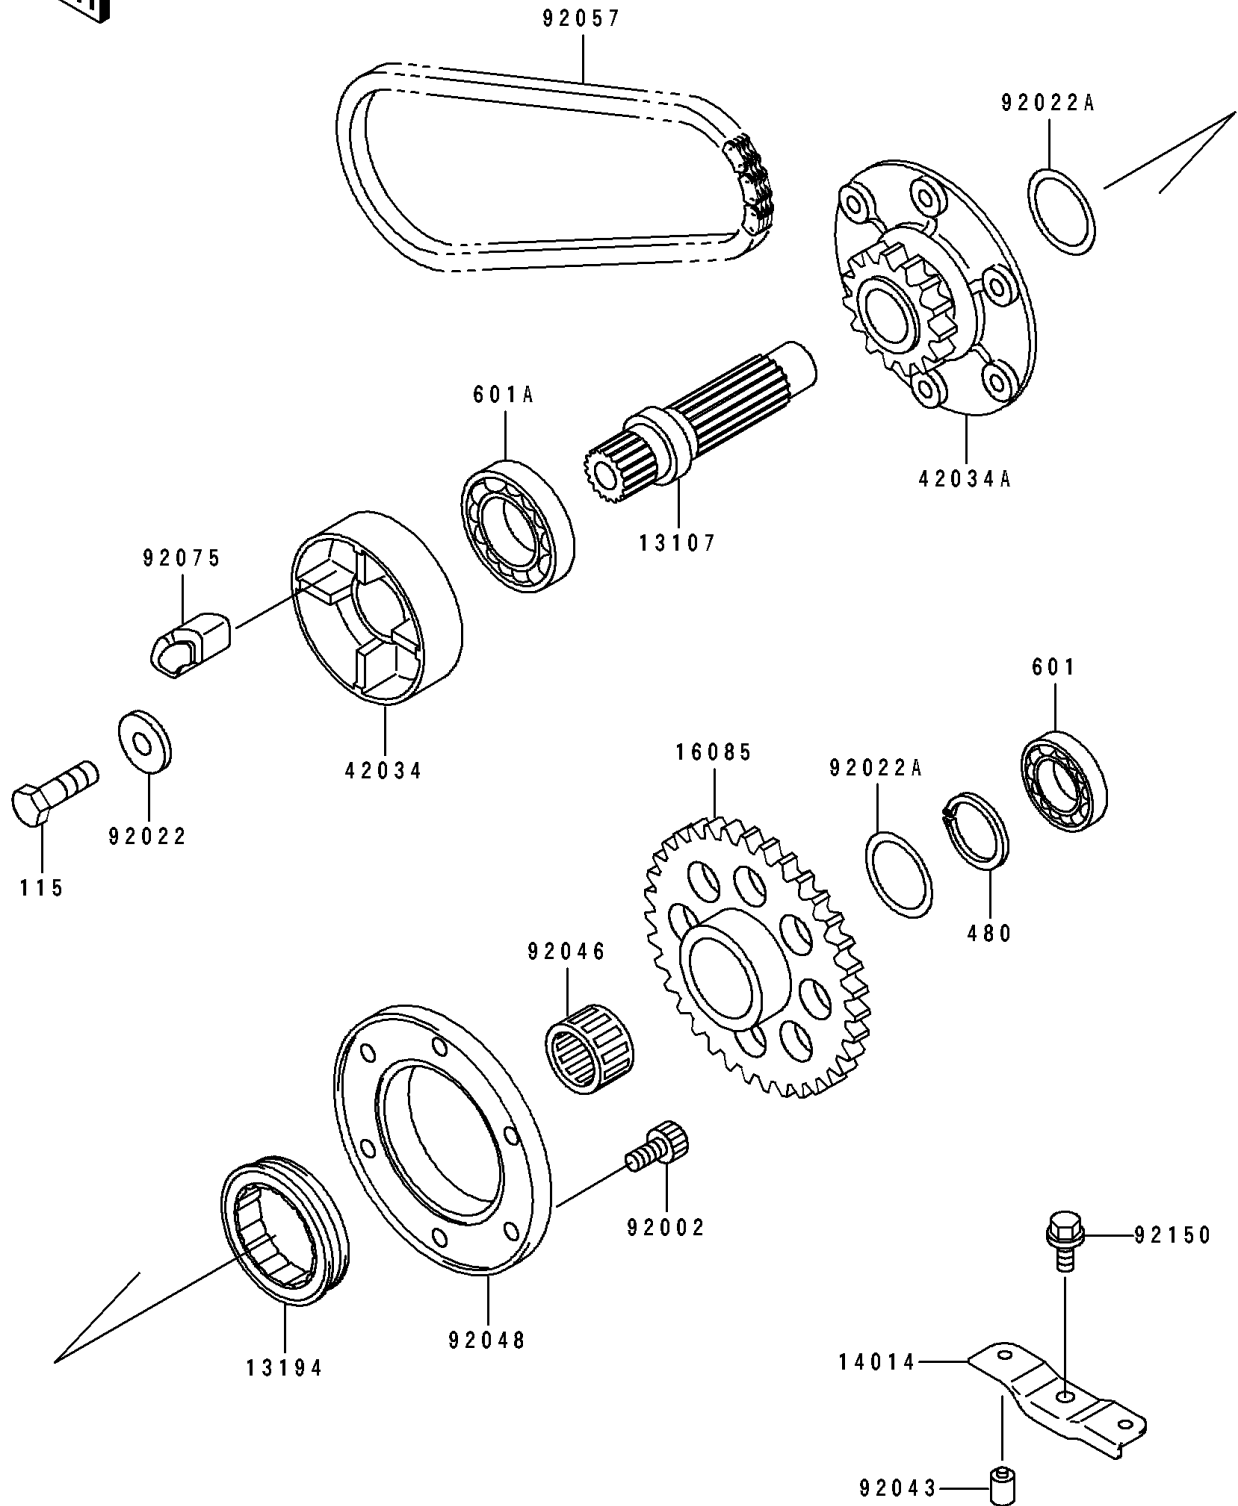

1994 ZR1100 Zephyr PARTS DIAGRAM

Secondary Shaft

E1322

1994 ZR1100 Zephyr PARTS LIST

Secondary Shaft

ITEM NAME	PART NUMBER	QUANTITY
SHAFT (Ref # 13107)	13107-1192	1
CLUTCH-ONEWAY (Ref # 13194)	13194-1096	1
PLATE-POSITION,BALANCER (Ref # 14014)	14014-1076	1
GEAR,ONEWAY CLUTCH (Ref # 16085)	16085-1252	1
COUPLING (Ref # 42034)	42034-1083	1
COUPLING (Ref # 42034A)	42034-1121	1
BOLT,SOCKET,6X12 (Ref # 92002)	92002-1796	6
WASHER,8X22X3 (Ref # 92022)	92022-1518	1
WASHER,25.3X32X0.5 (Ref # 92022A)	92022-225	2
PIN,BALANCER (Ref # 92043)	92043-1281	1
BEARING-NEEDLE,K253020S (Ref # 92046)	92046-1022	1
RACE,ONEWAY CLUTCH (Ref # 92048)	92048-1065	1
CHAIN,GENERATOR (Ref # 92057)	92057-1276	1
DAMPER,COUPLING (Ref # 92075)	92075-1790	4
BOLT,6X12 (Ref # 92150)	92150-1826	1
BOLT-SMALL-UPSET (Ref # 115)	115G0820	1
CIRCLIP-TYPE-C,25MM (Ref # 480)	480J2500	1
BEARING-BALL (Ref # 601)	601A6203Z	1
BEARING-BALL,#6204C3 (Ref # 601A)	601B6204	1