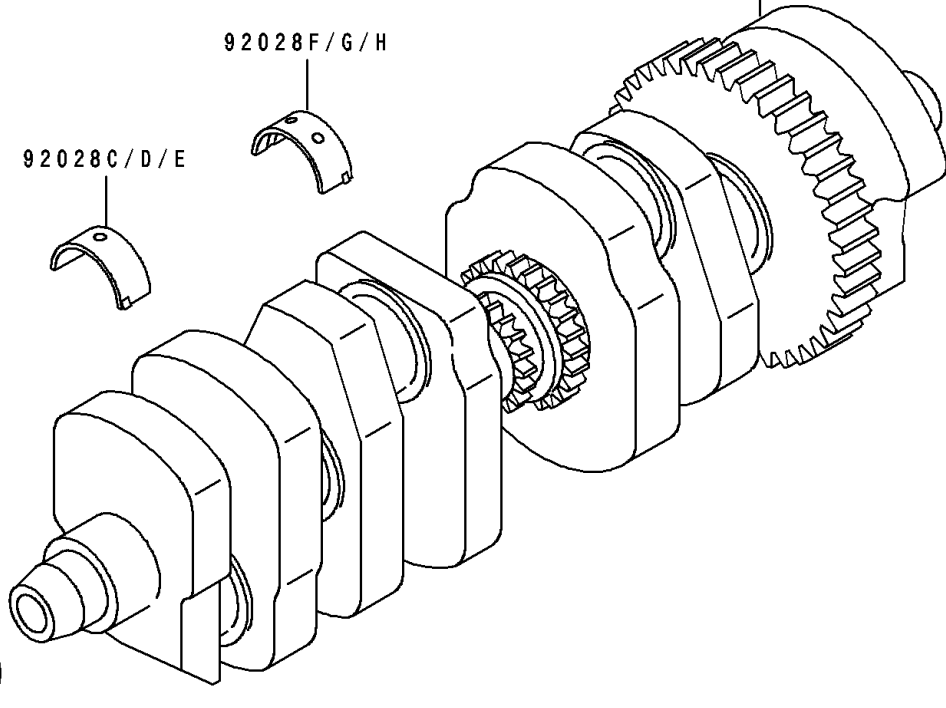

1994 ZR1100 Zephyr PARTS DIAGRAM

Crankshaft

E1321

92028/A/B

92028/A/B

92028F/G/H

92028C/D/E

92049

92028F/G/H

92028C/D/E

13031

92049A

555

1994 ZR1100 Zephyr PARTS LIST

Crankshaft

ITEM NAME	PART NUMBER	QUANTITY
CRANKSHAFT-COMP (Ref # 13031)	13031-1335	1
ROD-ASSY-CONNECTING (Ref # 13251)	13251-1099-HH	4
BOLT,CONNECTING ROD (Ref # 92001)	92001-1980	8
NUT,FLANGED,8MM (Ref # 92015)	92015-1311	8
BUSHING,CONNECTING ROD,BLUE (Ref # 92028)	92028-1394	8
BUSHING,CONNECTING ROD,BLACK (Ref # 92028A)	92028-1395	AR
BUSHING,CONNECTING ROD,BROWN (Ref # 92028B)	92028-1396	AR
BUSHING,CRANKSHAFT,BLUE (Ref # 92028C)	92028-1455	6
BUSHING,CRANKSHAFT,BLACK (Ref # 92028D)	92028-1456	AR
BUSHING,CRANKSHAFT,BROWN (Ref # 92028E)	92028-1457	AR
BUSHING,CRANKSHAFT,BLUE (Ref # 92028F)	92028-1458	4
BUSHING,CRANKSHAFT,BLACK (Ref # 92028G)	92028-1459	AR
BUSHING,CRANKSHAFT,BROWN (Ref # 92028H)	92028-1460	AR
SEAL-OIL,HSCY28417 (Ref # 92049)	92049-1246	1
SEAL-OIL,HSCY25417 (Ref # 92049A)	92049-1247	1
PIN-SPRING,4X8 (Ref # 555)	555A0408	1