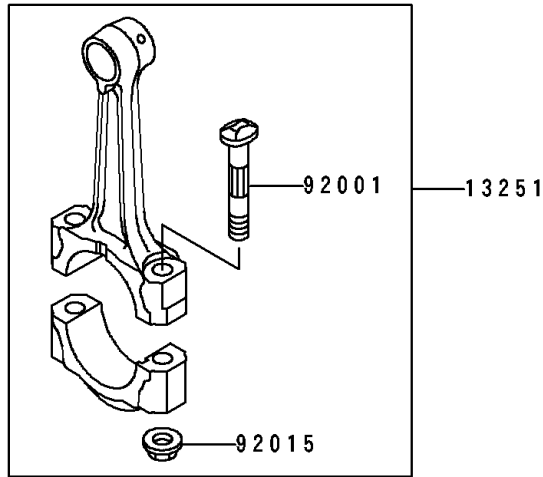

1994 ZR1100 Zephyr PARTS DIAGRAM

Crankshaft

E1321

92028/A/B

92028/A/B

92028F/G/H

92028C/D/E

92049

92028F/G/H

92028C/D/E

13031

92049A

555

1994 ZR1100 Zephyr PARTS LIST

Crankshaft

ITEM NAME	PART NUMBER	QUANTITY
CRANKSHAFT-COMP (Ref # 13031)	13031-1335	1
ROD-ASSY-CONNECTING (Ref # 13251)	13251-1099-HH	4
BOLT,CONNECTING ROD (Ref # 92001)	92001-1980	8
NUT,FLANGED,8MM (Ref # 92015)	92015-1311	8
BUSHING,CONNECTING ROD,BLUE (Ref # 92028)	92028-1394	8
BUSHING,CONNECTING ROD,BLACK (Ref # 92028A)	92028-1395	AR
BUSHING,CONNECTING ROD,BROWN (Ref # 92028B)	92028-1396	AR
BUSHING,CRANKSHAFT,BLUE (Ref # 92028C)	92028-1455	6
BUSHING,CRANKSHAFT,BLACK (Ref # 92028D)	92028-1456	AR
BUSHING,CRANKSHAFT,BROWN (Ref # 92028E)	92028-1457	AR
BUSHING,CRANKSHAFT,BLUE (Ref # 92028F)	92028-1458	4
BUSHING,CRANKSHAFT,BLACK (Ref # 92028G)	92028-1459	AR
BUSHING,CRANKSHAFT,BROWN (Ref # 92028H)	92028-1460	AR
SEAL-OIL,HSCY28417 (Ref # 92049)	92049-1246	1
SEAL-OIL,HSCY25417 (Ref # 92049A)	92049-1247	1
PIN-SPRING,4X8 (Ref # 555)	555A0408	1