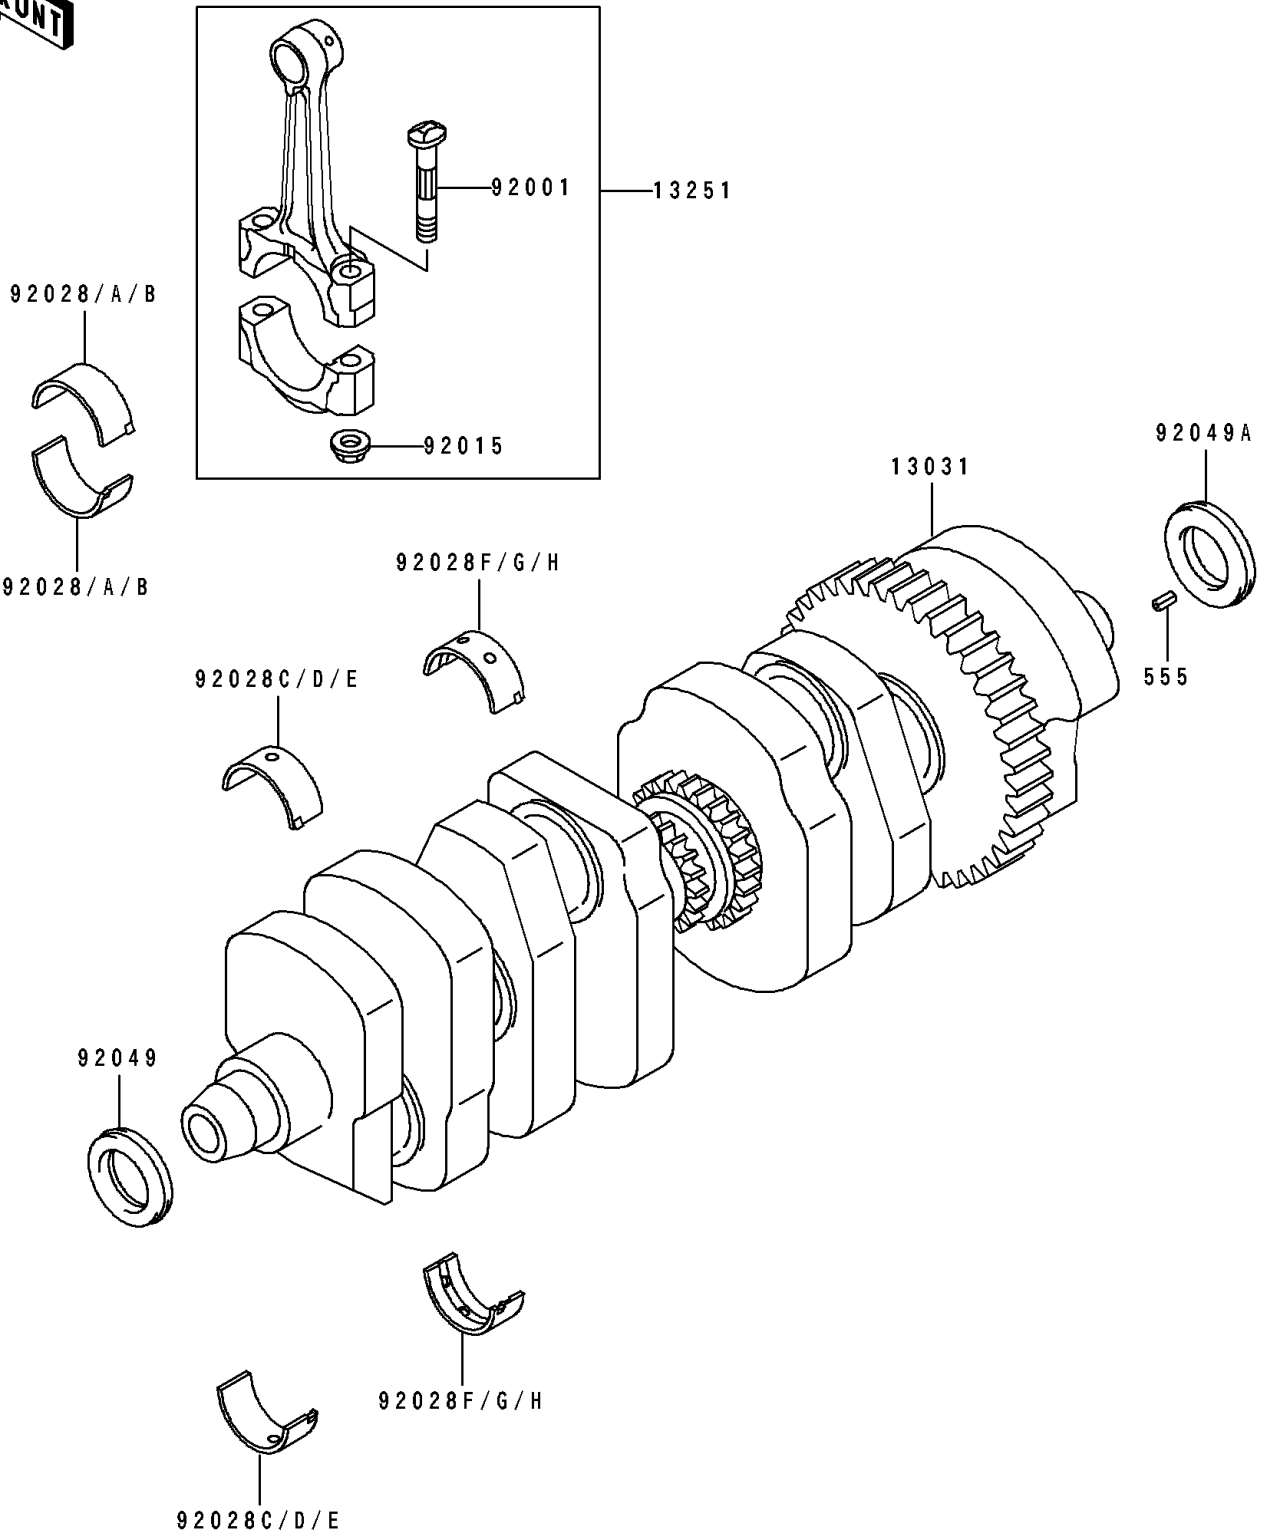

1994 ZR1100 Zephyr PARTS DIAGRAM

Crankshaft

E1321

1994 ZR1100 Zephyr PARTS LIST

Crankshaft

| ITEM NAME | PART NUMBER | QUANTITY |
|---|---------------|----------|
| CRANKSHAFT-COMP (Ref # 13031) | 13031-1335 | 1 |
| ROD-ASSY-CONNECTING (Ref # 13251) | 13251-1099-HH | 4 |
| BOLT,CONNECTING ROD (Ref # 92001) | 92001-1980 | 8 |
| NUT,FLANGED,8MM (Ref # 92015) | 92015-1311 | 8 |
| BUSHING,CONNECTING ROD,BLUE (Ref # 92028) | 92028-1394 | 8 |
| BUSHING,CONNECTING ROD,BLACK (Ref # 92028A) | 92028-1395 | AR |
| BUSHING,CONNECTING ROD,BROWN (Ref # 92028B) | 92028-1396 | AR |
| BUSHING,CRANKSHAFT,BLUE (Ref # 92028C) | 92028-1455 | 6 |
| BUSHING,CRANKSHAFT,BLACK (Ref # 92028D) | 92028-1456 | AR |
| BUSHING,CRANKSHAFT,BROWN (Ref # 92028E) | 92028-1457 | AR |
| BUSHING,CRANKSHAFT,BLUE (Ref # 92028F) | 92028-1458 | 4 |
| BUSHING,CRANKSHAFT,BLACK (Ref # 92028G) | 92028-1459 | AR |
| BUSHING,CRANKSHAFT,BROWN (Ref # 92028H) | 92028-1460 | AR |
| SEAL-OIL,HSCY28417 (Ref # 92049) | 92049-1246 | 1 |
| SEAL-OIL,HSCY25417 (Ref # 92049A) | 92049-1247 | 1 |
| PIN-SPRING,4X8 (Ref # 555) | 555A0408 | 1 |