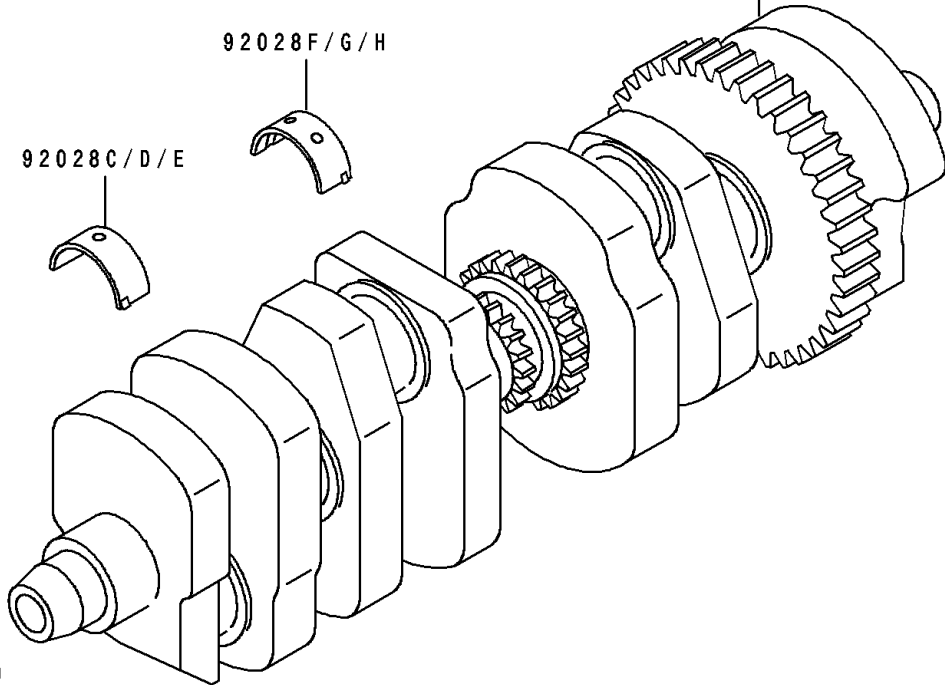

# 1992 ZR1100 Zephyr PARTS DIAGRAM

Crankshaft

E1321

92028/A/B

92028/A/B

92028F/G/H

92028C/D/E

92049

92028F/G/H

92028C/D/E

13031

92049A

555

# 1992 ZR1100 Zephyr PARTS LIST

## Crankshaft

ITEM NAME	PART NUMBER	QUANTITY
CRANKSHAFT-COMP (Ref # 13031)	13031-1335	1
ROD-ASSY-CONNECTING (Ref # 13251)	13251-1099-HH	4
BOLT,CONNECTING ROD (Ref # 92001)	92001-1980	8
NUT,FLANGED,8MM (Ref # 92015)	92015-1311	8
BUSHING,CONNECTING ROD,BLUE (Ref # 92028)	92028-1394	8
BUSHING,CONNECTING ROD,BLACK (Ref # 92028A)	92028-1395	AR
BUSHING,CONNECTING ROD,BROWN (Ref # 92028B)	92028-1396	AR
BUSHING,CRANKSHAFT,BLUE (Ref # 92028C)	92028-1455	6
BUSHING,CRANKSHAFT,BLACK (Ref # 92028D)	92028-1456	AR
BUSHING,CRANKSHAFT,BROWN (Ref # 92028E)	92028-1457	AR
BUSHING,CRANKSHAFT,BLUE (Ref # 92028F)	92028-1458	4
BUSHING,CRANKSHAFT,BLACK (Ref # 92028G)	92028-1459	AR
BUSHING,CRANKSHAFT,BROWN (Ref # 92028H)	92028-1460	AR
SEAL-OIL,HSCY28417 (Ref # 92049)	92049-1246	1
SEAL-OIL,HSCY25417 (Ref # 92049A)	92049-1247	1
PIN-SPRING,4X8 (Ref # 555)	555A0408	1