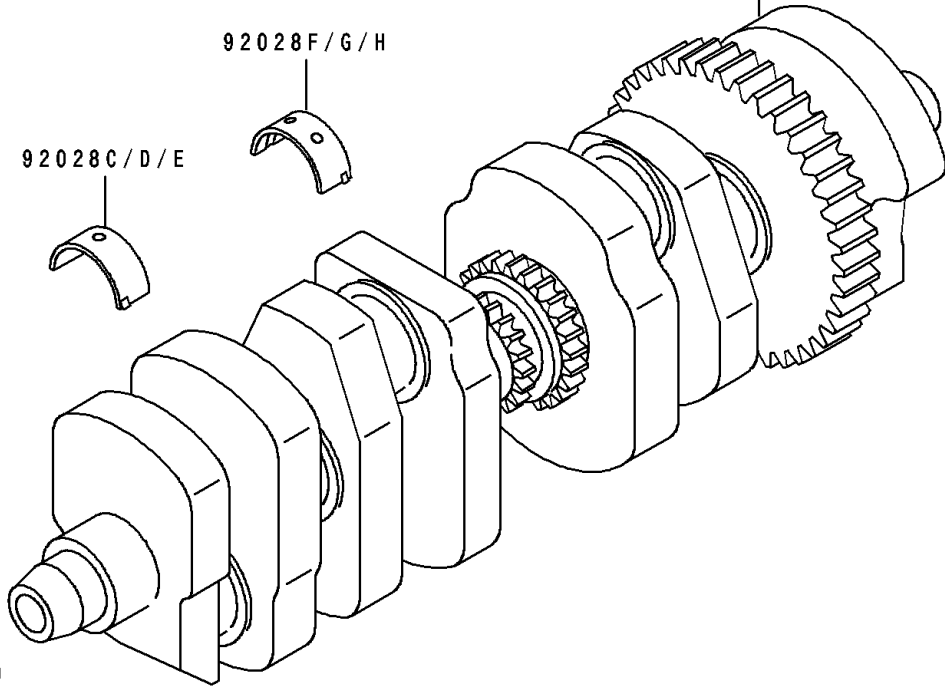

# 1992 ZR1100 Zephyr PARTS DIAGRAM

Crankshaft

E1321

92028/A/B

92028/A/B

92028F/G/H

92028C/D/E

92049

92028F/G/H

92028C/D/E

13031

92049A

555

# 1992 ZR1100 Zephyr PARTS LIST

## Crankshaft

ITEM NAME	PART NUMBER	QUANTITY
CRANKSHAFT-COMP (Ref # 13031)	13031-1335	1
ROD-ASSY-CONNECTING (Ref # 13251)	13251-1099-HH	4
BOLT,CONNECTING ROD (Ref # 92001)	92001-1980	8
NUT,FLANGED,8MM (Ref # 92015)	92015-1311	8
BUSHING,CONNECTING ROD,BLUE (Ref # 92028)	92028-1394	8
BUSHING,CONNECTING ROD,BLACK (Ref # 92028A)	92028-1395	AR
BUSHING,CONNECTING ROD,BROWN (Ref # 92028B)	92028-1396	AR
BUSHING,CRANKSHAFT,BLUE (Ref # 92028C)	92028-1455	6
BUSHING,CRANKSHAFT,BLACK (Ref # 92028D)	92028-1456	AR
BUSHING,CRANKSHAFT,BROWN (Ref # 92028E)	92028-1457	AR
BUSHING,CRANKSHAFT,BLUE (Ref # 92028F)	92028-1458	4
BUSHING,CRANKSHAFT,BLACK (Ref # 92028G)	92028-1459	AR
BUSHING,CRANKSHAFT,BROWN (Ref # 92028H)	92028-1460	AR
SEAL-OIL,HSCY28417 (Ref # 92049)	92049-1246	1
SEAL-OIL,HSCY25417 (Ref # 92049A)	92049-1247	1
PIN-SPRING,4X8 (Ref # 555)	555A0408	1