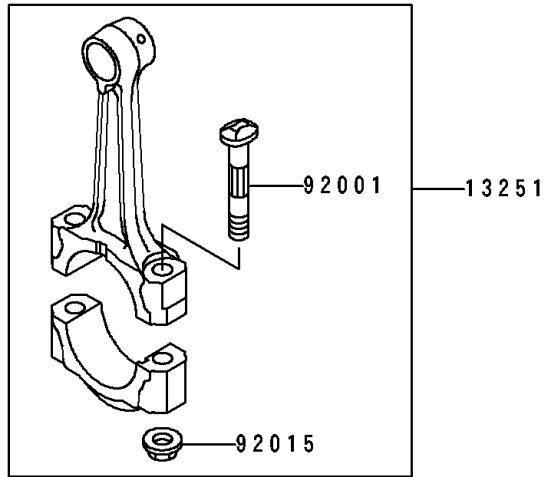

# 1992 ZR1100 Zephyr PARTS DIAGRAM

Crankshaft

E1321

92028/A/B

92028/A/B

92028F/G/H

92028C/D/E

92049

92028F/G/H

92028C/D/E

13031

92049A

555

# 1992 ZR1100 Zephyr PARTS LIST

## Crankshaft

ITEM NAME	PART NUMBER	QUANTITY
CRANKSHAFT-COMP (Ref # 13031)	13031-1335	1
ROD-ASSY-CONNECTING (Ref # 13251)	13251-1099-HH	4
BOLT,CONNECTING ROD (Ref # 92001)	92001-1980	8
NUT,FLANGED,8MM (Ref # 92015)	92015-1311	8
BUSHING,CONNECTING ROD,BLUE (Ref # 92028)	92028-1394	8
BUSHING,CONNECTING ROD,BLACK (Ref # 92028A)	92028-1395	AR
BUSHING,CONNECTING ROD,BROWN (Ref # 92028B)	92028-1396	AR
BUSHING,CRANKSHAFT,BLUE (Ref # 92028C)	92028-1455	6
BUSHING,CRANKSHAFT,BLACK (Ref # 92028D)	92028-1456	AR
BUSHING,CRANKSHAFT,BROWN (Ref # 92028E)	92028-1457	AR
BUSHING,CRANKSHAFT,BLUE (Ref # 92028F)	92028-1458	4
BUSHING,CRANKSHAFT,BLACK (Ref # 92028G)	92028-1459	AR
BUSHING,CRANKSHAFT,BROWN (Ref # 92028H)	92028-1460	AR
SEAL-OIL,HSCY28417 (Ref # 92049)	92049-1246	1
SEAL-OIL,HSCY25417 (Ref # 92049A)	92049-1247	1
PIN-SPRING,4X8 (Ref # 555)	555A0408	1