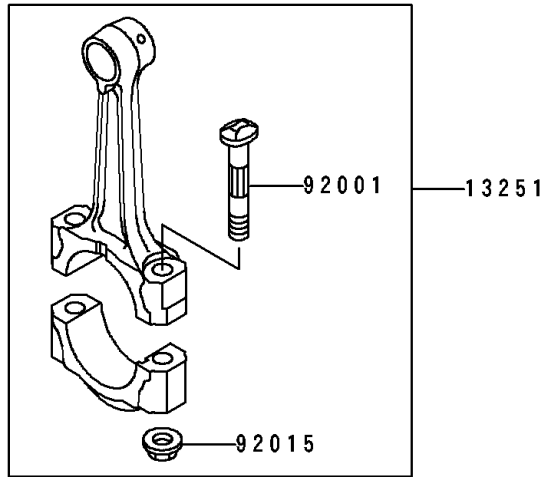

# 1992 ZR1100 Zephyr PARTS DIAGRAM

Crankshaft

E1321

92028/A/B

92028/A/B

92028F/G/H

92028C/D/E

92049

92028F/G/H

92028C/D/E

13031

92049A

555

# 1992 ZR1100 Zephyr PARTS LIST

## Crankshaft

ITEM NAME	PART NUMBER	QUANTITY
CRANKSHAFT-COMP (Ref # 13031)	13031-1335	1
ROD-ASSY-CONNECTING (Ref # 13251)	13251-1099-HH	4
BOLT,CONNECTING ROD (Ref # 92001)	92001-1980	8
NUT,FLANGED,8MM (Ref # 92015)	92015-1311	8
BUSHING,CONNECTING ROD,BLUE (Ref # 92028)	92028-1394	8
BUSHING,CONNECTING ROD,BLACK (Ref # 92028A)	92028-1395	AR
BUSHING,CONNECTING ROD,BROWN (Ref # 92028B)	92028-1396	AR
BUSHING,CRANKSHAFT,BLUE (Ref # 92028C)	92028-1455	6
BUSHING,CRANKSHAFT,BLACK (Ref # 92028D)	92028-1456	AR
BUSHING,CRANKSHAFT,BROWN (Ref # 92028E)	92028-1457	AR
BUSHING,CRANKSHAFT,BLUE (Ref # 92028F)	92028-1458	4
BUSHING,CRANKSHAFT,BLACK (Ref # 92028G)	92028-1459	AR
BUSHING,CRANKSHAFT,BROWN (Ref # 92028H)	92028-1460	AR
SEAL-OIL,HSCY28417 (Ref # 92049)	92049-1246	1
SEAL-OIL,HSCY25417 (Ref # 92049A)	92049-1247	1
PIN-SPRING,4X8 (Ref # 555)	555A0408	1