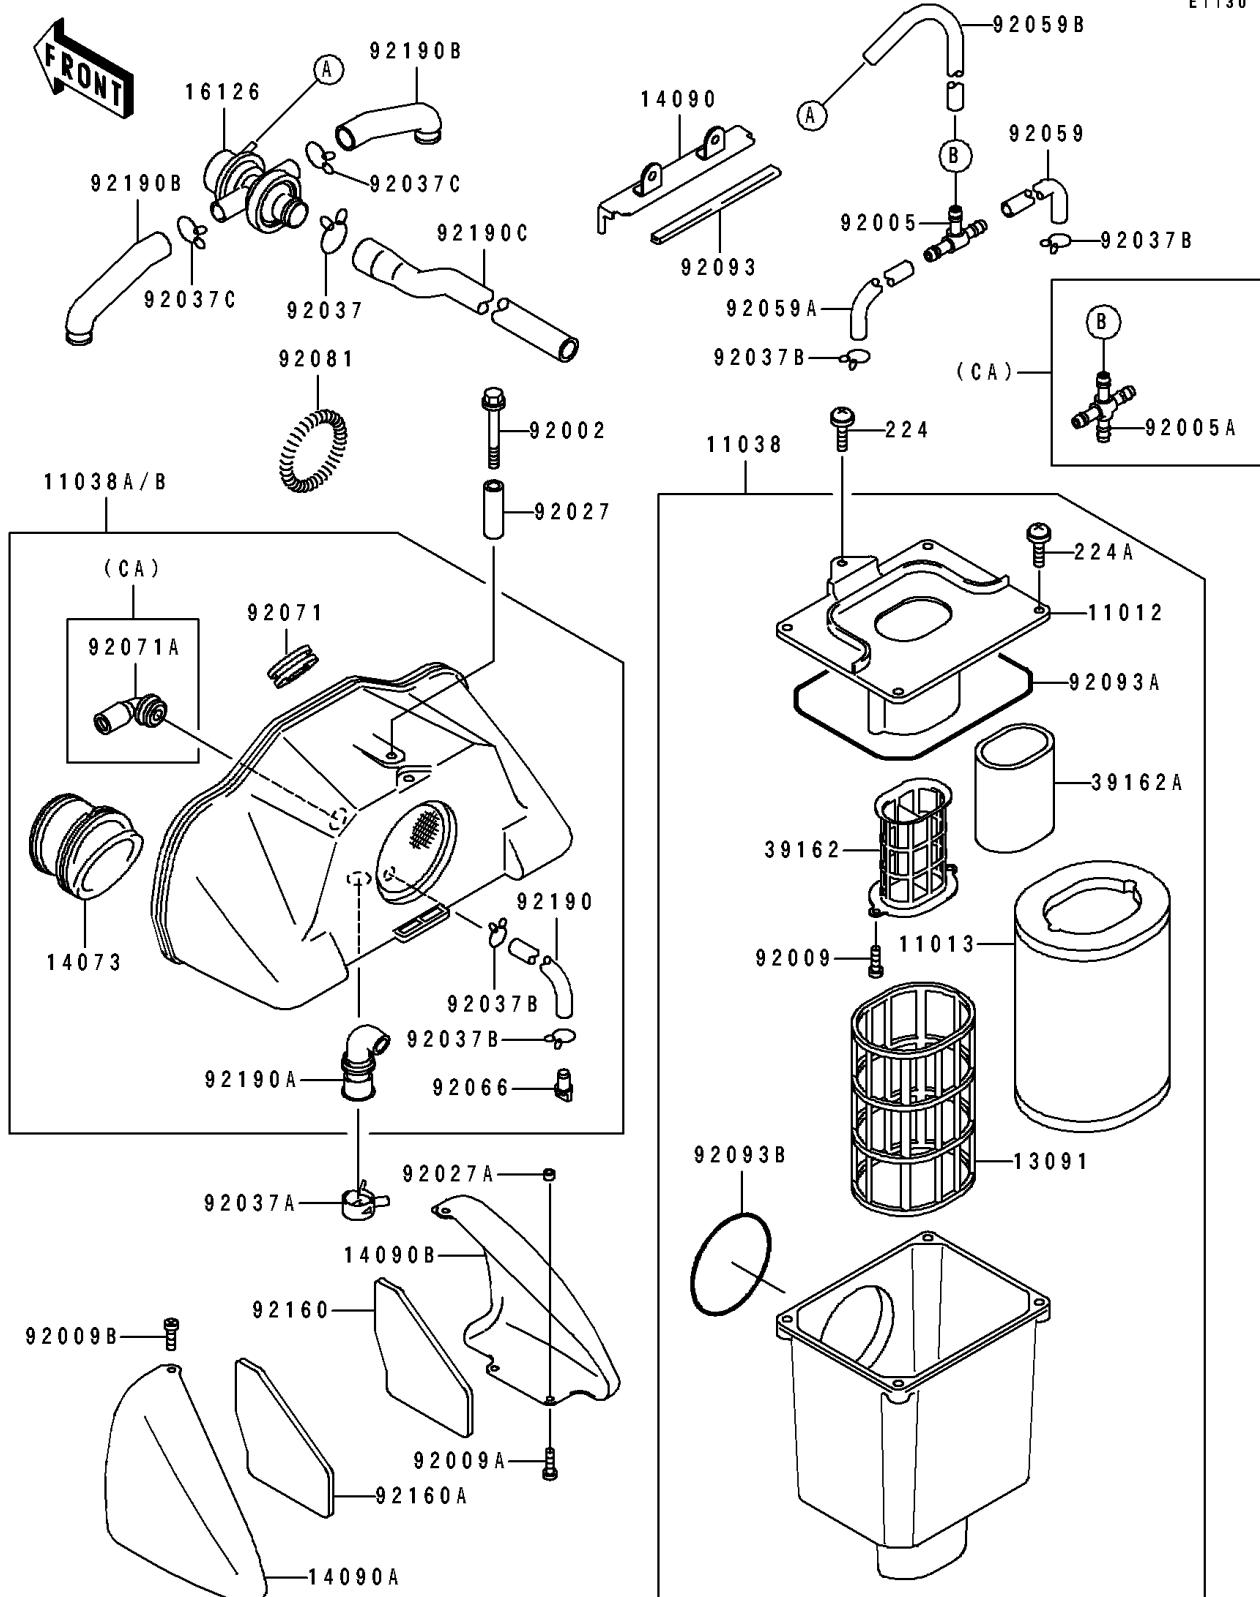

1994 ZR1100 Zephyr PARTS DIAGRAM

Air Cleaner

E1130

1994 ZR1100 Zephyr PARTS LIST

Air Cleaner

ITEM NAME	PART NUMBER	QUANTITY
CAP,AIR FILTER (Ref # 11012)	11012-1803	1
ELEMENT-AIR FILTER (Ref # 11013)	11013-1221	1
CASE-ASSY-AIR FILTER,RR (Ref # 11038)	11038-1085	1
CASE-ASSY-AIR FILTER,FR (Ref # 11038A)	11038-1101	1
HOLDER,ELEMENT (Ref # 13091)	13091-1786	1
DUCT,AIR FILTER (Ref # 14073)	14073-1637	4
COVER,AIR CLEANER (Ref # 14090)	14090-1214	1
COVER,LH (Ref # 14090A)	14090-1566	1
COVER,RH (Ref # 14090B)	14090-1567	1
VALVE,AIR SWITCH (Ref # 16126)	16126-1144	1
SILENCER-INTAKE,HOLDER (Ref # 39162)	39162-1076	1
SILENCER-INTAKE,ELEMENT (Ref # 39162A)	39162-1077	1
BOLT,6X43 (Ref # 92002)	92002-1881	1
FITTING,TUBE,T-TYPE (Ref # 92005)	92005-1017	1
SCREW,TAPPING,4X10 (Ref # 92009)	92009-1040	2
SCREW,TAPPING,5X16 (Ref # 92009A)	92009-1264	4
SCREW,TAPPING,5X10 (Ref # 92009B)	92009-1499	2
COLLAR,6.5X10.5X33 (Ref # 92027)	92027-1222	1
COLLAR,WITH SLIT,5.2X8X5 (Ref # 92027A)	92027-1583	4
CLAMP,TUBE (Ref # 92037)	92037-1076	1
CLAMP (Ref # 92037A)	92037-1460	1
CLAMP (Ref # 92037B)	92037-1712	4
CLAMP,TUBE (Ref # 92037C)	92037-213	2
TUBE,4X9X190 (Ref # 92059)	92059-1032	1
TUBE,4X9X155 (Ref # 92059A)	92059-1033	1
TUBE,4X9X290 (Ref # 92059B)	92059-1043	1
PLUG,DRAIN (Ref # 92066)	92066-1211	1
GROMMET,AIR FILTER (Ref # 92071)	92071-1028	1
SPRING,COIL,BLACK (Ref # 92081)	92081-1457	4

1994 ZR1100 Zephyr PARTS LIST

Air Cleaner

ITEM NAME	PART NUMBER	QUANTITY
SEAL (Ref # 92093)	92093-1276	1
SEAL,AIR FILTER CAP (Ref # 92093A)	92093-1337	1
SEAL,AIR FILTER (Ref # 92093B)	92093-1338	1
DAMPER,AIR FILTER COVER,RH (Ref # 92160)	92160-1337	1
DAMPER,AIR FILTER COVER,LH (Ref # 92160A)	92160-1338	1
TUBE,7X10X480 (Ref # 92190)	92190-1089	1
TUBE,BREATHER (Ref # 92190A)	92190-1276	1
TUBE (Ref # 92190B)	92190-1277	2
TUBE (Ref # 92190C)	92190-1278	1
SCREW-PAN-WP-CROS (Ref # 224)	224C0614	1
SCREW-PAN-WP-CROS (Ref # 224A)	224C0620	4