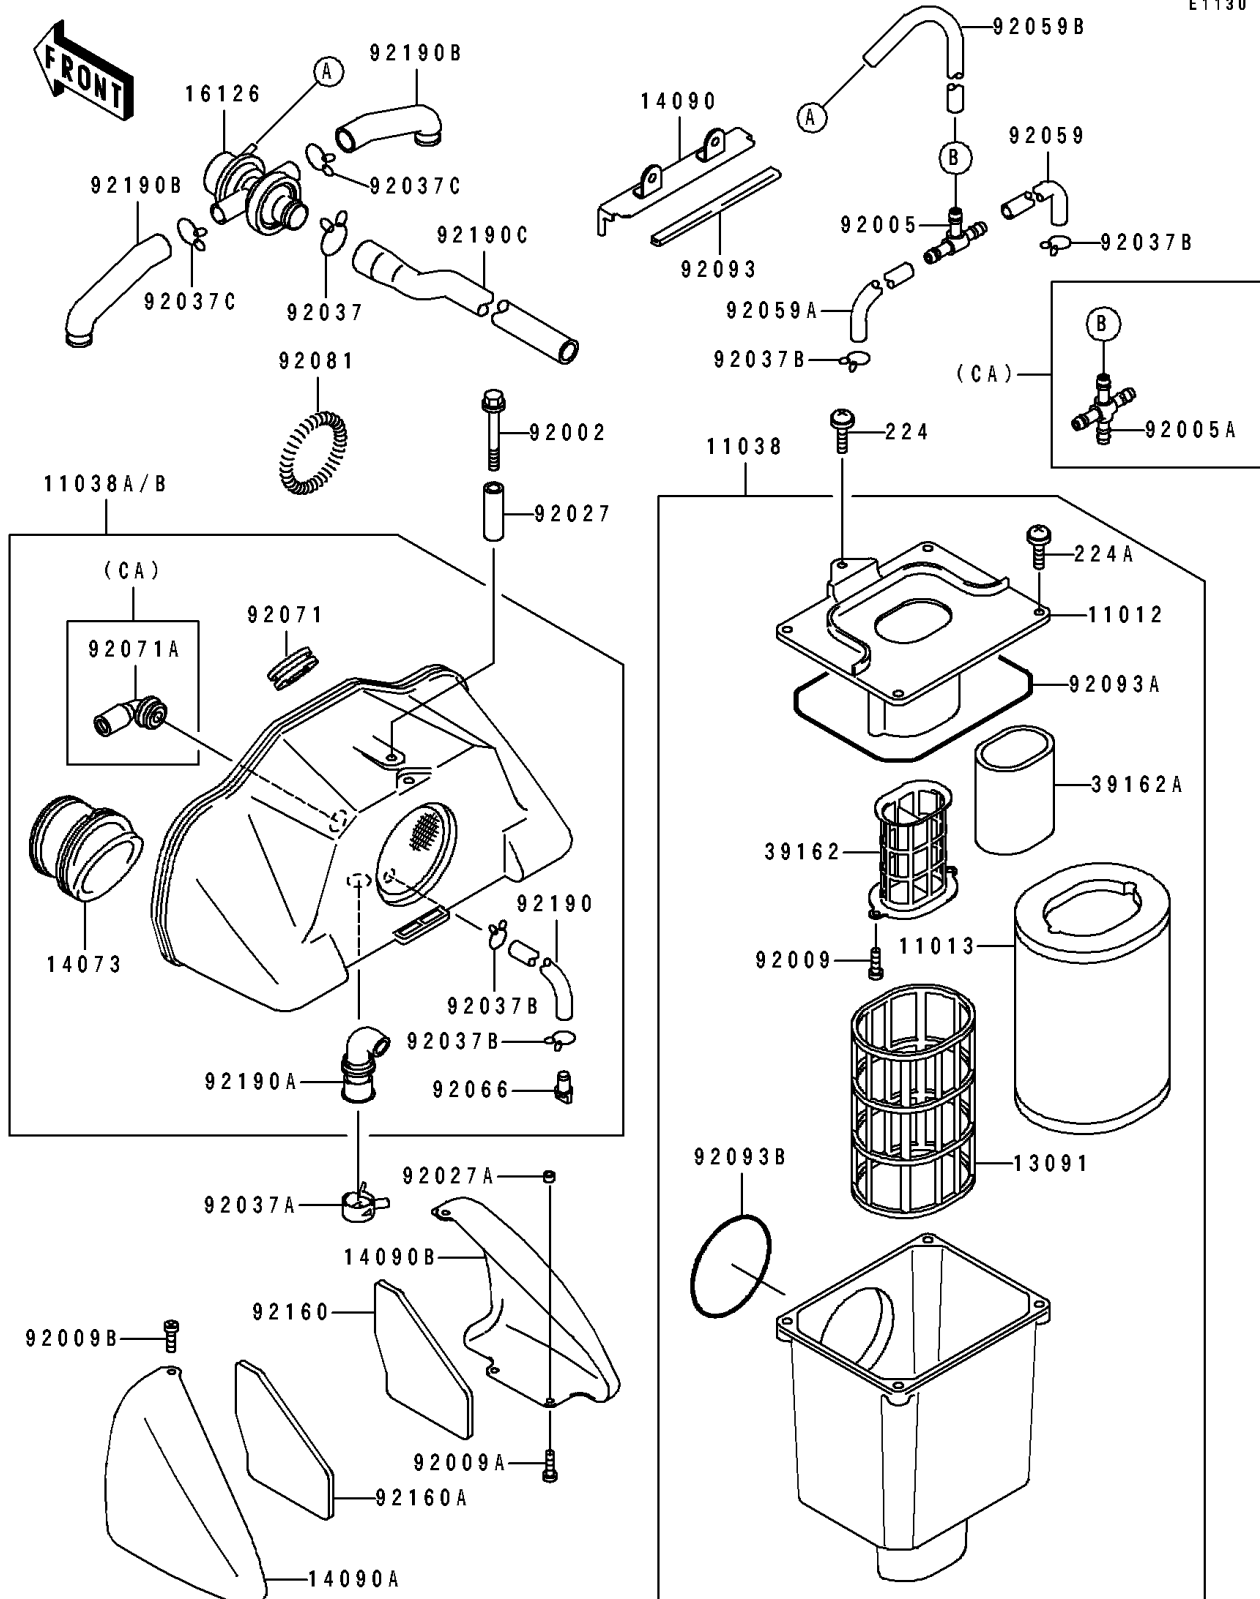

1994 ZR1100 Zephyr PARTS DIAGRAM

Air Cleaner

E1130

1994 ZR1100 Zephyr PARTS LIST

Air Cleaner

ITEM NAME	PART NUMBER	QUANTITY
CAP,AIR FILTER (Ref # 11012)	11012-1803	1
ELEMENT-AIR FILTER (Ref # 11013)	11013-1221	1
CASE-ASSY-AIR FILTER,RR (Ref # 11038)	11038-1085	1
CASE-ASSY-AIR FILTER,FR (Ref # 11038A)	11038-1101	1
HOLDER,ELEMENT (Ref # 13091)	13091-1786	1
DUCT,AIR FILTER (Ref # 14073)	14073-1637	4
COVER,AIR CLEANER (Ref # 14090)	14090-1214	1
COVER,LH (Ref # 14090A)	14090-1566	1
COVER,RH (Ref # 14090B)	14090-1567	1
VALVE,AIR SWITCH (Ref # 16126)	16126-1144	1
SILENCER-INTAKE,HOLDER (Ref # 39162)	39162-1076	1
SILENCER-INTAKE,ELEMENT (Ref # 39162A)	39162-1077	1
BOLT,6X43 (Ref # 92002)	92002-1881	1
FITTING,TUBE,T-TYPE (Ref # 92005)	92005-1017	1
SCREW,TAPPING,4X10 (Ref # 92009)	92009-1040	2
SCREW,TAPPING,5X16 (Ref # 92009A)	92009-1264	4
SCREW,TAPPING,5X10 (Ref # 92009B)	92009-1499	2
COLLAR,6.5X10.5X33 (Ref # 92027)	92027-1222	1
COLLAR,WITH SLIT,5.2X8X5 (Ref # 92027A)	92027-1583	4
CLAMP,TUBE (Ref # 92037)	92037-1076	1
CLAMP (Ref # 92037A)	92037-1460	1
CLAMP (Ref # 92037B)	92037-1712	4
CLAMP,TUBE (Ref # 92037C)	92037-213	2
TUBE,4X9X190 (Ref # 92059)	92059-1032	1
TUBE,4X9X155 (Ref # 92059A)	92059-1033	1
TUBE,4X9X290 (Ref # 92059B)	92059-1043	1
PLUG,DRAIN (Ref # 92066)	92066-1211	1
GROMMET,AIR FILTER (Ref # 92071)	92071-1028	1
SPRING,COIL,BLACK (Ref # 92081)	92081-1457	4

1994 ZR1100 Zephyr PARTS LIST

Air Cleaner

ITEM NAME	PART NUMBER	QUANTITY
SEAL (Ref # 92093)	92093-1276	1
SEAL,AIR FILTER CAP (Ref # 92093A)	92093-1337	1
SEAL,AIR FILTER (Ref # 92093B)	92093-1338	1
DAMPER,AIR FILTER COVER,RH (Ref # 92160)	92160-1337	1
DAMPER,AIR FILTER COVER,LH (Ref # 92160A)	92160-1338	1
TUBE,7X10X480 (Ref # 92190)	92190-1089	1
TUBE,BREATHER (Ref # 92190A)	92190-1276	1
TUBE (Ref # 92190B)	92190-1277	2
TUBE (Ref # 92190C)	92190-1278	1
SCREW-PAN-WP-CROS (Ref # 224)	224C0614	1
SCREW-PAN-WP-CROS (Ref # 224A)	224C0620	4