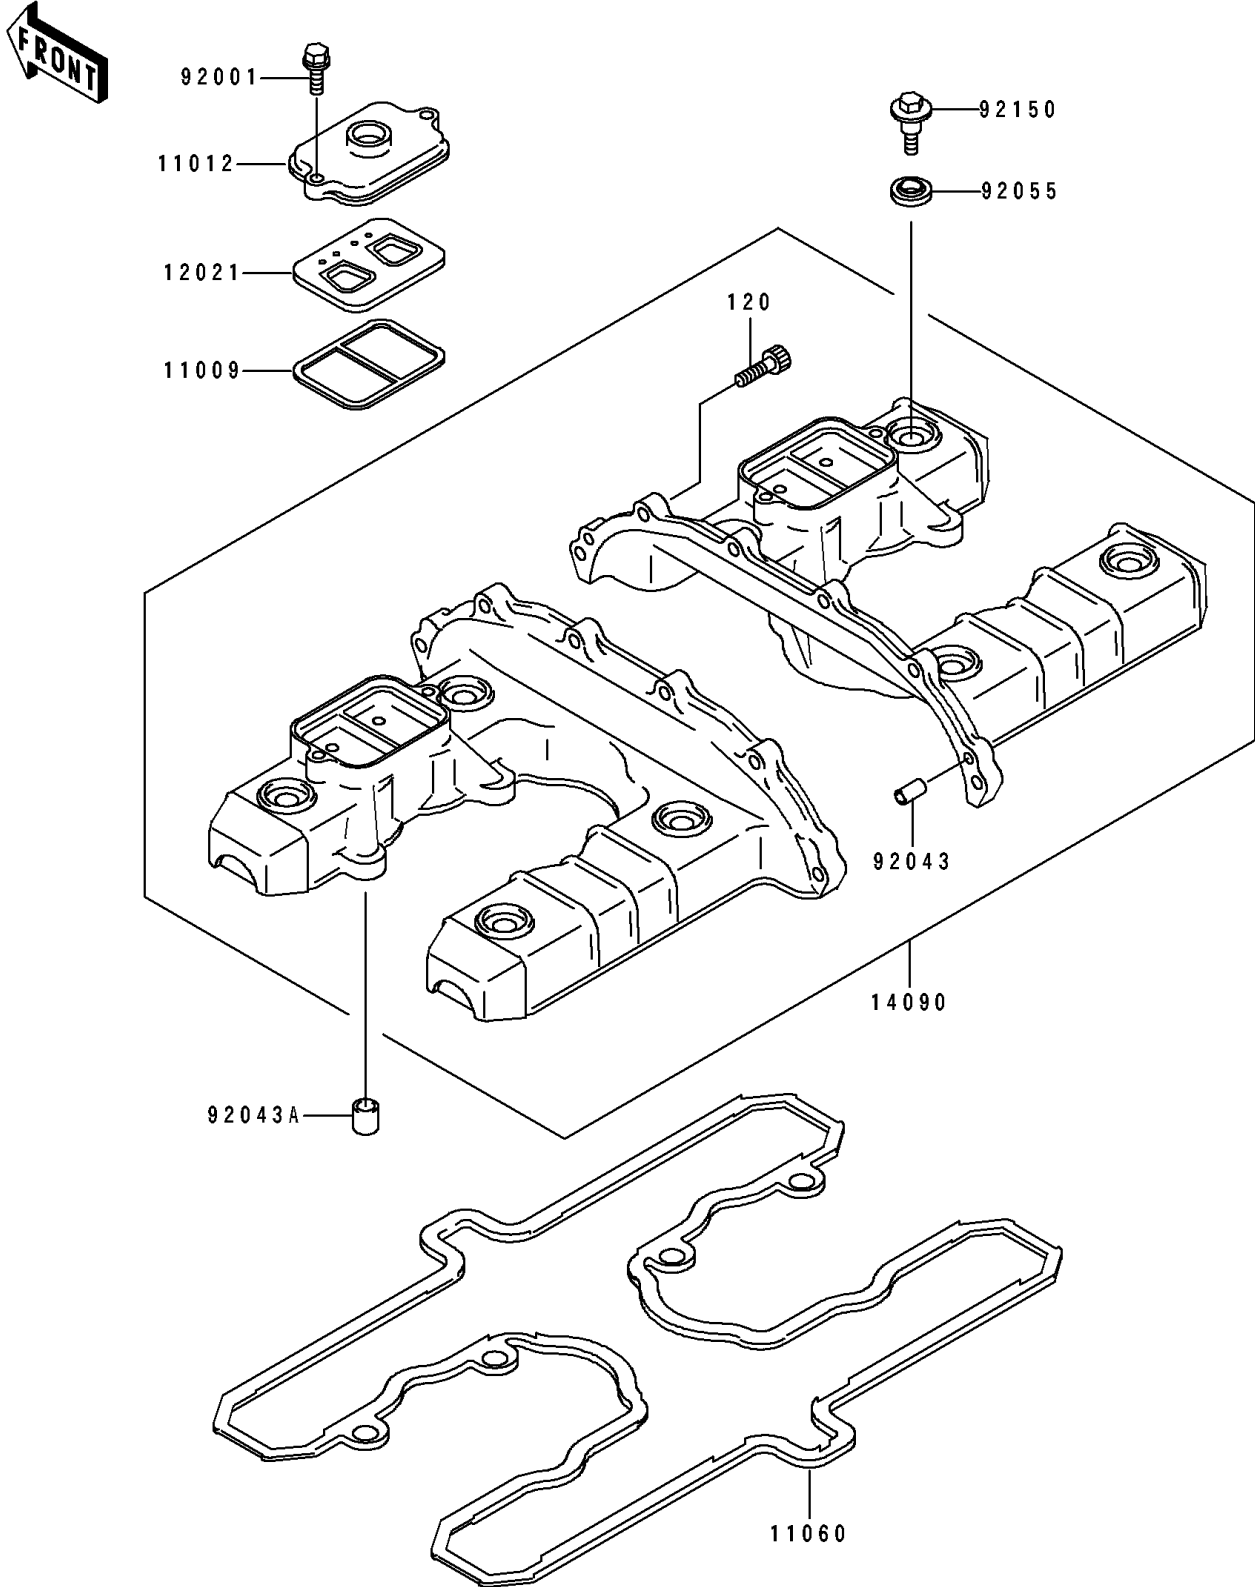

# 1994 ZR1100 Zephyr PARTS DIAGRAM

Cylinder Head Cover

E1112

# 1994 ZR1100 Zephyr PARTS LIST

## Cylinder Head Cover

ITEM NAME	PART NUMBER	QUANTITY
GASKET, REED VALVE (Ref # 11009)	11009-1857	2
CAP, REED VALVE (Ref # 11012)	11012-1823	2
GASKET, HEAD COVER (Ref # 11060)	11060-1263	1
VALVE-ASSY-REED (Ref # 12021)	12021-1053	2
COVER, HEAD (Ref # 14090)	14090-1379	1
BOLT, FLANGED, 6X20 (Ref # 92001)	92001-1100	4
PIN, 4.2X6X12 (Ref # 92043)	92043-1262	2
PIN, 9.2X12X14 (Ref # 92043A)	92043-1265	4
RING-O, HEAD COVER BOLT (Ref # 92055)	92055-1352	8
BOLT, HEAD COVER (Ref # 92150)	92150-1447	8
BOLT-SOCKET, 6X25 (Ref # 120)	120P0625	6