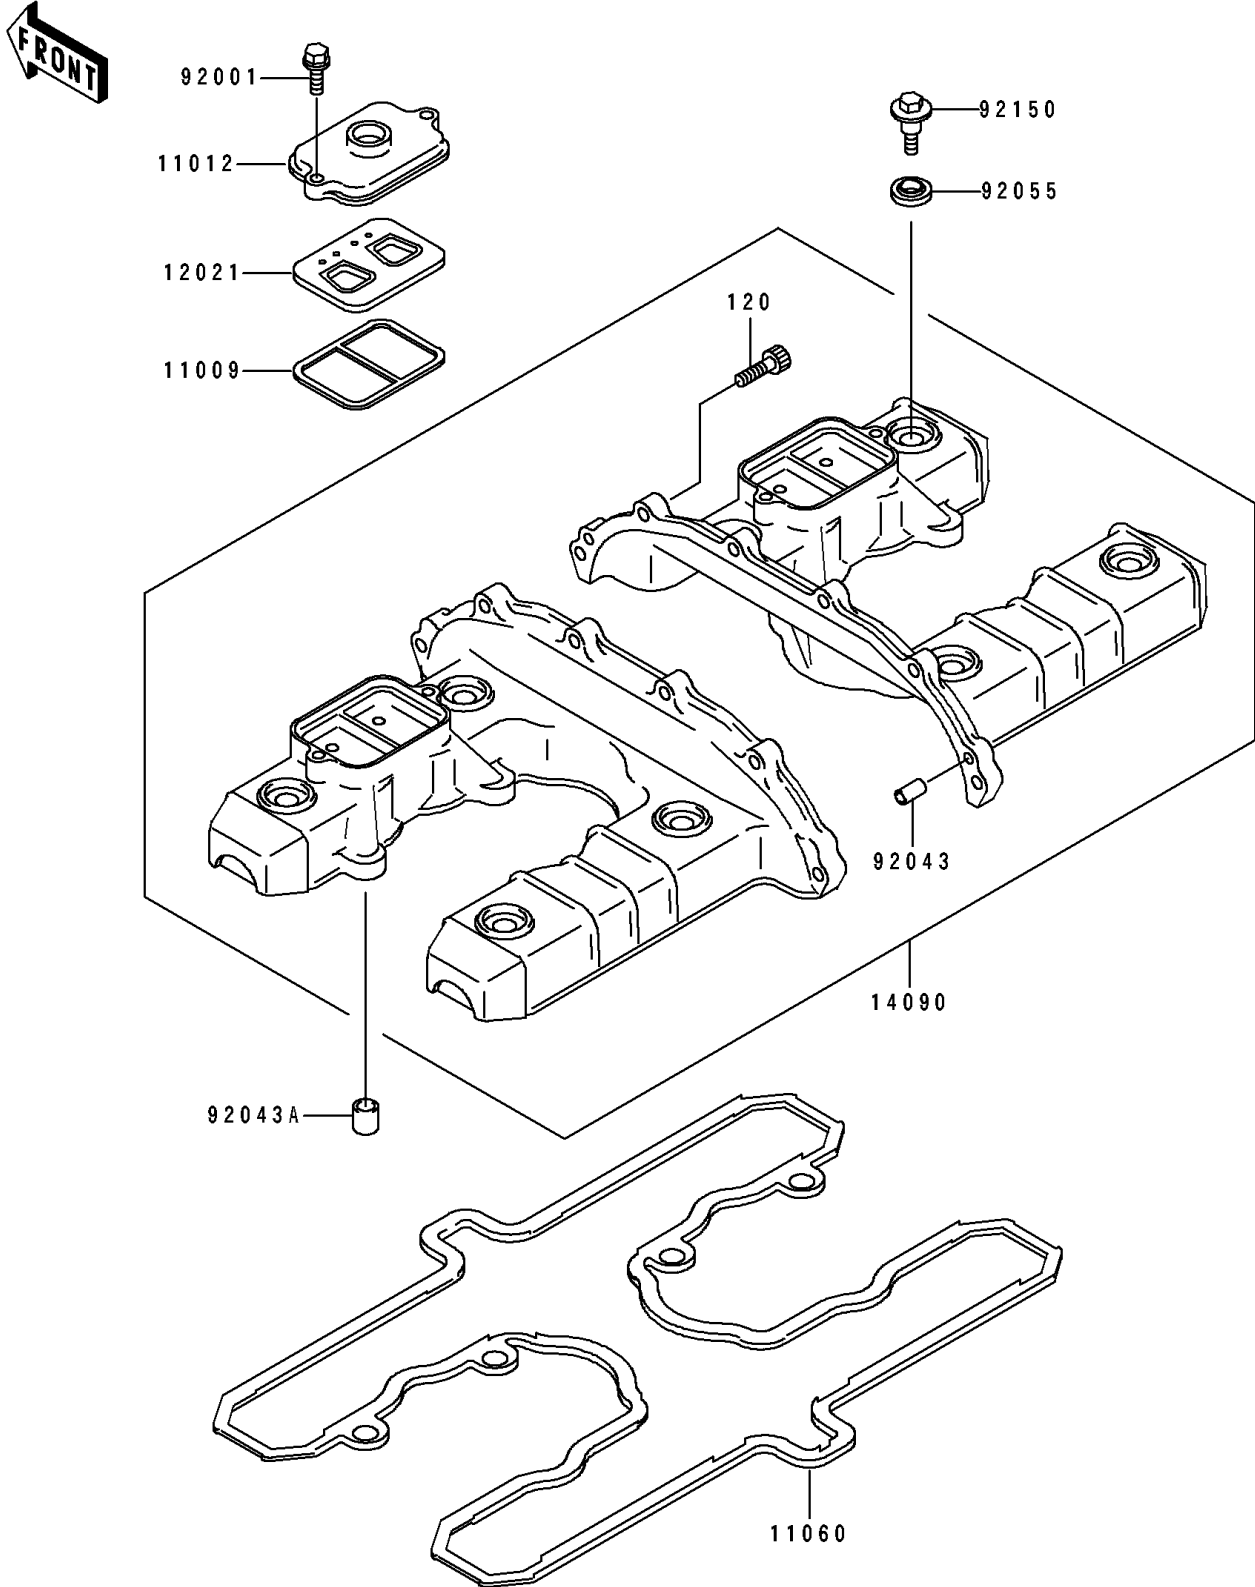

1994 ZR1100 Zephyr PARTS DIAGRAM

Cylinder Head Cover

E1112

1994 ZR1100 Zephyr PARTS LIST

Cylinder Head Cover

ITEM NAME	PART NUMBER	QUANTITY
GASKET, REED VALVE (Ref # 11009)	11009-1857	2
CAP, REED VALVE (Ref # 11012)	11012-1823	2
GASKET, HEAD COVER (Ref # 11060)	11060-1263	1
VALVE-ASSY-REED (Ref # 12021)	12021-1053	2
COVER, HEAD (Ref # 14090)	14090-1379	1
BOLT, FLANGED, 6X20 (Ref # 92001)	92001-1100	4
PIN, 4.2X6X12 (Ref # 92043)	92043-1262	2
PIN, 9.2X12X14 (Ref # 92043A)	92043-1265	4
RING-O, HEAD COVER BOLT (Ref # 92055)	92055-1352	8
BOLT, HEAD COVER (Ref # 92150)	92150-1447	8
BOLT-SOCKET, 6X25 (Ref # 120)	120P0625	6