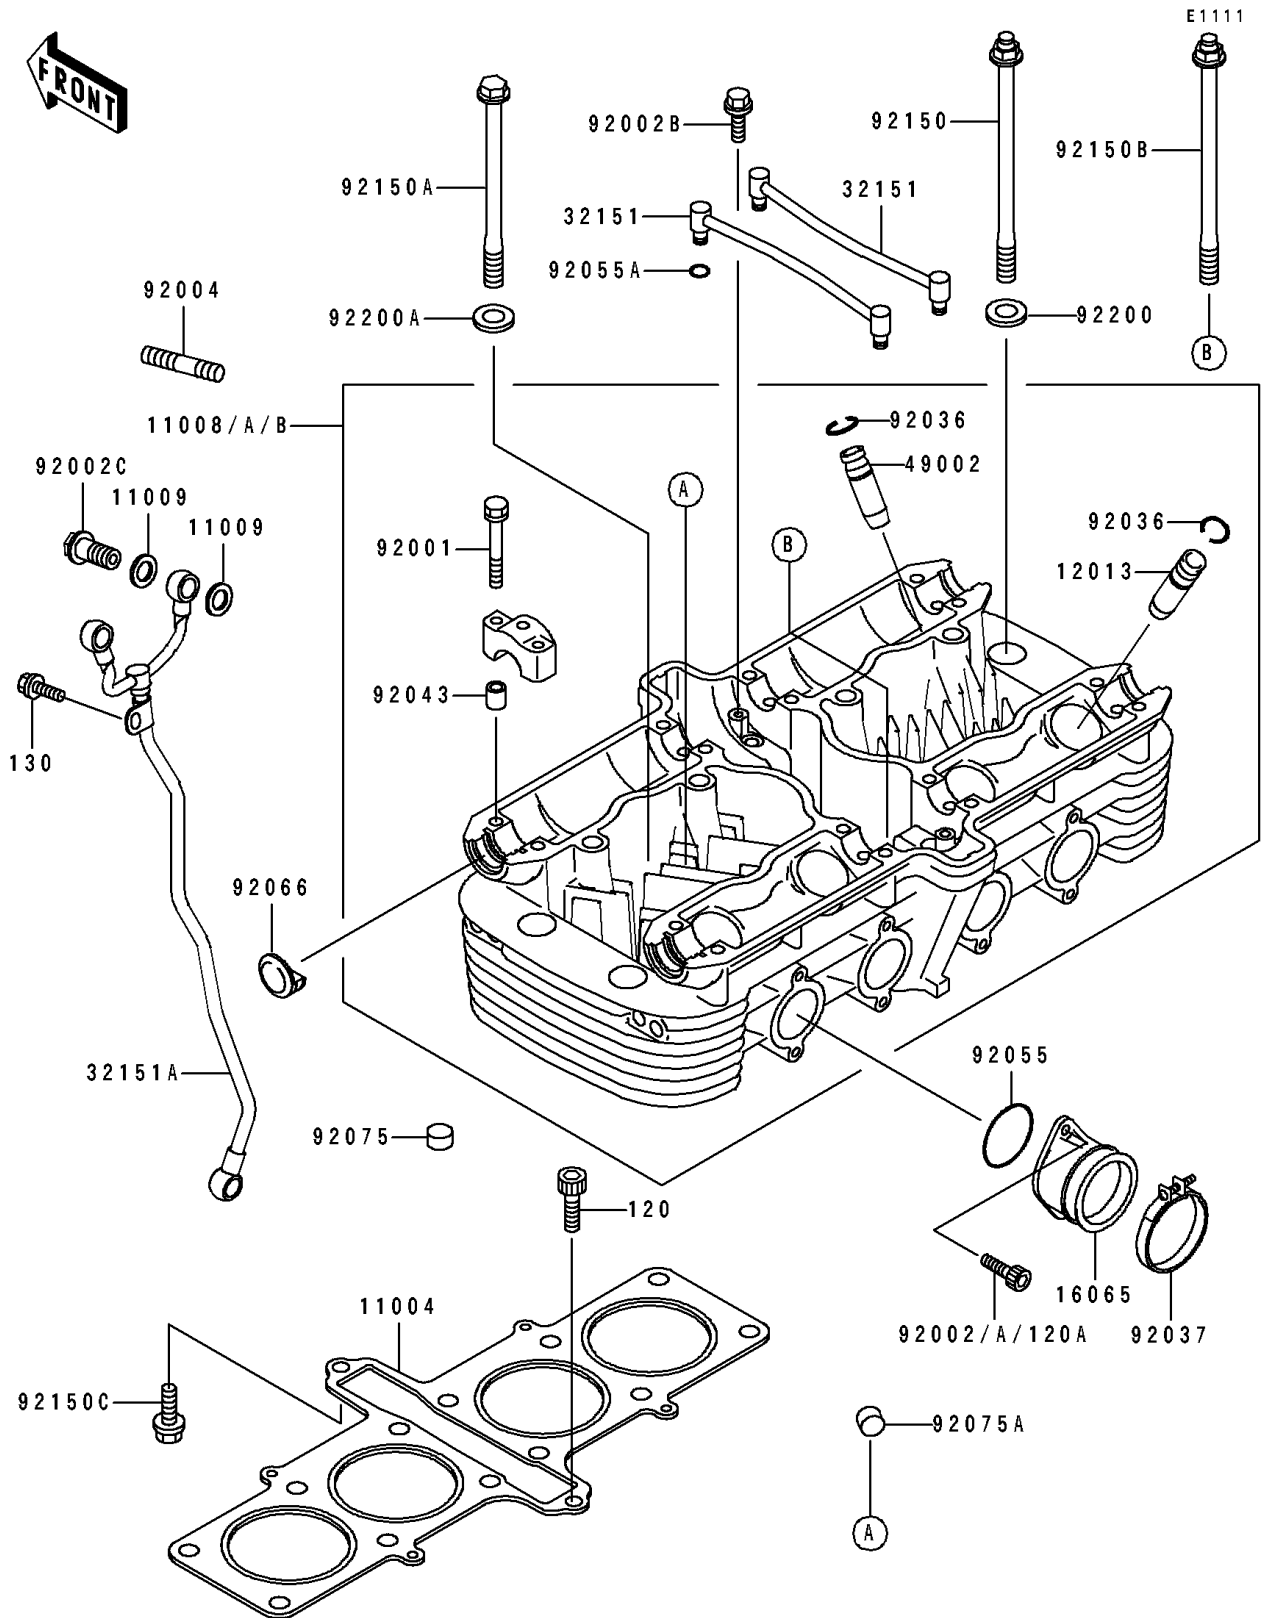

# 1994 ZR1100 Zephyr PARTS DIAGRAM

Cylinder Head

# 1994 ZR1100 Zephyr PARTS LIST

## Cylinder Head

ITEM NAME	PART NUMBER	QUANTITY
GASKET-HEAD (Ref # 11004)	11004-1237	1
HEAD-COMP-CYLINDER (Ref # 11008A)	11008-1289	1
GASKET,12.4X17X1.5 (Ref # 11009)	11009-1376	6
GUIDE-VALVE,INTAKE (Ref # 12013)	12013-009	AR
HOLDER-CARBURETOR (Ref # 16065)	16065-1253	4
PIPE,EXHAUST-INTAKE (Ref # 32151)	32151-1110	2
PIPE,OIL PAN-HEAD (Ref # 32151A)	32151-1112	1
GUIDE-VALVE,EXHAUST (Ref # 49002)	49002-1002	AR
BOLT,6X46 (Ref # 92001)	92001-1872	16
BOLT,6X16 (Ref # 92002)	92002-1143	8
BOLT,6X10 (Ref # 92002B)	92002-1449	4
BOLT,BANJO,12X27 (Ref # 92002C)	92002-1655	3
STUD,8X25 (Ref # 92004)	92004-1214	8
RING-SNAP (Ref # 92036)	92036-023	8
CLAMP (Ref # 92037)	92037-1637	4
PIN,6.2X8X14 (Ref # 92043)	92043-1263	16
RING-O,38MM (Ref # 92055)	92055-1295	4
RING-O,5.5X1.5 (Ref # 92055A)	92055-1339	4
PLUG,CYLINDER HEAD COVER (Ref # 92066)	92066-1422	4
DAMPER (Ref # 92075)	92075-1089	20
DAMPER (Ref # 92075A)	92075-182	14
BOLT,11X164 (Ref # 92150)	92150-1075	7
BOLT,11X140 (Ref # 92150A)	92150-1566	4
BOLT (Ref # 92150B)	92150-1730	1
BOLT,8X30 (Ref # 92150C)	92150-1770	1
WASHER,11.5X20.5X1.6 (Ref # 92200)	92200-1128	10
WASHER,11.5X25.5X3.6 (Ref # 92200A)	92200-1138	2
BOLT-SOCKET,8X30 (Ref # 120)	120P0830	1
BOLT-FLANGED,6X10 (Ref # 130)	130N0610	1